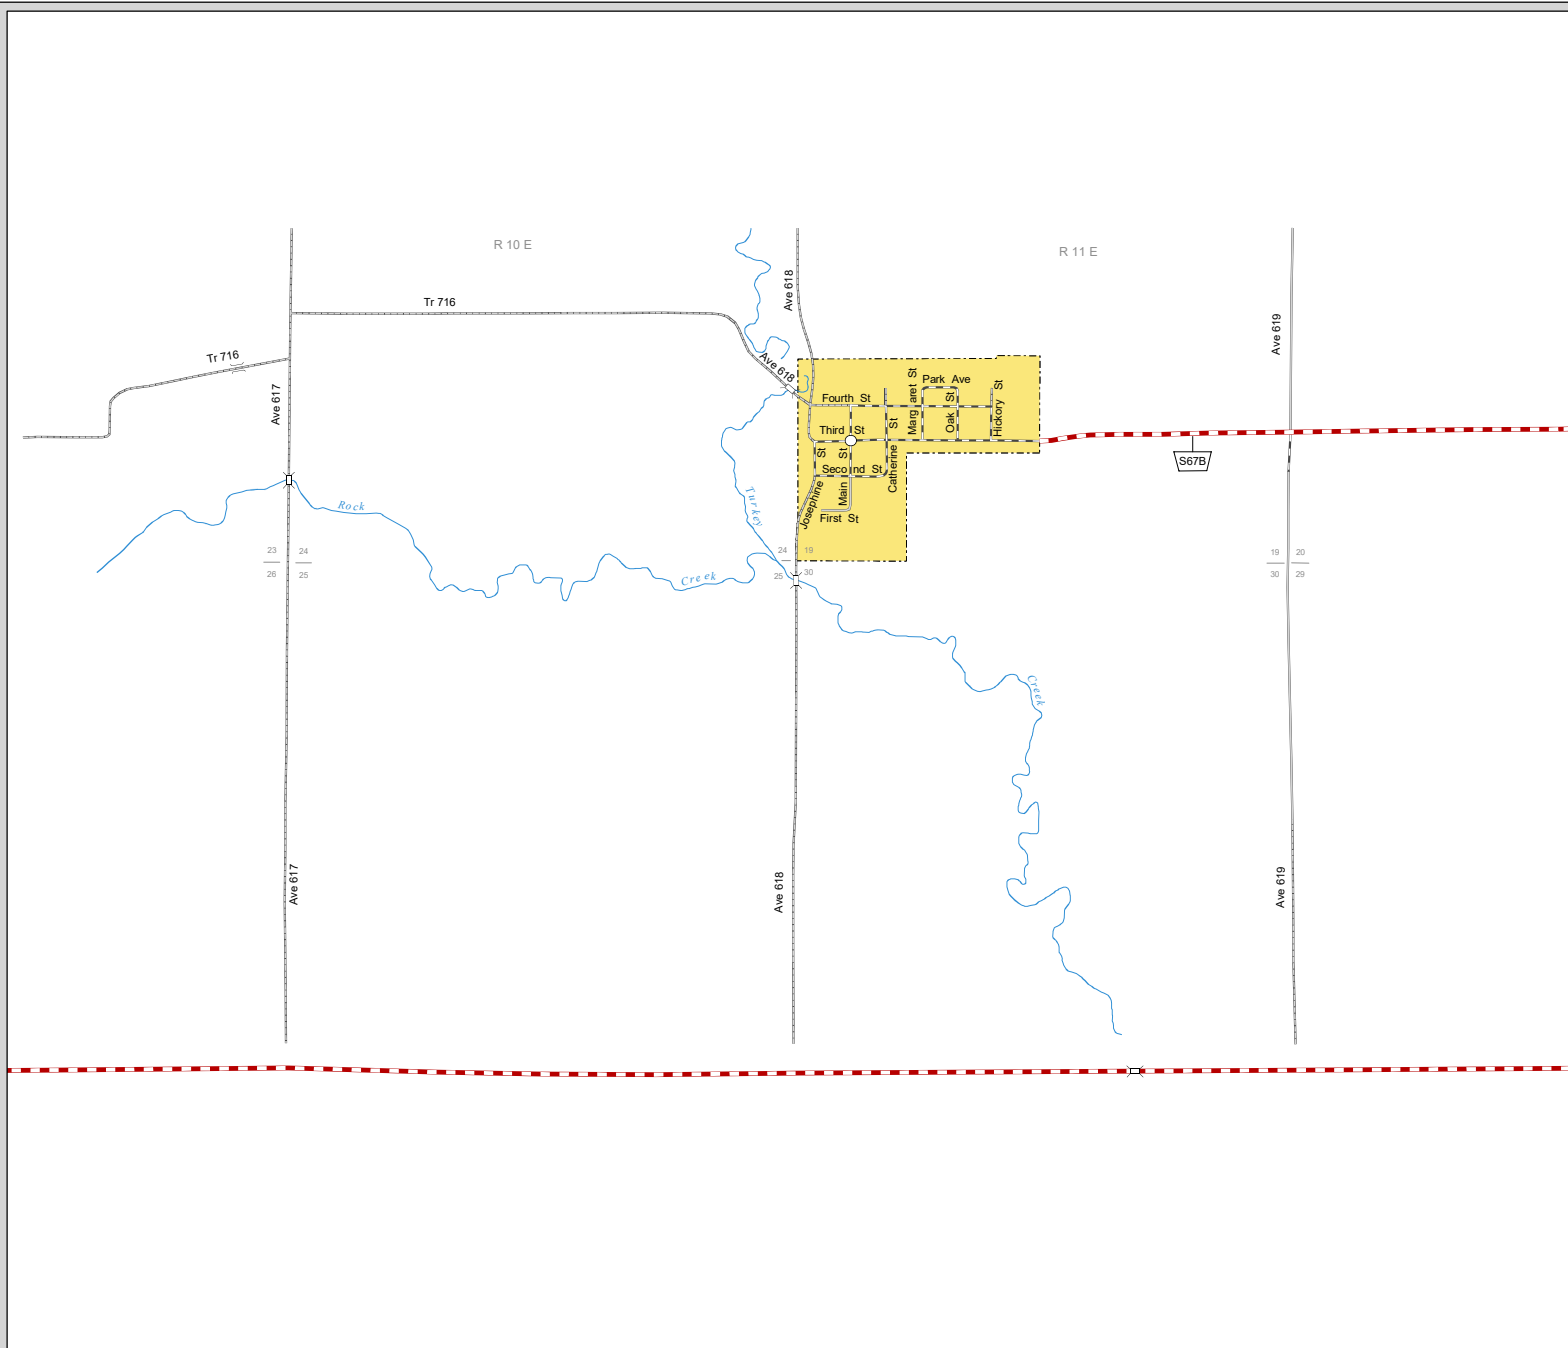

STEINAUER

PAWNEE COUNTY
NEBRASKA
POPULATION 75
2019

- STATE HIGHWAYS**
- Interstate Highway
 - Divided Highway
 - Multiple Lane Undivided Highway
 - Concrete/Brick Surface
 - Asphalt/Bituminous Surface
 - Gravel or Crushed Rock
- CITY STREETS AND COUNTY ROADS**
- Divided Street
 - Concrete/Brick Surface
 - Asphalt/Bituminous Surface
 - Gravel or Crushed Rock
 - Unimproved
 - Primitive
 - Interstate Numbered Route
 - U.S. Numbered Route
 - State Numbered Route
 - State Numbered Spur
 - State Numbered Link
 - Main St Street Name
 - County Seat
 - City Center
 - Corporate Limits

This map is to be used for information only and is not intended to show ownership or to be definitive on which roads are public under Nebraska Law. The Nebraska Department of Transportation makes no warranties, guarantees or representations for the accuracy of this information and assumes no liability for errors or omissions. Any inconsistencies should be reported to NDOT.