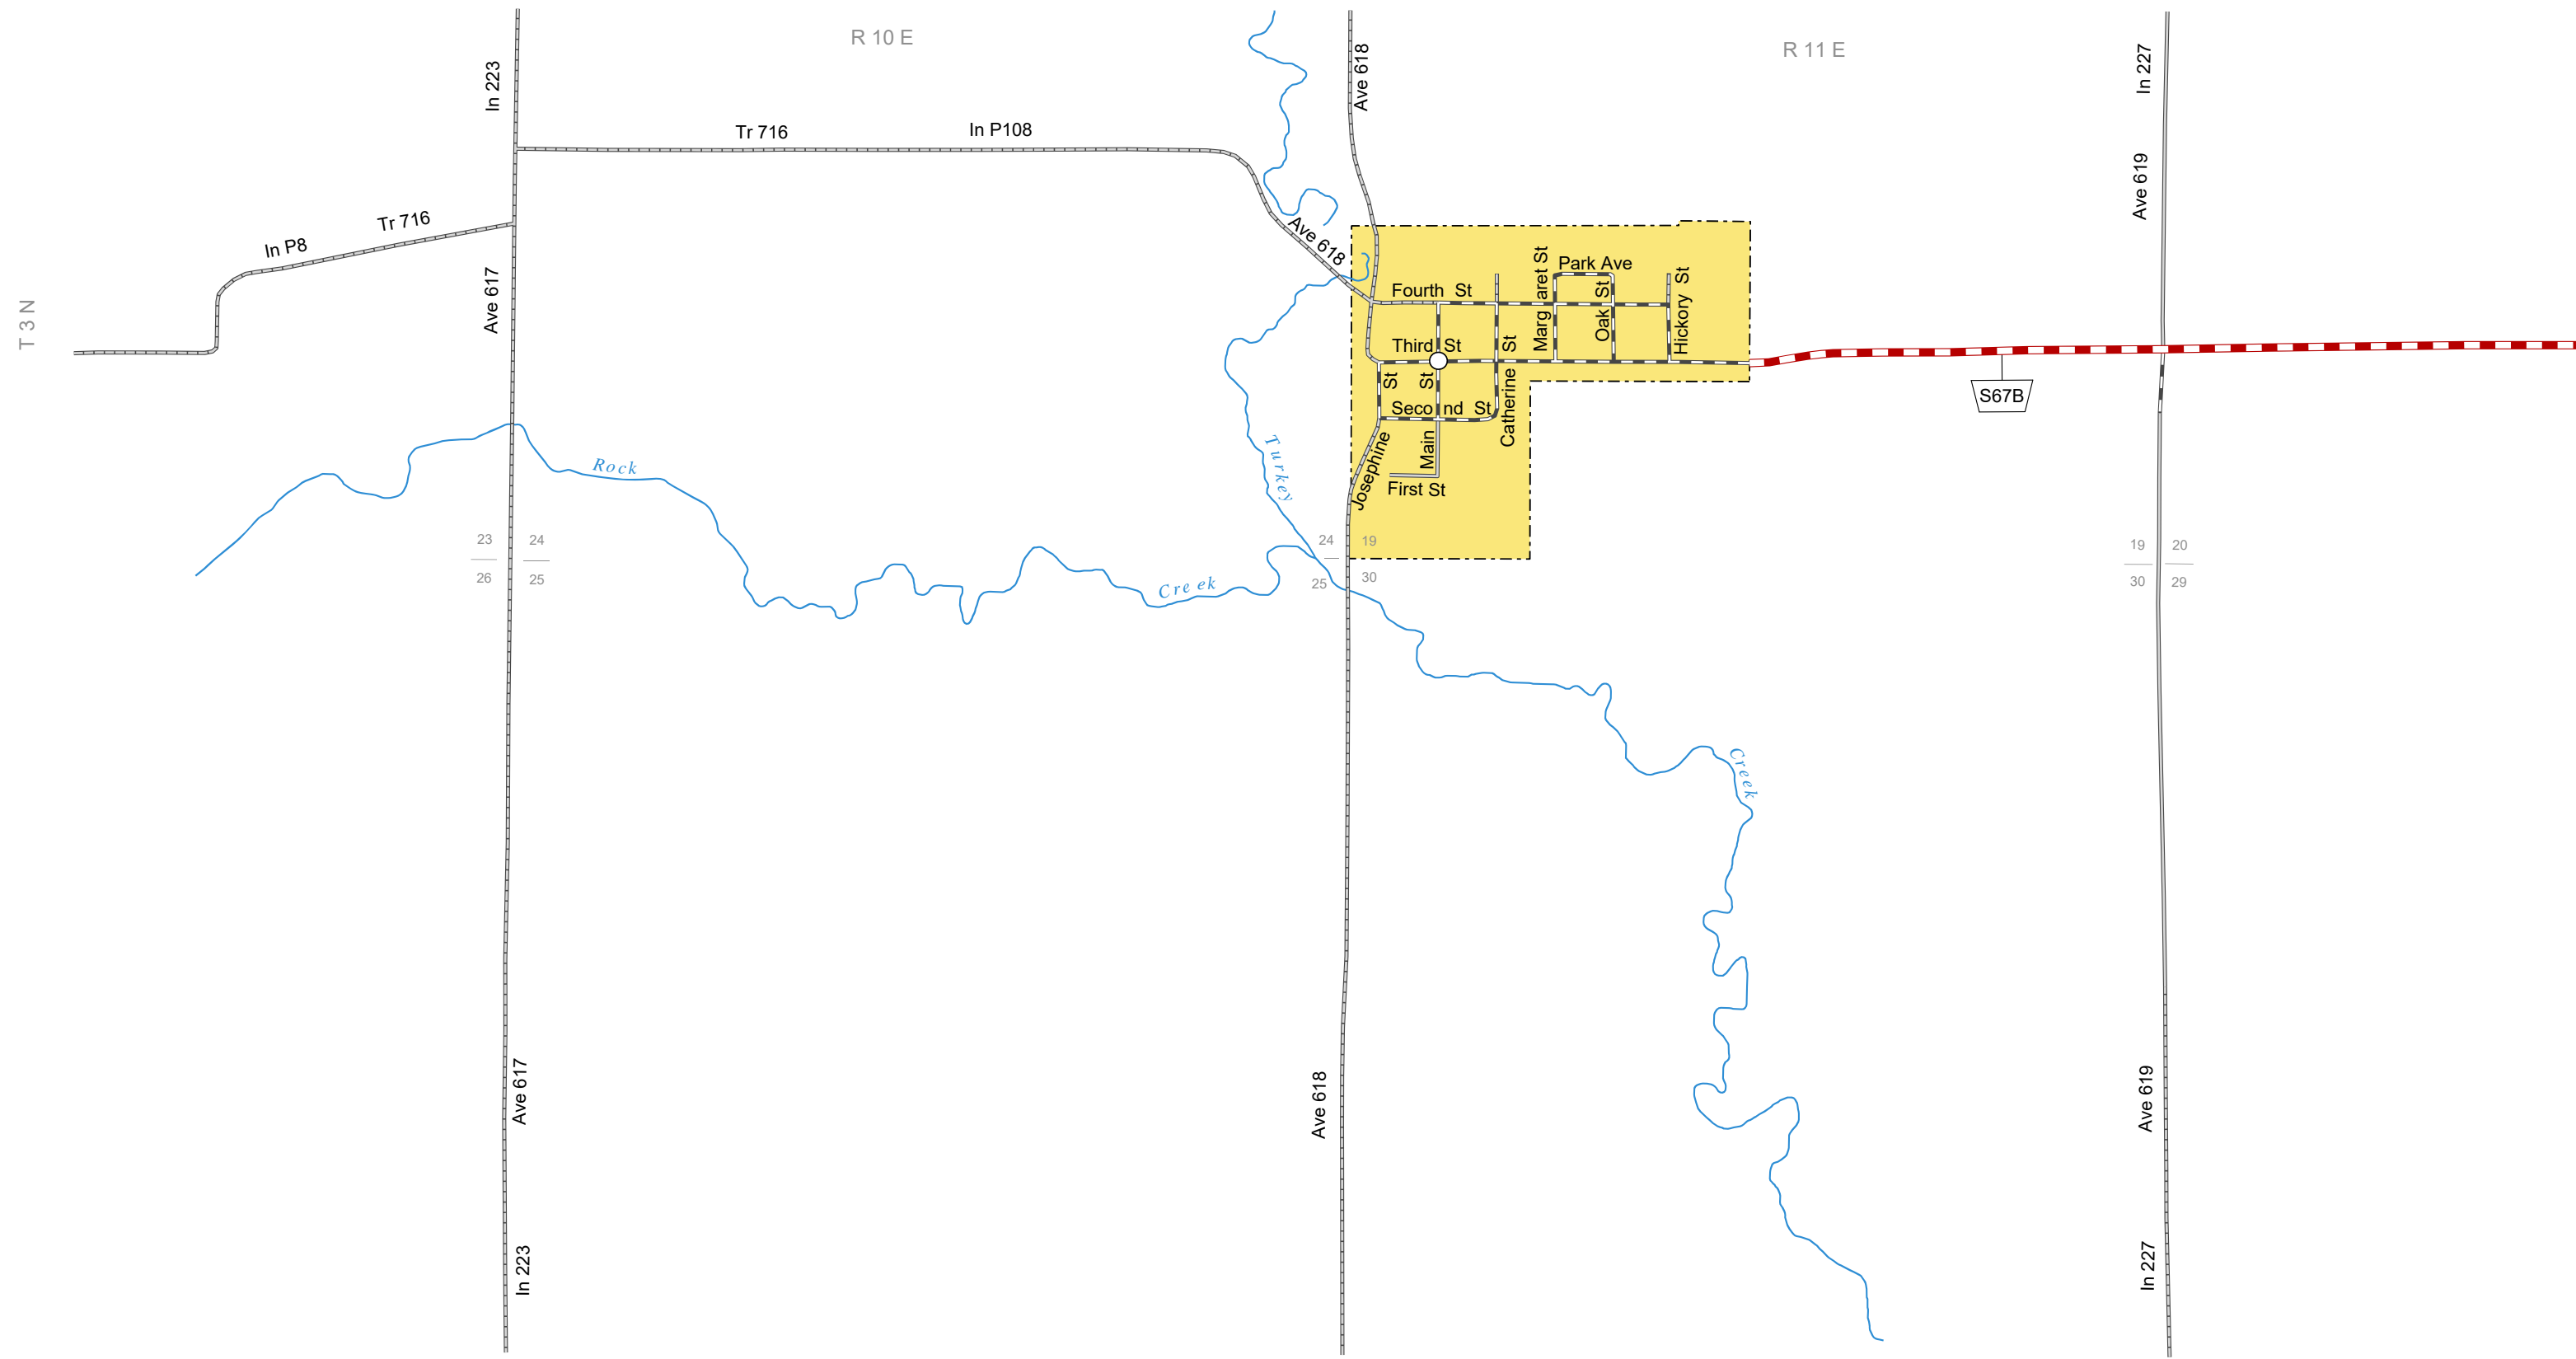

STEINAUER

PAWNEE COUNTY
NEBRASKA
POPULATION 75
2017

- STATE HIGHWAYS**
- Interstate Highway
 - Divided Highway
 - Multiple Lane Undivided Highway
 - Concrete/Brick Surface
 - Asphalt/Bituminous Surface
 - Gravel or Crushed Rock
- CITY STREETS AND COUNTY ROADS**
- Divided Street
 - Concrete/Brick Surface
 - Asphalt/Bituminous Surface
 - Gravel or Crushed Rock
 - Unimproved
 - Primitive
 - Interstate Numbered Route
 - U.S. Numbered Route
 - State Numbered Route
 - State Numbered Spur
 - State Numbered Link
 - Street Name
 - County Seat
 - City Center
 - Corporate Limits

This map is to be used for information only and is not intended to show ownership or to be definitive on which roads are public under Nebraska Law. The Nebraska Department of Transportation makes no warranties, guarantees or representations for the accuracy of this information and assumes no liability for errors or omissions. Any inconsistencies should be reported to NDOT.