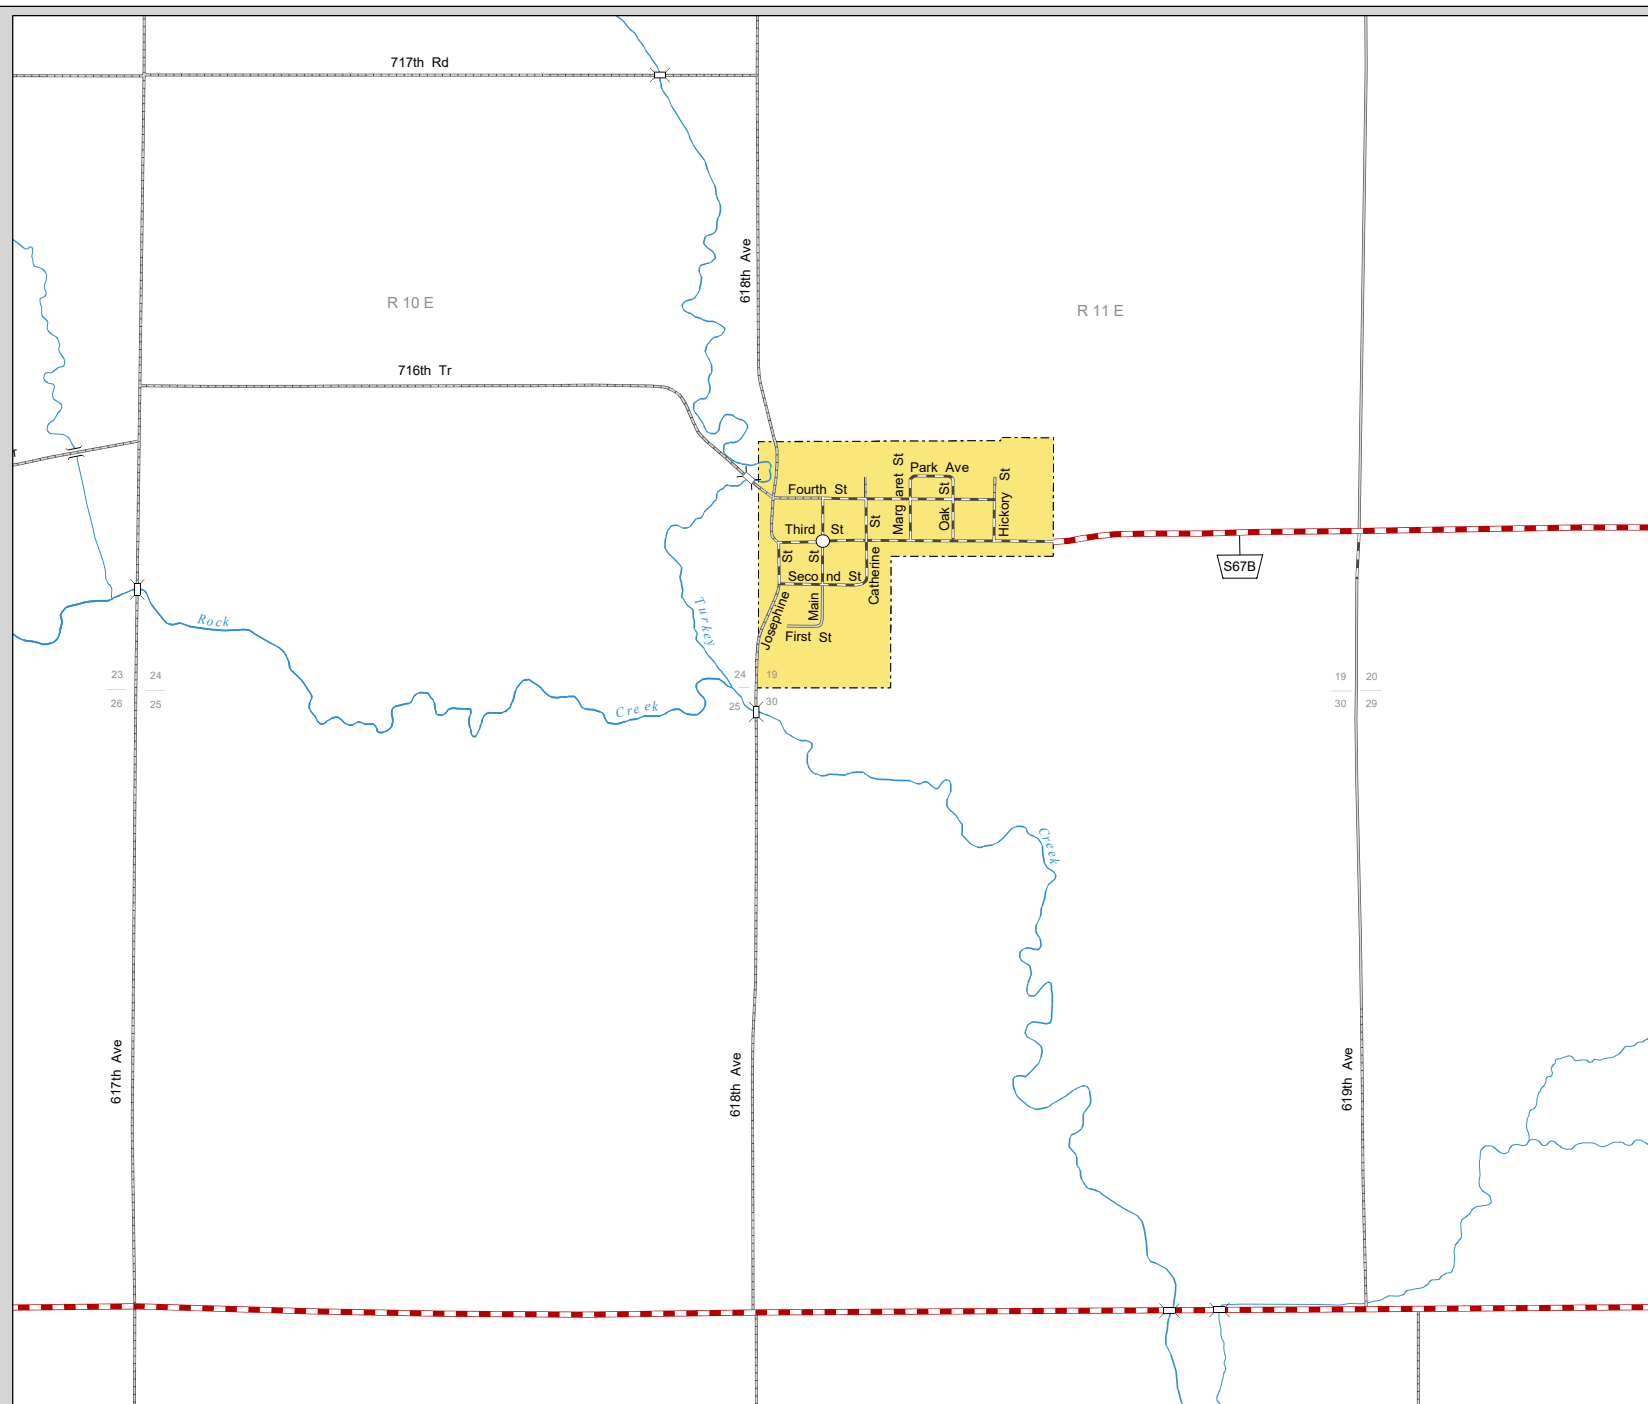

STEINAUER

PAWNEE COUNTY
NEBRASKA
POPULATION 75
2020

- **STATE HIGHWAYS**
- Interstate Highway
- Divided Highway
- Multiple Lane Undivided Highway
- Concrete/Brick Surface
- Asphalt/Bituminous Surface
- Gravel or Crushed Rock
- **CITY STREETS AND COUNTY ROADS**
- Divided Street
- Concrete/Brick Surface
- Asphalt/Bituminous Surface
- Gravel or Crushed Rock
- Unimproved
- Primitive
- Interstate Numbered Route
- U.S. Numbered Route
- State Numbered Route
- State Numbered Spur
- State Numbered Link
- Street Name
- County Seat
- City Center
- Corporate Limits