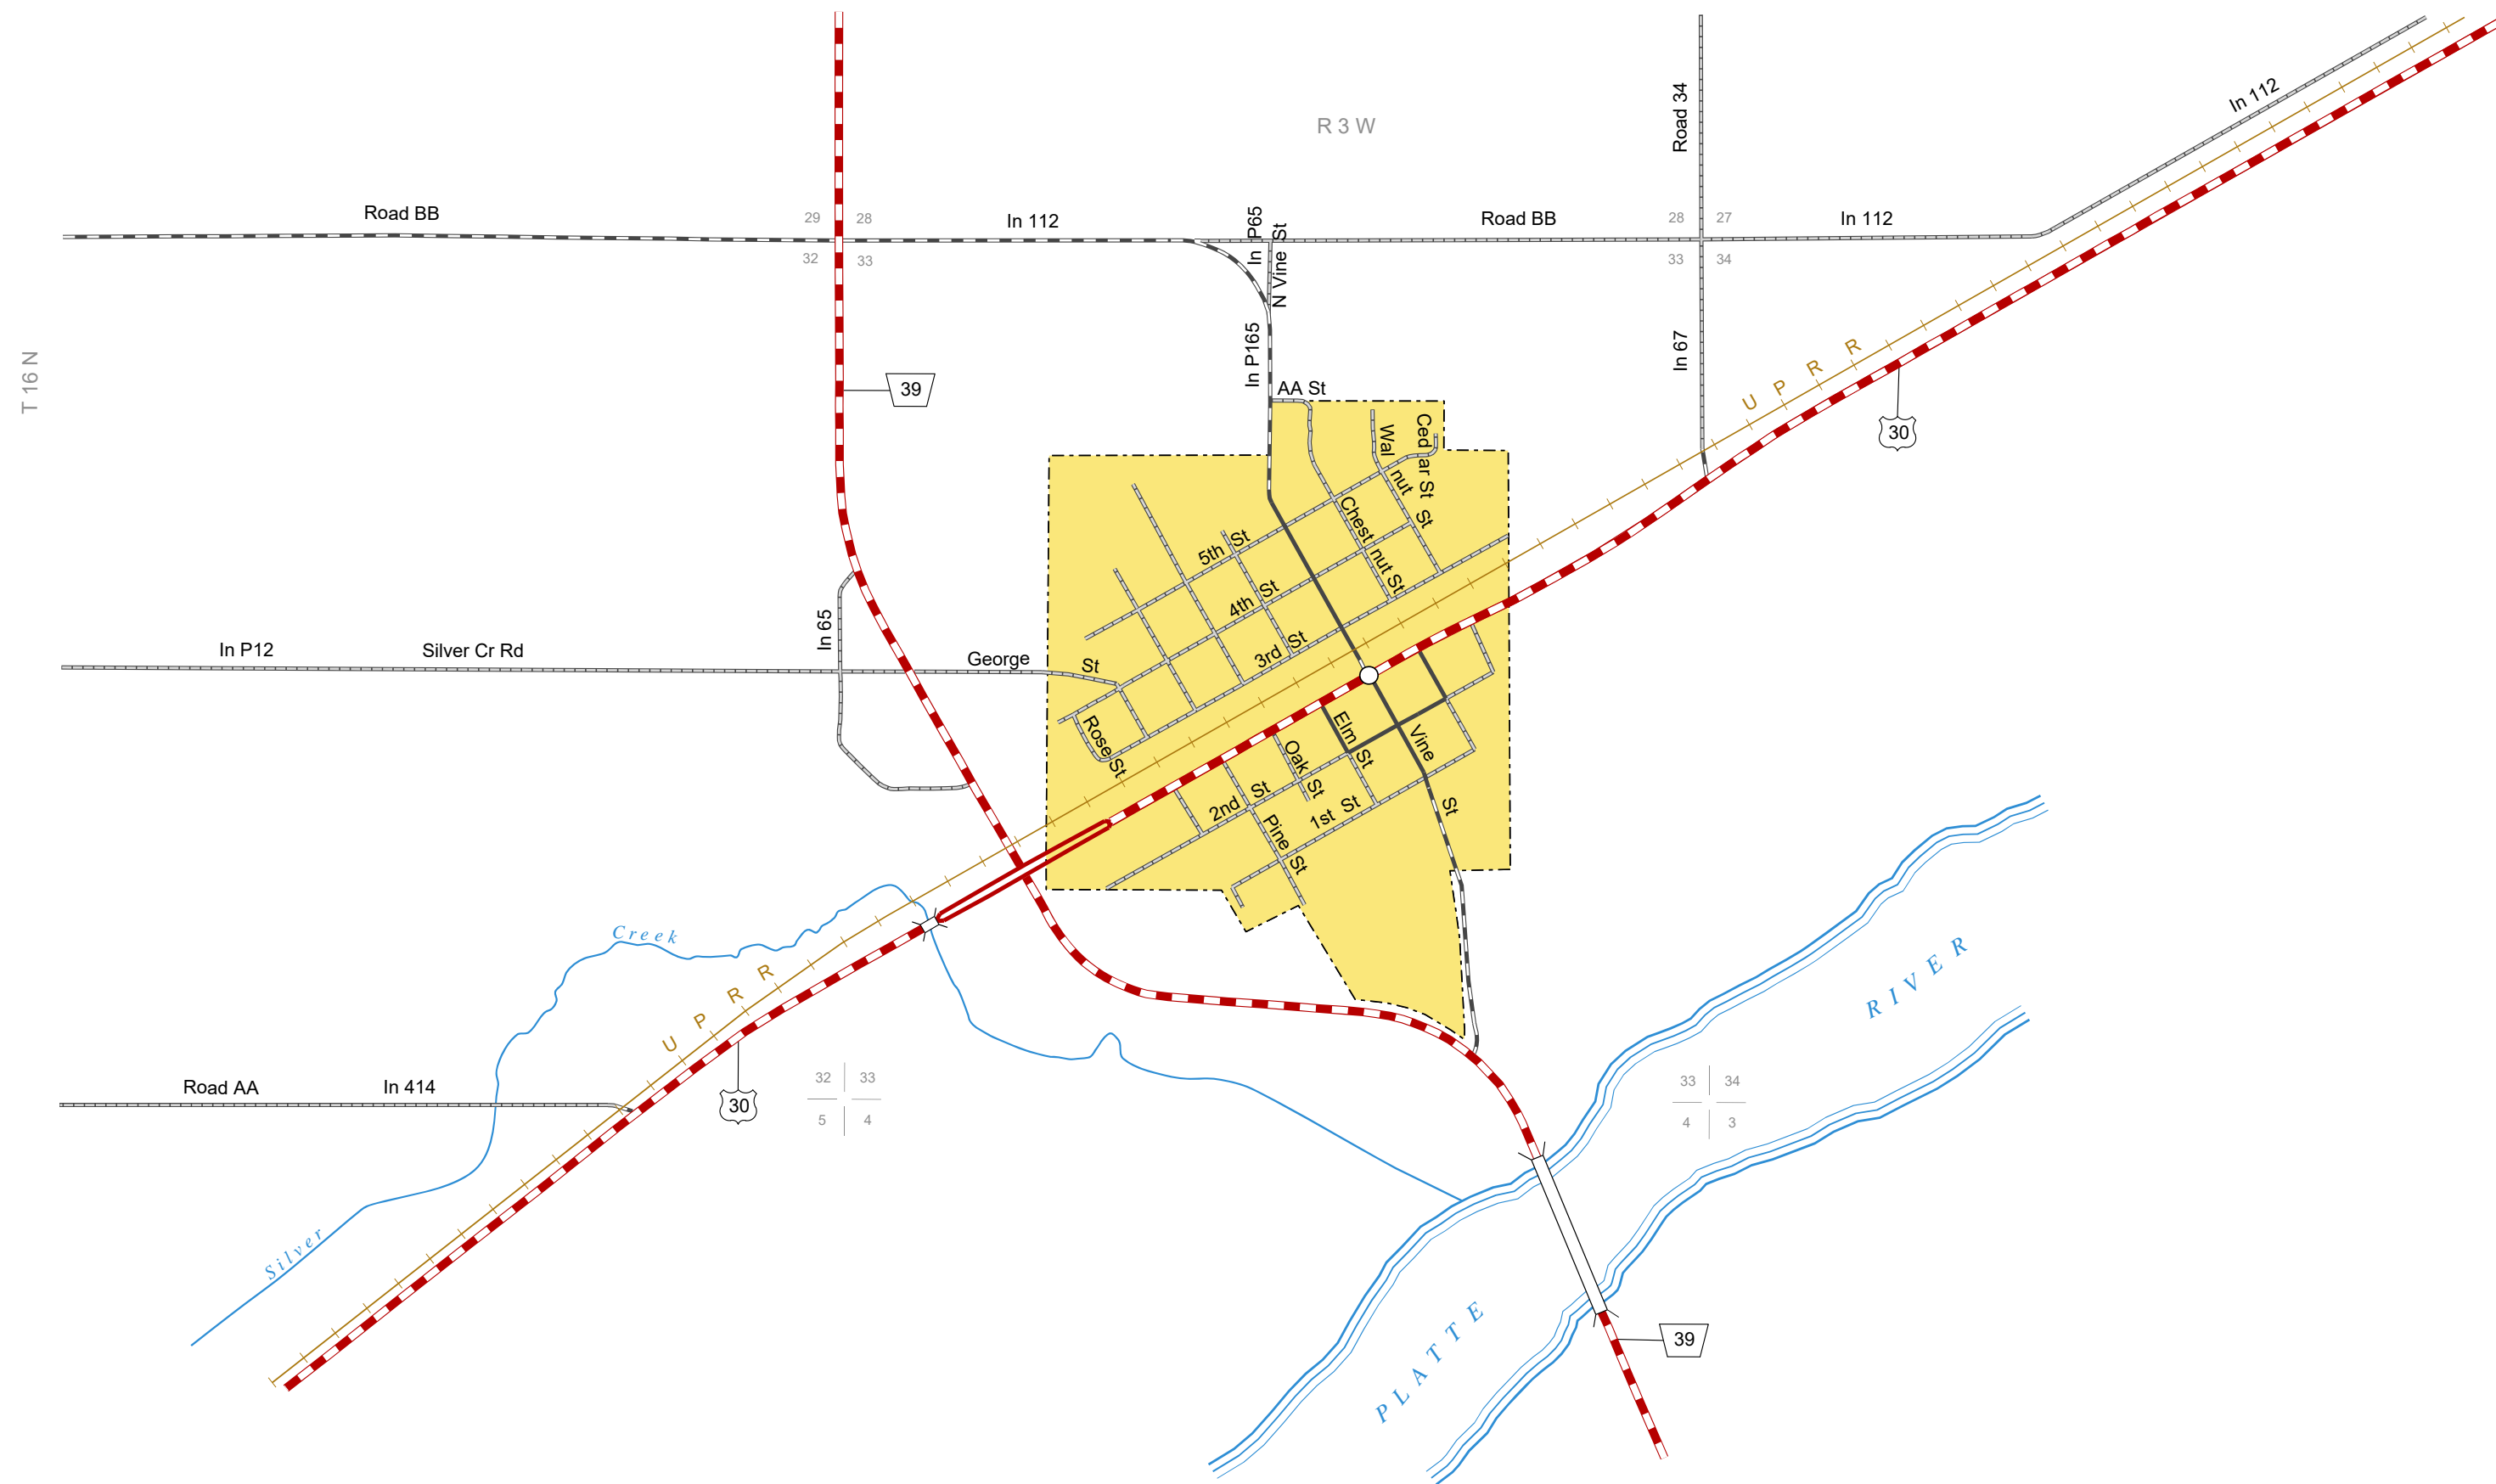

SILVER CREEK

MERRICK COUNTY
NEBRASKA
POPULATION 362
2017

- STATE HIGHWAYS**
- Interstate Highway
- Divided Highway
- Multiple Lane Undivided Highway
- Concrete/Brick Surface
- Asphalt/Bituminous Surface
- Gravel or Crushed Rock
- CITY STREETS AND COUNTY ROADS**
- Divided Street
- Concrete/Brick Surface
- Asphalt/Bituminous Surface
- Gravel or Crushed Rock
- Unimproved
- Primitive
- Interstate Numbered Route
- U.S. Numbered Route
- State Numbered Route
- State Numbered Spur
- State Numbered Link
- Street Name
- County Seat
- City Center
- Corporate Limits