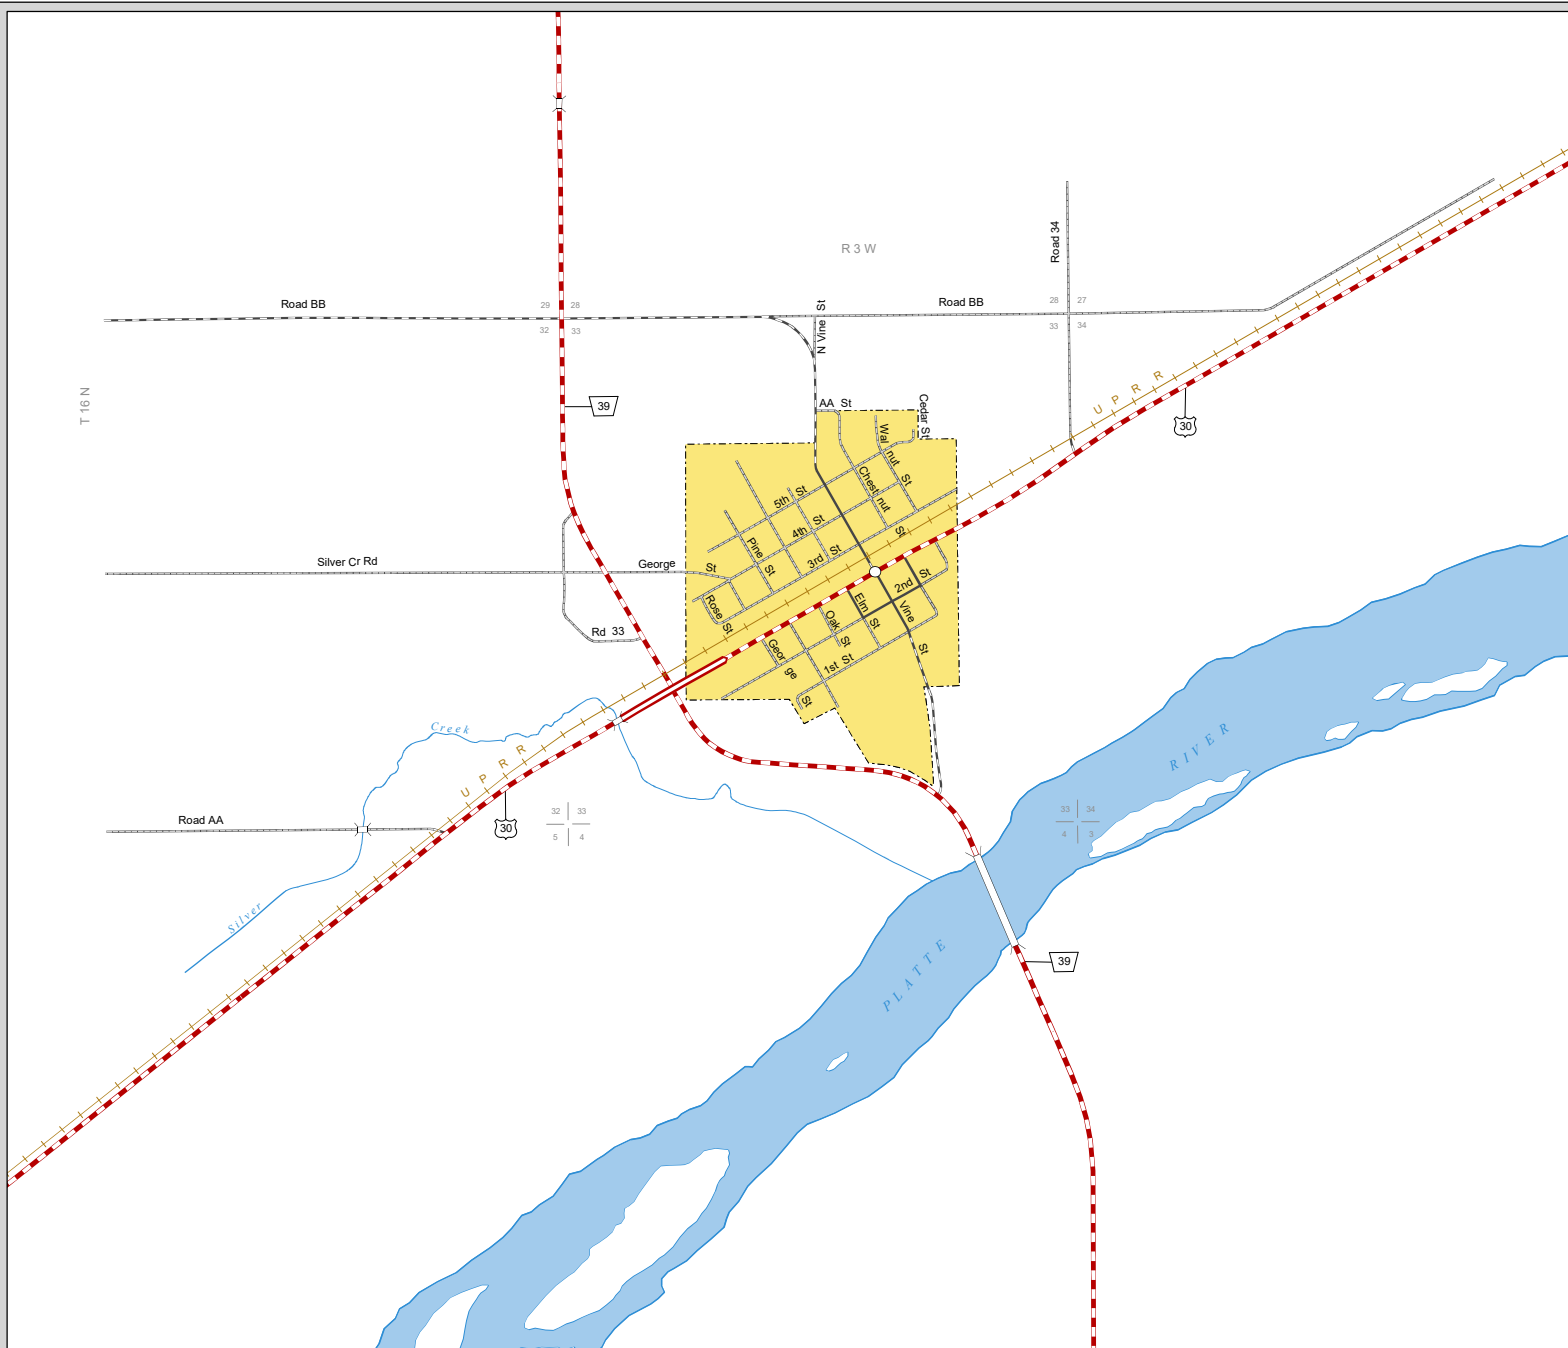

SILVER CREEK

MERRICK COUNTY
NEBRASKA
POPULATION 362
2019

1. **STATE HIGHWAYS**
2. Interstate Highway
   - Divided Highway
   - Multiple Lane Undivided Highway
   - Concrete/Brick Surface
   - Asphalt/Bituminous Surface
   - Gravel or Crushed Rock
3. **CITY STREETS AND COUNTY ROADS**
4. Divided Street
   - Concrete/Brick Surface
   - Asphalt/Bituminous Surface
   - Gravel or Crushed Rock
   - Unimproved
   - Primitive
5. Interstate Numbered Route
6. U.S. Numbered Route
7. State Numbered Route
8. State Numbered Spur
9. State Numbered Link
10. Street Name
11. County Seat
12. City Center
13. Corporate Limits