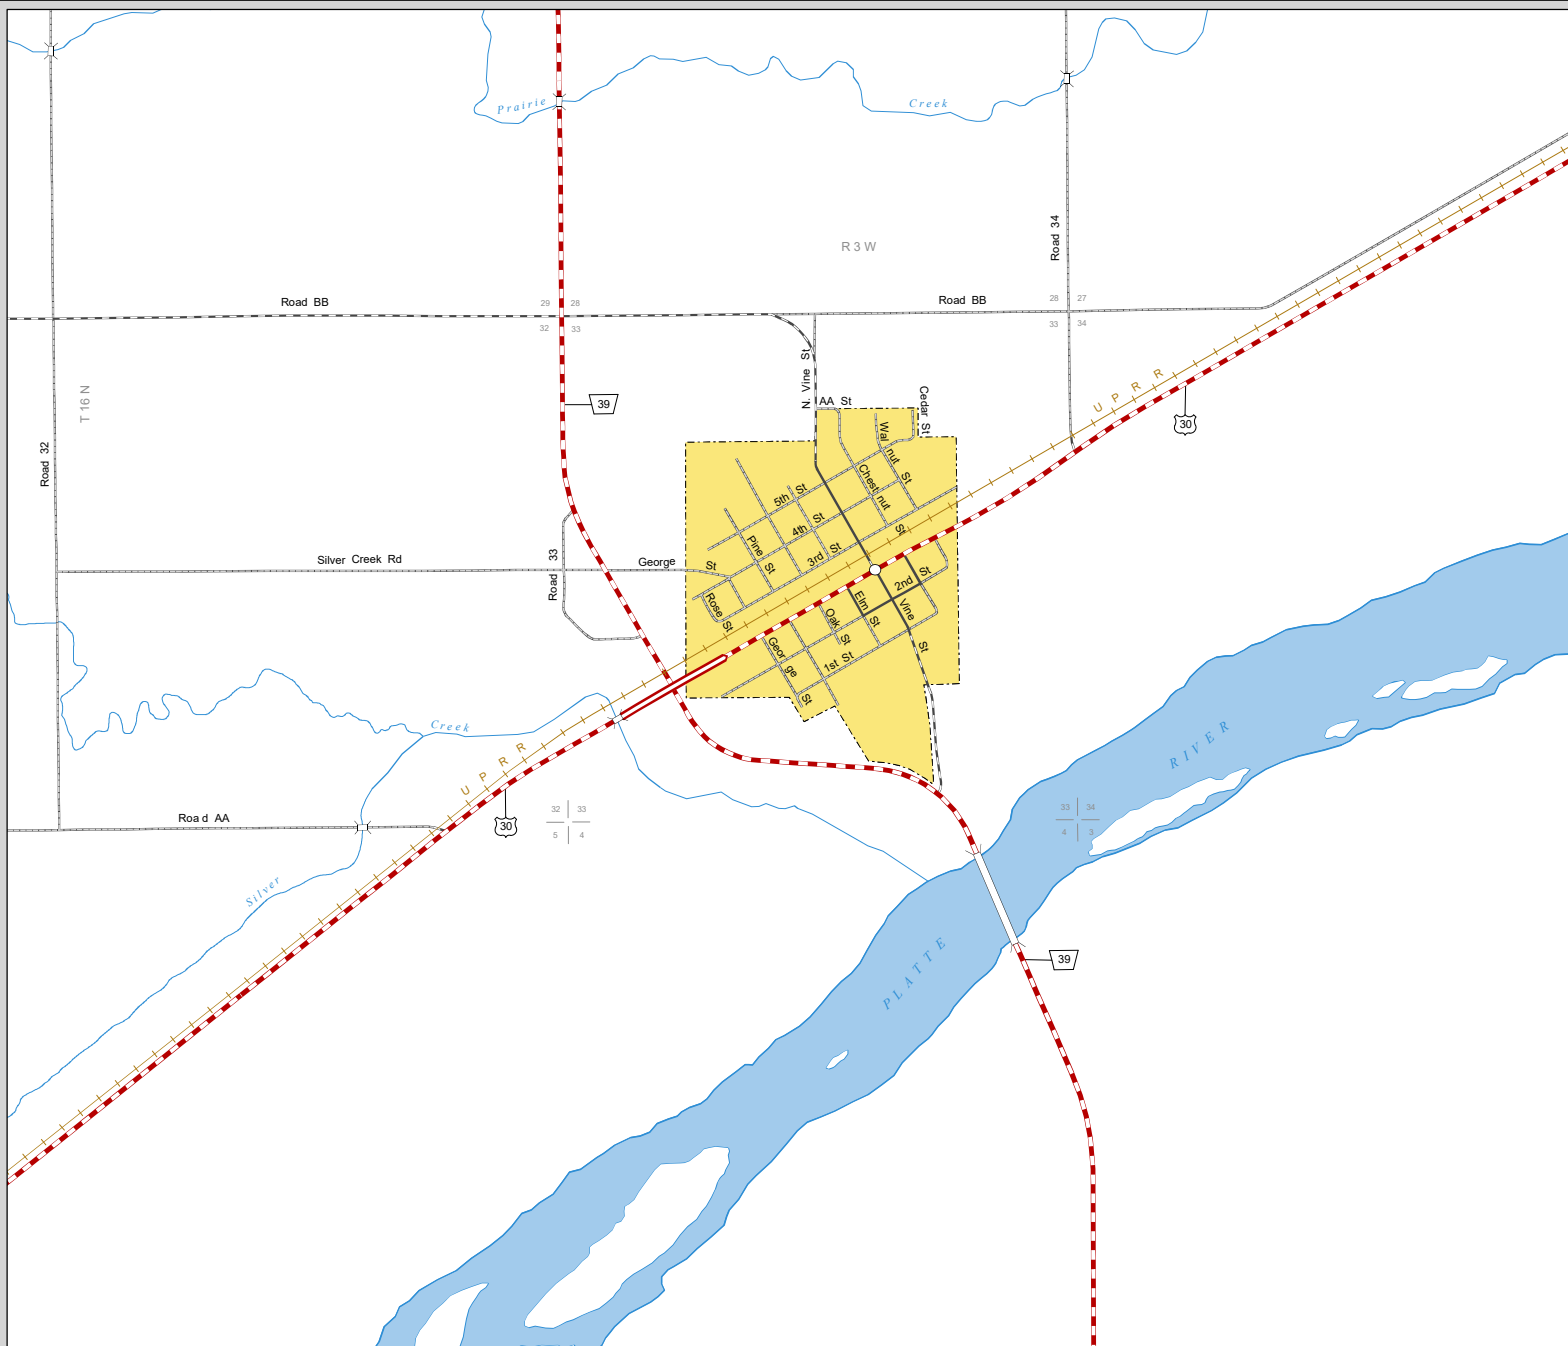

SILVER CREEK

MERRICK COUNTY
NEBRASKA
POPULATION 362
2020

- **STATE HIGHWAYS**
- Interstate Highway
- Divided Highway
- Multiple Lane Undivided Highway
- Concrete/Brick Surface
- Asphalt/Bituminous Surface
- Gravel or Crushed Rock
- **CITY STREETS AND COUNTY ROADS**
- Divided Street
- Concrete/Brick Surface
- Asphalt/Bituminous Surface
- Gravel or Crushed Rock
- Unimproved
- Primitive
- Interstate Numbered Route
- U.S. Numbered Route
- State Numbered Route
- State Numbered Spur
- State Numbered Link
- Main St Street Name
- County Seat
- City Center
- Corporate Limits