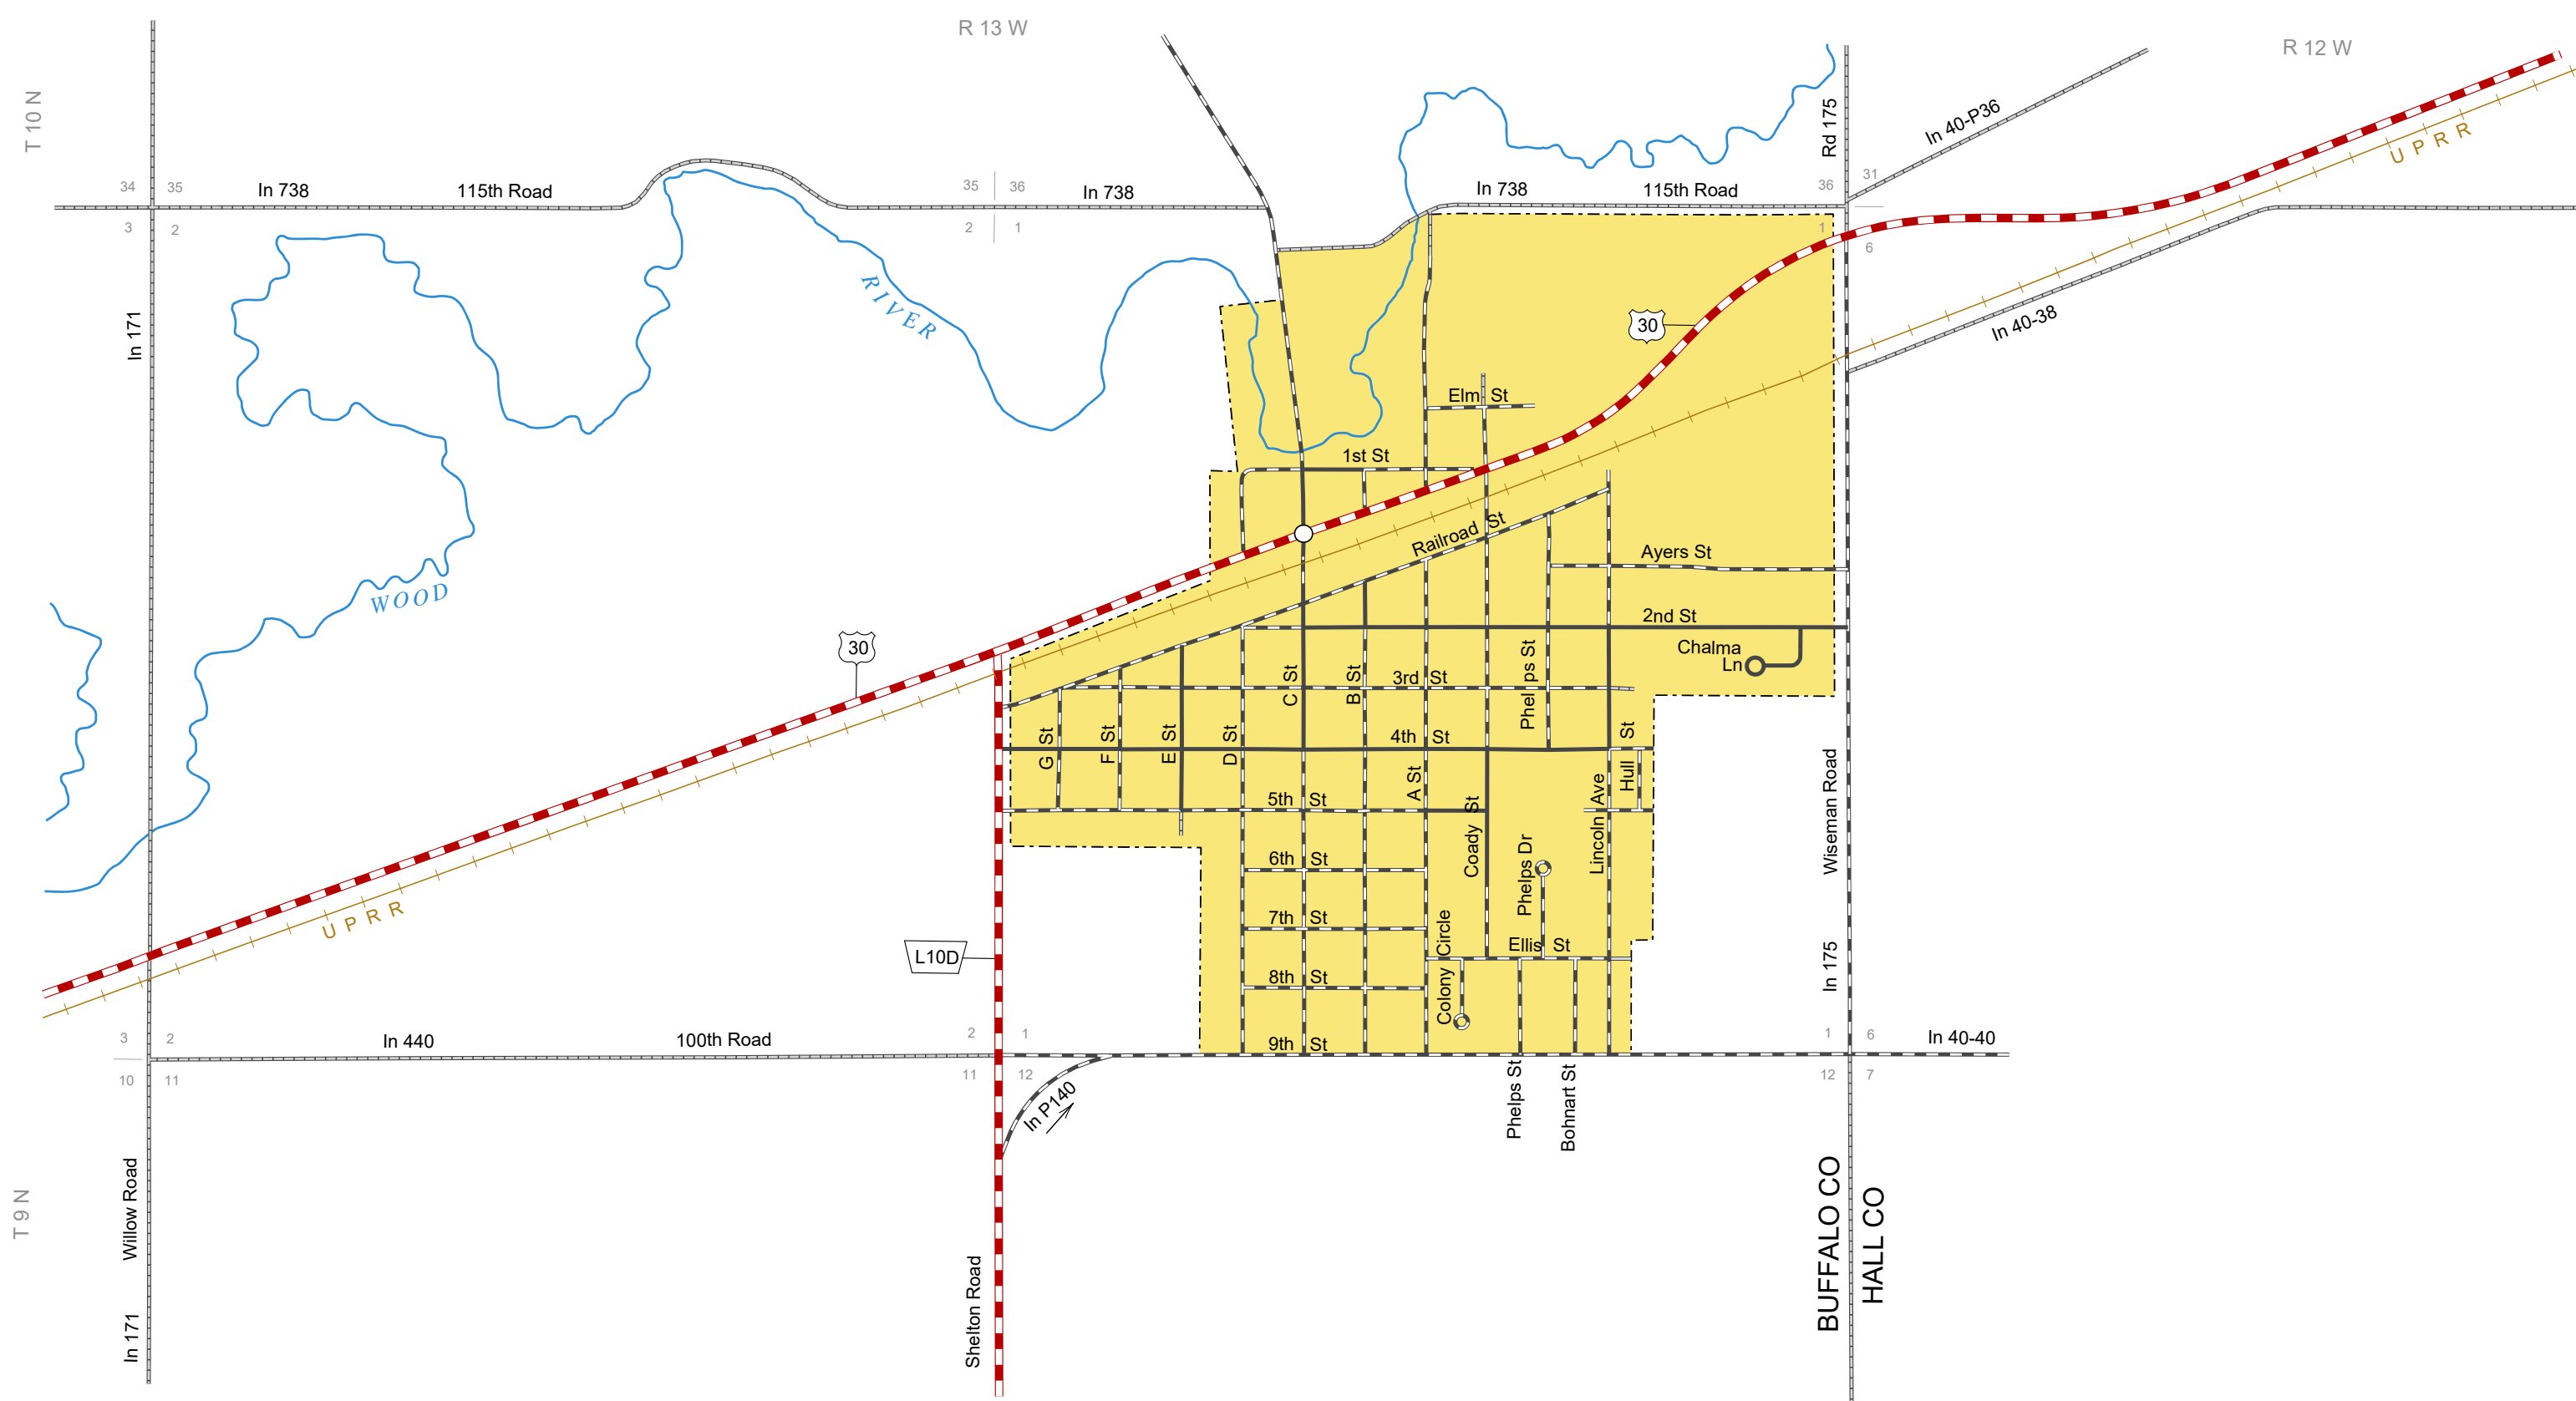

# SHELTON

BUFFALO COUNTY  
NEBRASKA  
POPULATION 1059  
2017

- STATE HIGHWAYS**
- Interstate Highway
  - Divided Highway
  - Multiple Lane Undivided Highway
  - Concrete/Brick Surface
  - Asphalt/Bituminous Surface
  - Gravel or Crushed Rock
- CITY STREETS AND COUNTY ROADS**
- Divided Street
  - Concrete/Brick Surface
  - Asphalt/Bituminous Surface
  - Gravel or Crushed Rock
  - Unimproved
  - Primitive
  - Interstate Numbered Route
  - U.S. Numbered Route
  - State Numbered Route
  - State Numbered Spur
  - State Numbered Link
  - Main St
  - County Seat
  - City Center
  - Corporate Limits

This map is to be used for information only and is not intended to show ownership or to be definitive on which roads are public under Nebraska Law. The Nebraska Department of Transportation makes no warranties, guarantees or representations for the accuracy of this information and assumes no liability for errors or omissions. Any inconsistencies should be reported to NDOT.