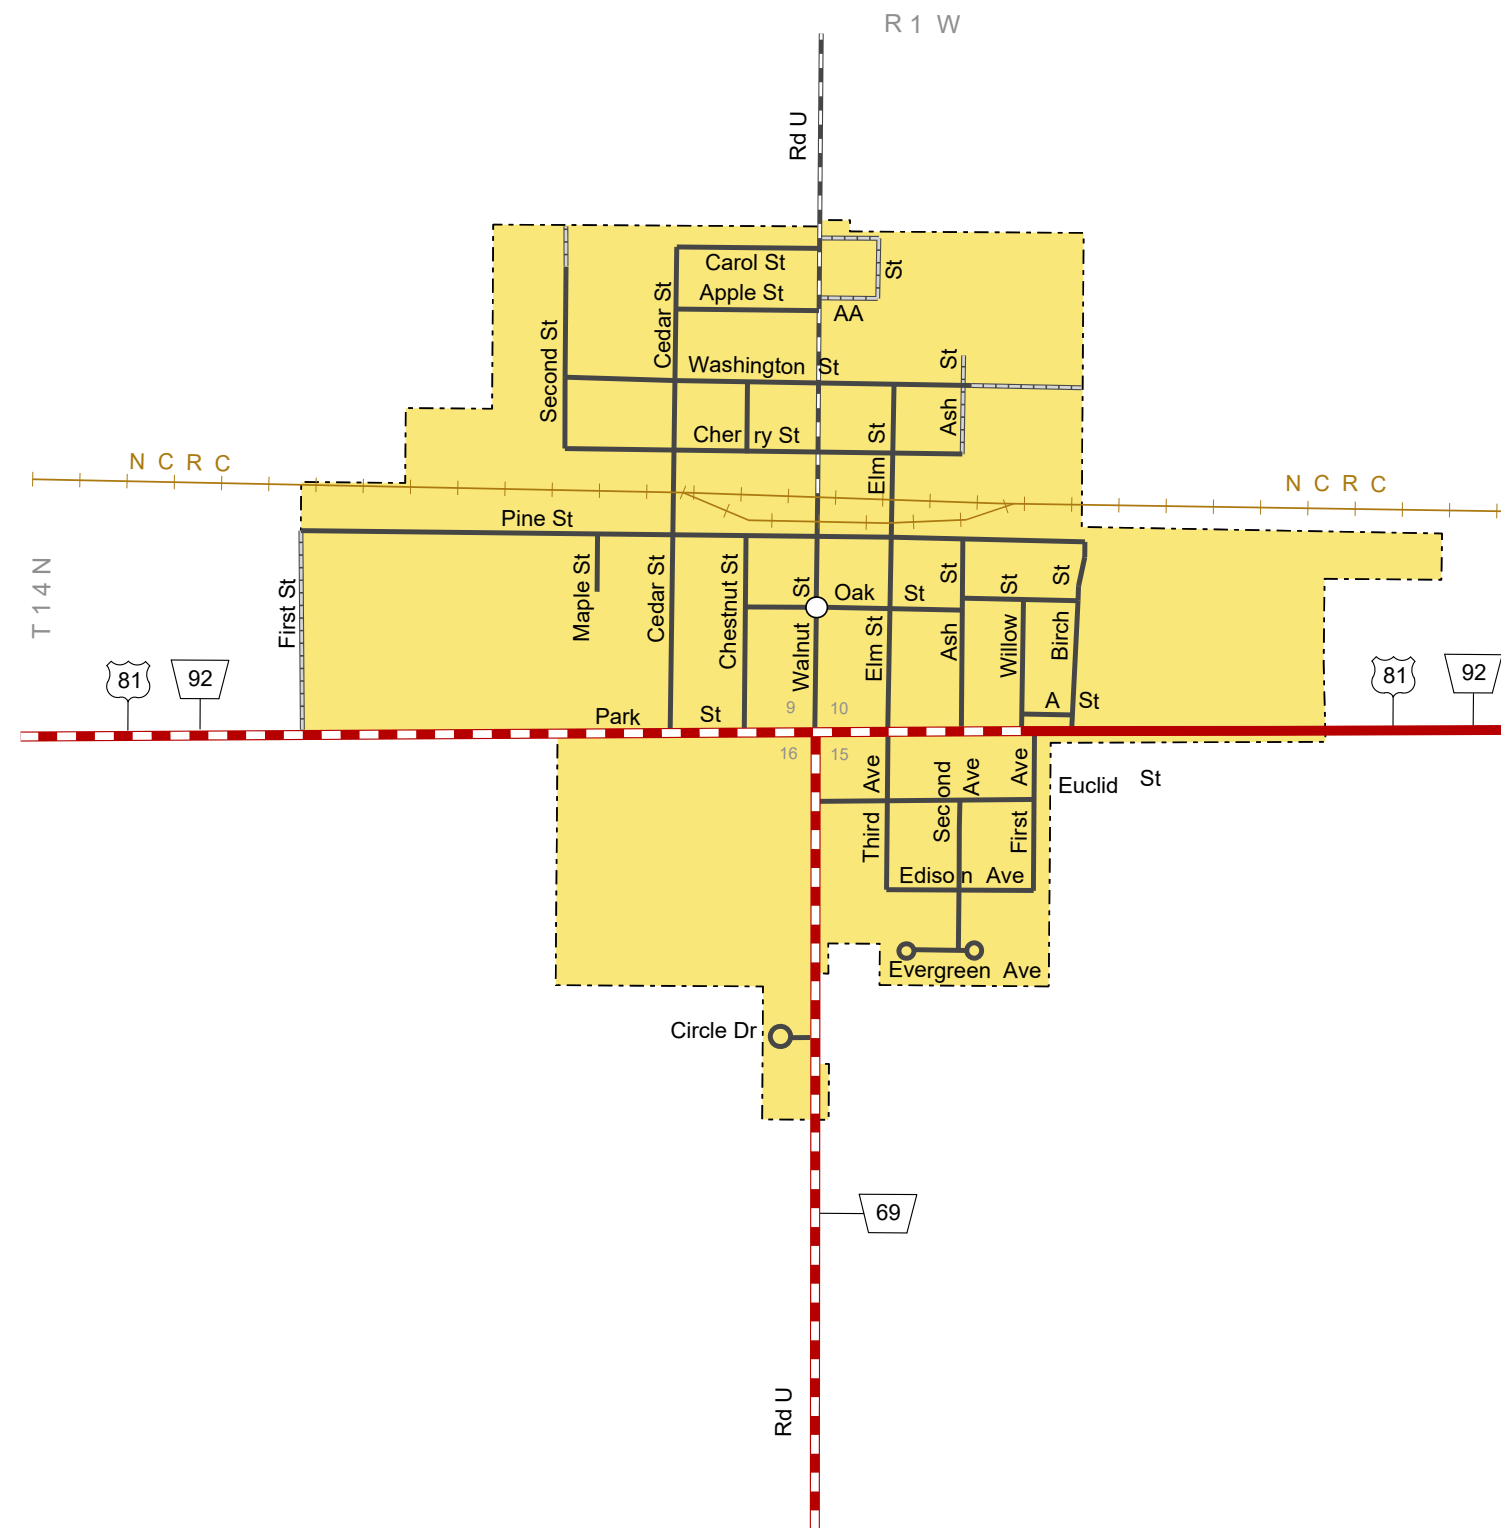

# SHELBY

POLK COUNTY  
NEBRASKA  
POPULATION 714  
2017

- STATE HIGHWAYS**
- Interstate Highway
  - Divided Highway
  - Multiple Lane Undivided Highway
  - Concrete/Brick Surface
  - Asphalt/Bituminous Surface
  - Gravel or Crushed Rock
- CITY STREETS AND COUNTY ROADS**
- Divided Street
  - Concrete/Brick Surface
  - Asphalt/Bituminous Surface
  - Gravel or Crushed Rock
  - Unimproved
  - Primitive
  - Interstate Numbered Route
  - U.S. Numbered Route
  - State Numbered Route
  - State Numbered Spur
  - State Numbered Link
  - Street Name
  - County Seat
  - City Center
  - Corporate Limits