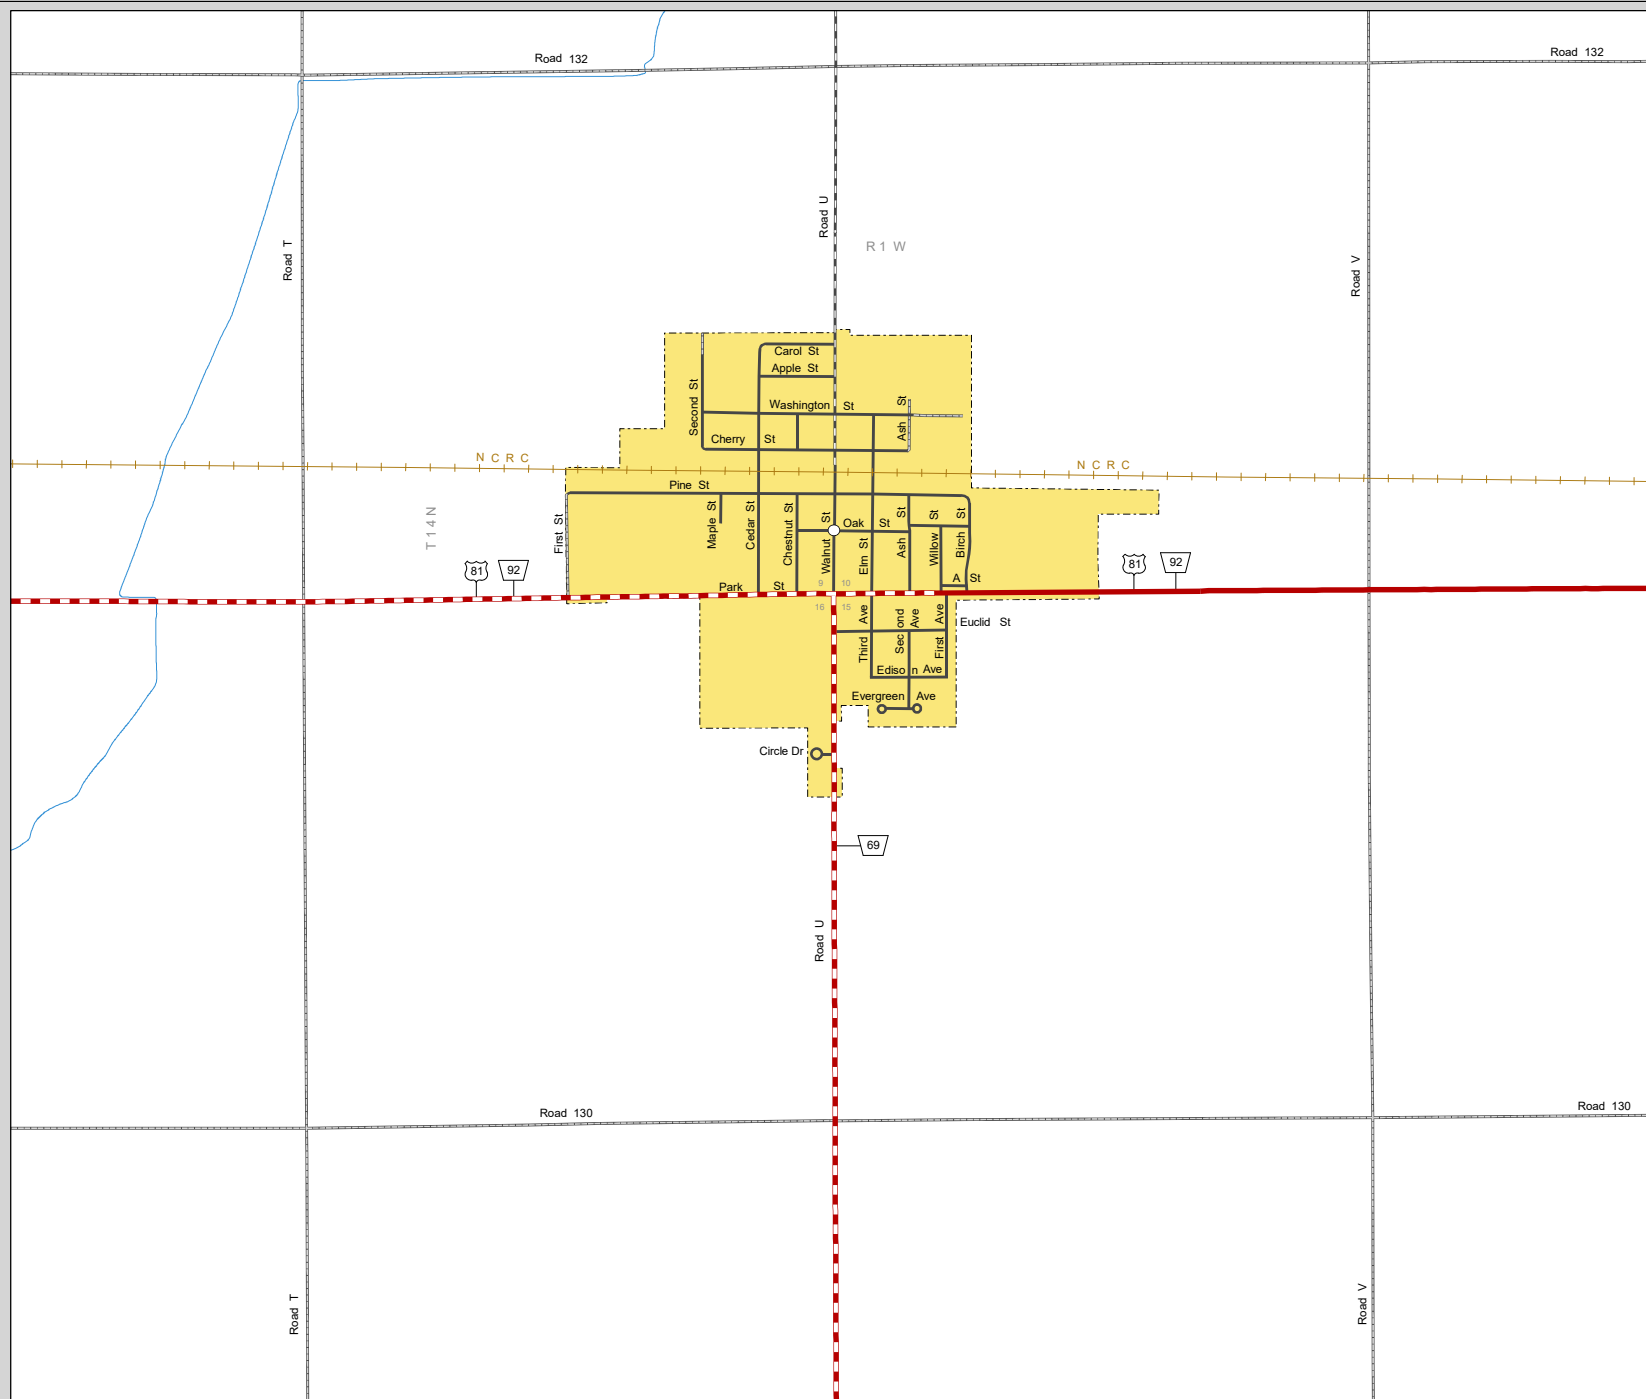

SHELBY

POLK COUNTY
NEBRASKA
POPULATION 714
2020

- **STATE HIGHWAYS**
- Interstate Highway
- Divided Highway
- Multiple Lane Undivided Highway
- Concrete/Brick Surface
- Asphalt/Bituminous Surface
- Gravel or Crushed Rock
- **CITY STREETS AND COUNTY ROADS**
- Divided Street
- Concrete/Brick Surface
- Asphalt/Bituminous Surface
- Gravel or Crushed Rock
- Unimproved
- Primitive
- Interstate Numbered Route
- U.S. Numbered Route
- State Numbered Route
- State Numbered Spur
- State Numbered Link
- Main St
- Street Name
- County Seat
- City Center
- Corporate Limits

NEBRASKA

Good Life. Great Journey.

DEPARTMENT OF TRANSPORTATION