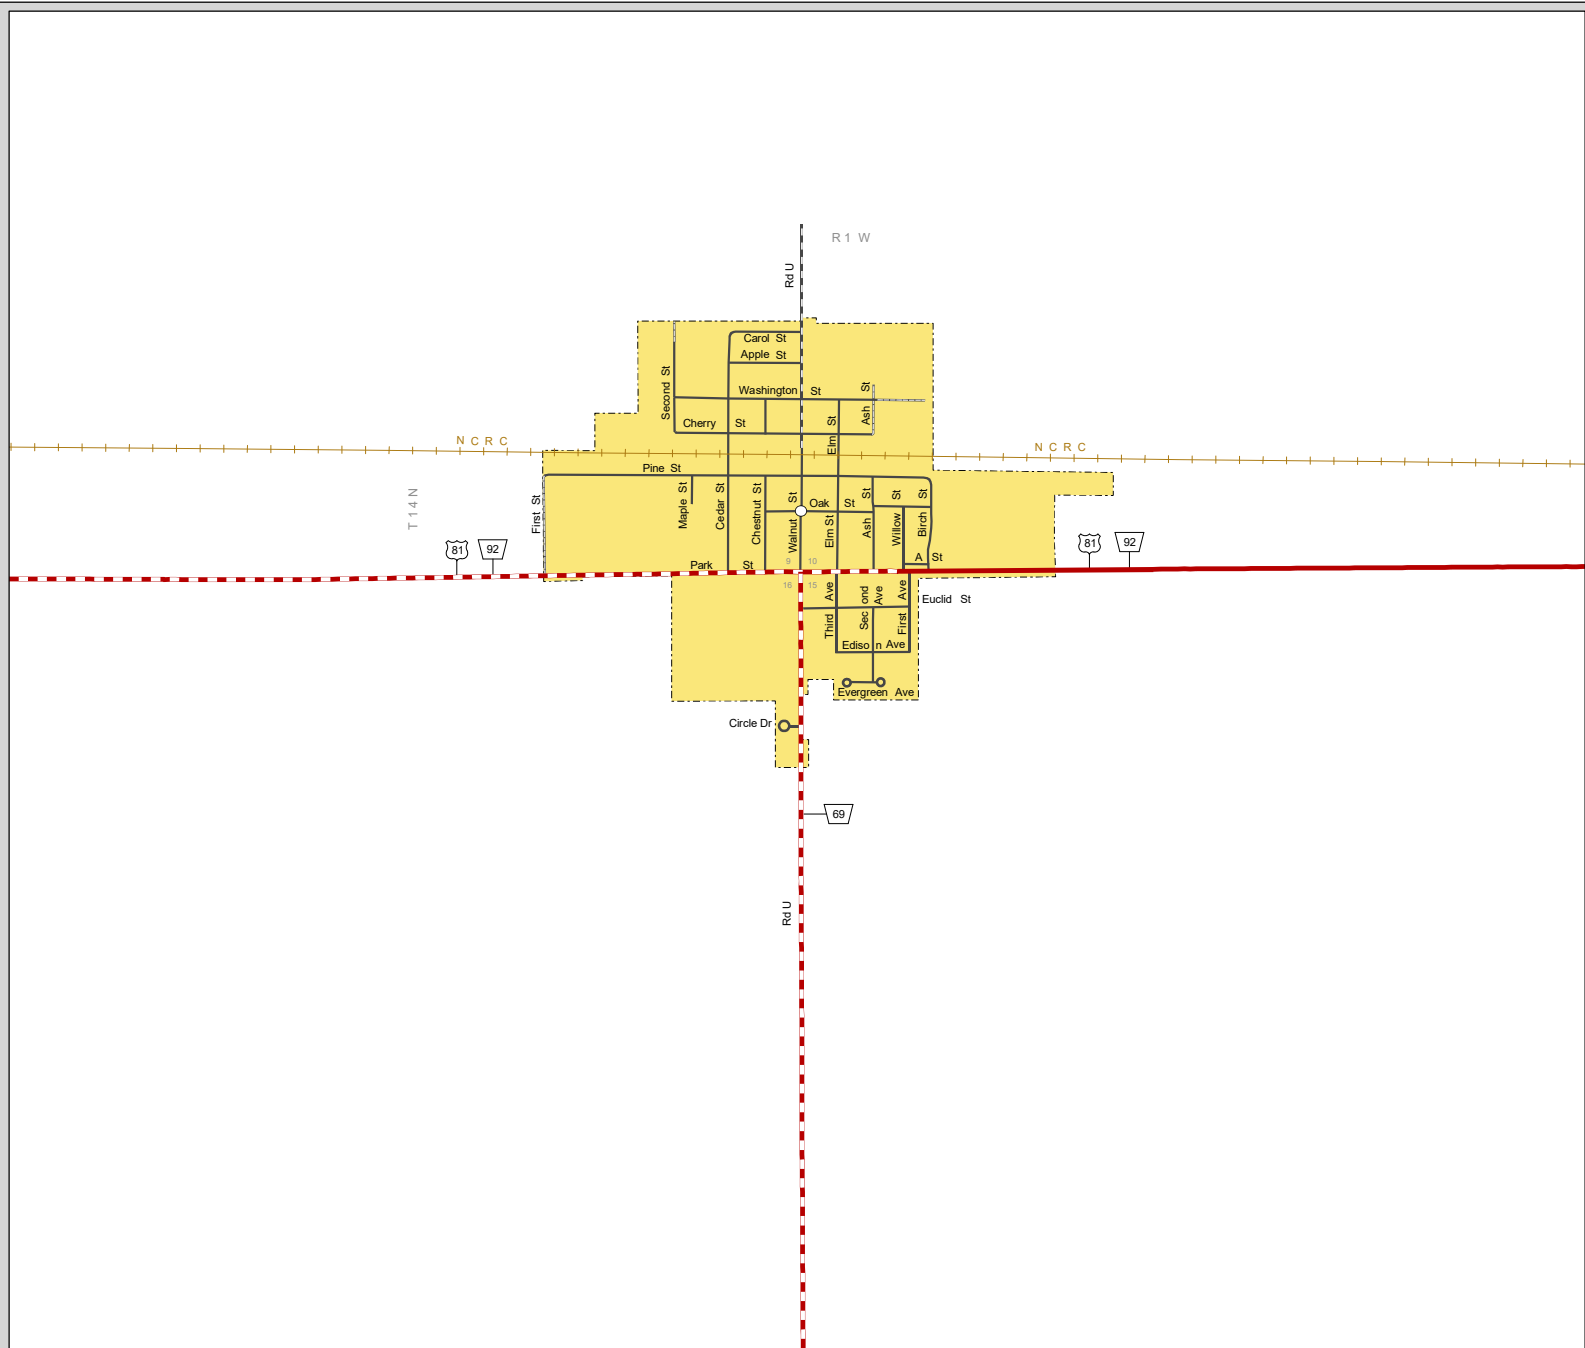

SHELBY

POLK COUNTY
NEBRASKA
POPULATION 714
2019

1. **STATE HIGHWAYS**
2. Interstate Highway
   - Divided Highway
   - Multiple Lane Undivided Highway
   - Concrete/Brick Surface
   - Asphalt/Bituminous Surface
   - Gravel or Crushed Rock
3. **CITY STREETS AND COUNTY ROADS**
4. Divided Street
   - Concrete/Brick Surface
   - Asphalt/Bituminous Surface
   - Gravel or Crushed Rock
   - Unimproved
   - Primitive
   - Interstate Numbered Route
   - U.S. Numbered Route
   - State Numbered Route
   - State Numbered Spur
   - State Numbered Link
   - Street Name
   - County Seat
   - City Center
   - Corporate Limits