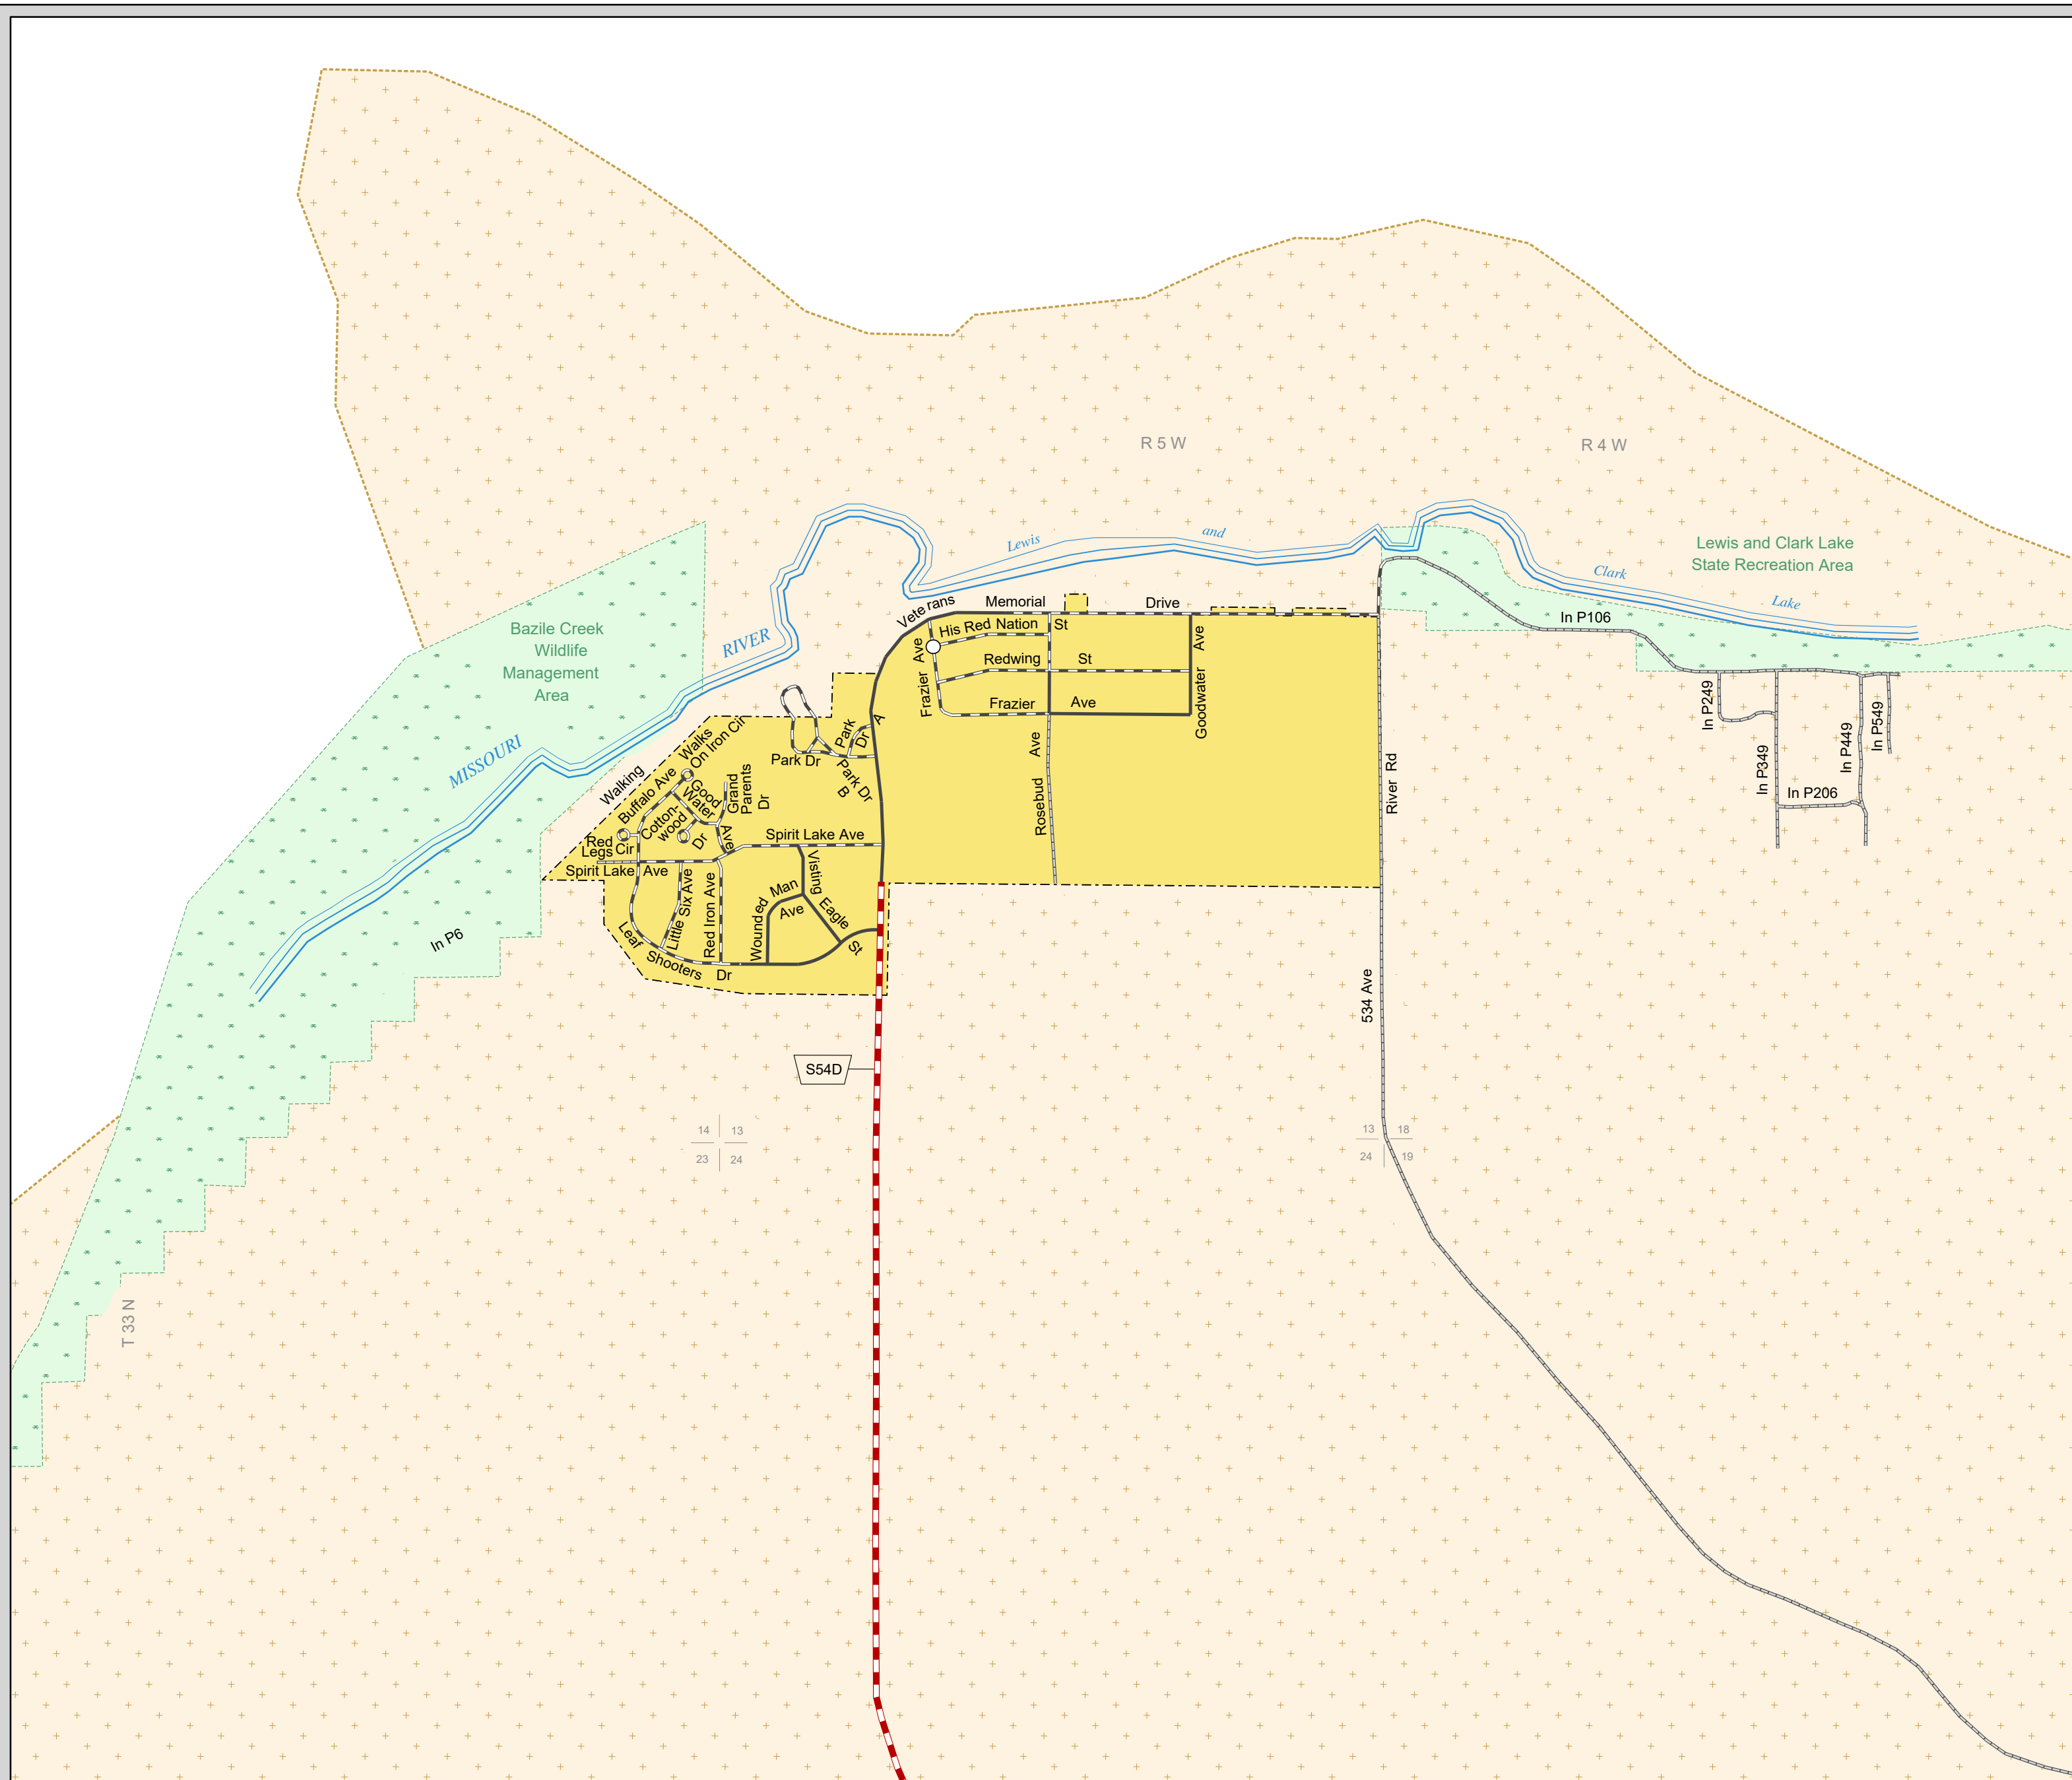

# SANTEE

KNOX COUNTY  
NEBRASKA  
POPULATION 346  
2017

- STATE HIGHWAYS**
- Interstate Highway
  - Divided Highway
  - Multiple Lane Undivided Highway
  - Concrete/Brick Surface
  - Asphalt/Bituminous Surface
  - Gravel or Crushed Rock
- CITY STREETS AND COUNTY ROADS**
- Divided Street
  - Concrete/Brick Surface
  - Asphalt/Bituminous Surface
  - Gravel or Crushed Rock
  - Unimproved
  - Primitive
  - Interstate Numbered Route
  - U.S. Numbered Route
  - State Numbered Route
  - State Numbered Spur
  - State Numbered Link
  - Street Name
  - County Seat
  - City Center
  - Corporate Limits

This map is to be used for information only and is not intended to show ownership or to be definitive on which roads are public under Nebraska Law. The Nebraska Department of Transportation makes no warranties, guarantees or representations for the accuracy of this information and assumes no liability for errors or omissions. Any inconsistencies should be reported to NDOT.