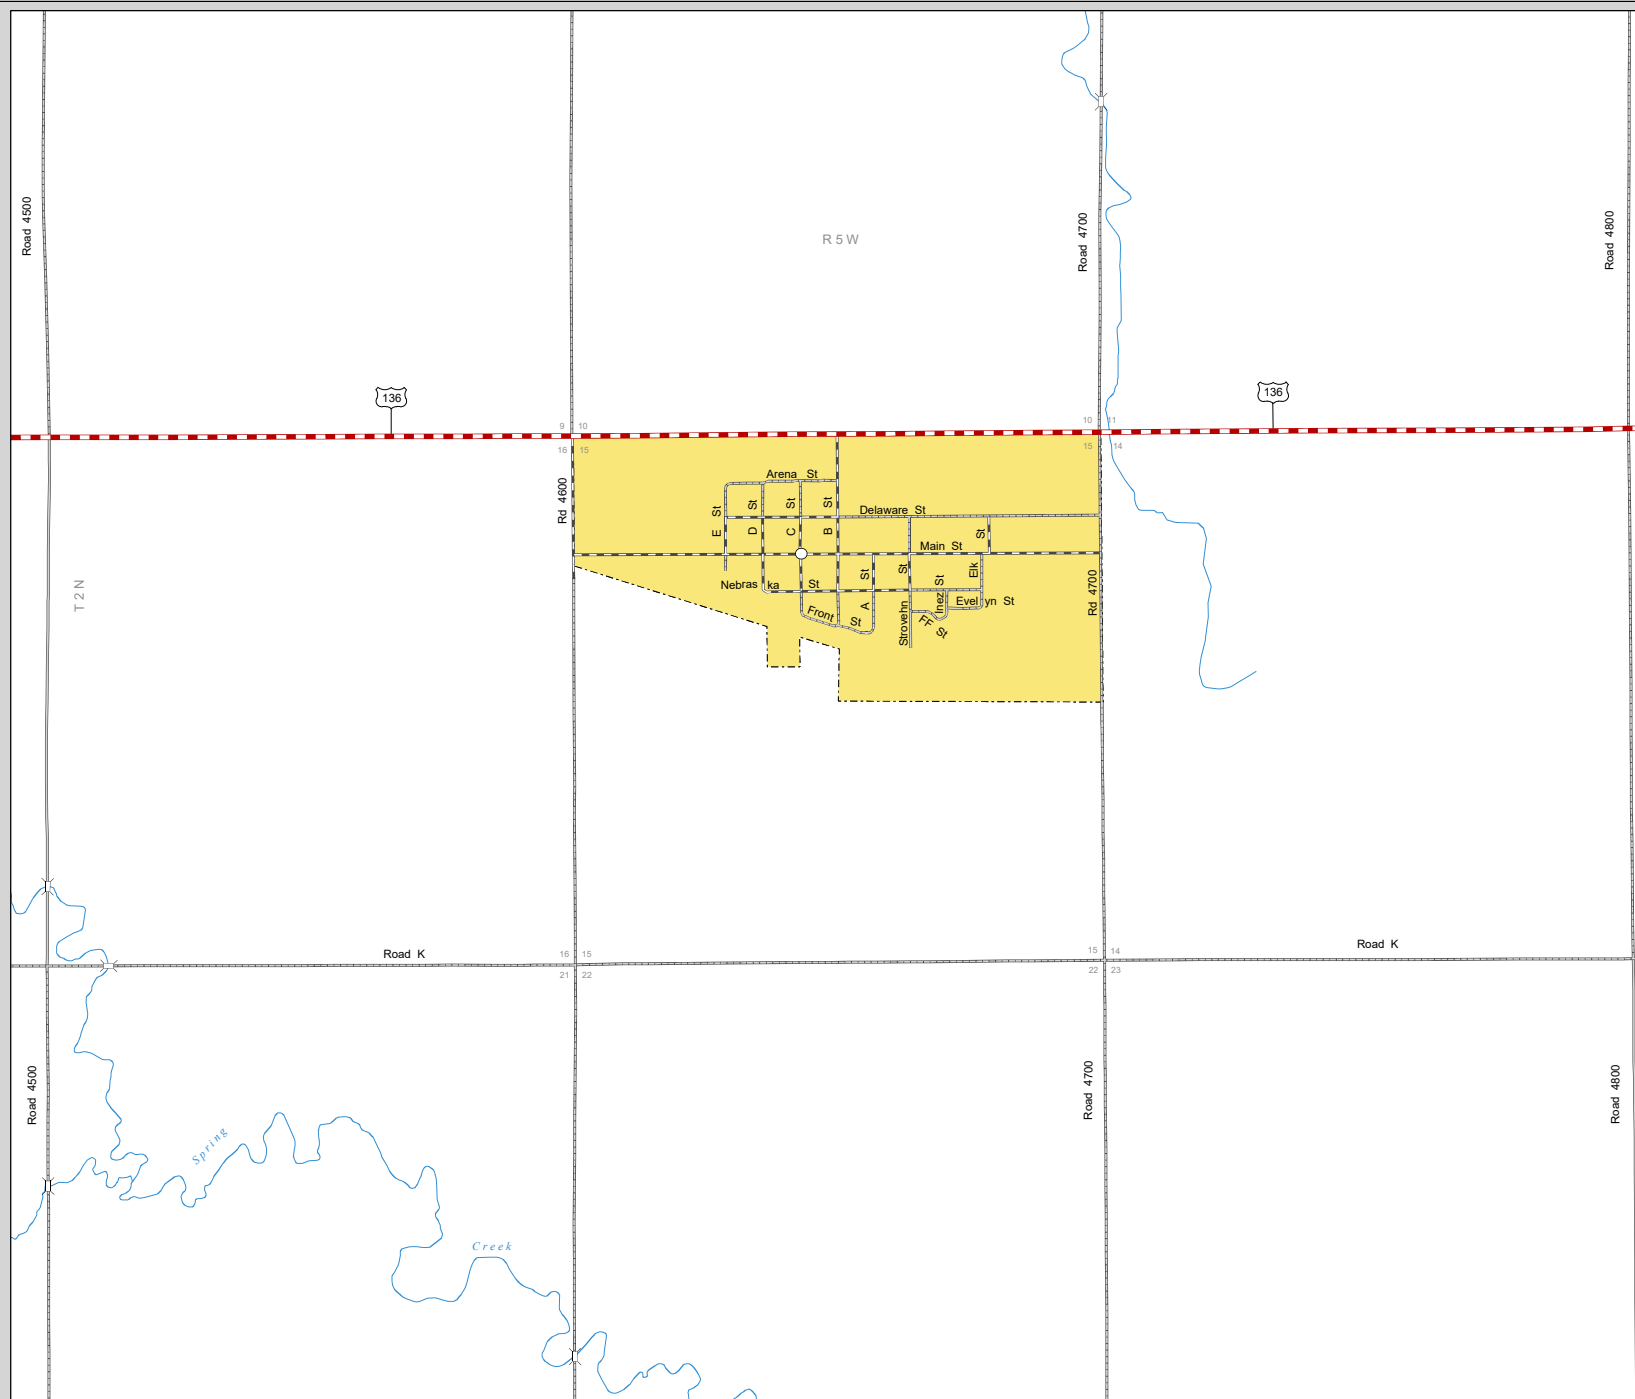

RUSKIN

NUCKOLLS COUNTY
NEBRASKA
POPULATION 123
2020

- **STATE HIGHWAYS**
- Interstate Highway
- Divided Highway
- Multiple Lane Undivided Highway
- Concrete/Brick Surface
- Asphalt/Bituminous Surface
- Gravel or Crushed Rock
- **CITY STREETS AND COUNTY ROADS**
- Divided Street
- Concrete/Brick Surface
- Asphalt/Bituminous Surface
- Gravel or Crushed Rock
- Unimproved
- Primitive
- Interstate Numbered Route
- U.S. Numbered Route
- State Numbered Route
- State Numbered Spur
- State Numbered Link
- Street Name
- County Seat
- City Center
- Corporate Limits