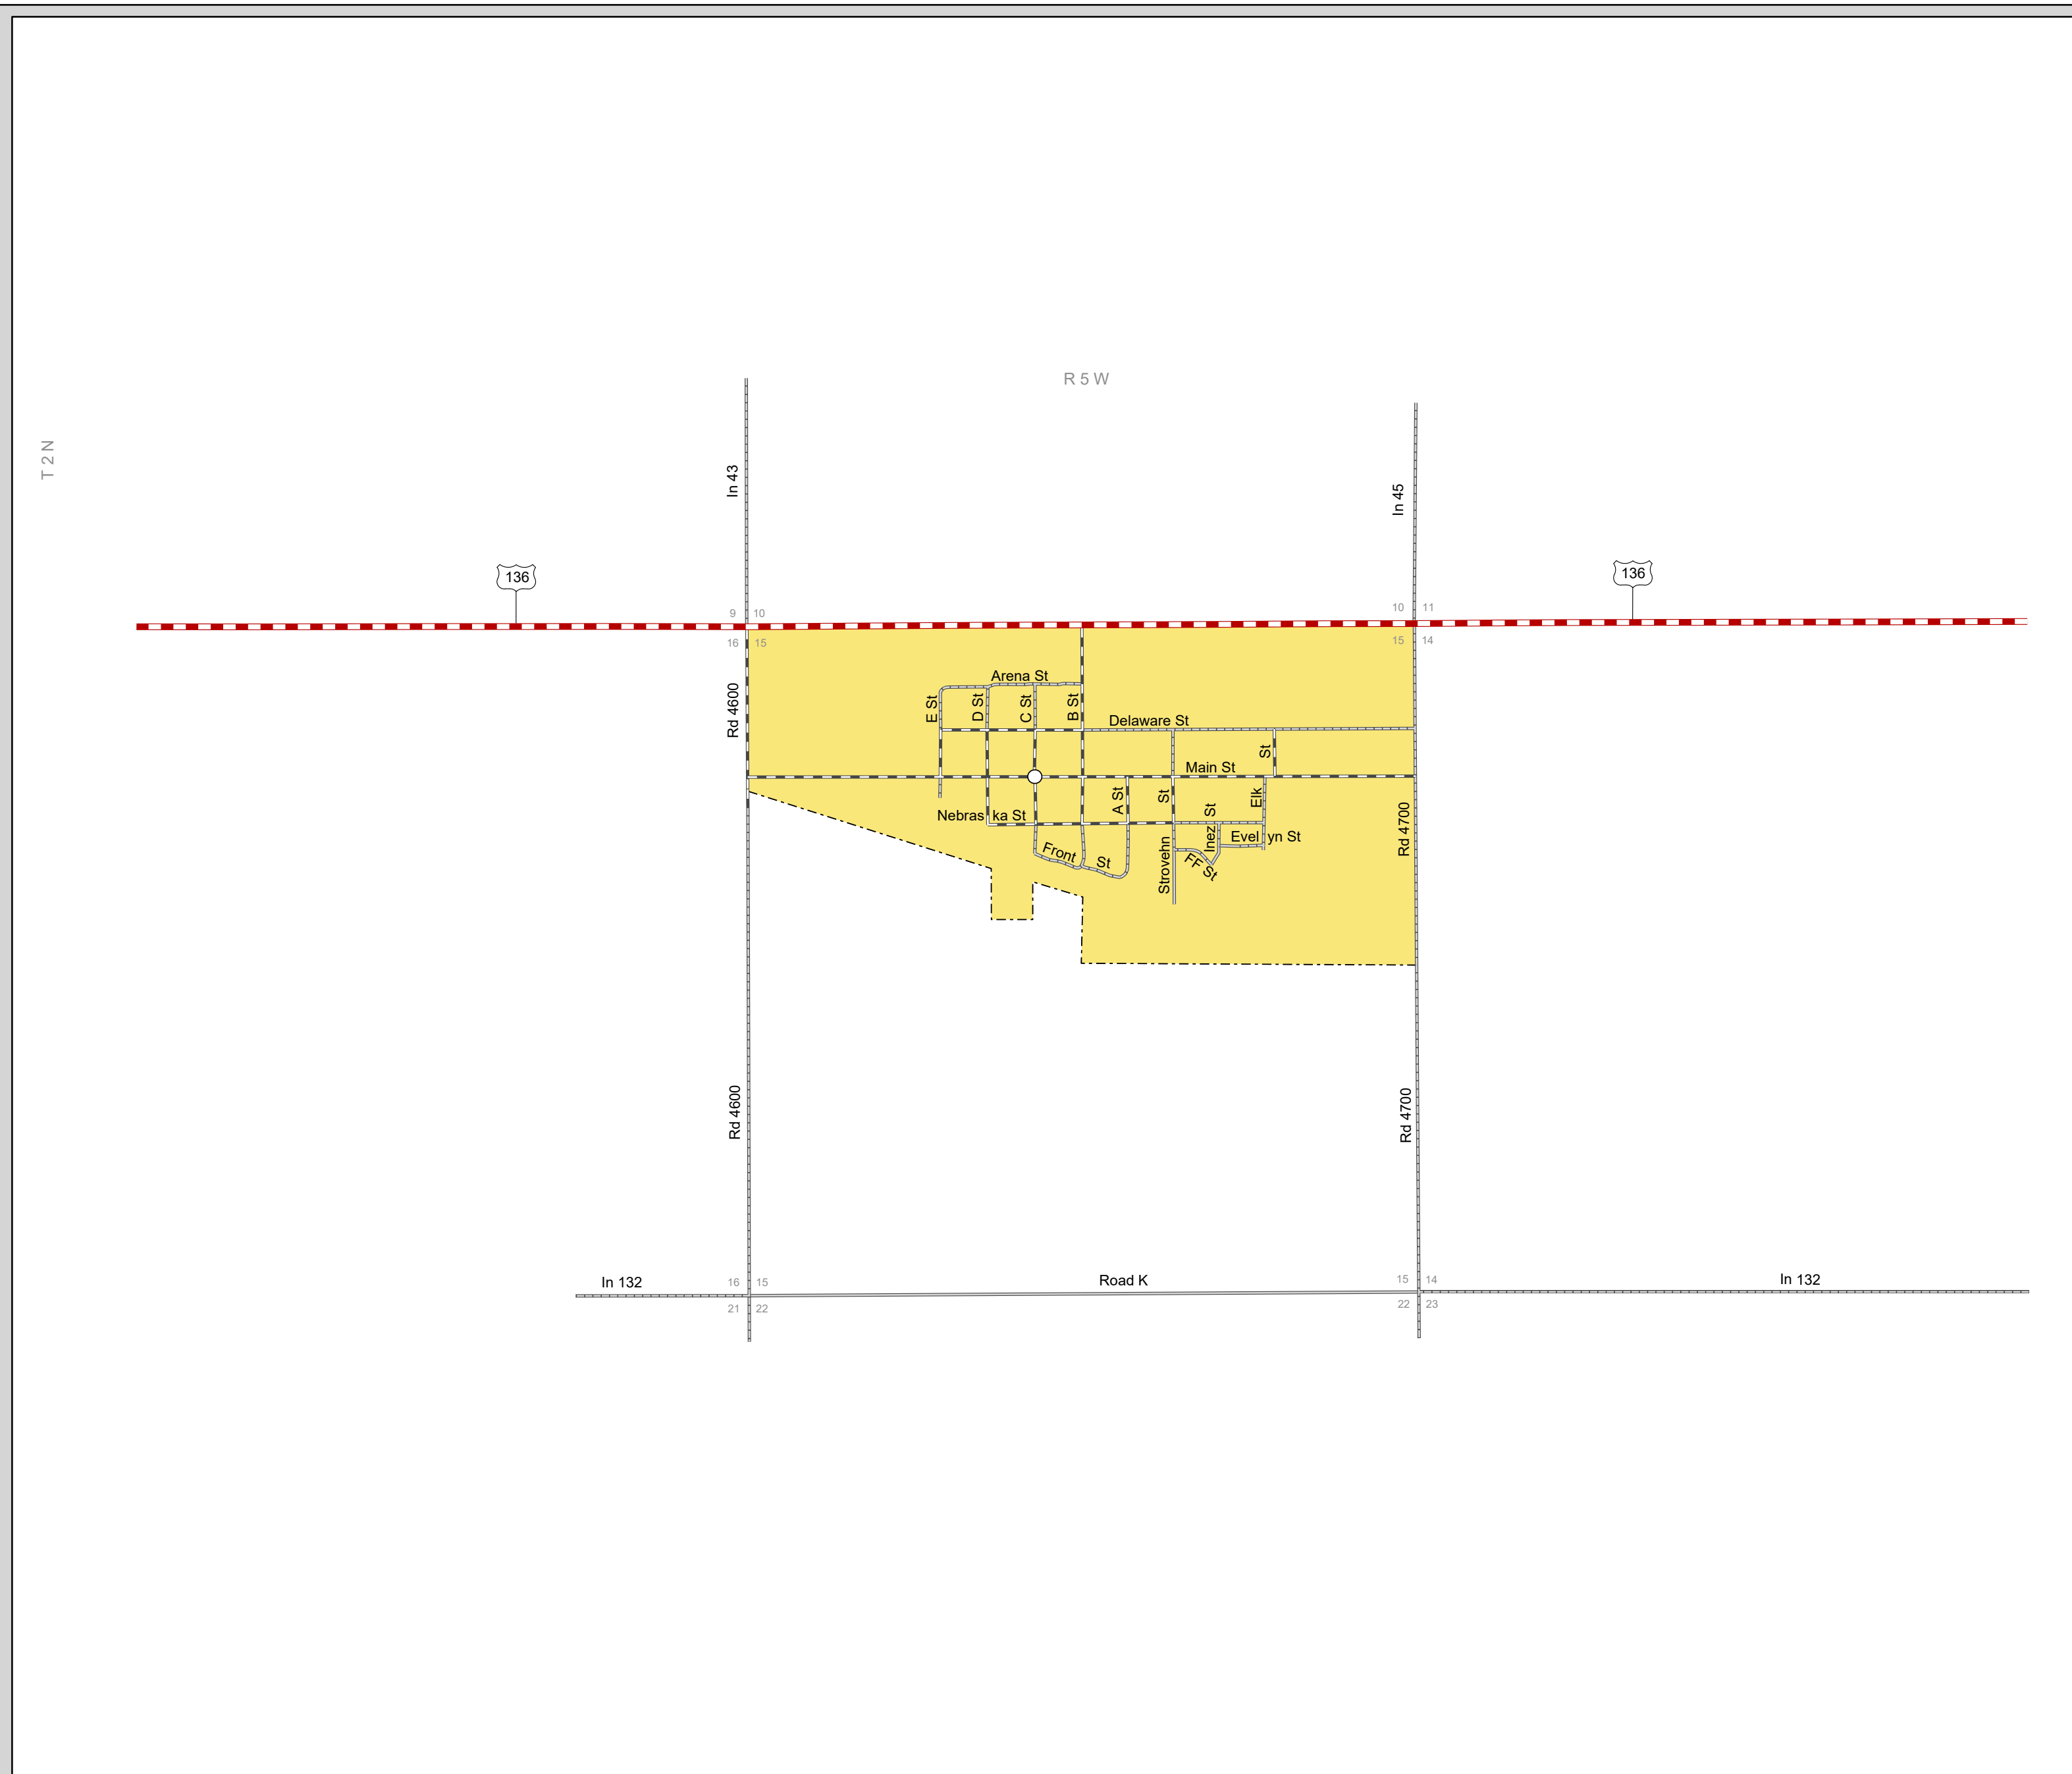

RUSKIN
 NUCKOLLS COUNTY
 NEBRASKA
 POPULATION 123
 2017

- STATE HIGHWAYS**
- Interstate Highway
 - Divided Highway
 - Multiple Lane Undivided Highway
 - Concrete/Brick Surface
 - Asphalt/Bituminous Surface
 - Gravel or Crushed Rock
- CITY STREETS AND COUNTY ROADS**
- Divided Street
 - Concrete/Brick Surface
 - Asphalt/Bituminous Surface
 - Gravel or Crushed Rock
 - Unimproved
 - Primitive
 - Interstate Numbered Route
 - U.S. Numbered Route
 - State Numbered Route
 - State Numbered Spur
 - State Numbered Link
 - Street Name
 - County Seat
 - City Center
 - Corporate Limits

This map is to be used for information only and is not intended to show ownership or to be definitive on which roads are public under Nebraska Law. The Nebraska Department of Transportation makes no warranties, guarantees or representations for the accuracy of this information and assumes no liability for errors or omissions. Any inconsistencies should be reported to NDOT.