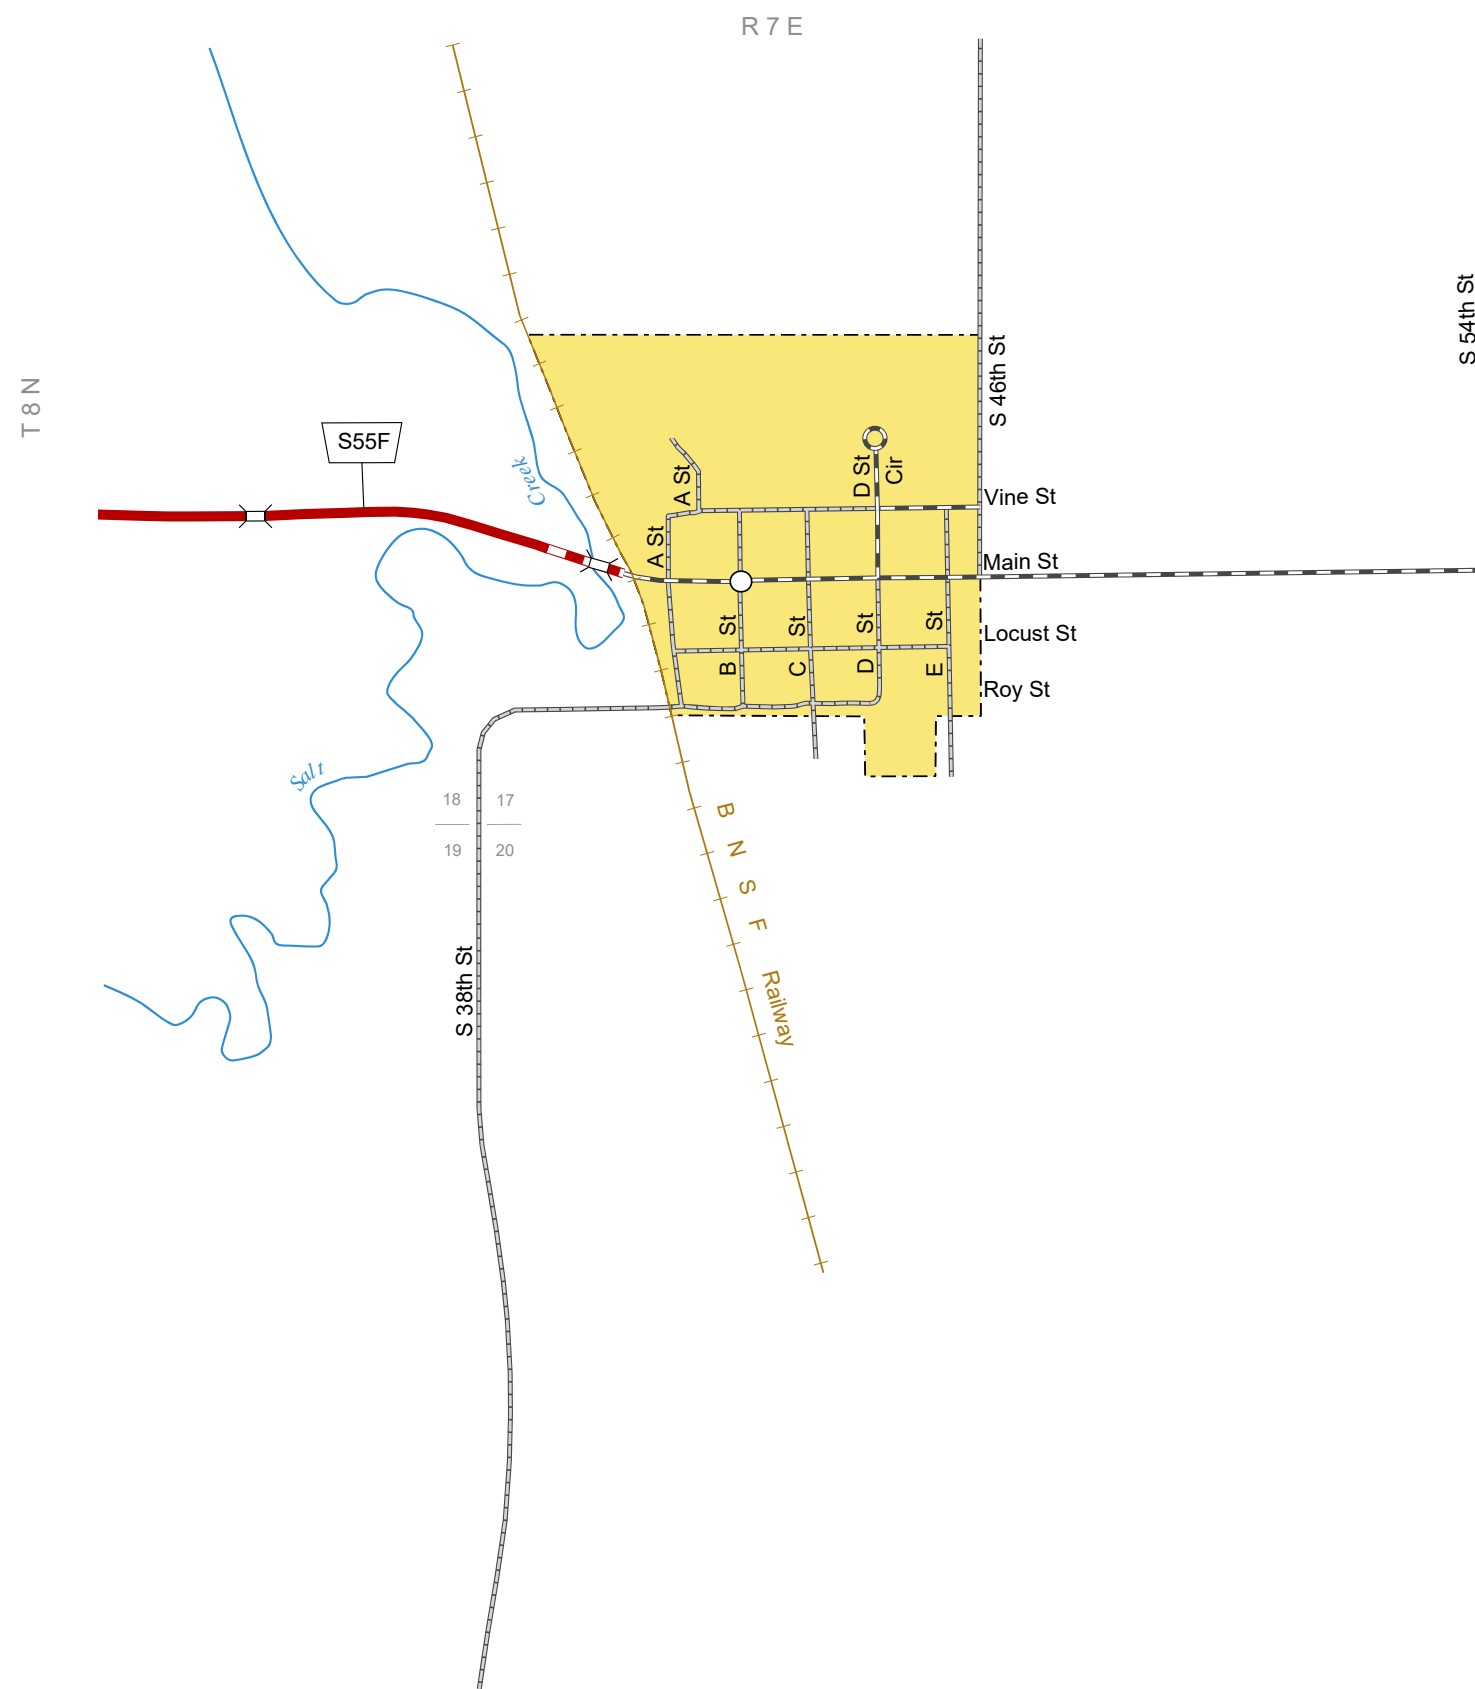

ROCA
LANCASTER COUNTY
NEBRASKA
POPULATION 220
2017

- STATE HIGHWAYS**
- Interstate Highway
 - Divided Highway
 - Multiple Lane Undivided Highway
 - Concrete/Brick Surface
 - Asphalt/Bituminous Surface
 - Gravel or Crushed Rock
- CITY STREETS AND COUNTY ROADS**
- Divided Street
 - Concrete/Brick Surface
 - Asphalt/Bituminous Surface
 - Gravel or Crushed Rock
 - Unimproved
 - Primitive
 - Interstate Numbered Route
 - U.S. Numbered Route
 - State Numbered Route
 - State Numbered Spur
 - State Numbered Link
 - Street Name
 - County Seat
 - City Center
 - Corporate Limits

This map is to be used for information only and is not intended to show ownership or to be definitive on which roads are public under Nebraska Law. The Nebraska Department of Transportation makes no warranties, guarantees or representations for the accuracy of this information and assumes no liability for errors or omissions. Any inconsistencies should be reported to NDOT.