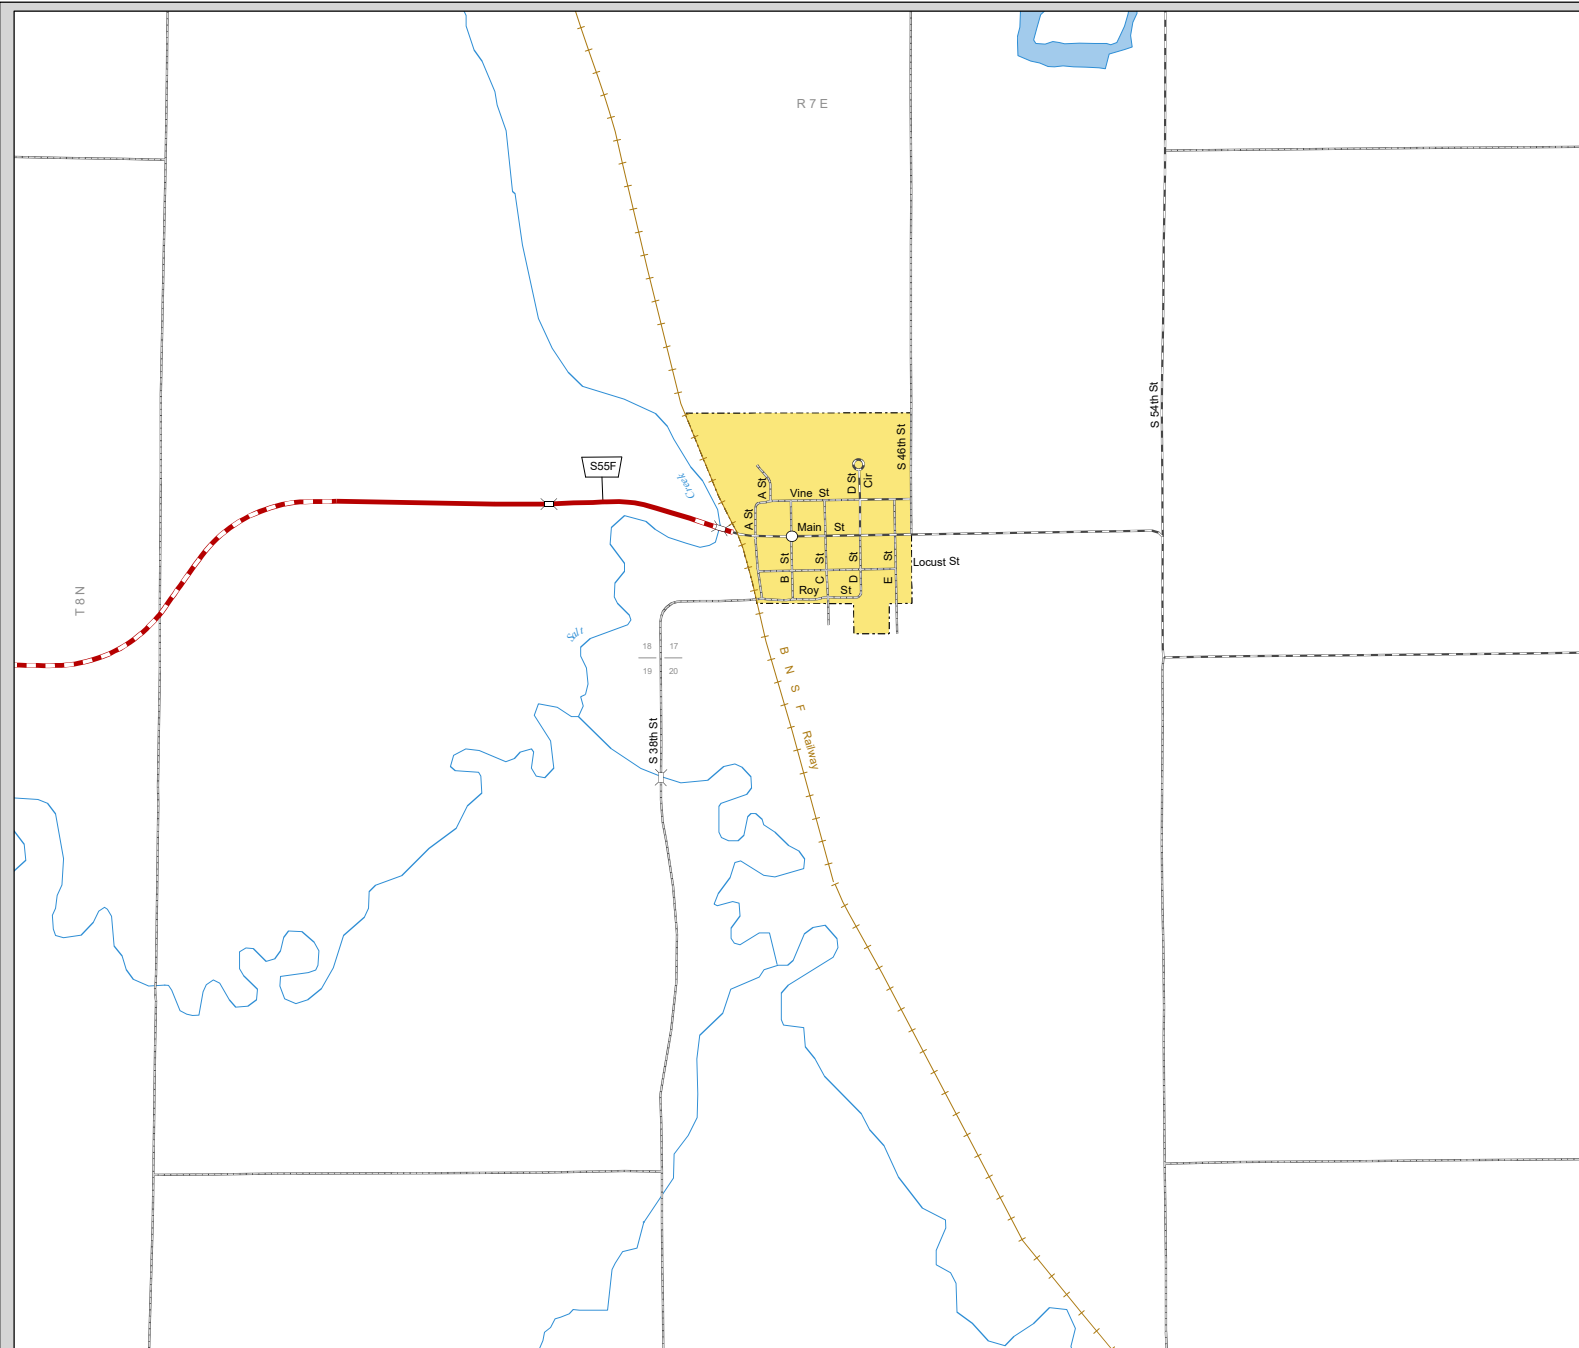

ROCA
LANCASTER COUNTY
NEBRASKA
POPULATION 220
2019

- STATE HIGHWAYS**
- Interstate Highway
 - Divided Highway
 - Multiple Lane Undivided Highway
 - Concrete/Brick Surface
 - Asphalt/Bituminous Surface
 - Gravel or Crushed Rock
- CITY STREETS AND COUNTY ROADS**
- Divided Street
 - Concrete/Brick Surface
 - Asphalt/Bituminous Surface
 - Gravel or Crushed Rock
 - Unimproved
 - Primitive
 - Interstate Numbered Route
 - U.S. Numbered Route
 - State Numbered Route
 - State Numbered Spur
 - State Numbered Link
 - Street Name
 - County Seat
 - City Center
 - Corporate Limits

This map is to be used for information only and is not intended to show ownership or to be definitive on which roads are public under Nebraska Law. The Nebraska Department of Transportation makes no warranties, guarantees or representations for the accuracy of this information and assumes no liability for errors or omissions. Any inconsistencies should be reported to NDOT.