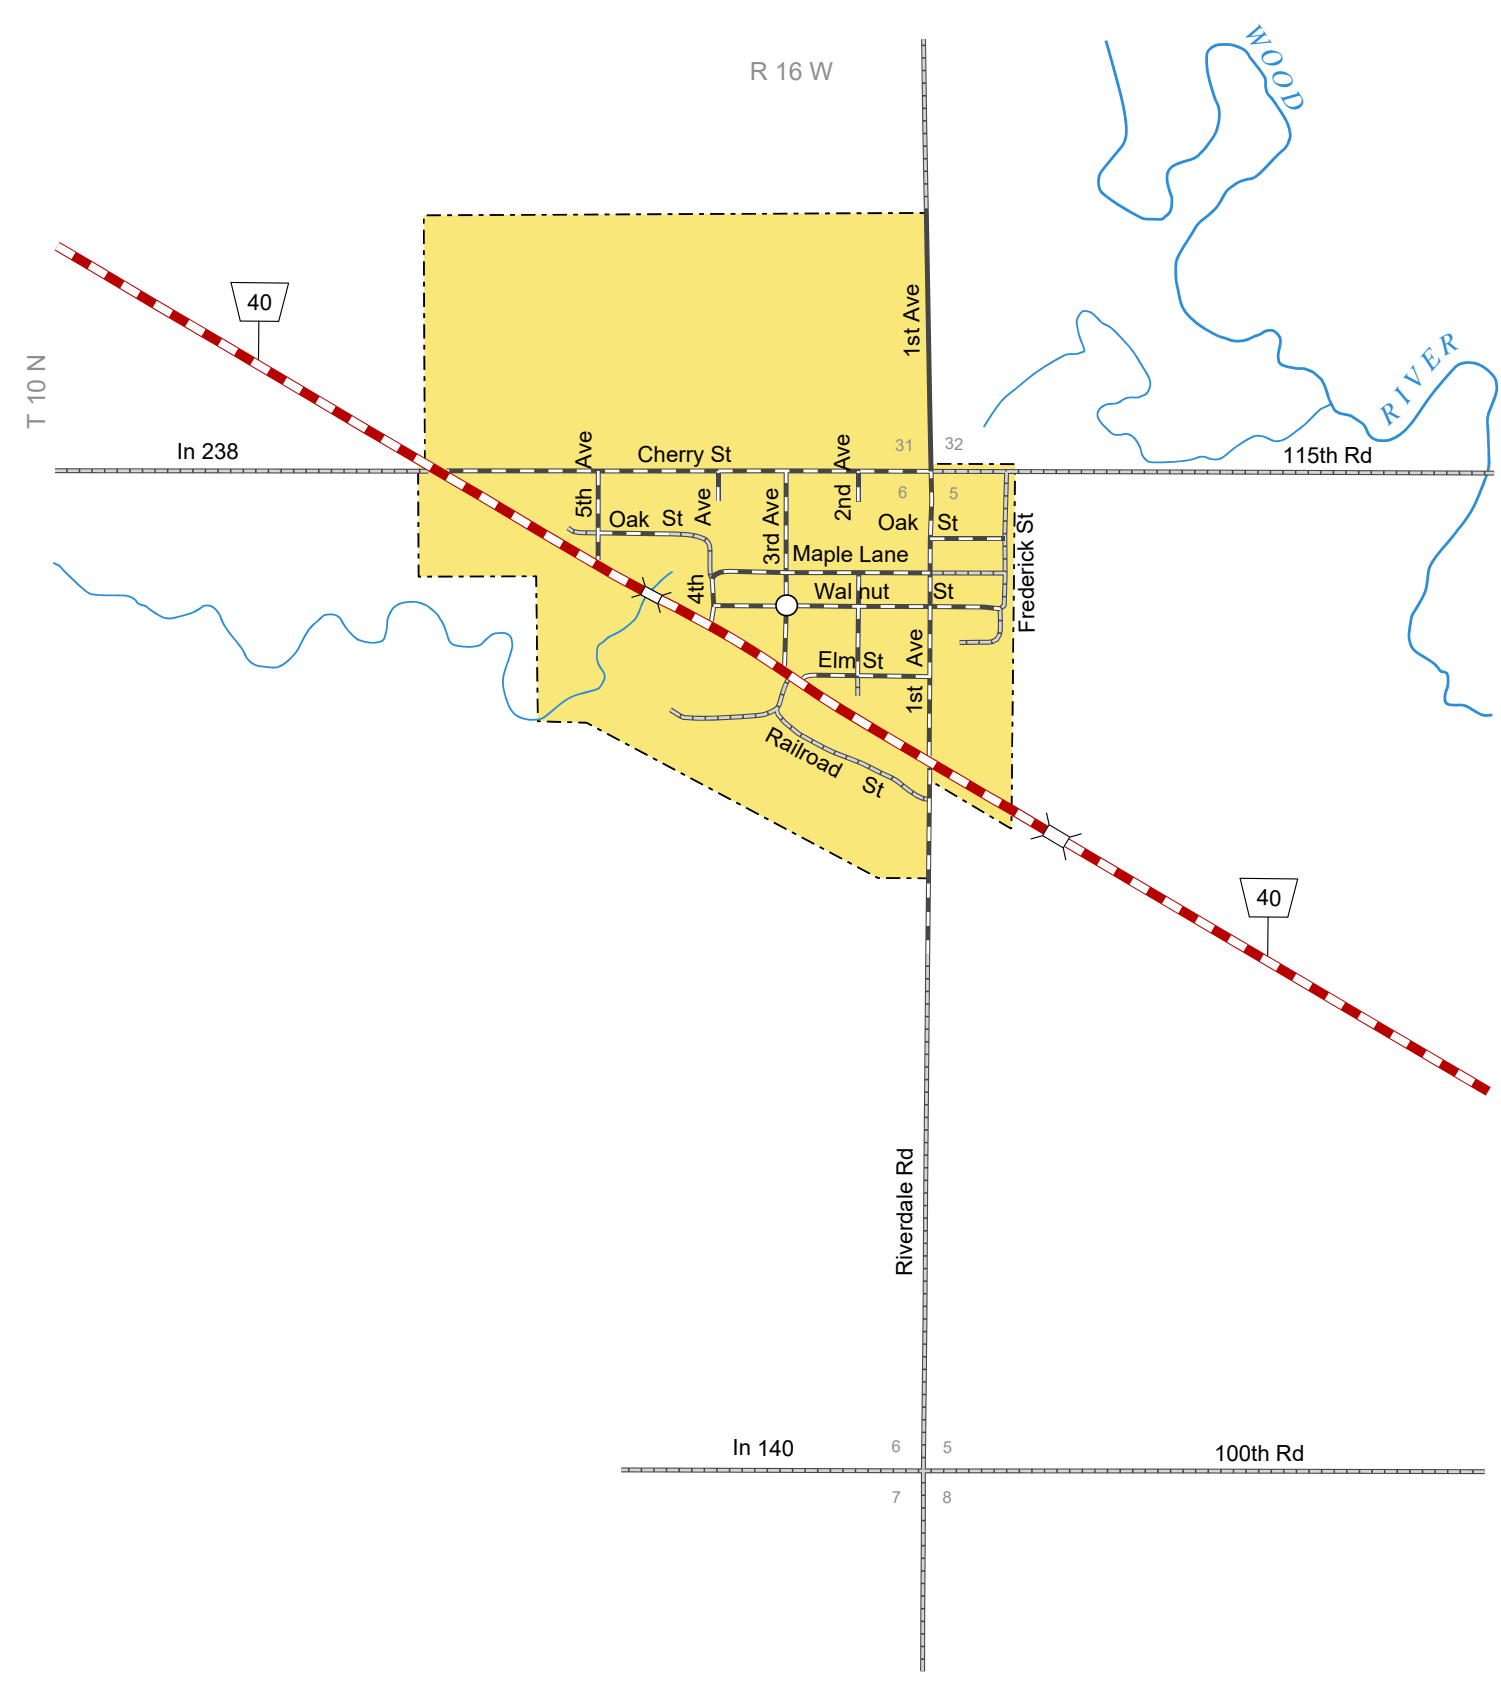

# RIVERDALE

BUFFALO COUNTY  
NEBRASKA  
POPULATION 182  
2017

- STATE HIGHWAYS**
- Interstate Highway
  - Divided Highway
  - Multiple Lane Undivided Highway
  - Concrete/Brick Surface
  - Asphalt/Bituminous Surface
  - Gravel or Crushed Rock
- CITY STREETS AND COUNTY ROADS**
- Divided Street
  - Concrete/Brick Surface
  - Asphalt/Bituminous Surface
  - Gravel or Crushed Rock
  - Unimproved
  - Primitive
  - Interstate Numbered Route
  - U.S. Numbered Route
  - State Numbered Route
  - State Numbered Spur
  - State Numbered Link
  - Street Name
  - County Seat
  - City Center
  - Corporate Limits

This map is to be used for information only and is not intended to show ownership or to be definitive on which roads are public under Nebraska Law. The Nebraska Department of Transportation makes no warranties, guarantees or representations for the accuracy of this information and assumes no liability for errors or omissions. Any inconsistencies should be reported to NDOT.