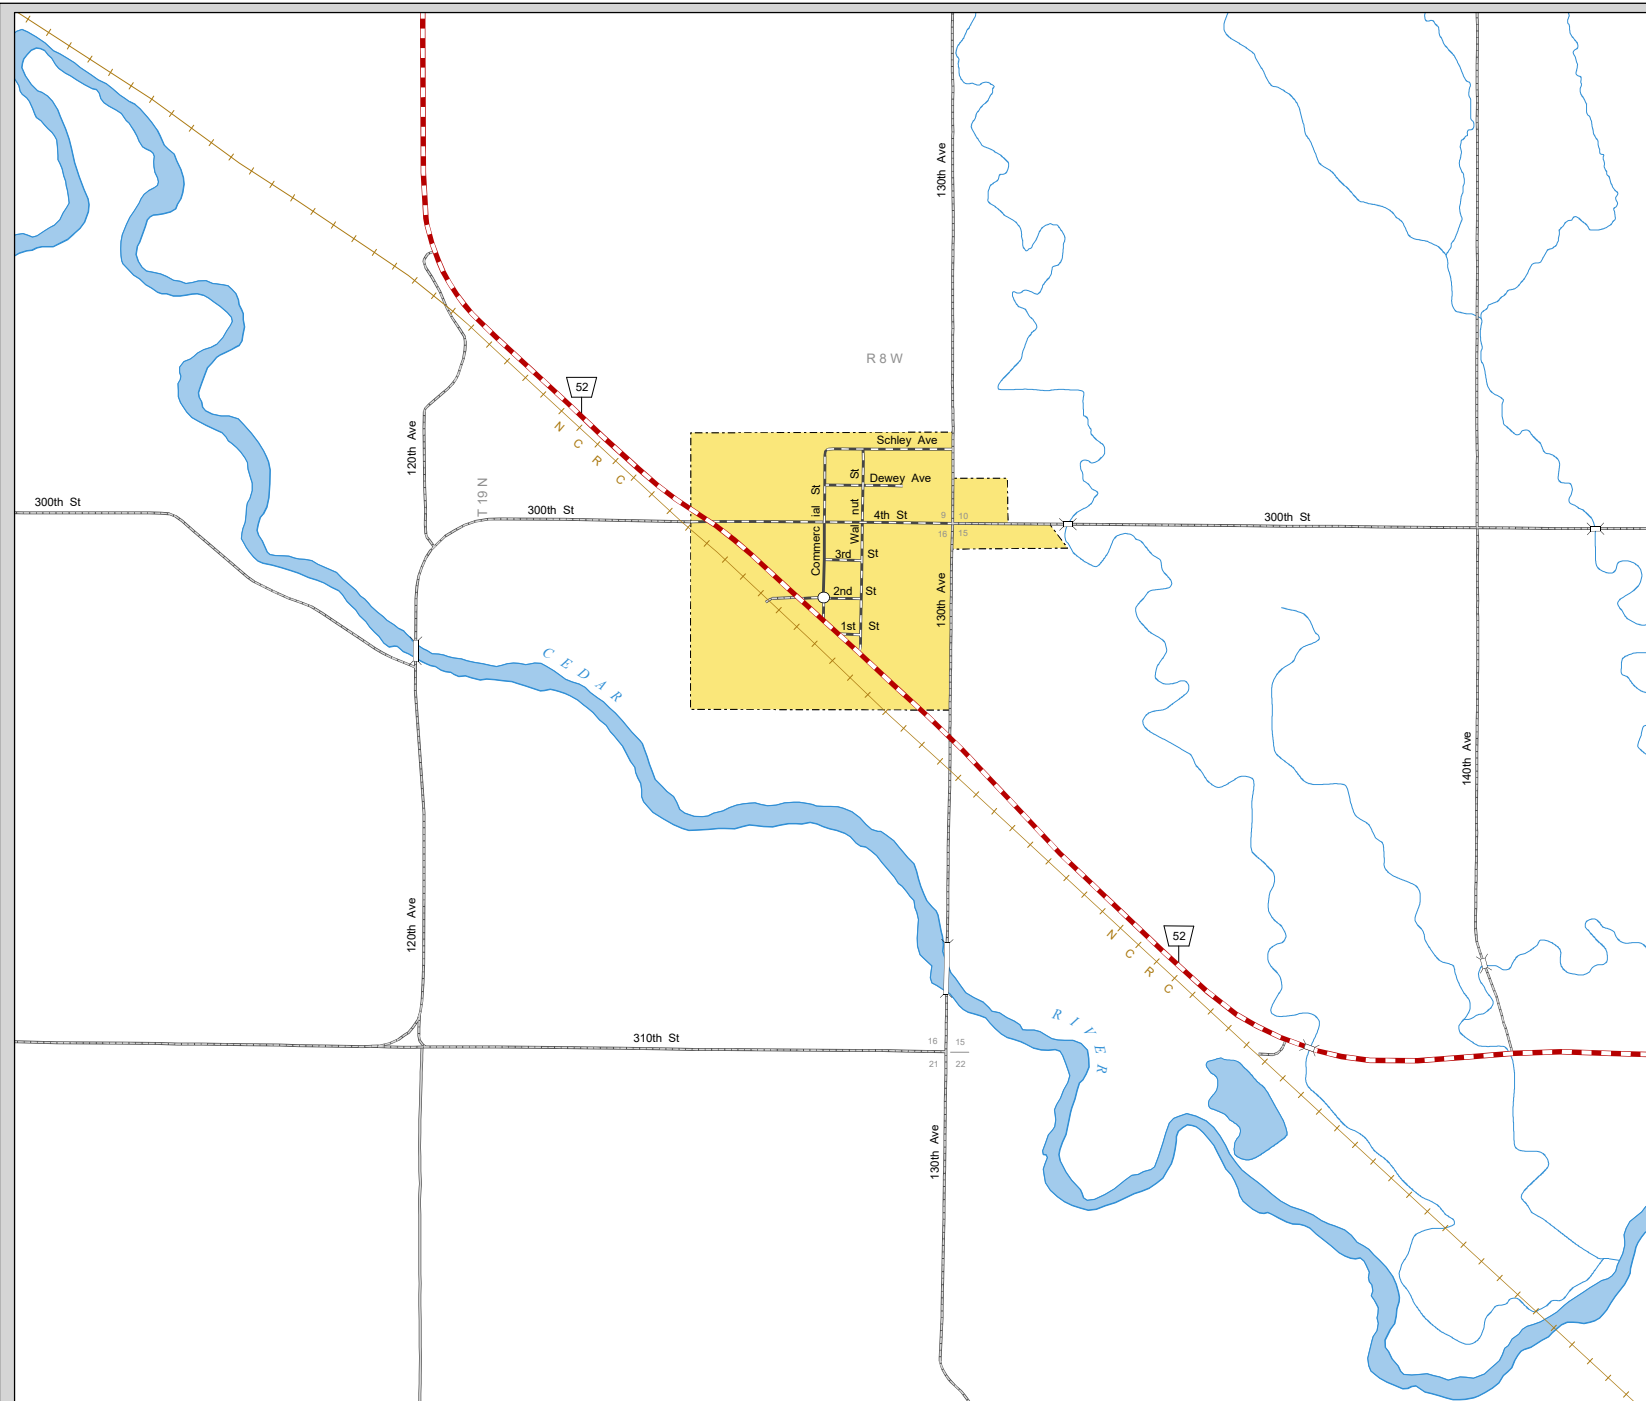

PRIMROSE

BOONE COUNTY
NEBRASKA
POPULATION 61
2020

1. **STATE HIGHWAYS**
2. Interstate Highway
   - Divided Highway
   - Multiple Lane Undivided Highway
   - Concrete/Brick Surface
   - Asphalt/Bituminous Surface
   - Gravel or Crushed Rock
3. **CITY STREETS AND COUNTY ROADS**
4. Divided Street
   - Concrete/Brick Surface
   - Asphalt/Bituminous Surface
   - Gravel or Crushed Rock
   - Unimproved
   - Primitive
   - Interstate Numbered Route
   - U.S. Numbered Route
   - State Numbered Route
   - State Numbered Spur
   - State Numbered Link
   - Main St
   - County Seat
   - City Center
   - Corporate Limits

NEBRASKA

Good Life. Great Journey.

DEPARTMENT OF TRANSPORTATION