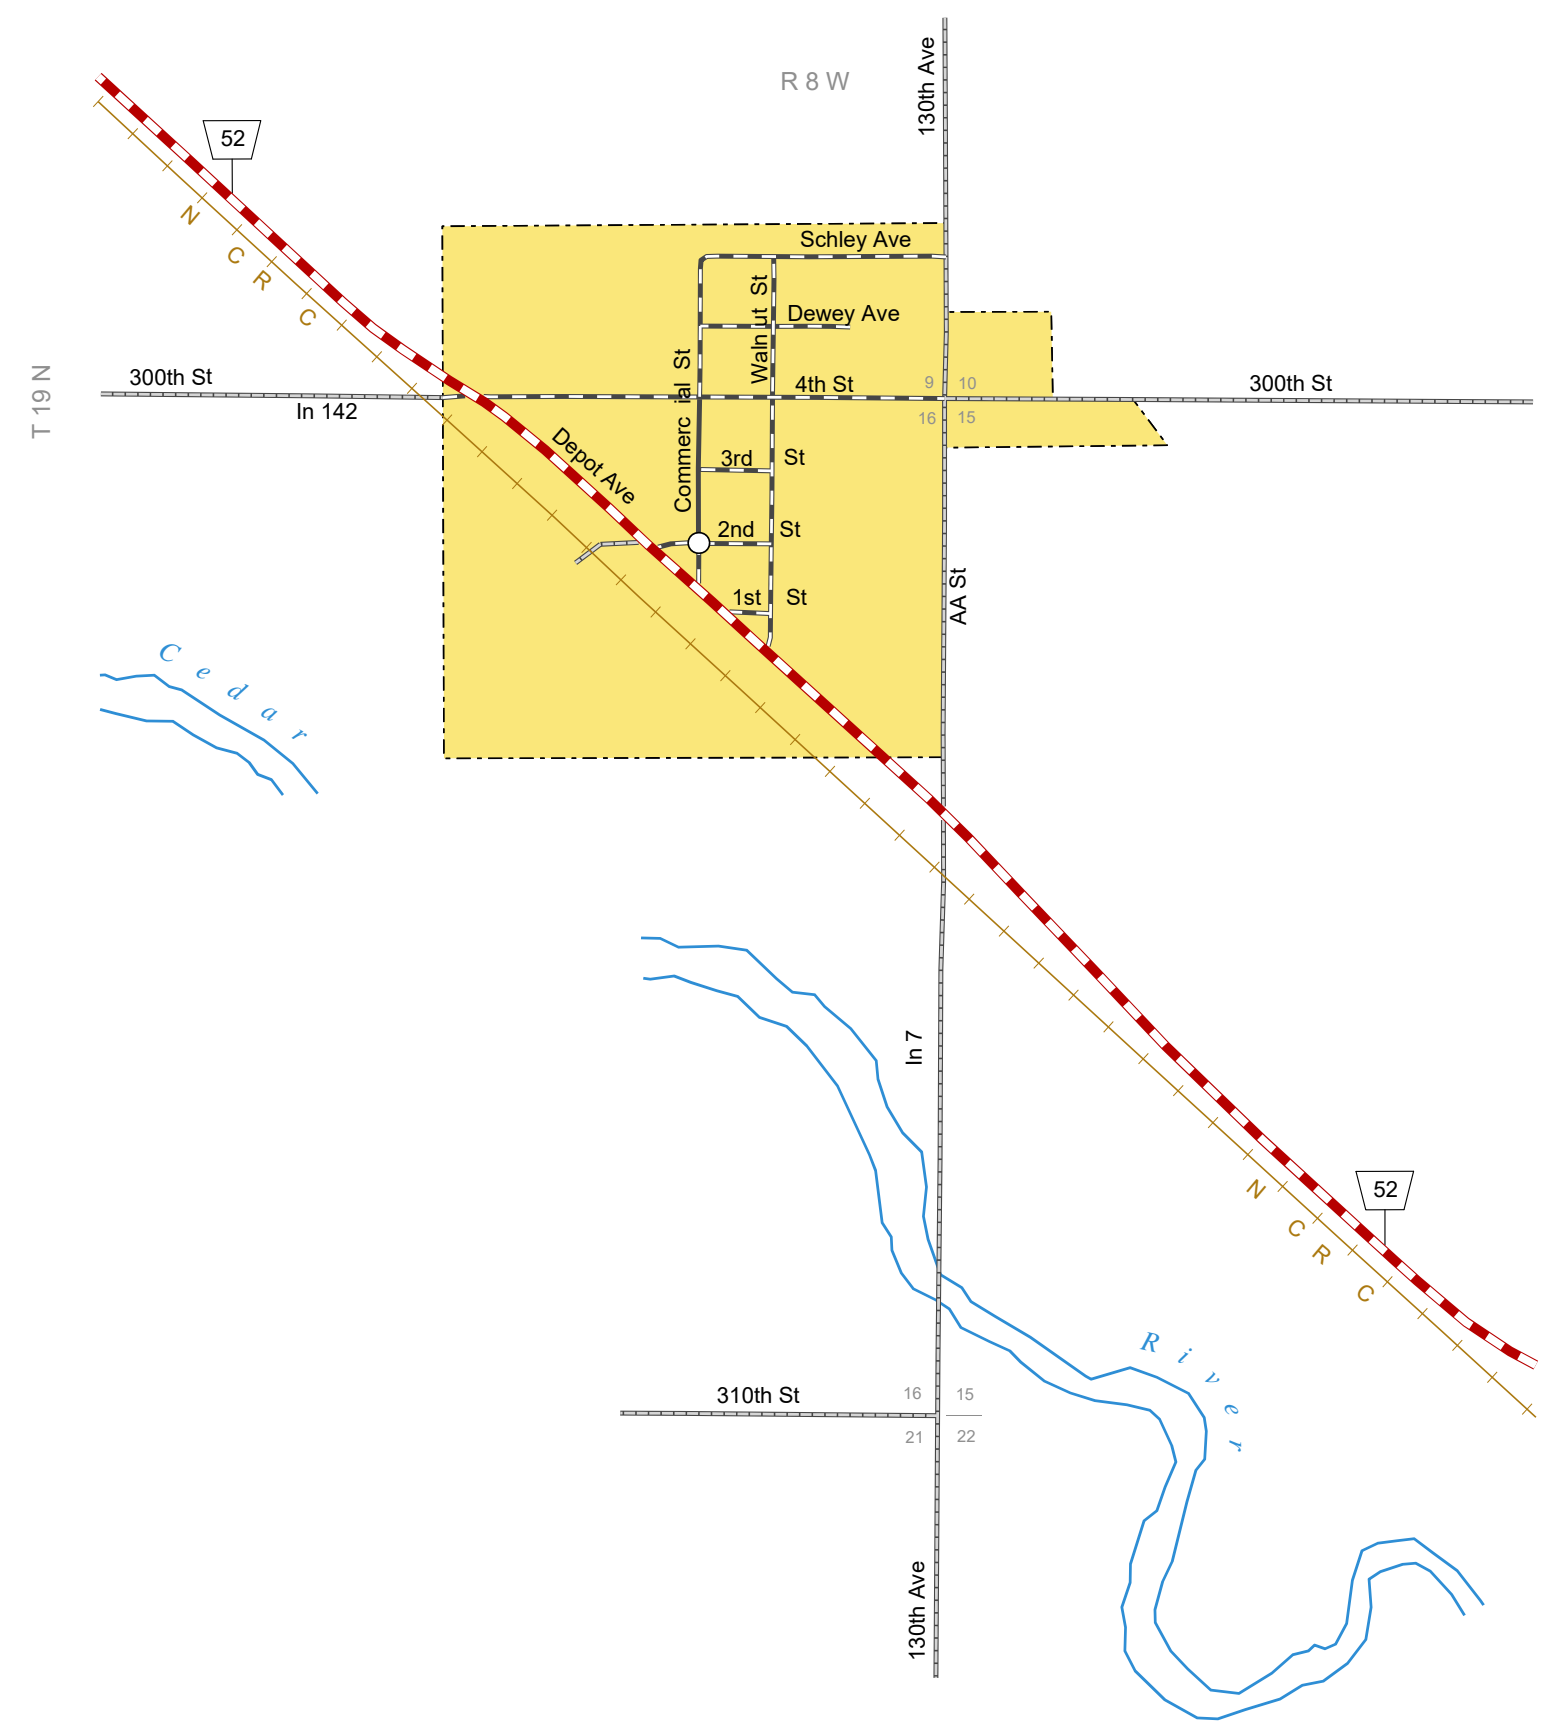

PRIMROSE

BOONE COUNTY
NEBRASKA
POPULATION 61
2017

- STATE HIGHWAYS**
- Interstate Highway
 - Divided Highway
 - Multiple Lane Undivided Highway
 - Concrete/Brick Surface
 - Asphalt/Bituminous Surface
 - Gravel or Crushed Rock
- CITY STREETS AND COUNTY ROADS**
- Divided Street
 - Concrete/Brick Surface
 - Asphalt/Bituminous Surface
 - Gravel or Crushed Rock
 - Unimproved
 - Primitive
 - Interstate Numbered Route
 - U.S. Numbered Route
 - State Numbered Route
 - State Numbered Spur
 - State Numbered Link
 - Street Name
 - County Seat
 - City Center
 - Corporate Limits

This map is to be used for information only and is not intended to show ownership or to be definitive on which roads are public under Nebraska Law. The Nebraska Department of Transportation makes no warranties, guarantees or representations for the accuracy of this information and assumes no liability for errors or omissions. Any inconsistencies should be reported to NDOT.