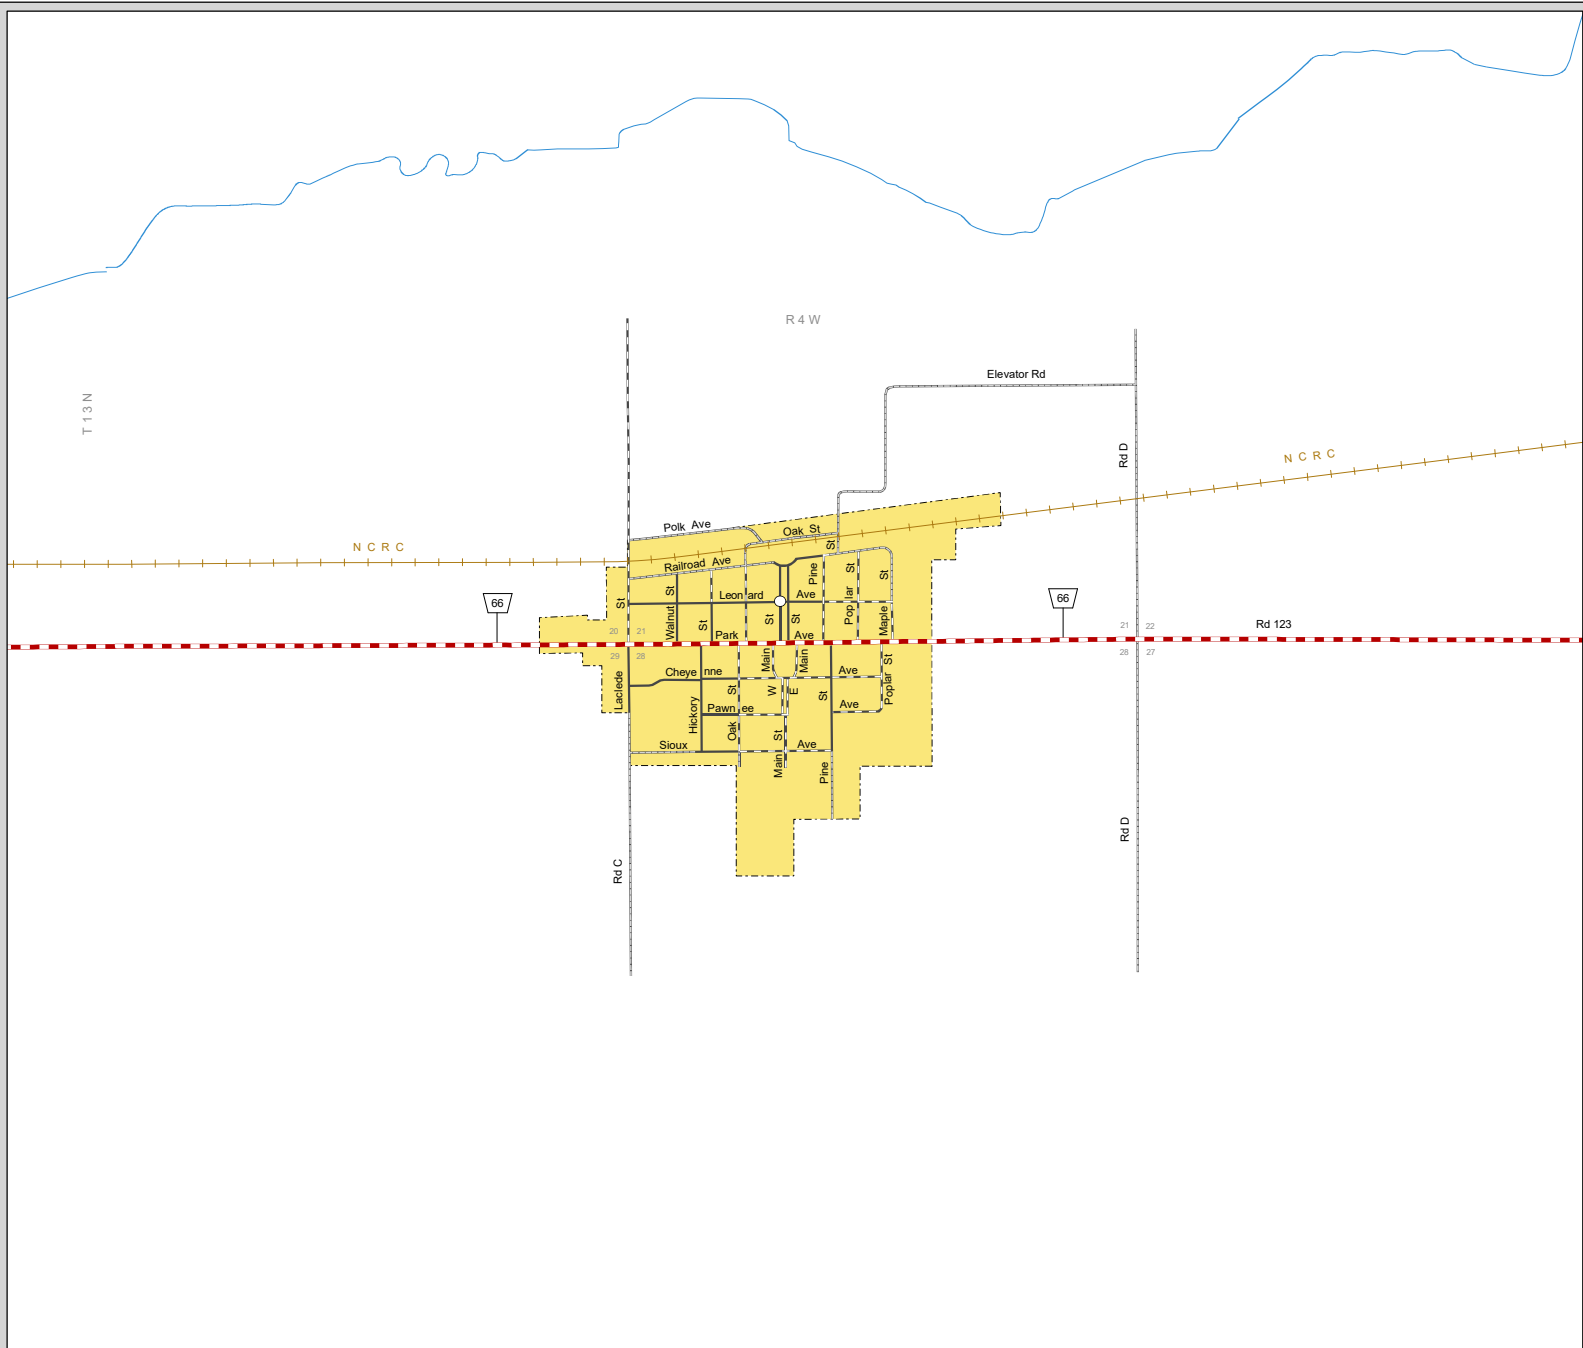

POLK

POLK COUNTY
NEBRASKA
POPULATION 322
2019

1. **STATE HIGHWAYS**
2. Interstate Highway
   - Divided Highway
   - Multiple Lane Undivided Highway
   - Concrete/Brick Surface
   - Asphalt/Bituminous Surface
   - Gravel or Crushed Rock
3. **CITY STREETS AND COUNTY ROADS**
4. Divided Street
   - Concrete/Brick Surface
   - Asphalt/Bituminous Surface
   - Gravel or Crushed Rock
   - Unimproved
   - Primitive
   - Interstate Numbered Route
   - U.S. Numbered Route
   - State Numbered Route
   - State Numbered Spur
   - State Numbered Link
   - Street Name
   - County Seat
   - City Center
   - Corporate Limits