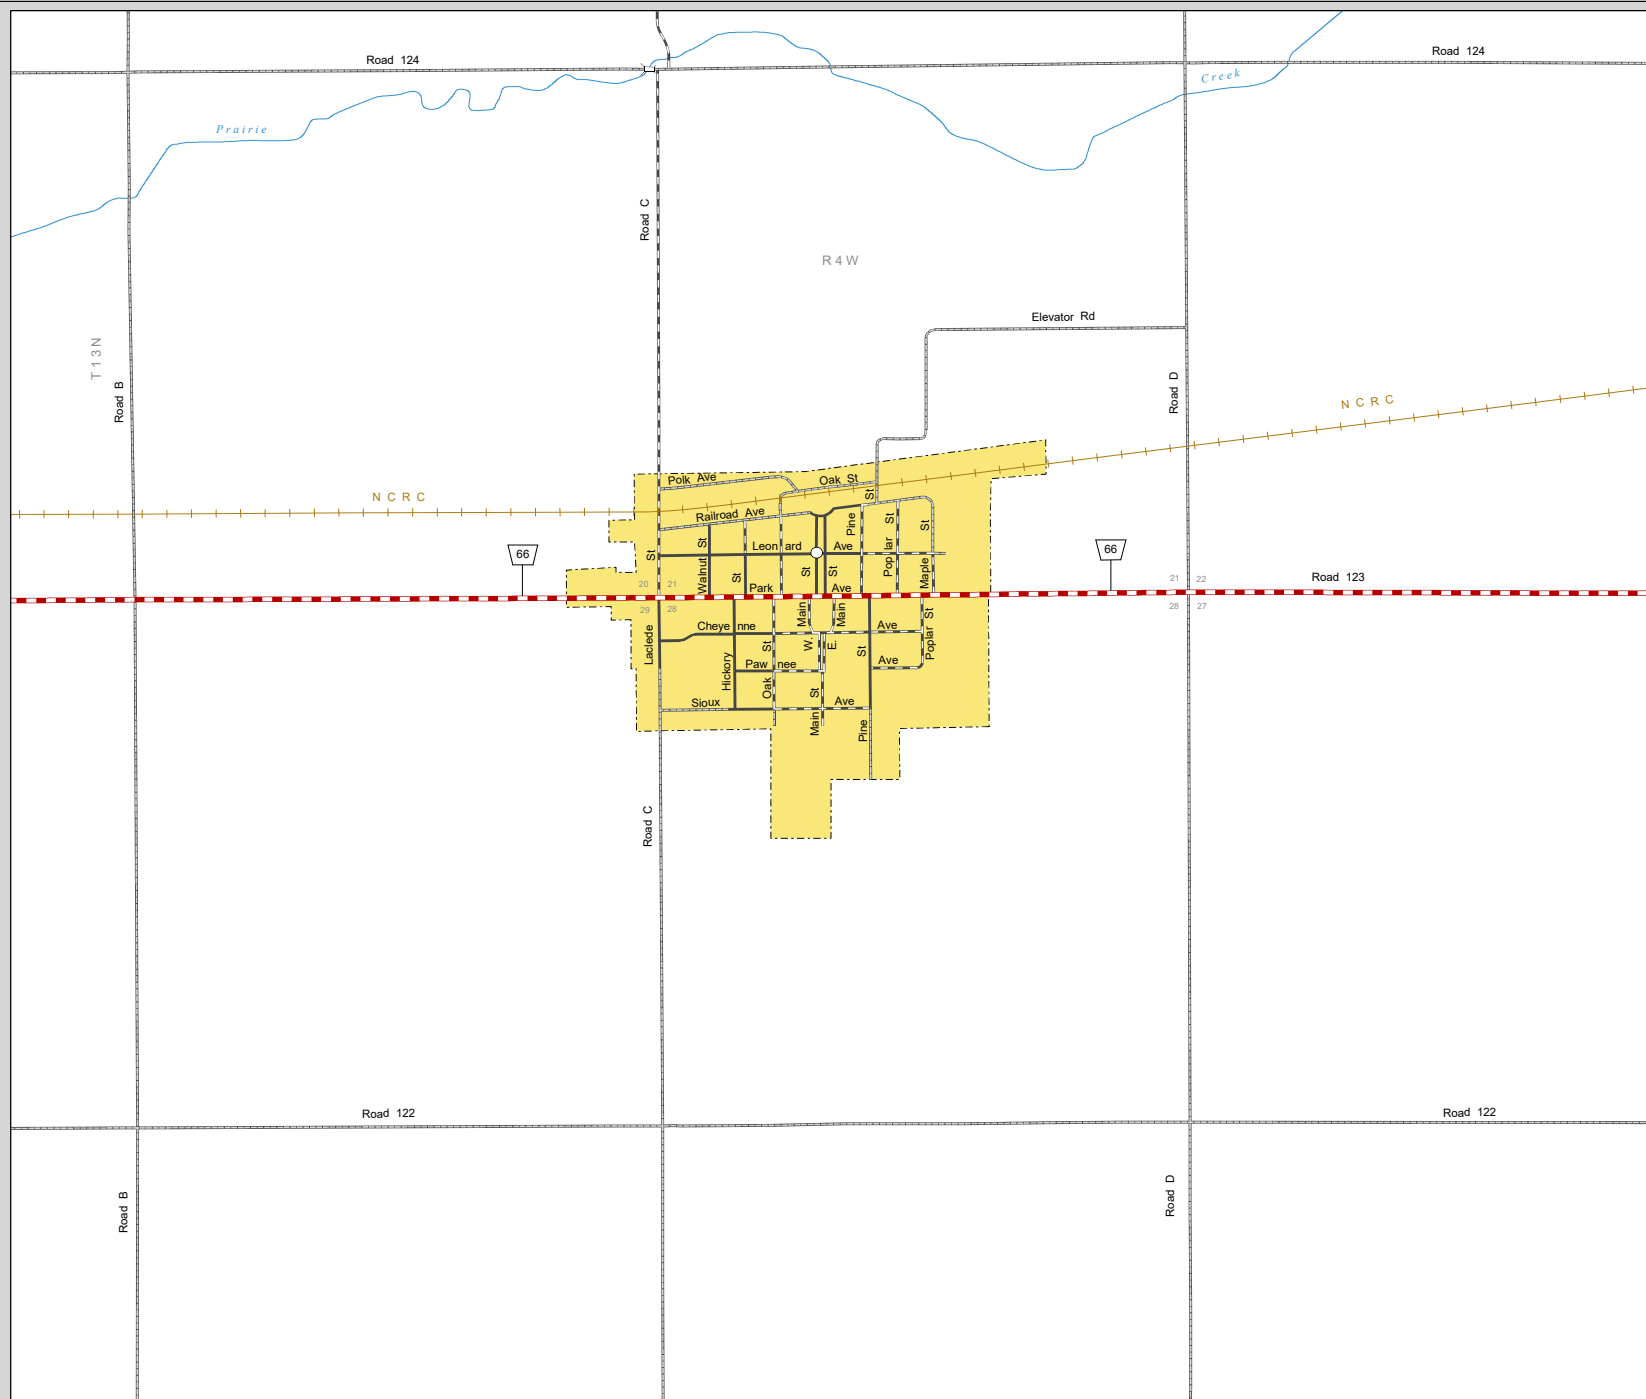

POLK
POLK COUNTY
NEBRASKA
POPULATION 322
2020

1. **STATE HIGHWAYS**
2. Interstate Highway
   - Divided Highway
   - Multiple Lane Undivided Highway
   - Concrete/Brick Surface
   - Asphalt/Bituminous Surface
   - Gravel or Crushed Rock
3. **CITY STREETS AND COUNTY ROADS**
4. Divided Street
   - Concrete/Brick Surface
   - Asphalt/Bituminous Surface
   - Gravel or Crushed Rock
   - Unimproved
   - Primitive
   - Interstate Numbered Route
   - U.S. Numbered Route
   - State Numbered Route
   - State Numbered Spur
   - State Numbered Link
   - Street Name
   - County Seat
   - City Center
   - Corporate Limits