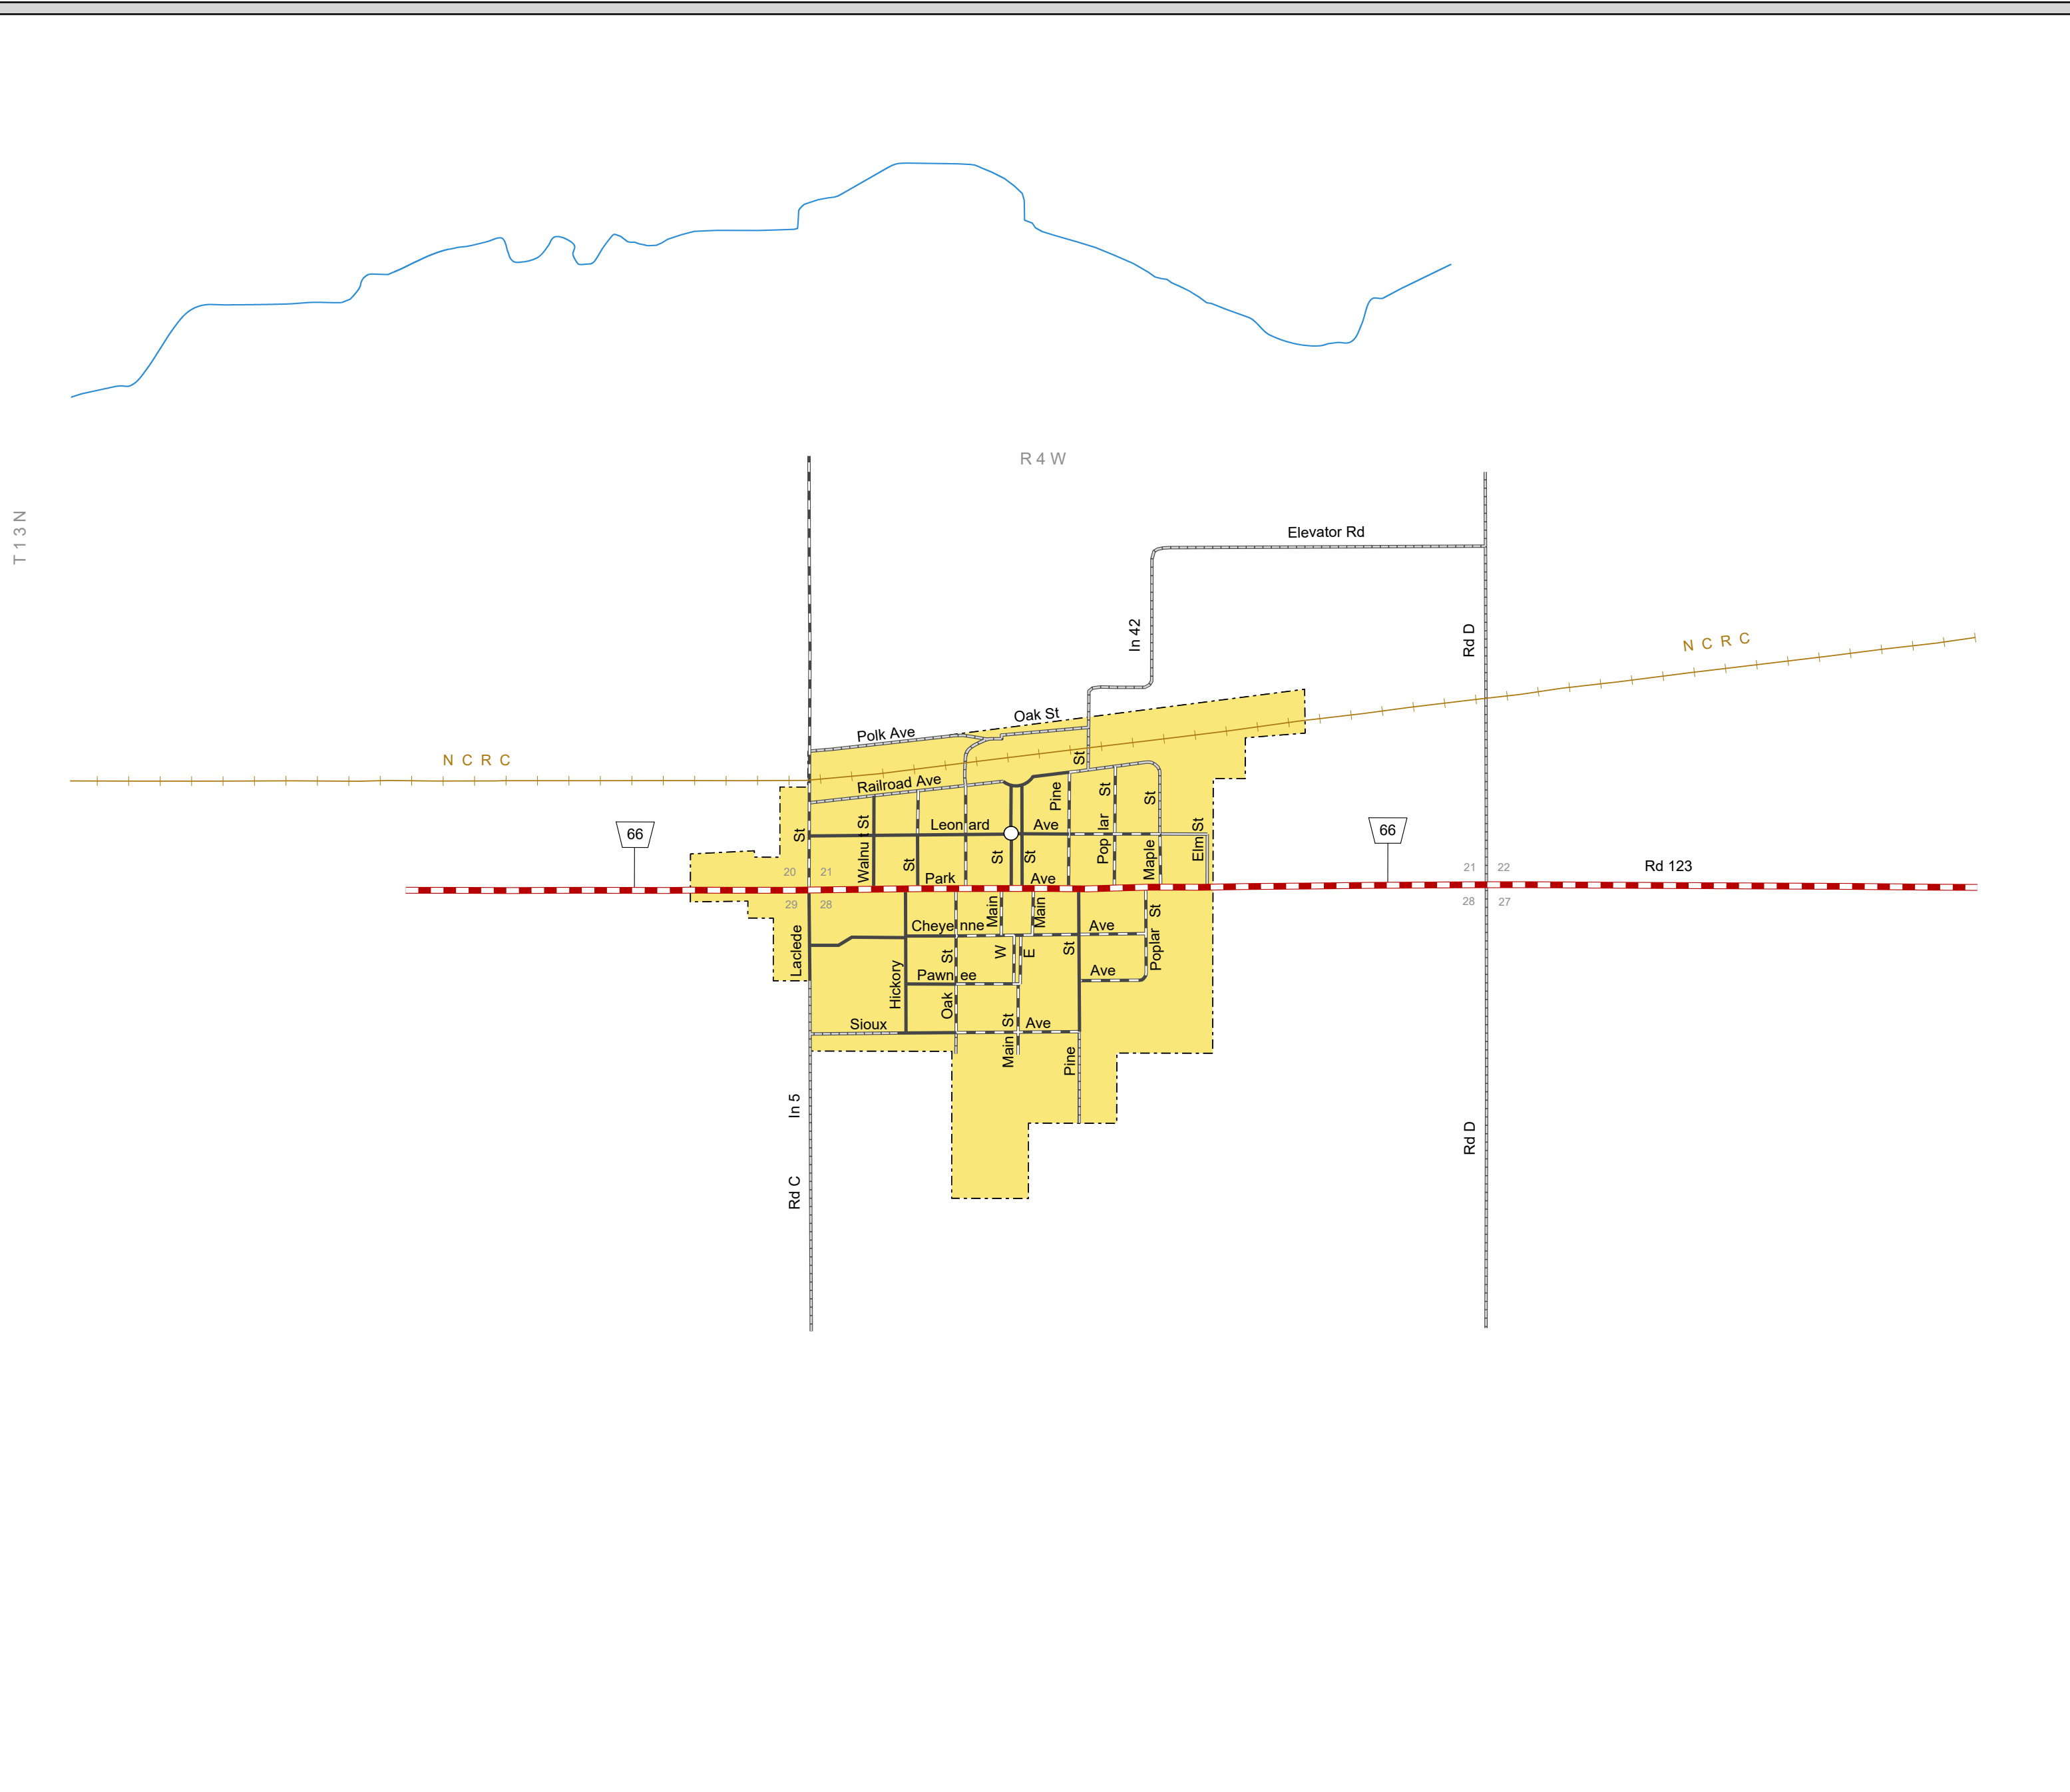

POLK
POLK COUNTY
NEBRASKA
POPULATION 322
2017

- STATE HIGHWAYS**
- Interstate Highway
 - Divided Highway
 - Multiple Lane Undivided Highway
 - Concrete/Brick Surface
 - Asphalt/Bituminous Surface
 - Gravel or Crushed Rock
- CITY STREETS AND COUNTY ROADS**
- Divided Street
 - Concrete/Brick Surface
 - Asphalt/Bituminous Surface
 - Gravel or Crushed Rock
 - Unimproved
 - Primitive
 - Interstate Numbered Route
 - U.S. Numbered Route
 - State Numbered Route
 - State Numbered Spur
 - State Numbered Link
 - Street Name
 - County Seat
 - City Center
 - Corporate Limits

This map is to be used for information only and is not intended to show ownership or to be definitive on which roads are public under Nebraska Law. The Nebraska Department of Transportation makes no warranties, guarantees or representations for the accuracy of this information and assumes no liability for errors or omissions. Any inconsistencies should be reported to NDOT.