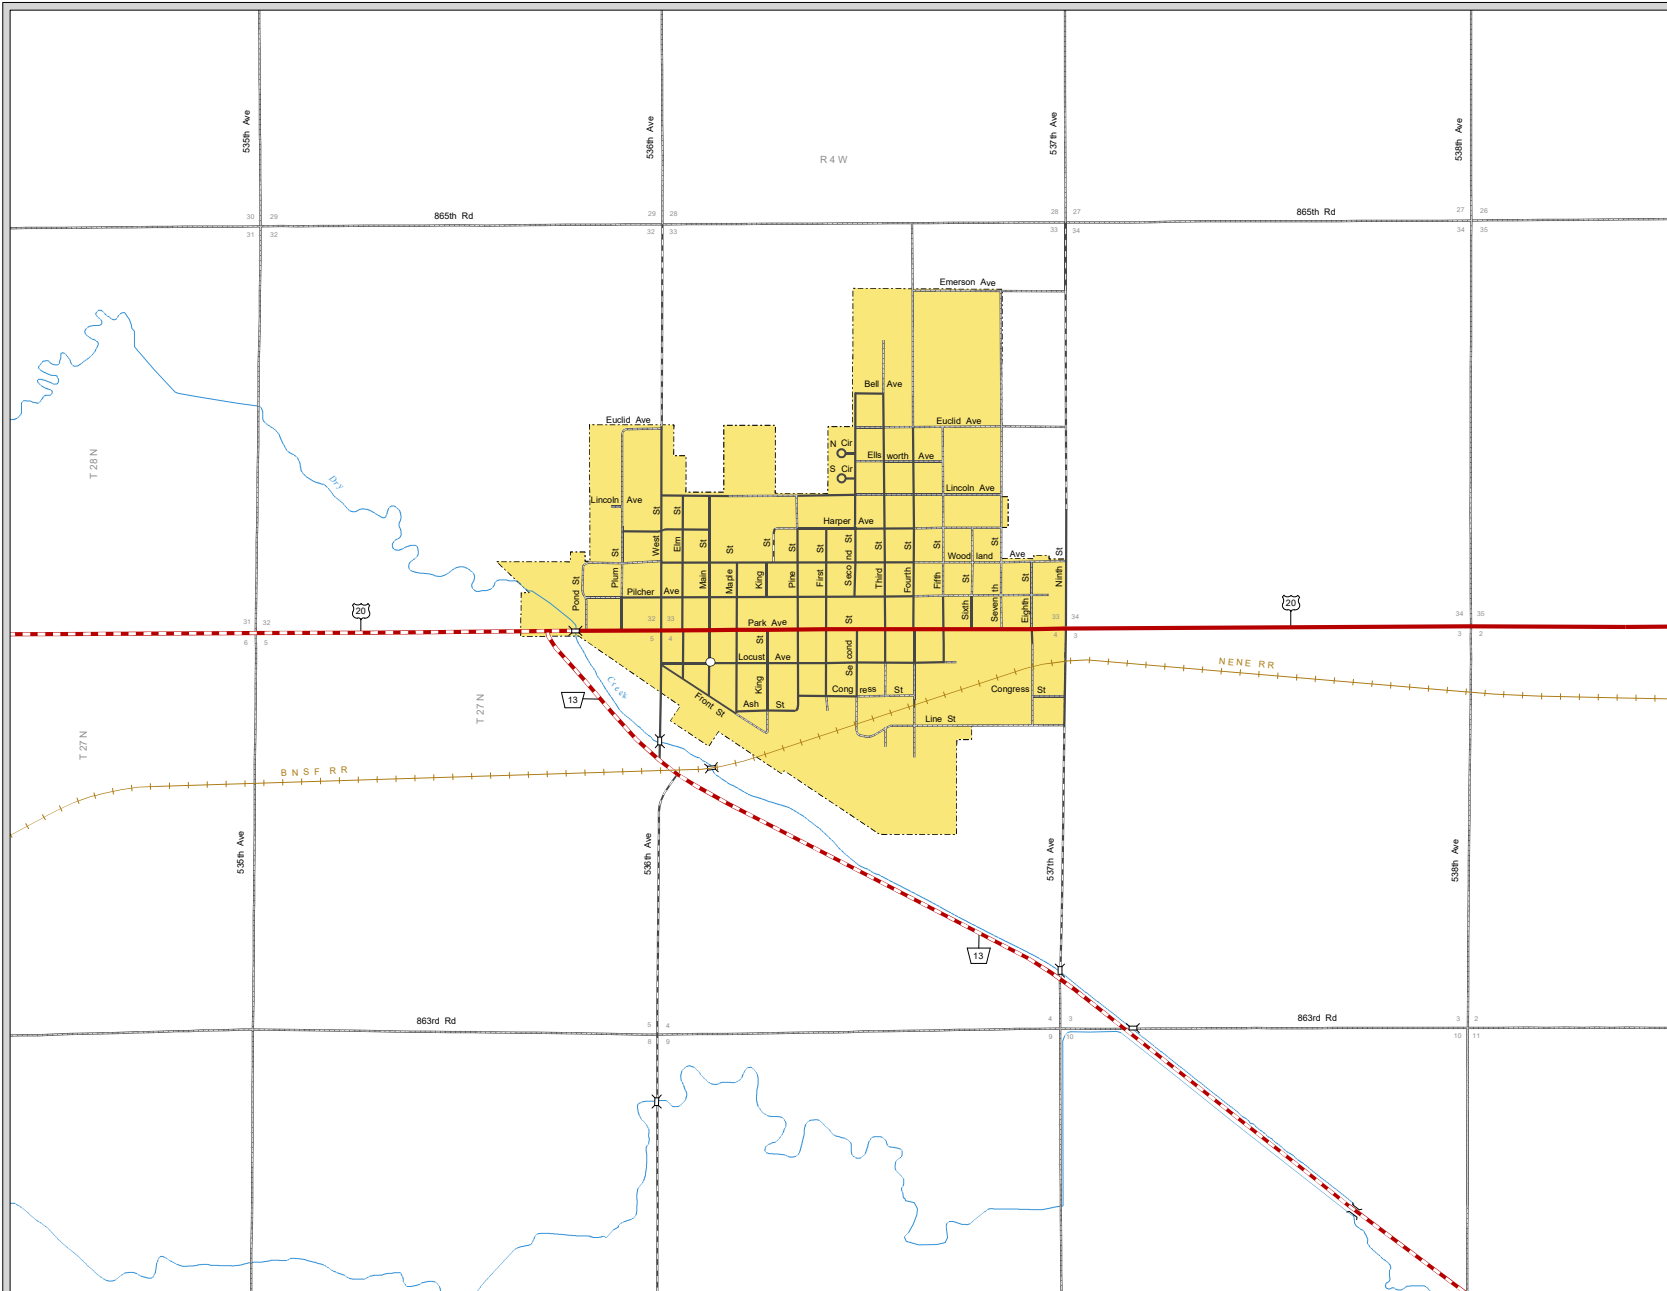

PLAINVIEW

PIERCE COUNTY
NEBRASKA
POPULATION 1,246
2020

- **STATE HIGHWAYS**
- Interstate Highway
- Divided Highway
- Multiple Lane Undivided Highway
- Concrete/Brick Surface
- Asphalt/Stumous Surface
- Gravel or Crushed Rock
- **CITY STREETS AND COUNTY ROADS**
- Divided Street
- Concrete/Brick Surface
- Asphalt/Stumous Surface
- Gravel or Crushed Rock
- Unimproved
- Primitive
- Interstate Numbered Route
- U.S. Numbered Route
- State Numbered Route
- State Numbered Spur
- State Numbered Link
- Main St Street Name
- County Seat
- City Center
- Corporate Limits