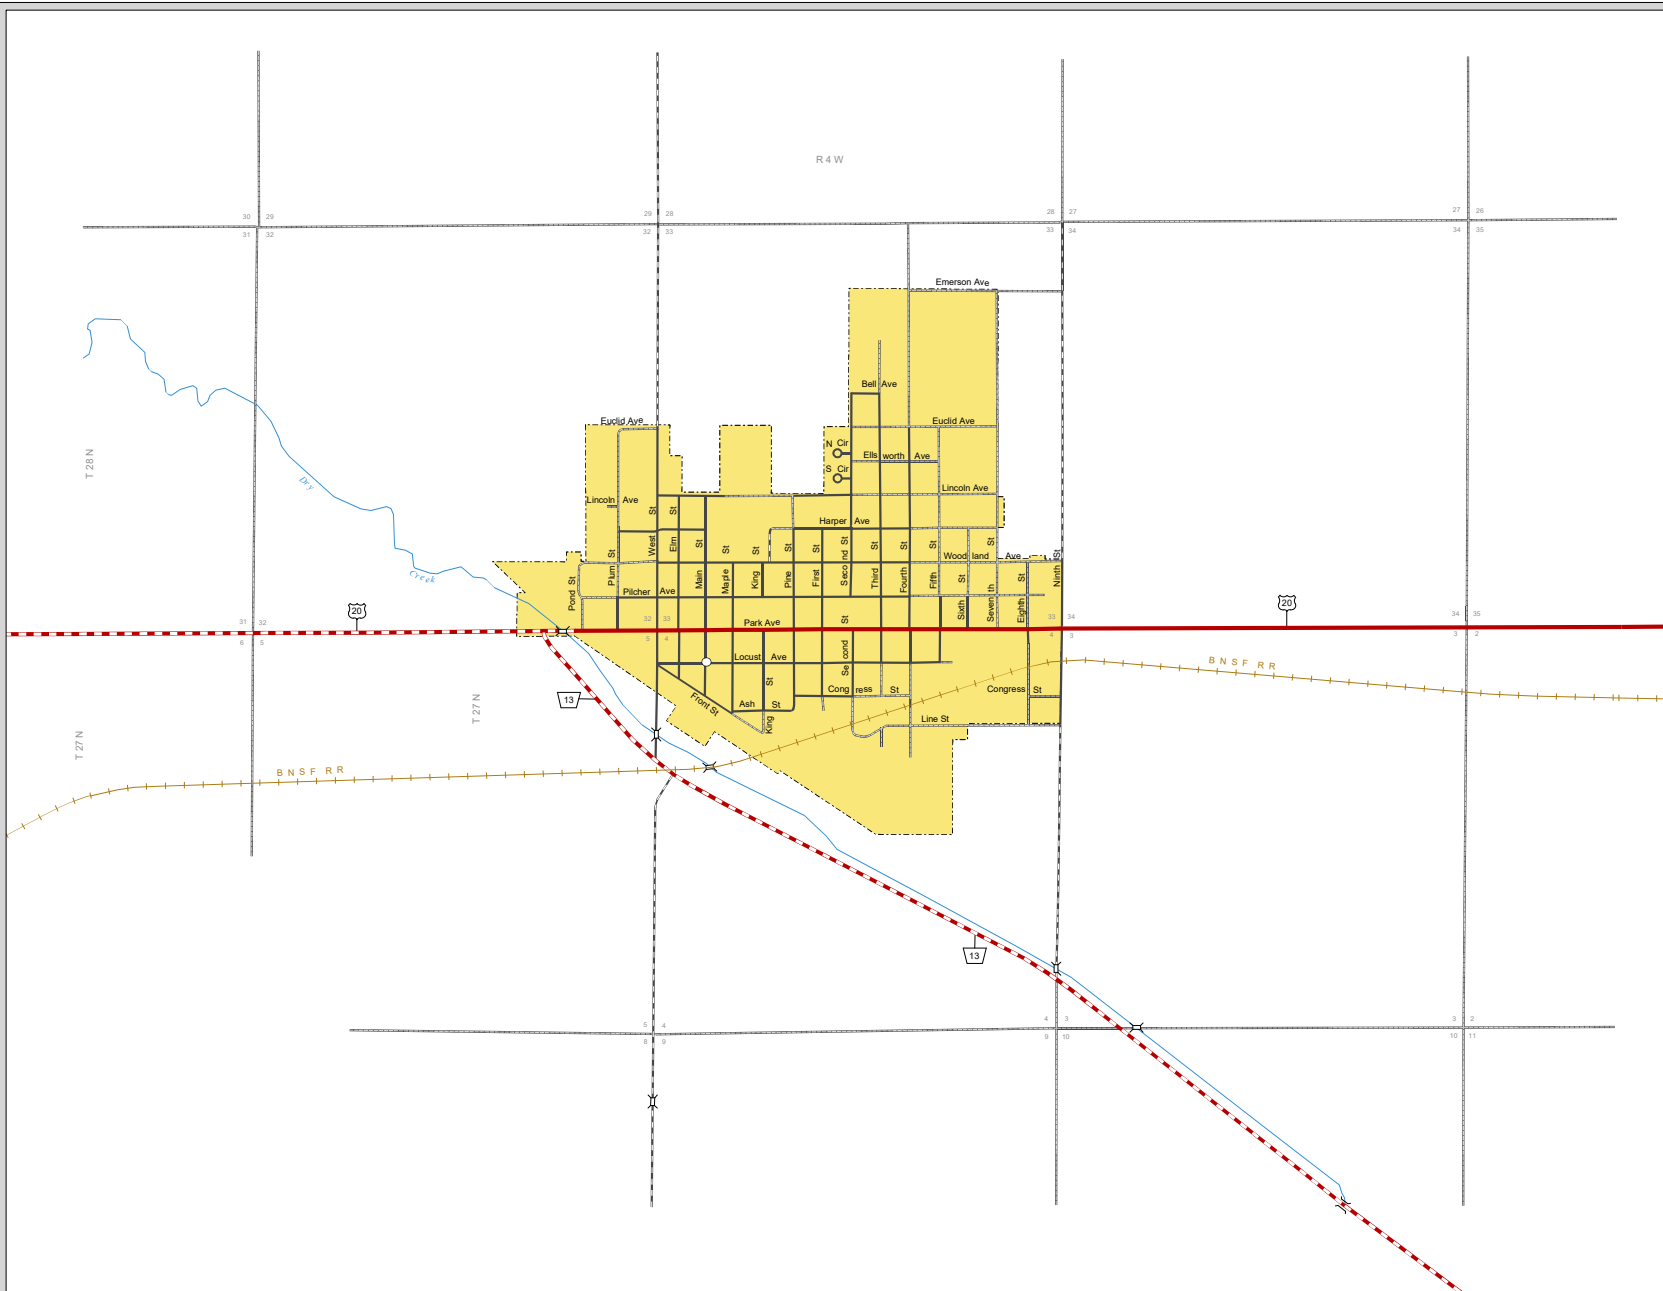

PLAINVIEW

PIERCE COUNTY
NEBRASKA
POPULATION 1,246
2019

- **STATE HIGHWAYS**
- Interstate Highway
- Divided Highway
- Multiple Lane Undivided Highway
- Concrete/Brick Surface
- Asphalt/Bituminous Surface
- Gravel or Crushed Rock
- **CITY STREETS AND COUNTY ROADS**
- Divided Street
- Concrete/Brick Surface
- Asphalt/Bituminous Surface
- Gravel or Crushed Rock
- Unimproved
- Primitive
- Interstate Numbered Route
- U.S. Numbered Route
- State Numbered Route
- State Numbered Spur
- State Numbered Link
- Main St Street Name
- County Seat
- City Center
- Corporate Limits