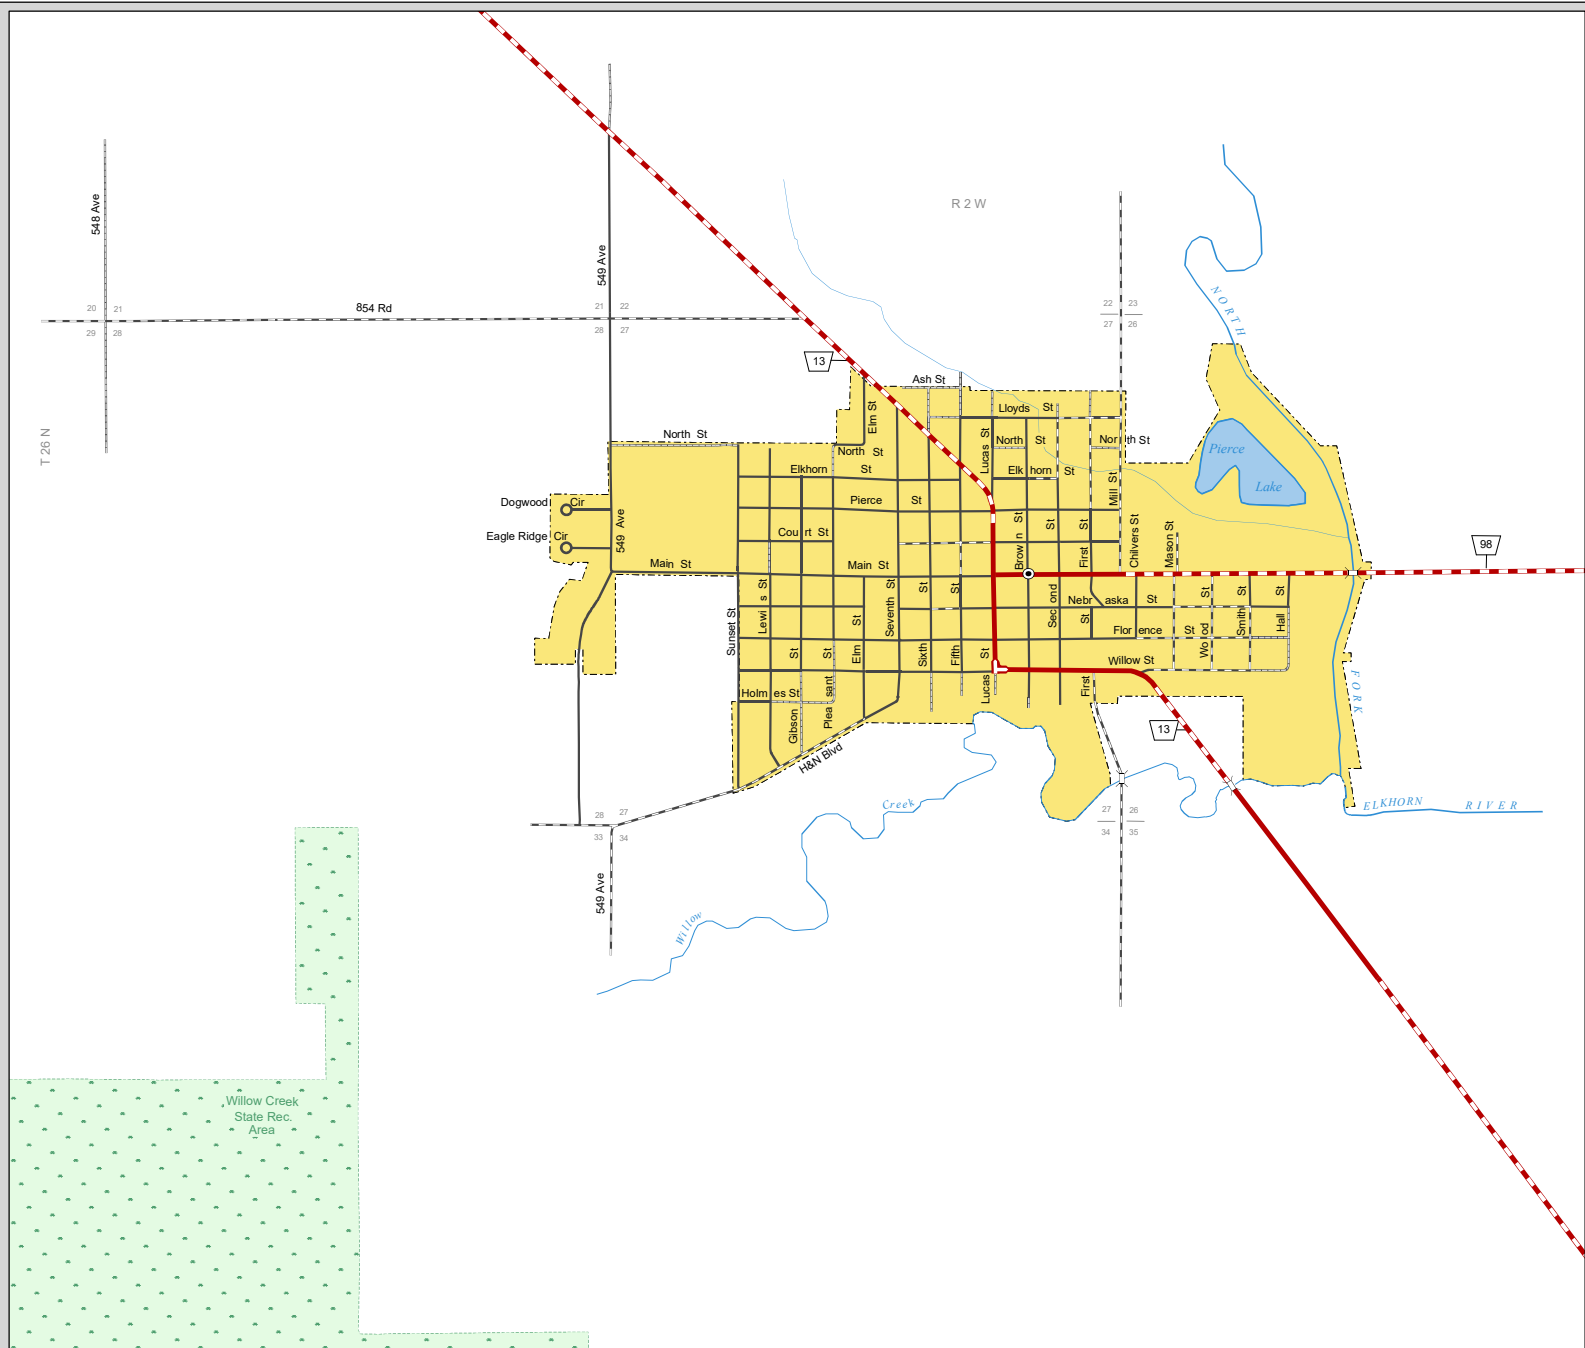

PIERCE

PIERCE COUNTY
NEBRASKA
POPULATION 1,767
2019

1. **STATE HIGHWAYS**
2. Interstate Highway
   - Divided Highway
   - Multiple Lane Undivided Highway
   - Concrete/Brick Surface
   - Asphalt/Bituminous Surface
   - Gravel or Crushed Rock
3. **CITY STREETS AND COUNTY ROADS**
4. Divided Street
   - Concrete/Brick Surface
   - Asphalt/Bituminous Surface
   - Gravel or Crushed Rock
   - Unimproved
   - Primitive
   - Interstate Numbered Route
   - U.S. Numbered Route
   - State Numbered Route
   - State Numbered Spur
   - State Numbered Link
   - Street Name
   - County Seat
   - City Center
   - Corporate Limits