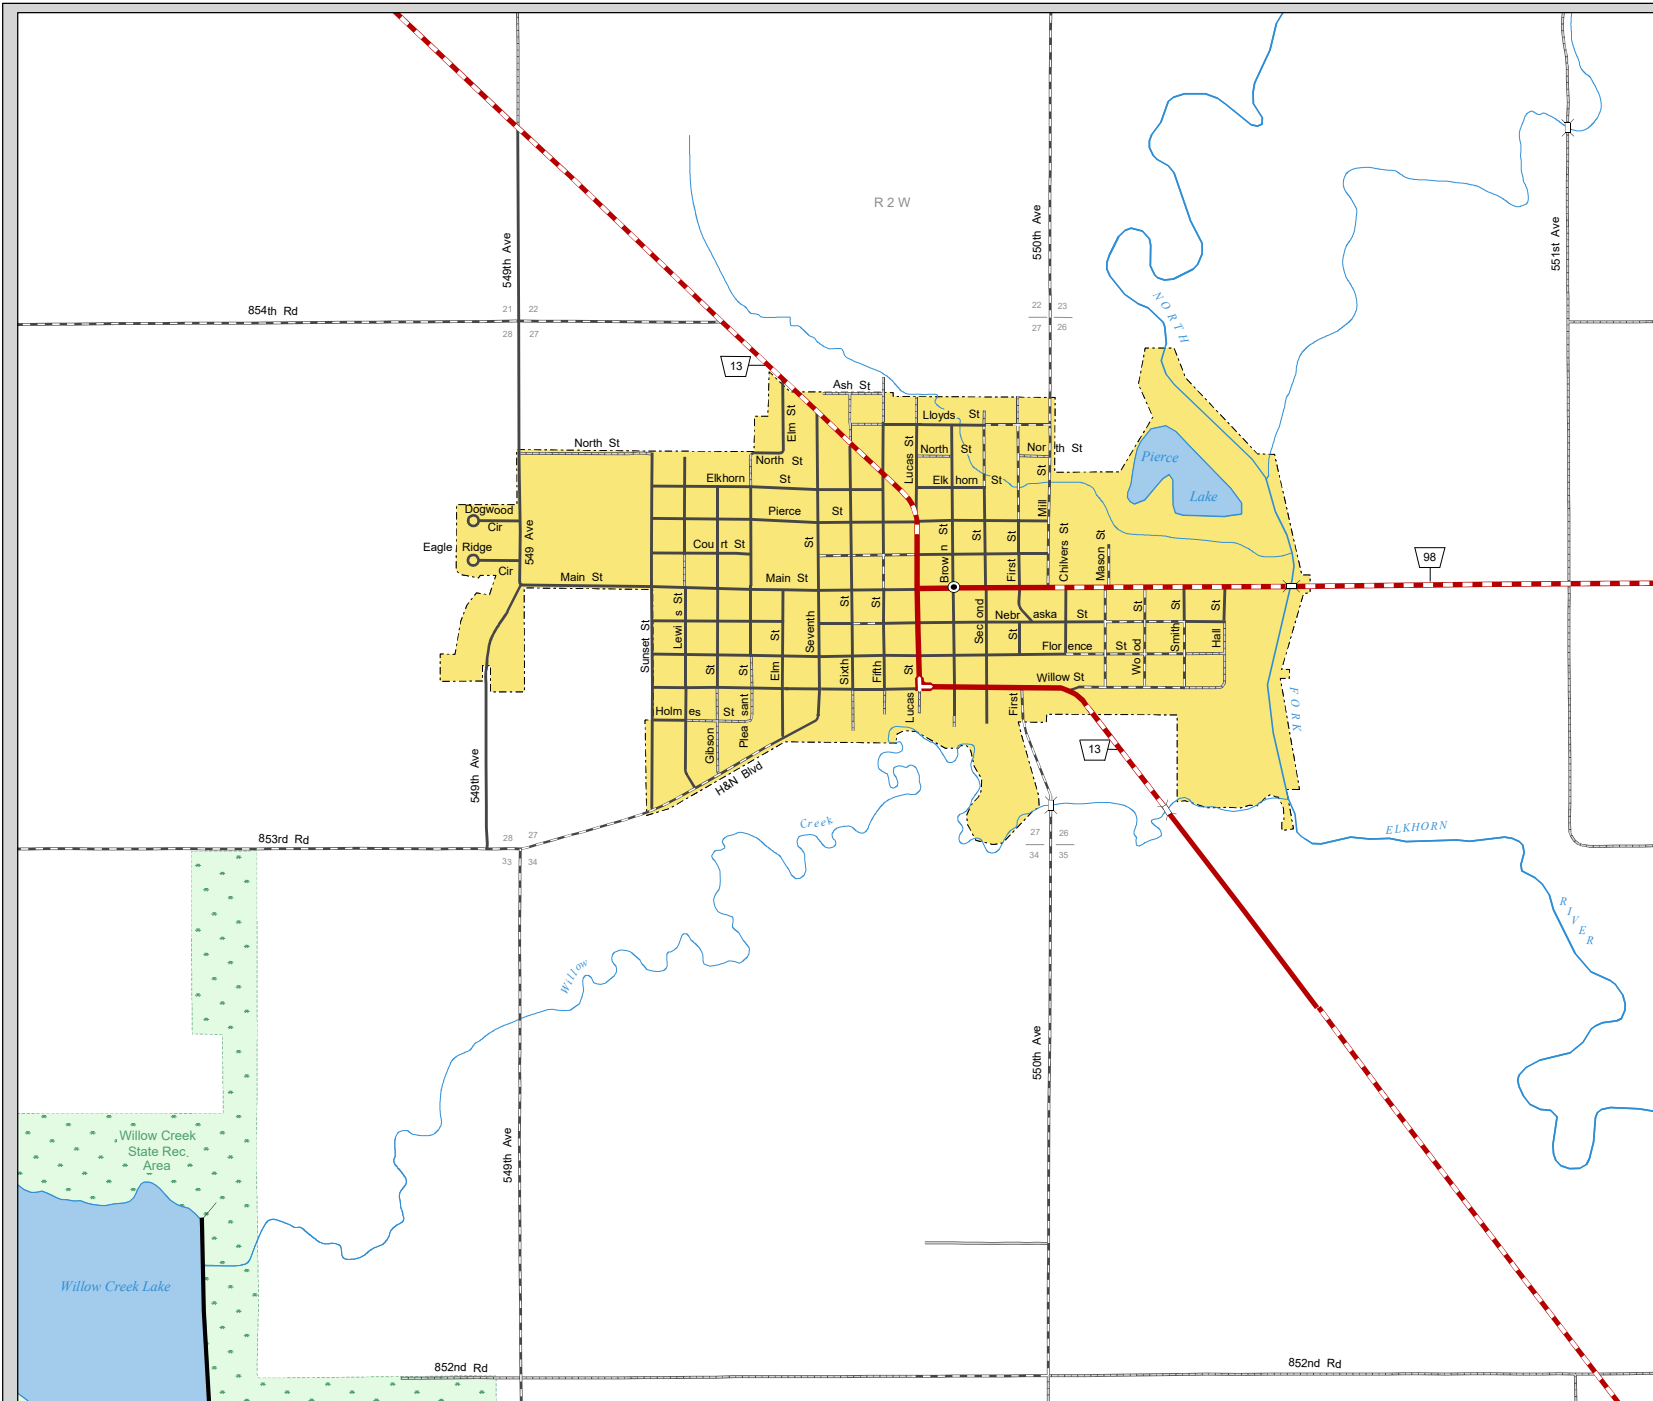

PIERCE

PIERCE COUNTY
NEBRASKA
POPULATION 1,767
2020

1. **STATE HIGHWAYS**
2. Interstate Highway
   - Divided Highway
   - Multiple Lane Undivided Highway
   - Concrete/Brick Surface
   - Asphalt/Bituminous Surface
   - Gravel or Crushed Rock
3. **CITY STREETS AND COUNTY ROADS**
4. Divided Street
   - Concrete/Brick Surface
   - Asphalt/Bituminous Surface
   - Gravel or Crushed Rock
   - Unimproved
   - Primitive
   - Interstate Numbered Route
   - U.S. Numbered Route
   - State Numbered Route
   - State Numbered Spur
   - State Numbered Link
   - Street Name
   - County Seat
   - City Center
   - Corporate Limits

NEBRASKA

Good Life. Great Journey.

DEPARTMENT OF TRANSPORTATION