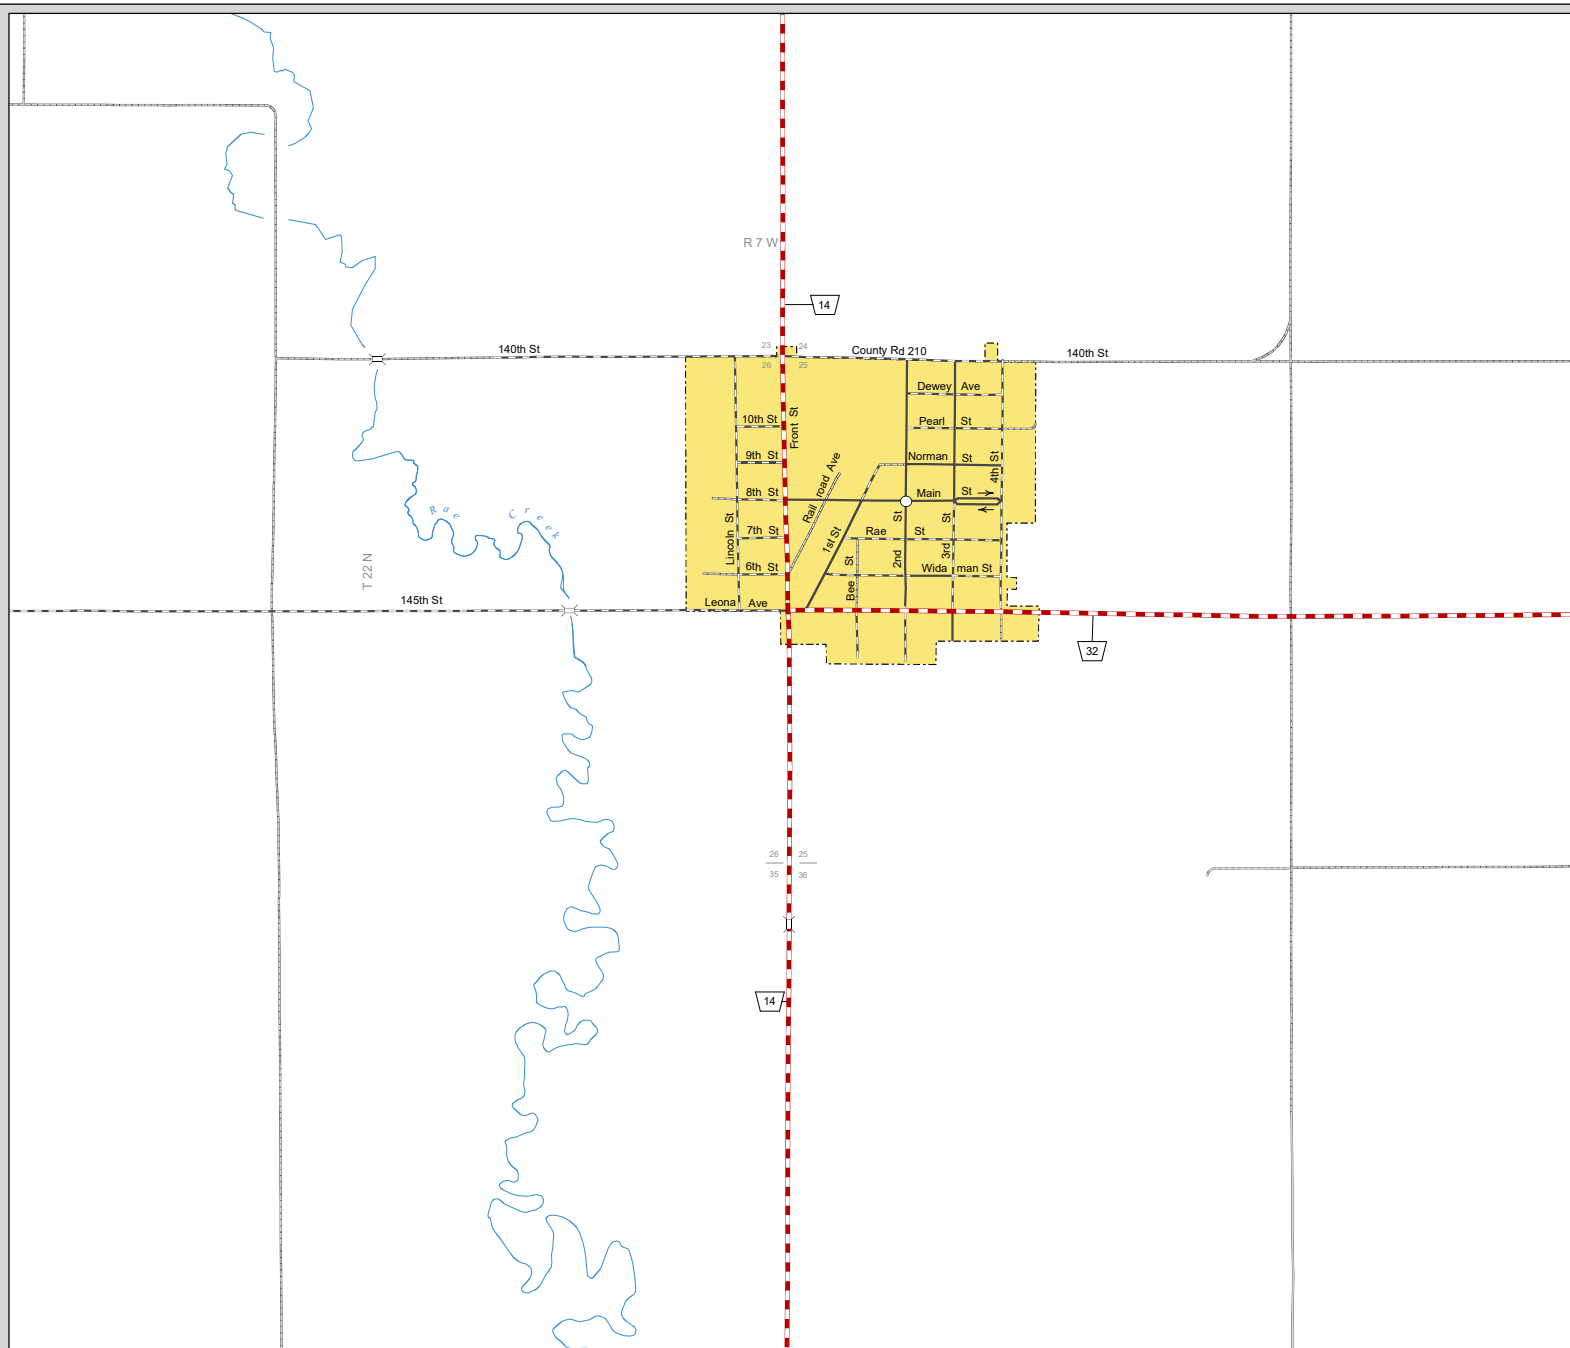

PETERSBURG

BOONE COUNTY
NEBRASKA
POPULATION 333
2019

1. **STATE HIGHWAYS**
2. Interstate Highway
   - Divided Highway
   - Multiple Lane Undivided Highway
   - Concrete/Brick Surface
   - Asphalt/Bituminous Surface
   - Gravel or Crushed Rock
3. **CITY STREETS AND COUNTY ROADS**
4. Divided Street
   - Concrete/Brick Surface
   - Asphalt/Bituminous Surface
   - Gravel or Crushed Rock
   - Unimproved
   - Primitive
   - Interstate Numbered Route
   - U.S. Numbered Route
   - State Numbered Route
   - State Numbered Spur
   - State Numbered Link
   - Street Name
   - County Seat
   - City Center
   - Corporate Limits