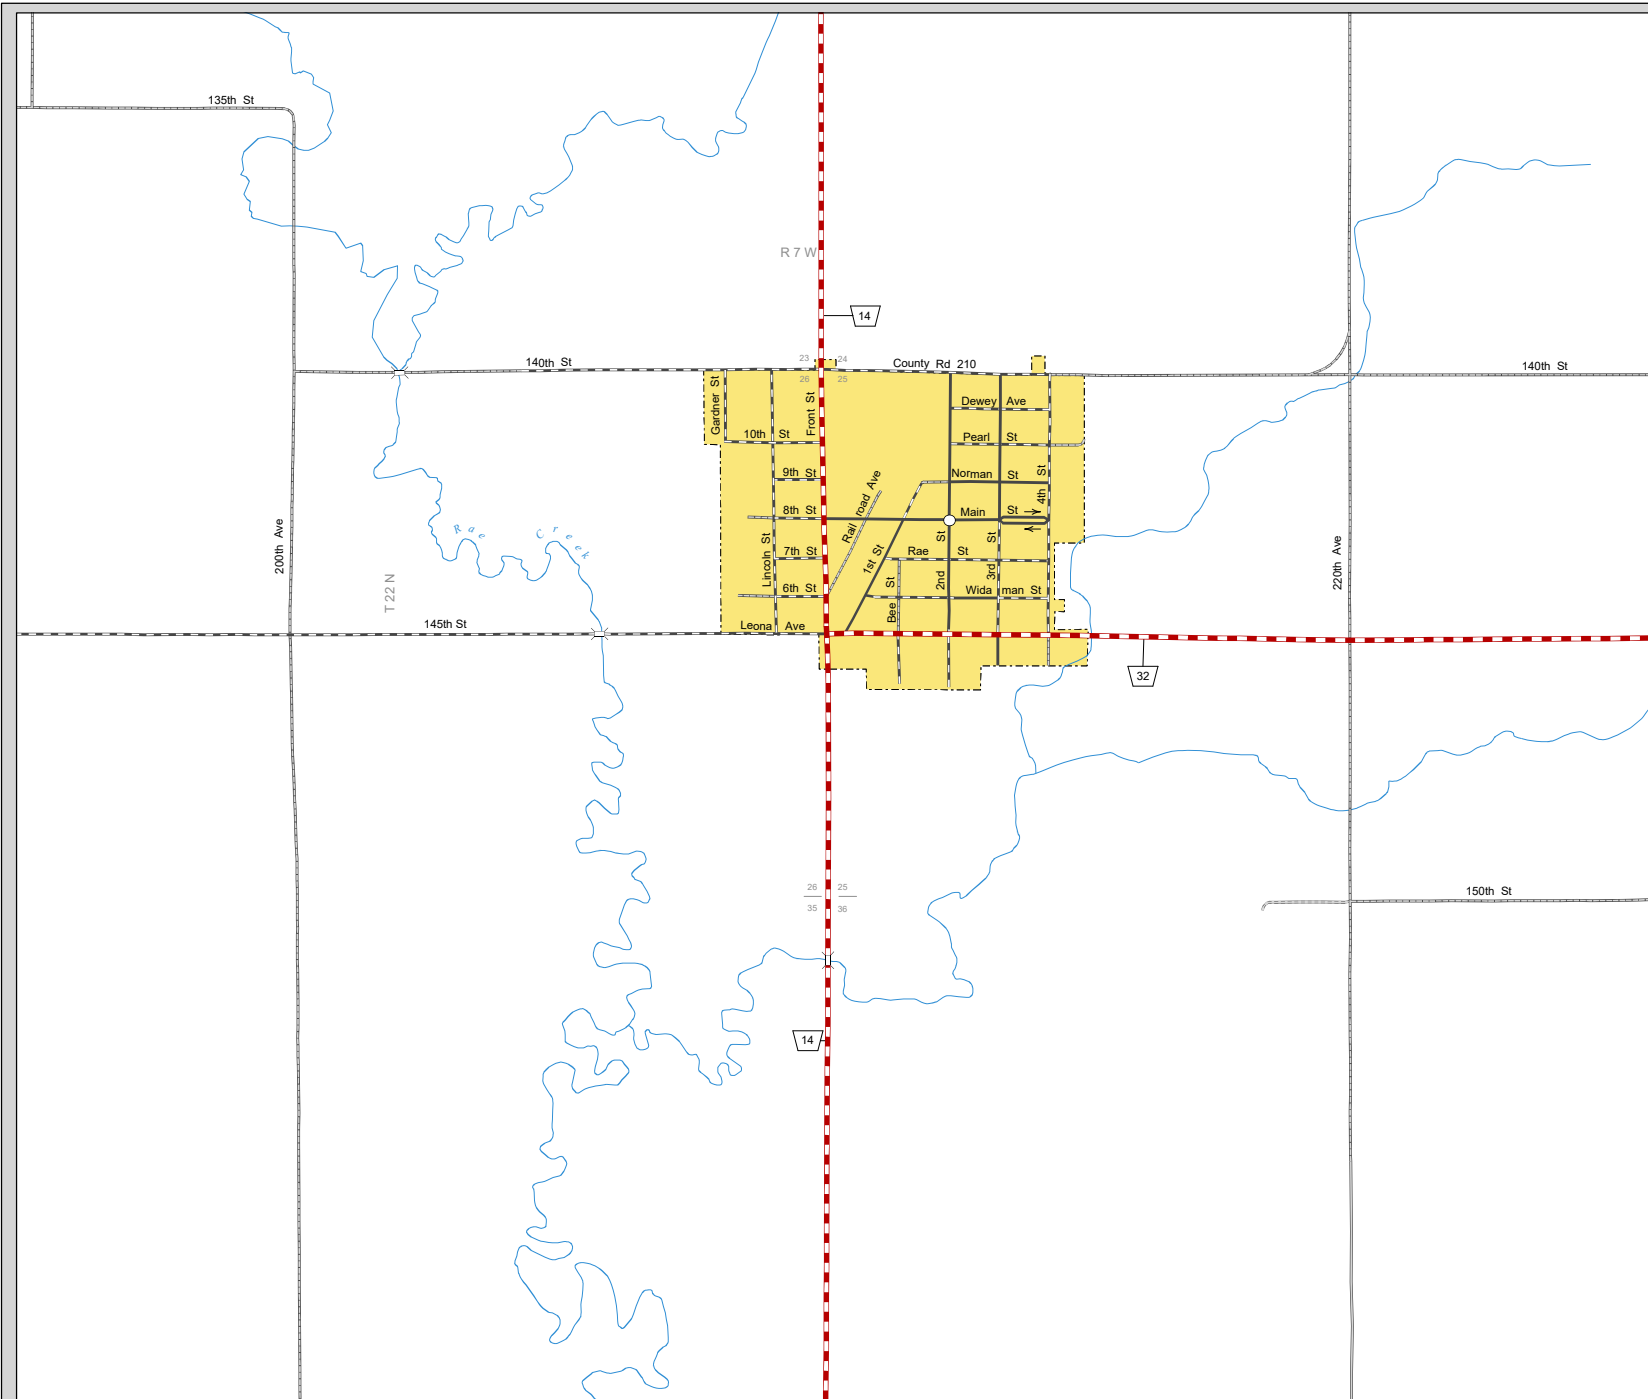

PETERSBURG

BOONE COUNTY
NEBRASKA
POPULATION 333
2020

- **STATE HIGHWAYS**
- Interstate Highway
- Divided Highway
- Multiple Lane Undivided Highway
- Concrete/Brick Surface
- Asphalt/Bituminous Surface
- Gravel or Crushed Rock
- **CITY STREETS AND COUNTY ROADS**
- Divided Street
- Concrete/Brick Surface
- Asphalt/Bituminous Surface
- Gravel or Crushed Rock
- Unimproved
- Primitive
- Interstate Numbered Route
- U.S. Numbered Route
- State Numbered Route
- State Numbered Spur
- State Numbered Link
- Street Name
- County Seat
- City Center
- Corporate Limits