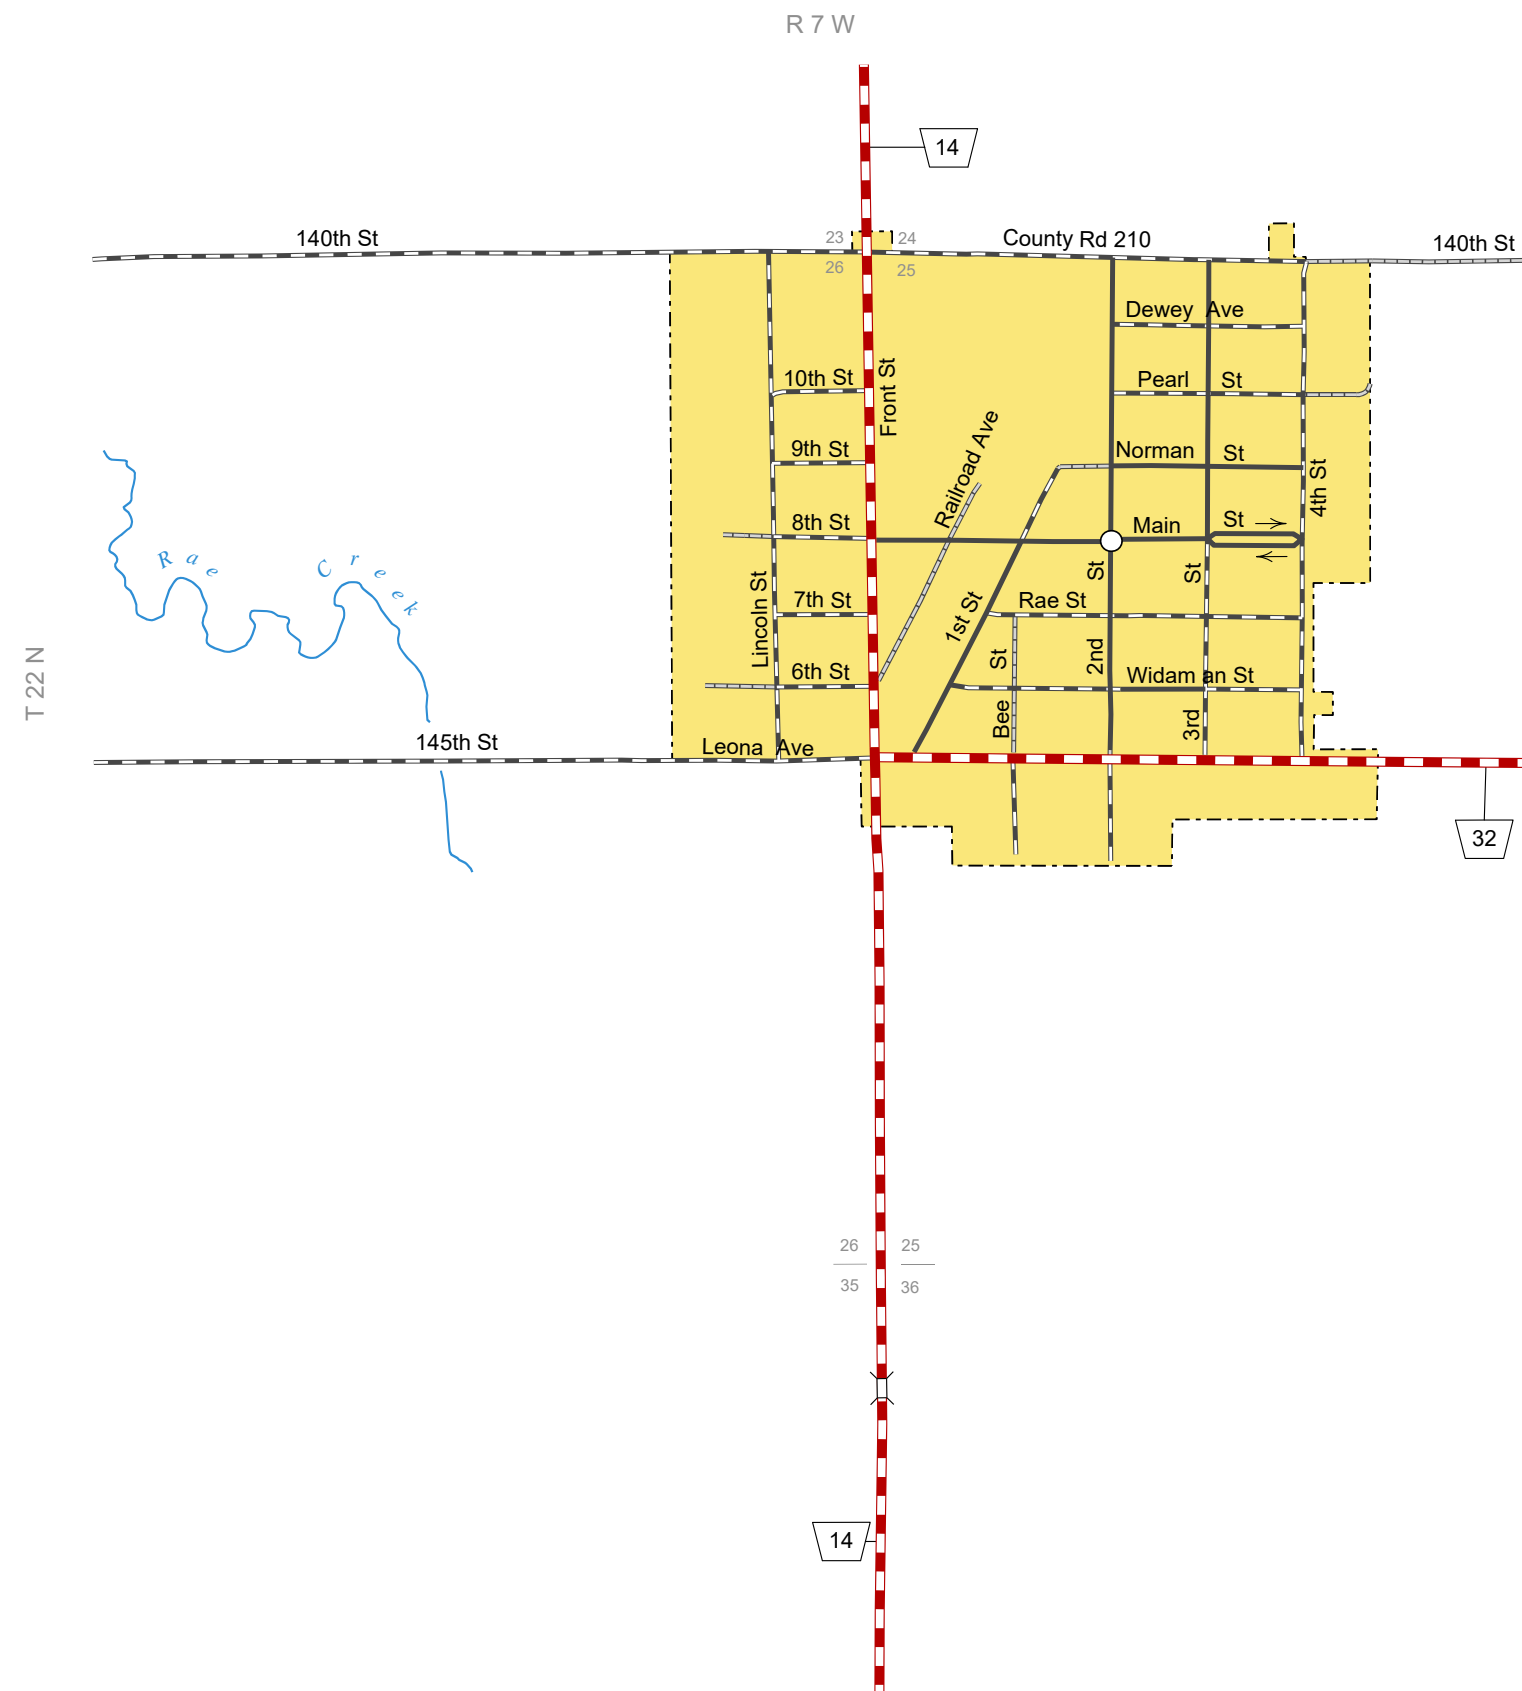

# PETERSBURG

BOONE COUNTY  
NEBRASKA  
POPULATION 333  
2017

- STATE HIGHWAYS**
- Interstate Highway
  - Divided Highway
  - Multiple Lane Undivided Highway
  - Concrete/Brick Surface
  - Asphalt/Bituminous Surface
  - Gravel or Crushed Rock
- CITY STREETS AND COUNTY ROADS**
- Divided Street
  - Concrete/Brick Surface
  - Asphalt/Bituminous Surface
  - Gravel or Crushed Rock
  - Unimproved
  - Primitive
  - Interstate Numbered Route
  - U.S. Numbered Route
  - State Numbered Route
  - State Numbered Spur
  - State Numbered Link
  - Street Name
  - County Seat
  - City Center
  - Corporate Limits

**NEBRASKA**  
Good Life. Great Journey.  
DEPARTMENT OF TRANSPORTATION