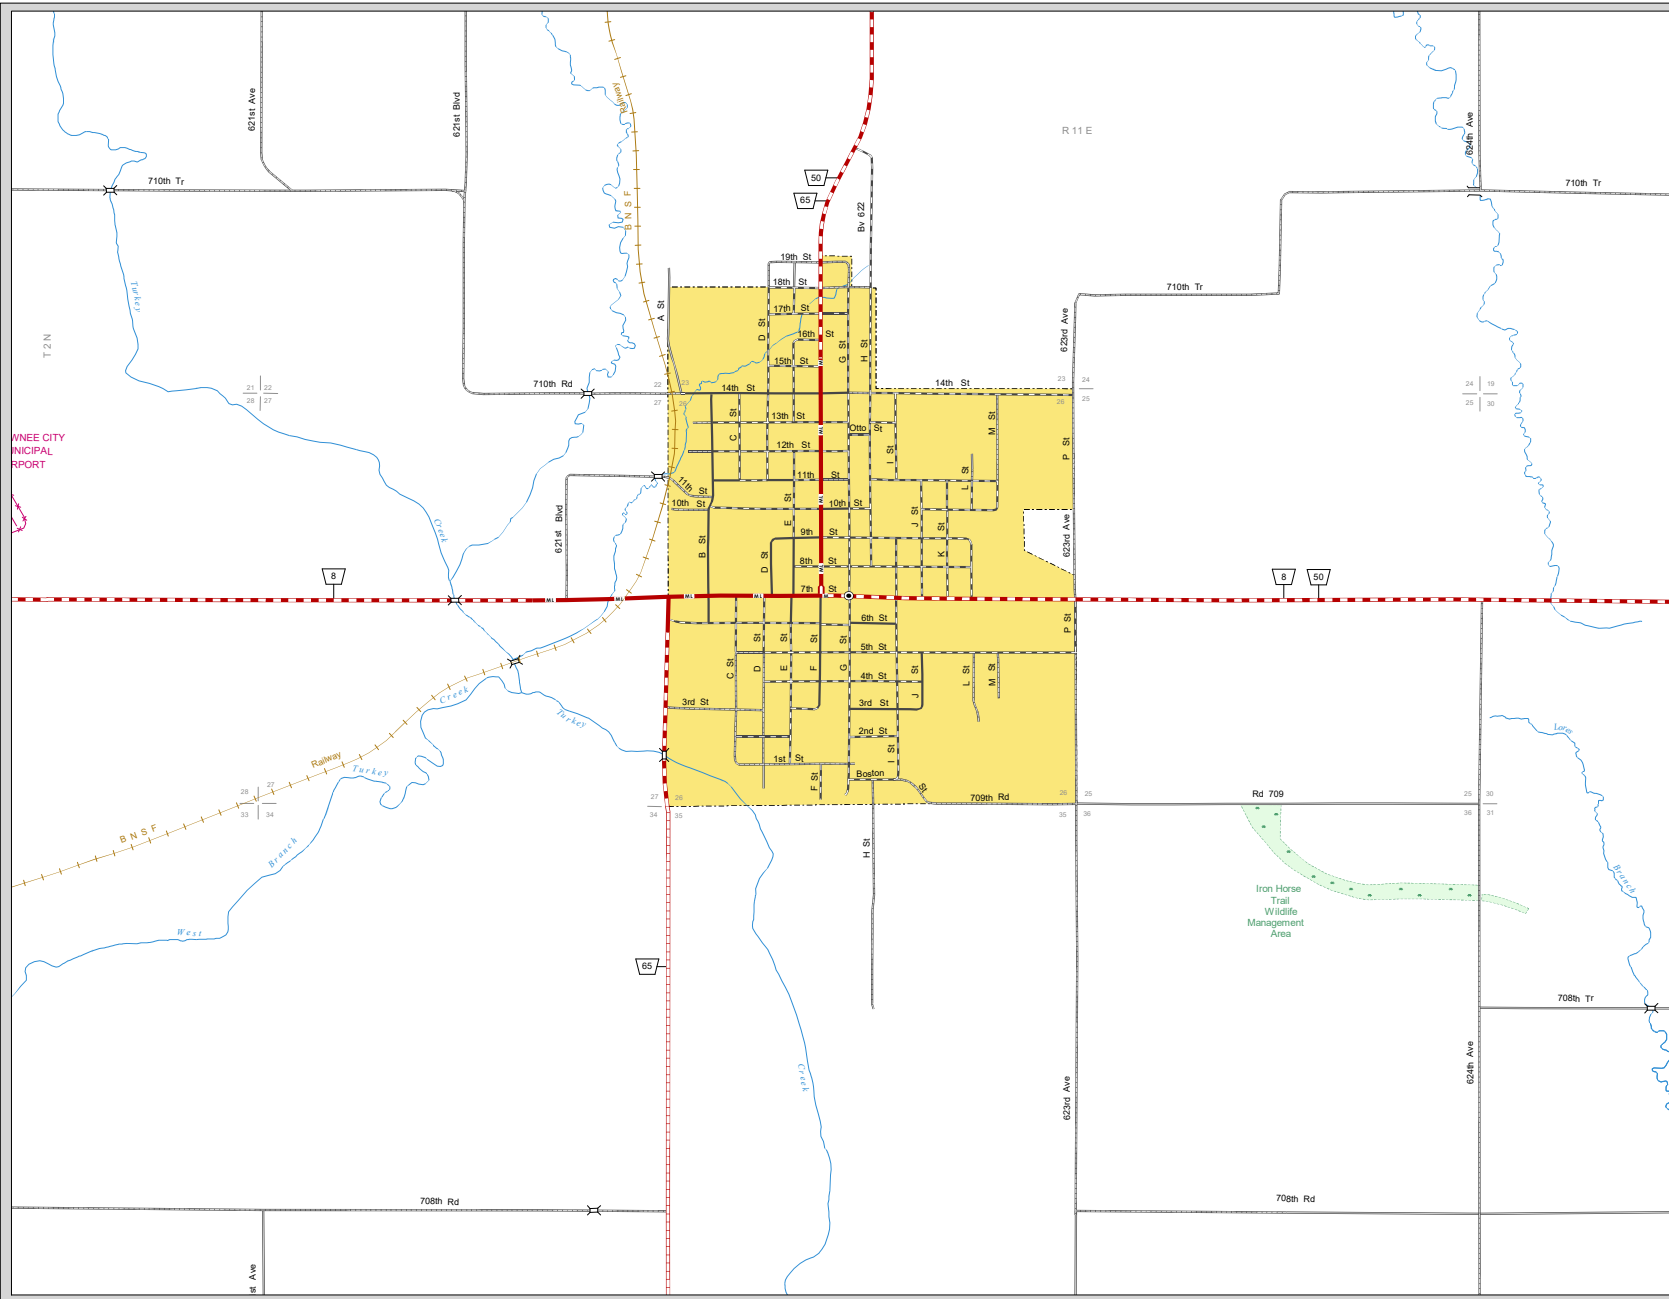

PAWNEE CITY

PAWNEE COUNTY
NEBRASKA
POPULATION 878
2020

- **STATE HIGHWAYS**
- Interstate Highway
- Divided Highway
- Multiple Lane Undivided Highway
- Concrete/Brick Surface
- Asphalt/Bituminous Surface
- Gravel or Crushed Rock
- **CITY STREETS AND COUNTY ROADS**
- Divided Street
- Concrete/Brick Surface
- Asphalt/Bituminous Surface
- Gravel or Crushed Rock
- Unimproved
- Primitive
- Interstate Numbered Route
- U.S. Numbered Route
- State Numbered Route
- State Numbered Spur
- State Numbered Link
- Main St
- Street Name
- County Seat
- City Center
- Corporate Limits