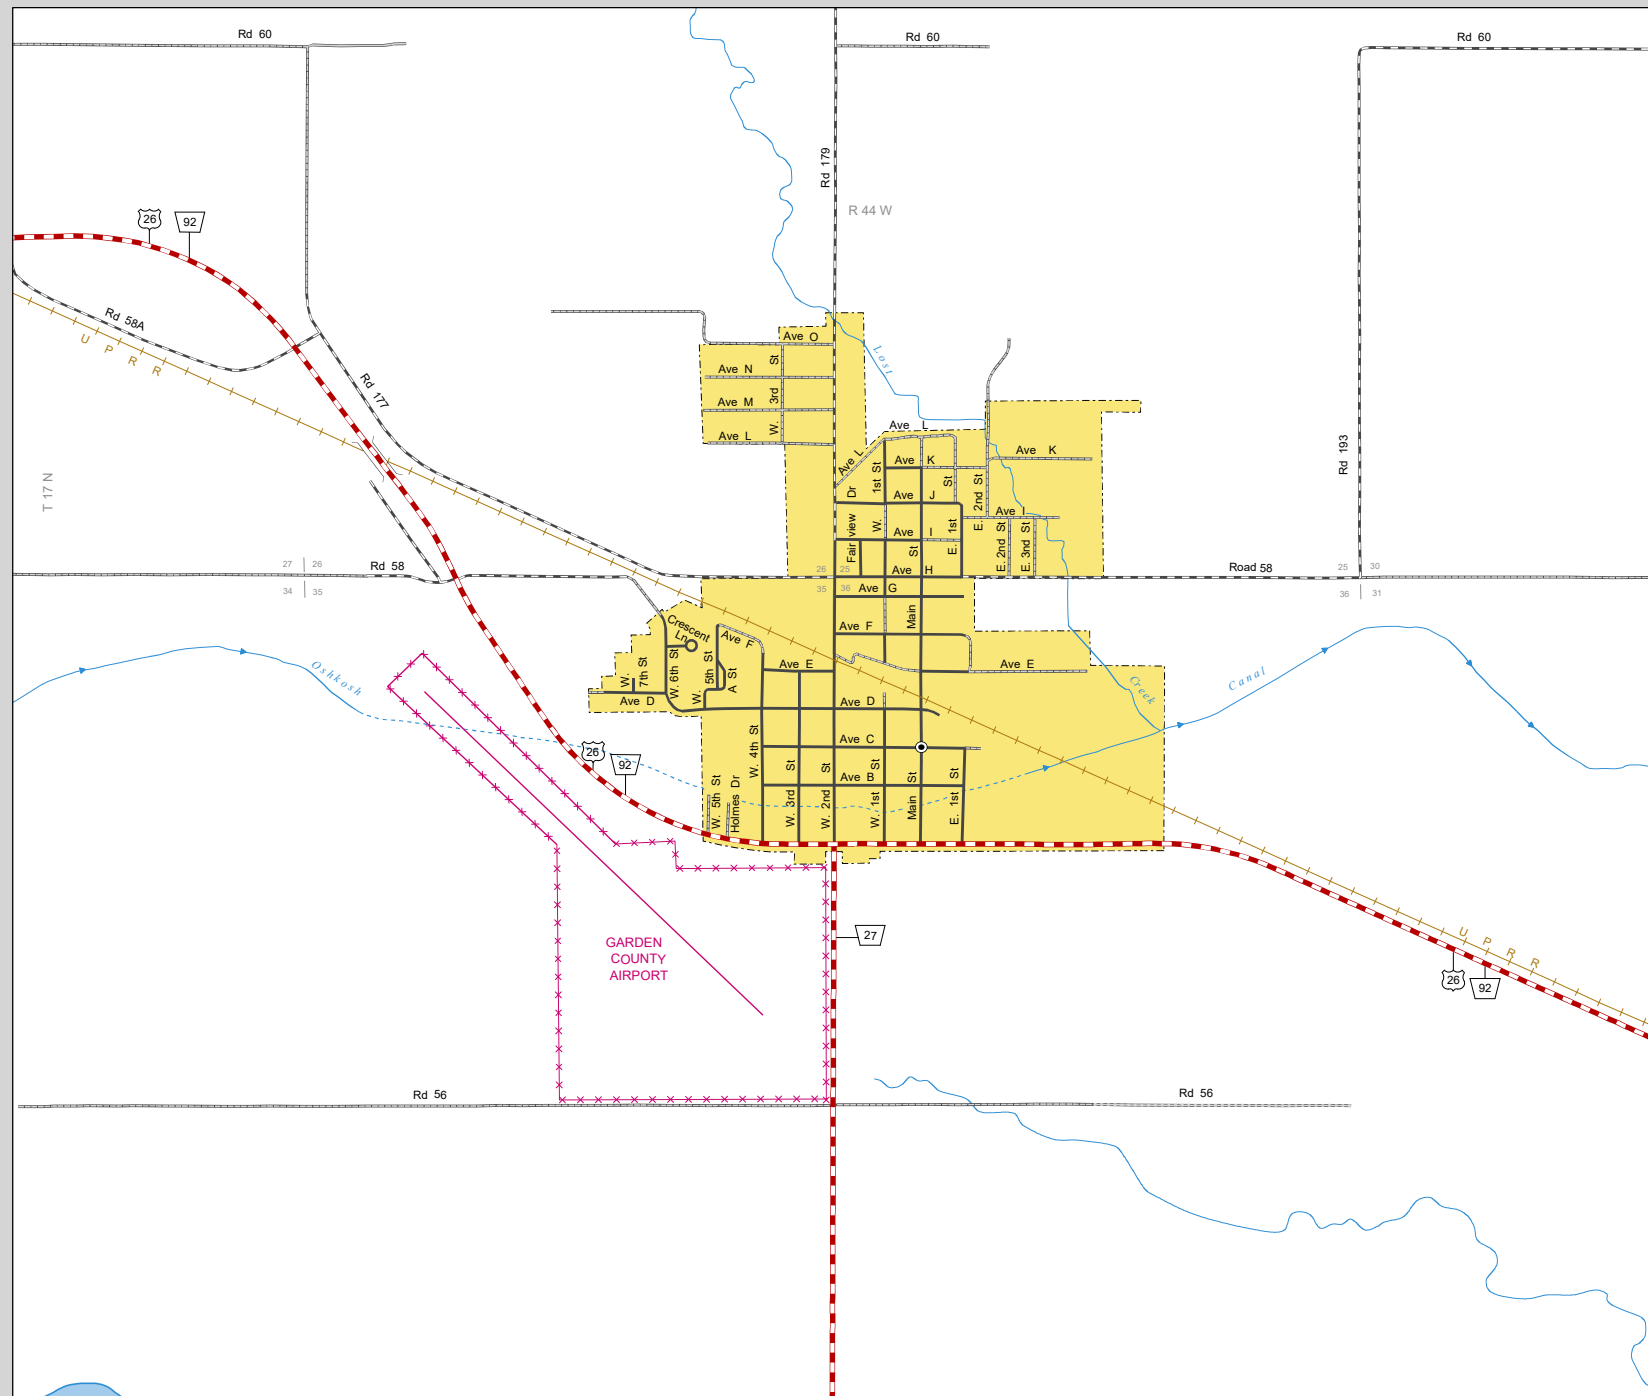

OSHKOSH

GARDEN COUNTY
NEBRASKA
POPULATION 884
2020

- **STATE HIGHWAYS**
- Interstate Highway
- Divided Highway
- Multiple Lane Undivided Highway
- Concrete/Brick Surface
- Asphalt/Bituminous Surface
- Gravel or Crushed Rock
- **CITY STREETS AND COUNTY ROADS**
- Divided Street
- Concrete/Brick Surface
- Asphalt/Bituminous Surface
- Gravel or Crushed Rock
- Unimproved
- Primitive
- Interstate Numbered Route
- U.S. Numbered Route
- State Numbered Route
- State Numbered Spur
- State Numbered Link
- Main St
- County Seat
- City Center
- Corporate Limits