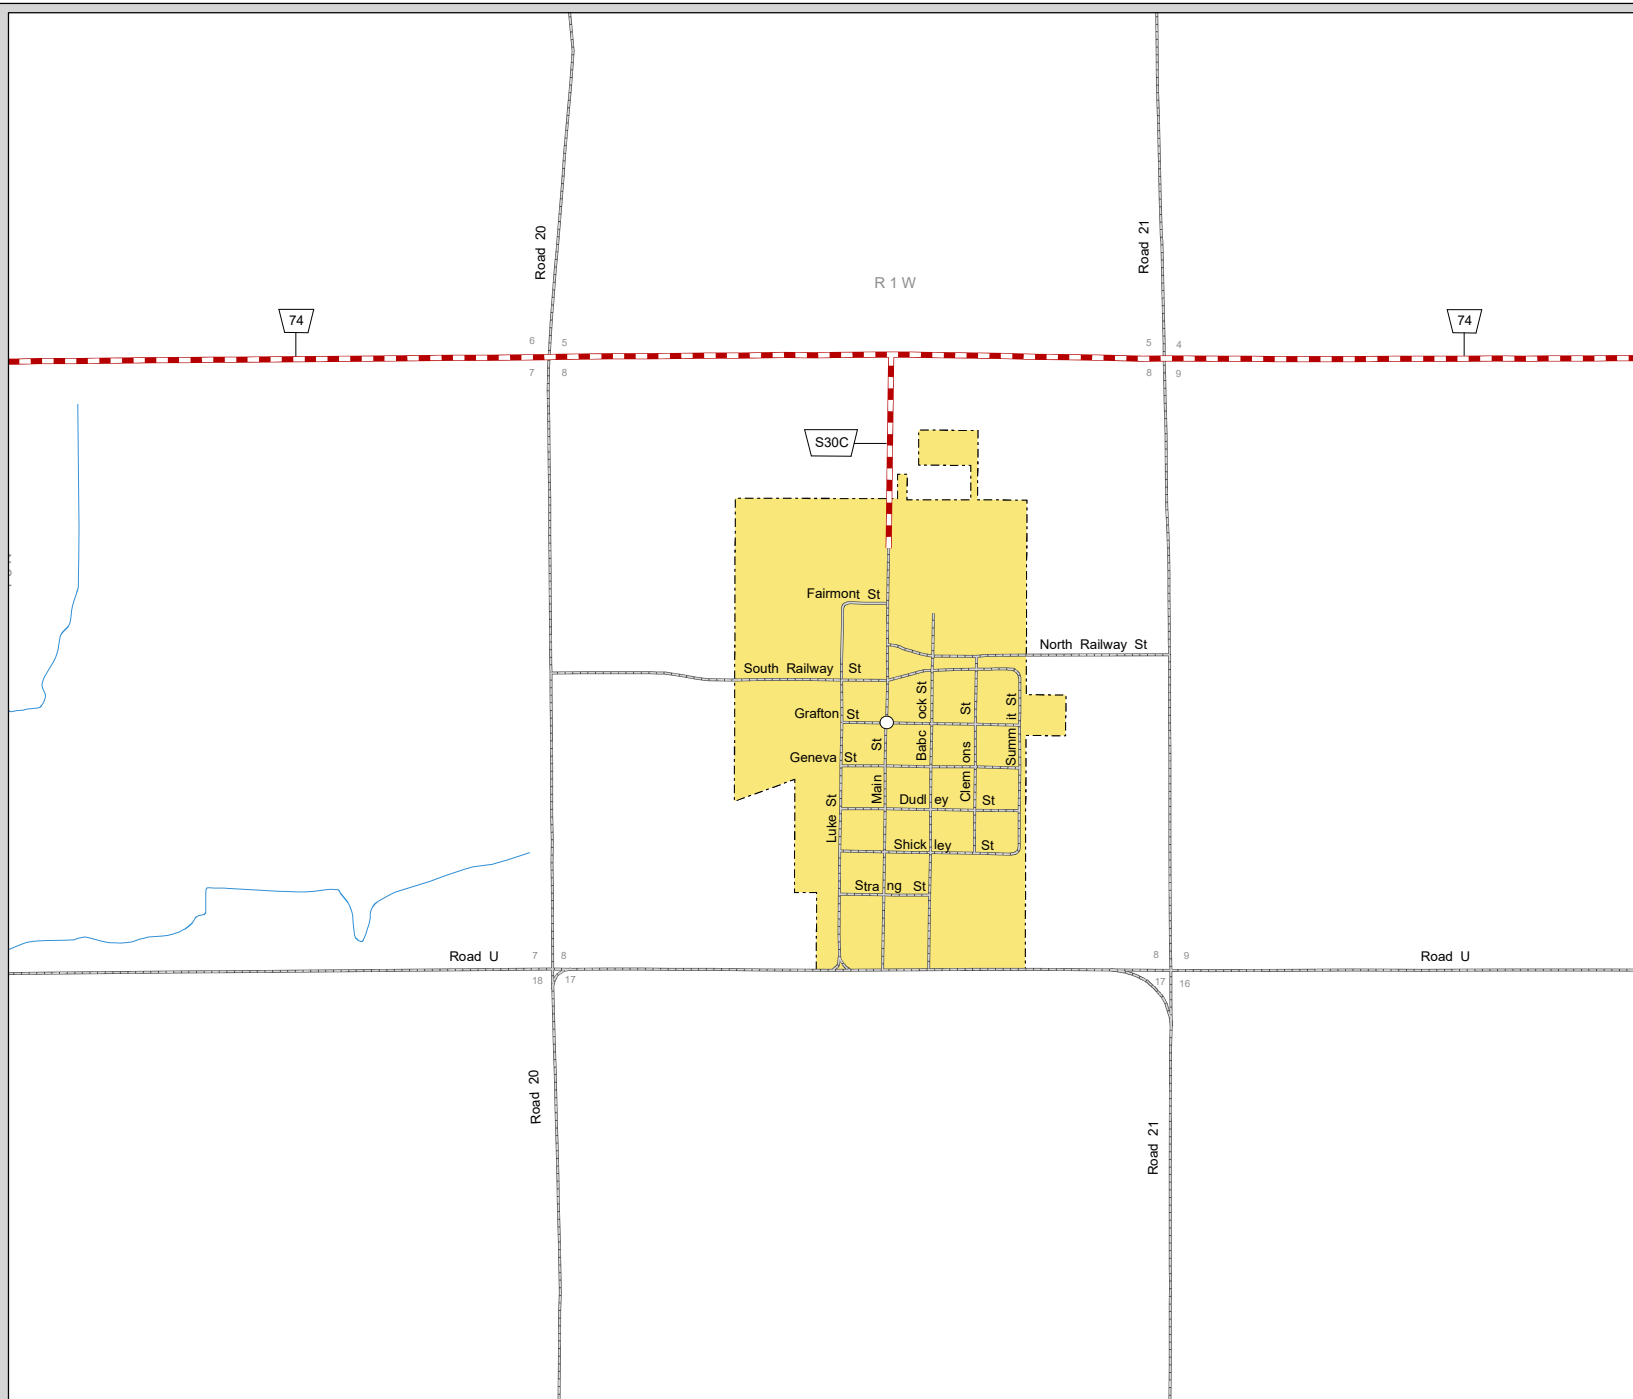

OHIOWA

FILLMORE COUNTY
NEBRASKA
POPULATION 115
2020

1. **STATE HIGHWAYS**
2. Interstate Highway
   - Divided Highway
   - Multiple Lane Undivided Highway
   - Concrete/Brick Surface
   - Asphalt/Bituminous Surface
   - Gravel or Crushed Rock
3. **CITY STREETS AND COUNTY ROADS**
4. Divided Street
   - Concrete/Brick Surface
   - Asphalt/Bituminous Surface
   - Gravel or Crushed Rock
   - Unimproved
   - Primitive
   - Interstate Numbered Route
   - U.S. Numbered Route
   - State Numbered Route
   - State Numbered Spur
   - State Numbered Link
   - Main St Street Name
   - County Seat
   - City Center
   - Corporate Limits