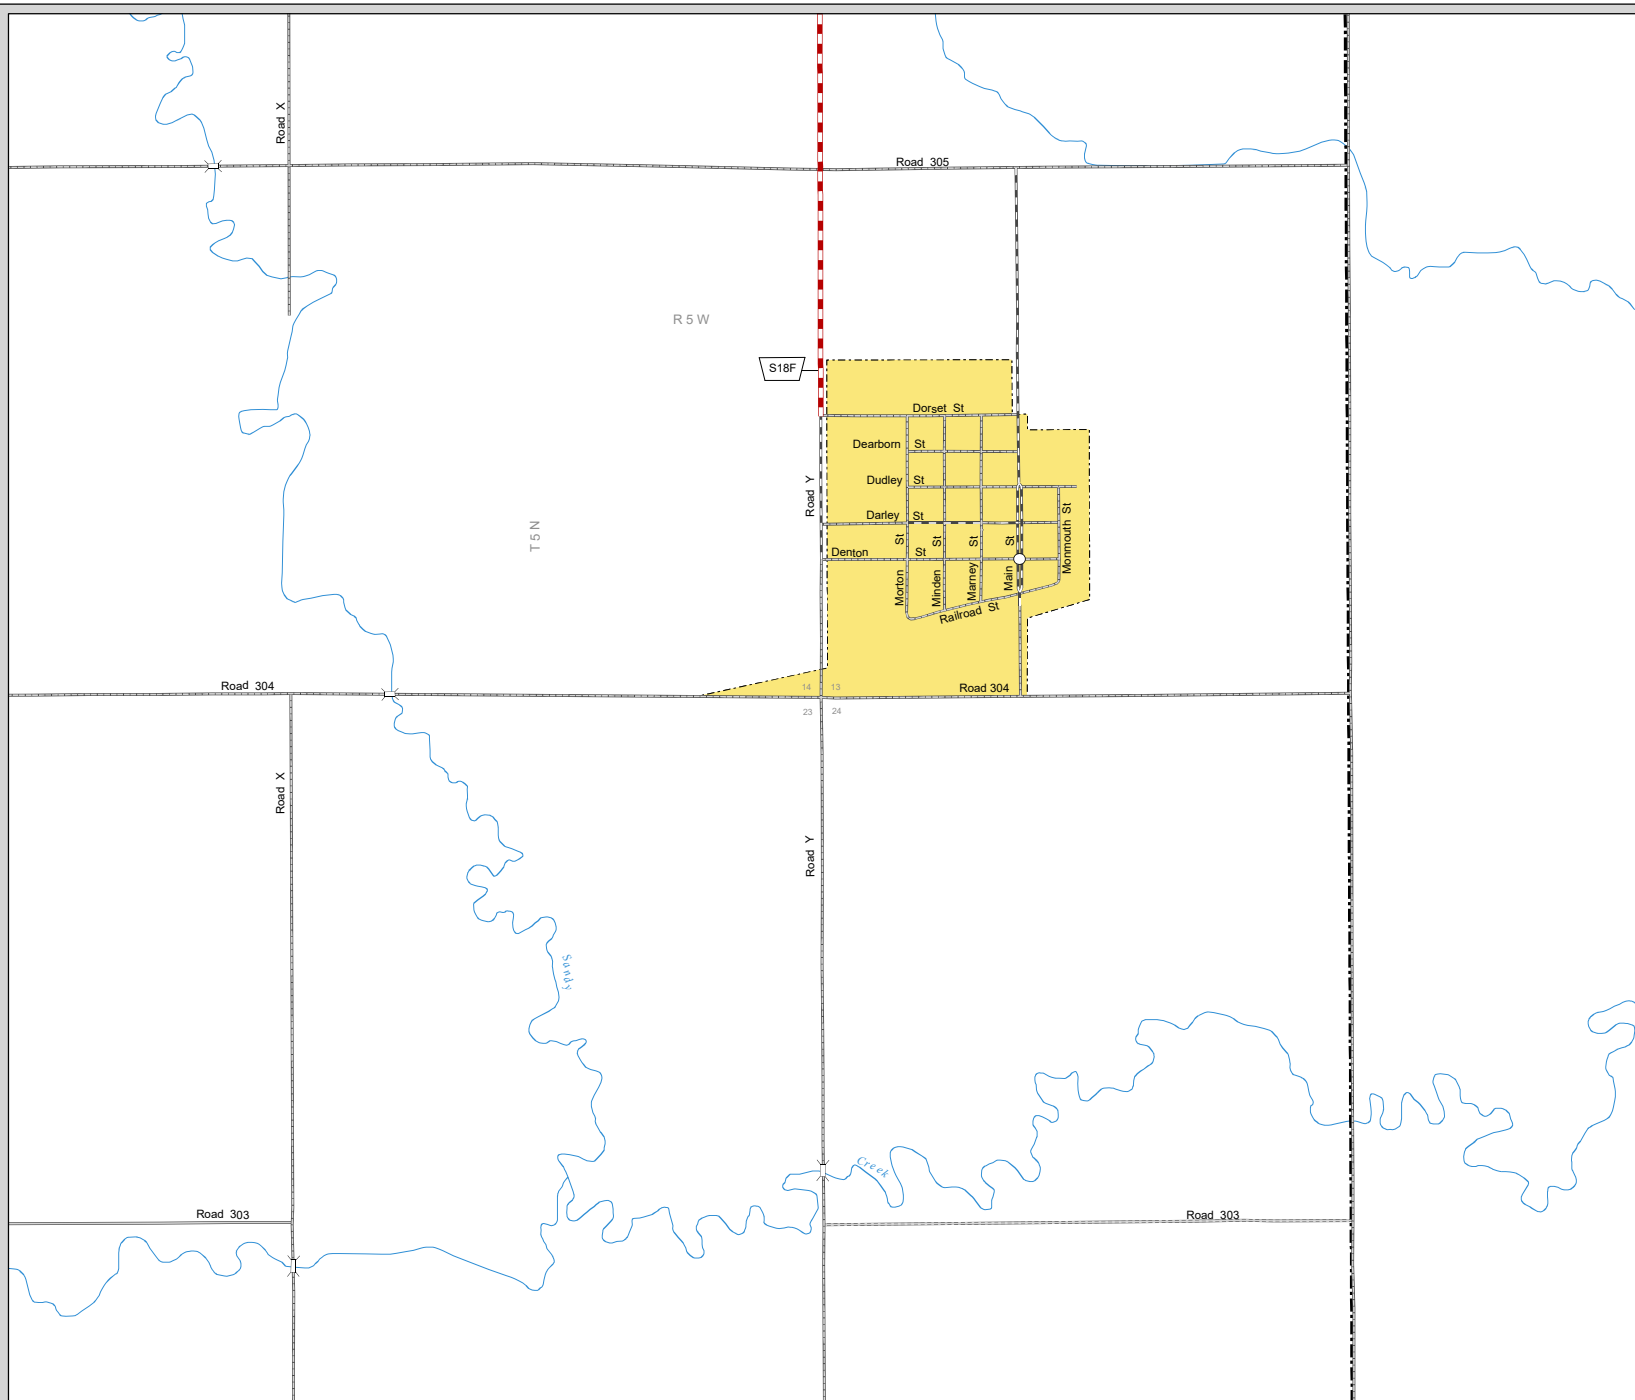

ONG
CLAY COUNTY
NEBRASKA
POPULATION 63
2020

1. **STATE HIGHWAYS**
2. Interstate Highway
   - Divided Highway
   - Multiple Lane Undivided Highway
   - Concrete/Brick Surface
   - Asphalt/Bituminous Surface
   - Gravel or Crushed Rock
3. **CITY STREETS AND COUNTY ROADS**
4. Divided Street
   - Concrete/Brick Surface
   - Asphalt/Bituminous Surface
   - Gravel or Crushed Rock
   - Unimproved
   - Primitive
   - Interstate Numbered Route
   - U.S. Numbered Route
   - State Numbered Route
   - State Numbered Spur
   - State Numbered Link
   - Main St Street Name
   - County Seat
   - City Center
   - Corporate Limits