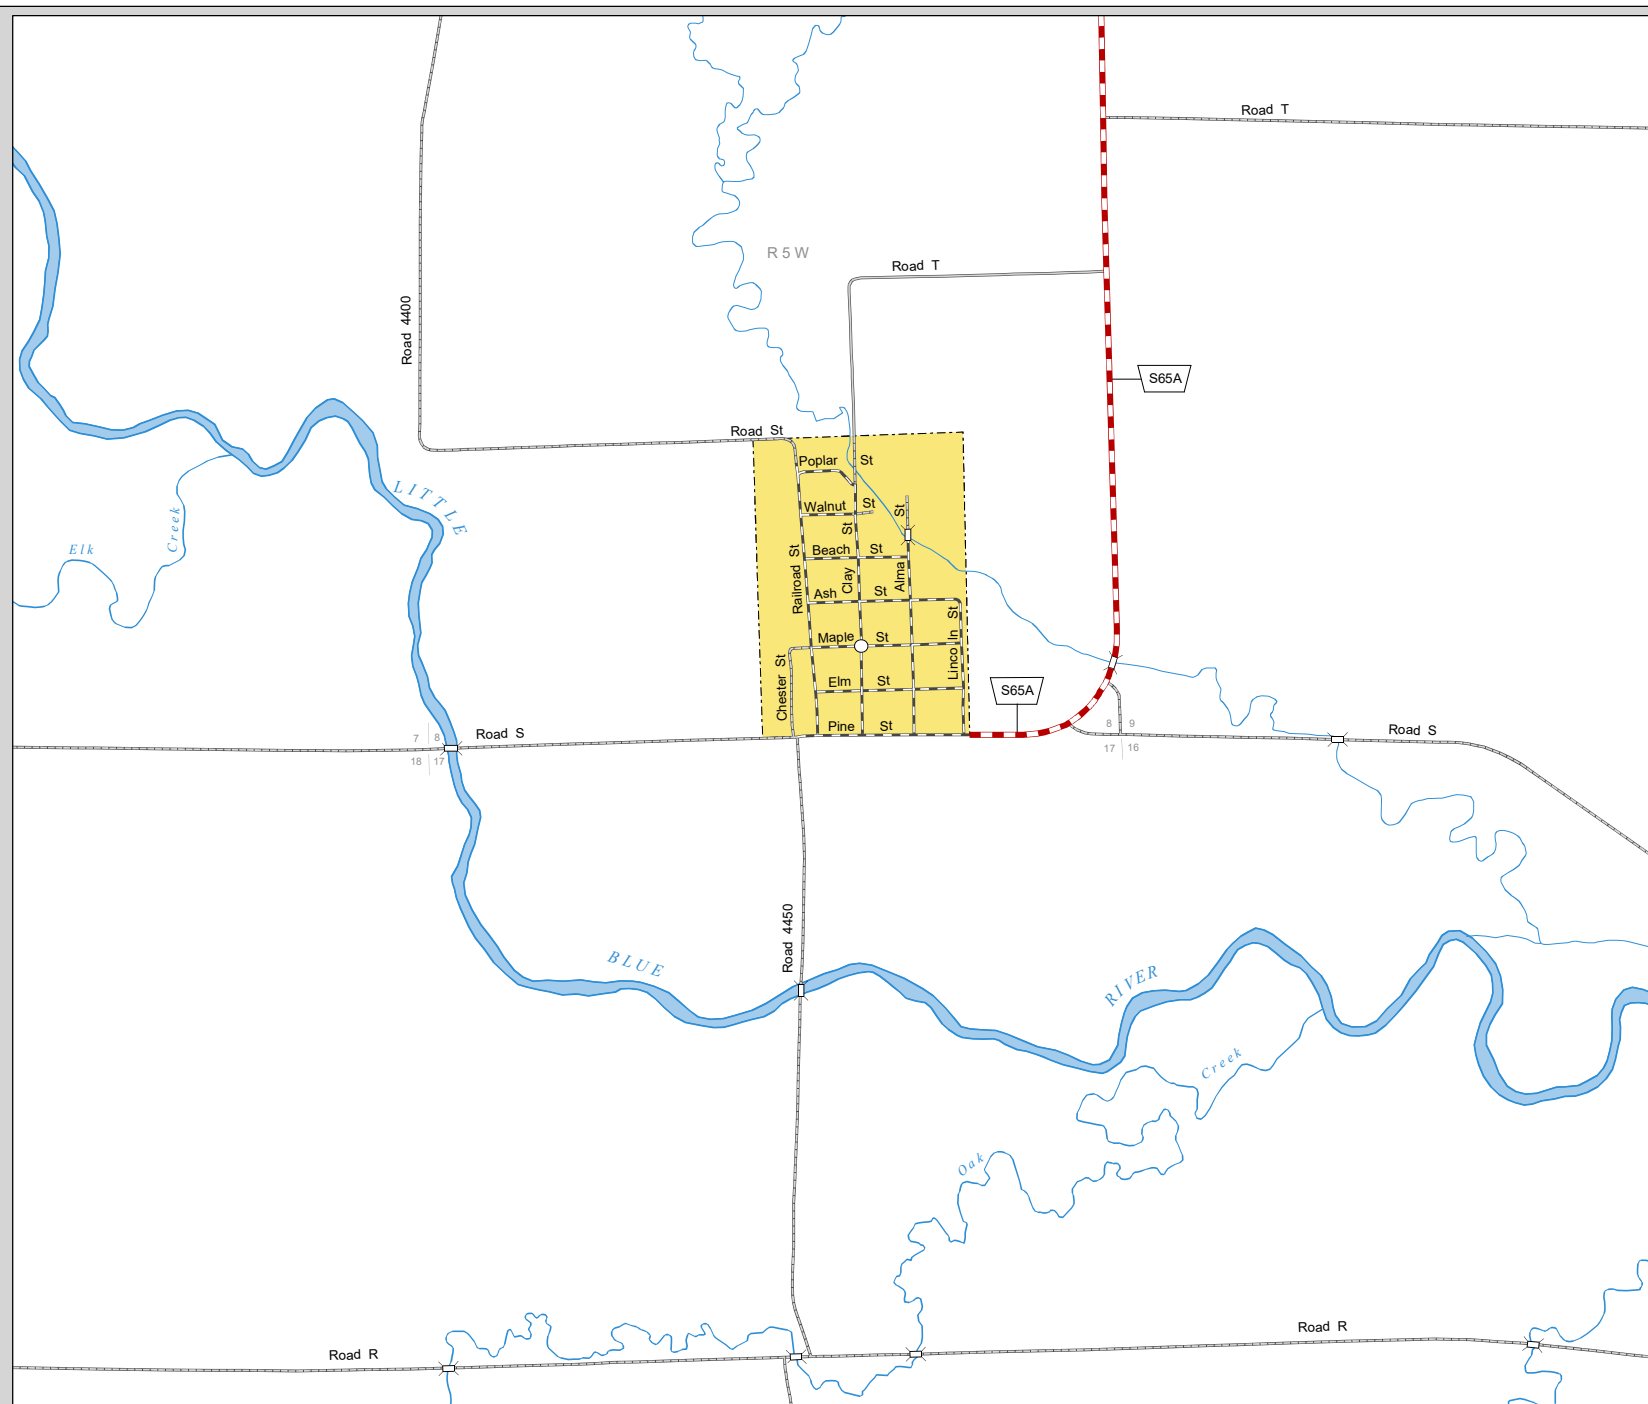

OAK
 NUCKOLLS COUNTY
 NEBRASKA
 POPULATION 66
 2020

- STATE HIGHWAYS**
- Interstate Highway
 - Divided Highway
 - Multiple Lane Undivided Highway
 - Concrete/Brick Surface
 - Asphalt/Bituminous Surface
 - Gravel or Crushed Rock
- CITY STREETS AND COUNTY ROADS**
- Divided Street
 - Concrete/Brick Surface
 - Asphalt/Bituminous Surface
 - Gravel or Crushed Rock
 - Unimproved
 - Primitive
 - Interstate Numbered Route
 - U.S. Numbered Route
 - State Numbered Route
 - State Numbered Spur
 - State Numbered Link
 - Street Name
 - County Seat
 - City Center
 - Corporate Limits

This map is to be used for information only and is not intended to show ownership or to be definitive on which roads are public under Nebraska Law. The Nebraska Department of Transportation makes no warranties, guarantees or representations for the accuracy of this information and assumes no liability for errors or omissions. Any inconsistencies should be reported to NDOT.