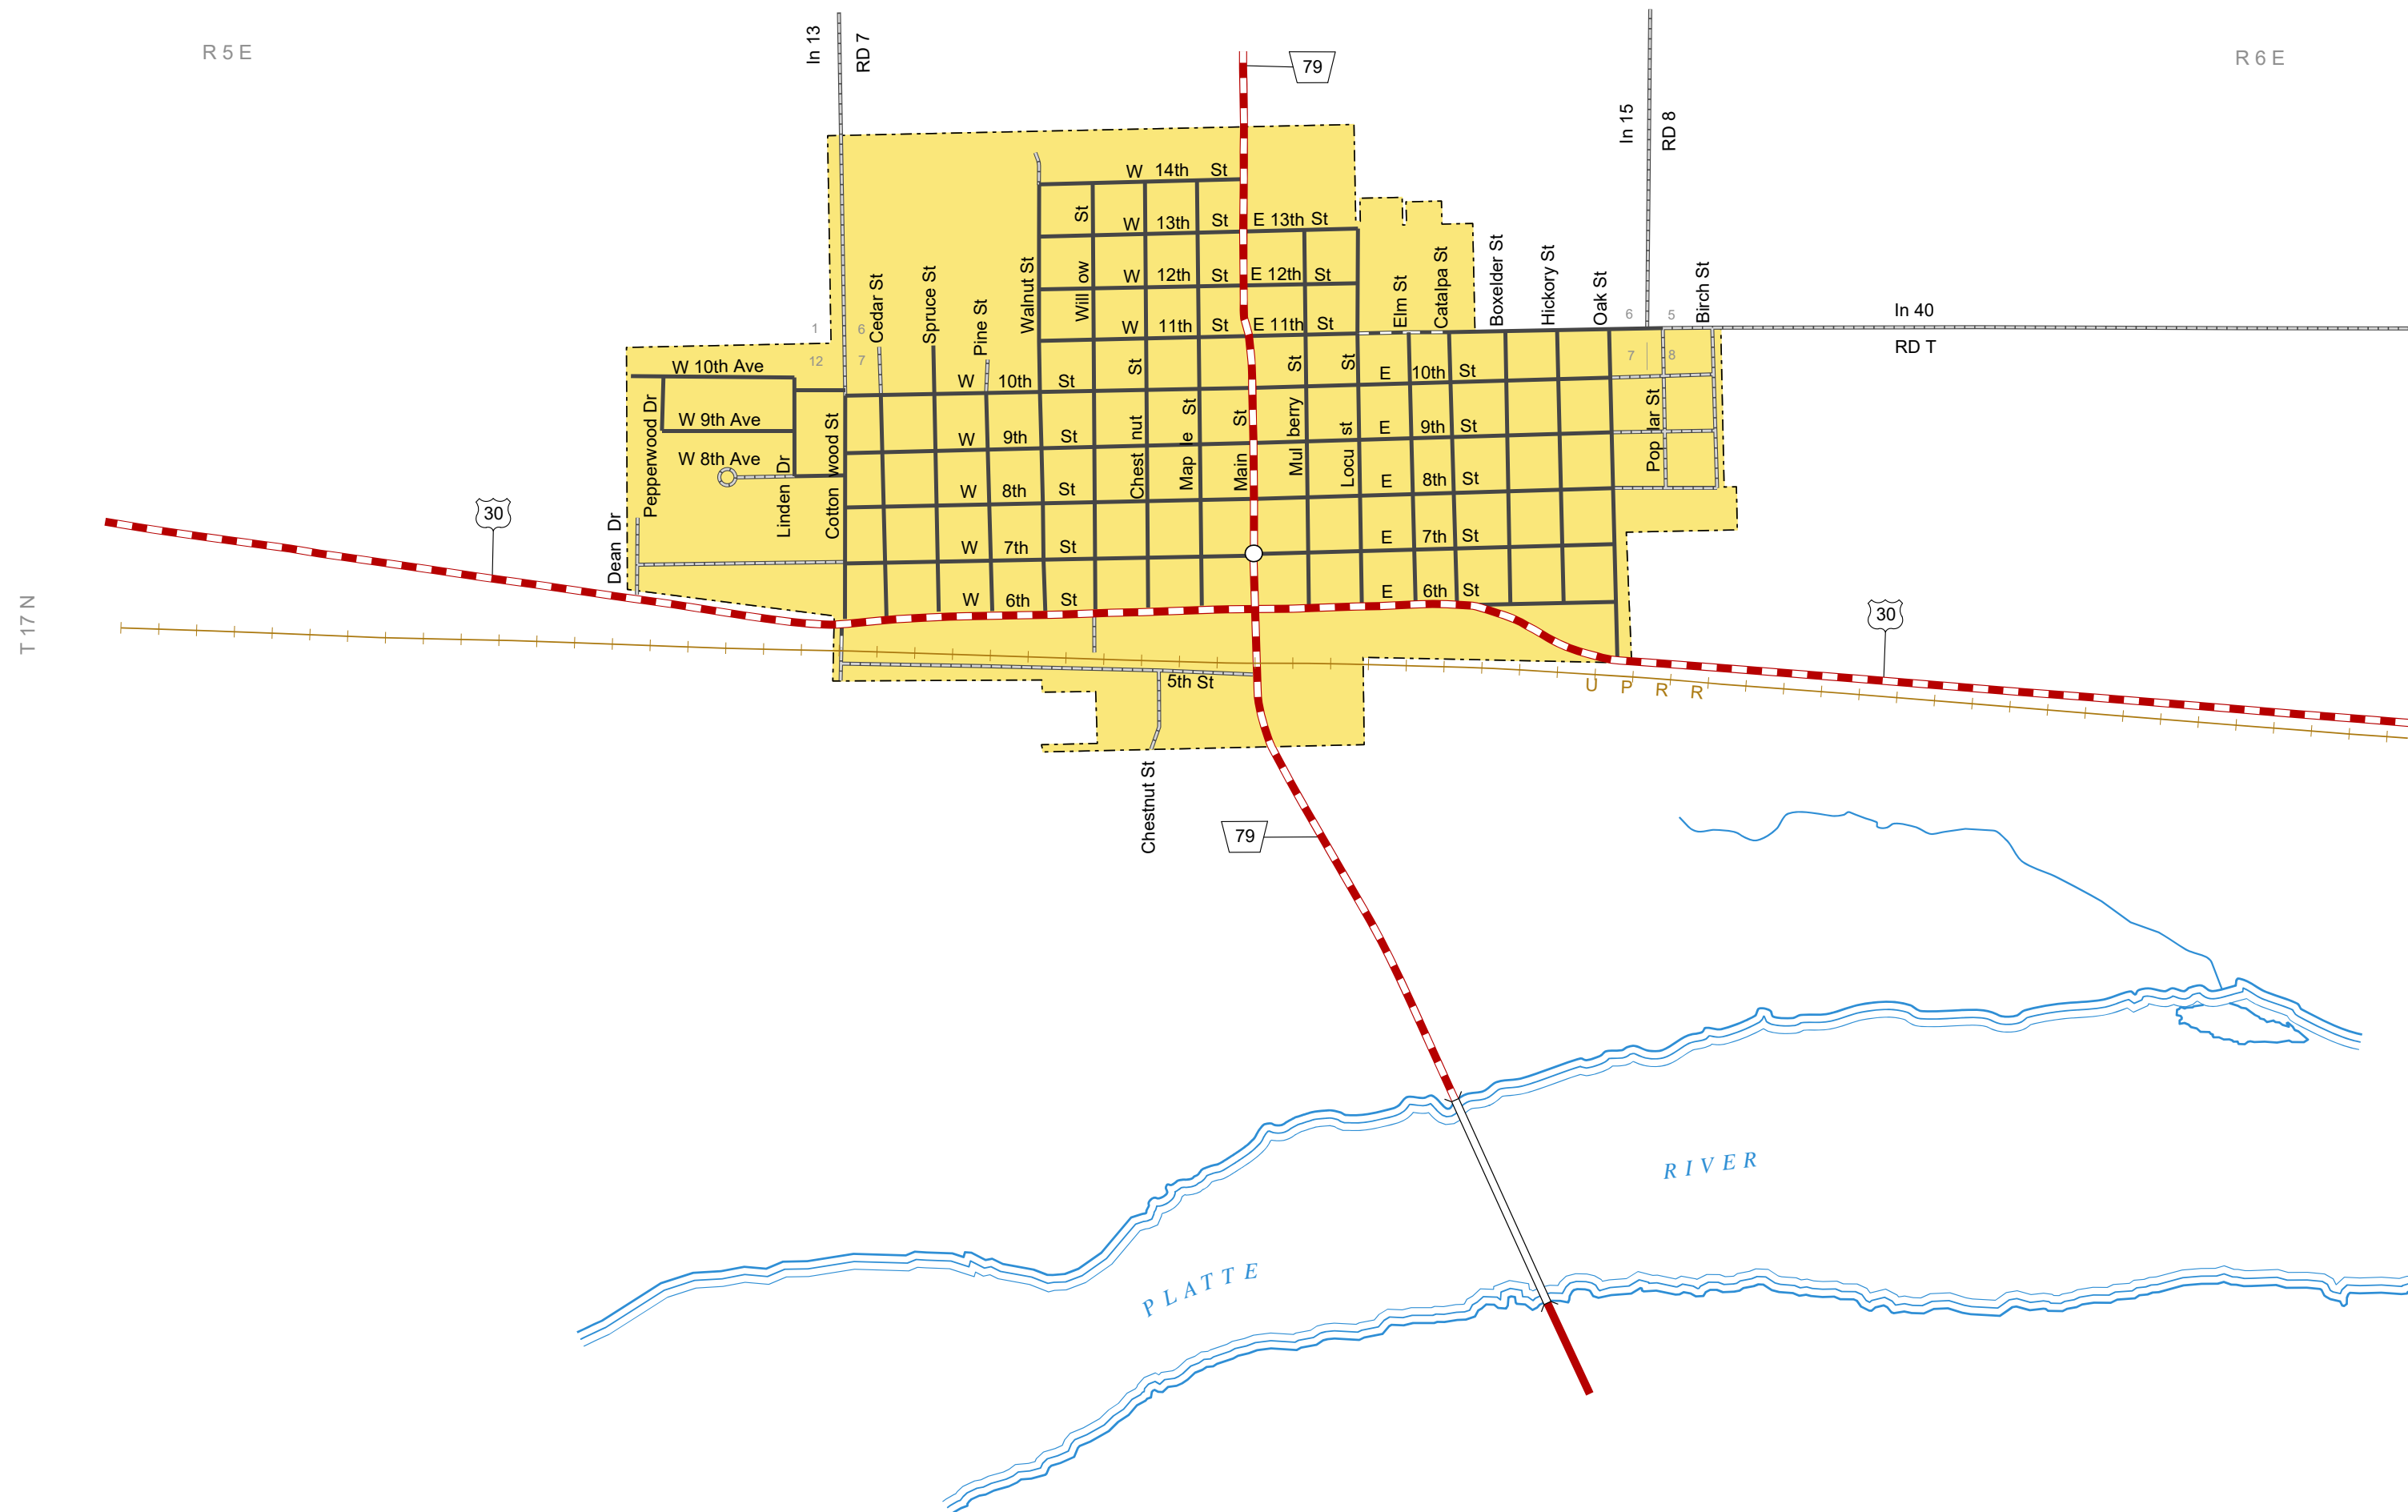

# NORTH BEND

DODGE COUNTY  
NEBRASKA  
POPULATION 1,177  
2017

## STATE HIGHWAYS

- Interstate Highway
- Divided Highway
- Multiple Lane Undivided Highway
- Concrete/Brick Surface
- Asphalt/Bituminous Surface
- Gravel or Crushed Rock

## CITY STREETS AND COUNTY ROADS

- Divided Street
- Concrete/Brick Surface
- Asphalt/Bituminous Surface
- Gravel or Crushed Rock
- Unimproved
- Primitive
- Interstate Numbered Route
- U.S. Numbered Route
- State Numbered Route
- State Numbered Spur
- State Numbered Link
- Main St Street Name
- County Seat
- City Center
- Corporate Limits

# NEBRASKA

Good Life. Great Journey.

DEPARTMENT OF TRANSPORTATION