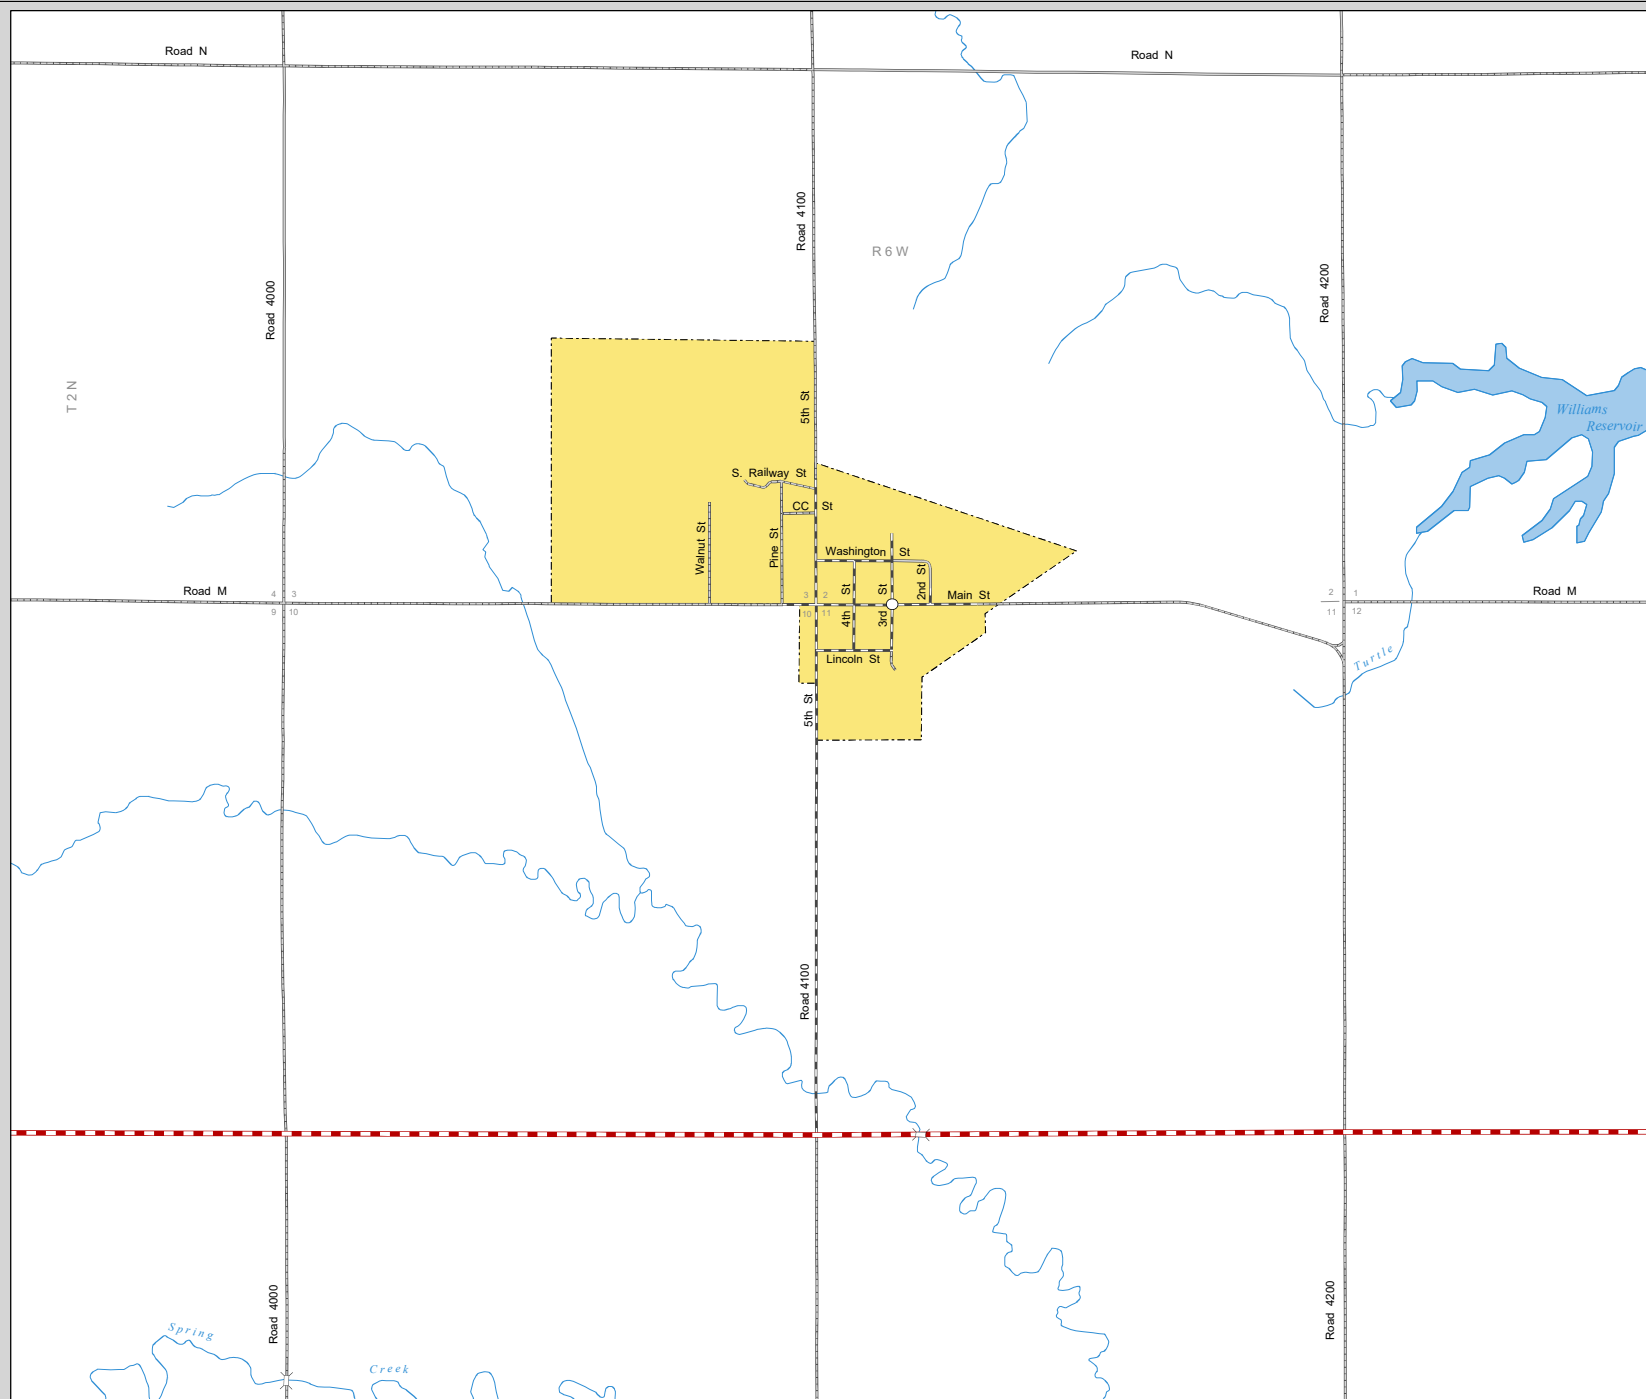

NORA
NUCKOLLS COUNTY
NEBRASKA
POPULATION 21
2020

1. **STATE HIGHWAYS**
2. Interstate Highway
   - Divided Highway
   - Multiple Lane Undivided Highway
   - Concrete/Brick Surface
   - Asphalt/Bituminous Surface
   - Gravel or Crushed Rock
3. **CITY STREETS AND COUNTY ROADS**
4. Divided Street
   - Concrete/Brick Surface
   - Asphalt/Bituminous Surface
   - Gravel or Crushed Rock
   - Unimproved
   - Primitive
   - Interstate Numbered Route
   - U.S. Numbered Route
   - State Numbered Route
   - State Numbered Spur
   - State Numbered Link
   - Main St Street Name
   - County Seat
   - City Center
   - Corporate Limits