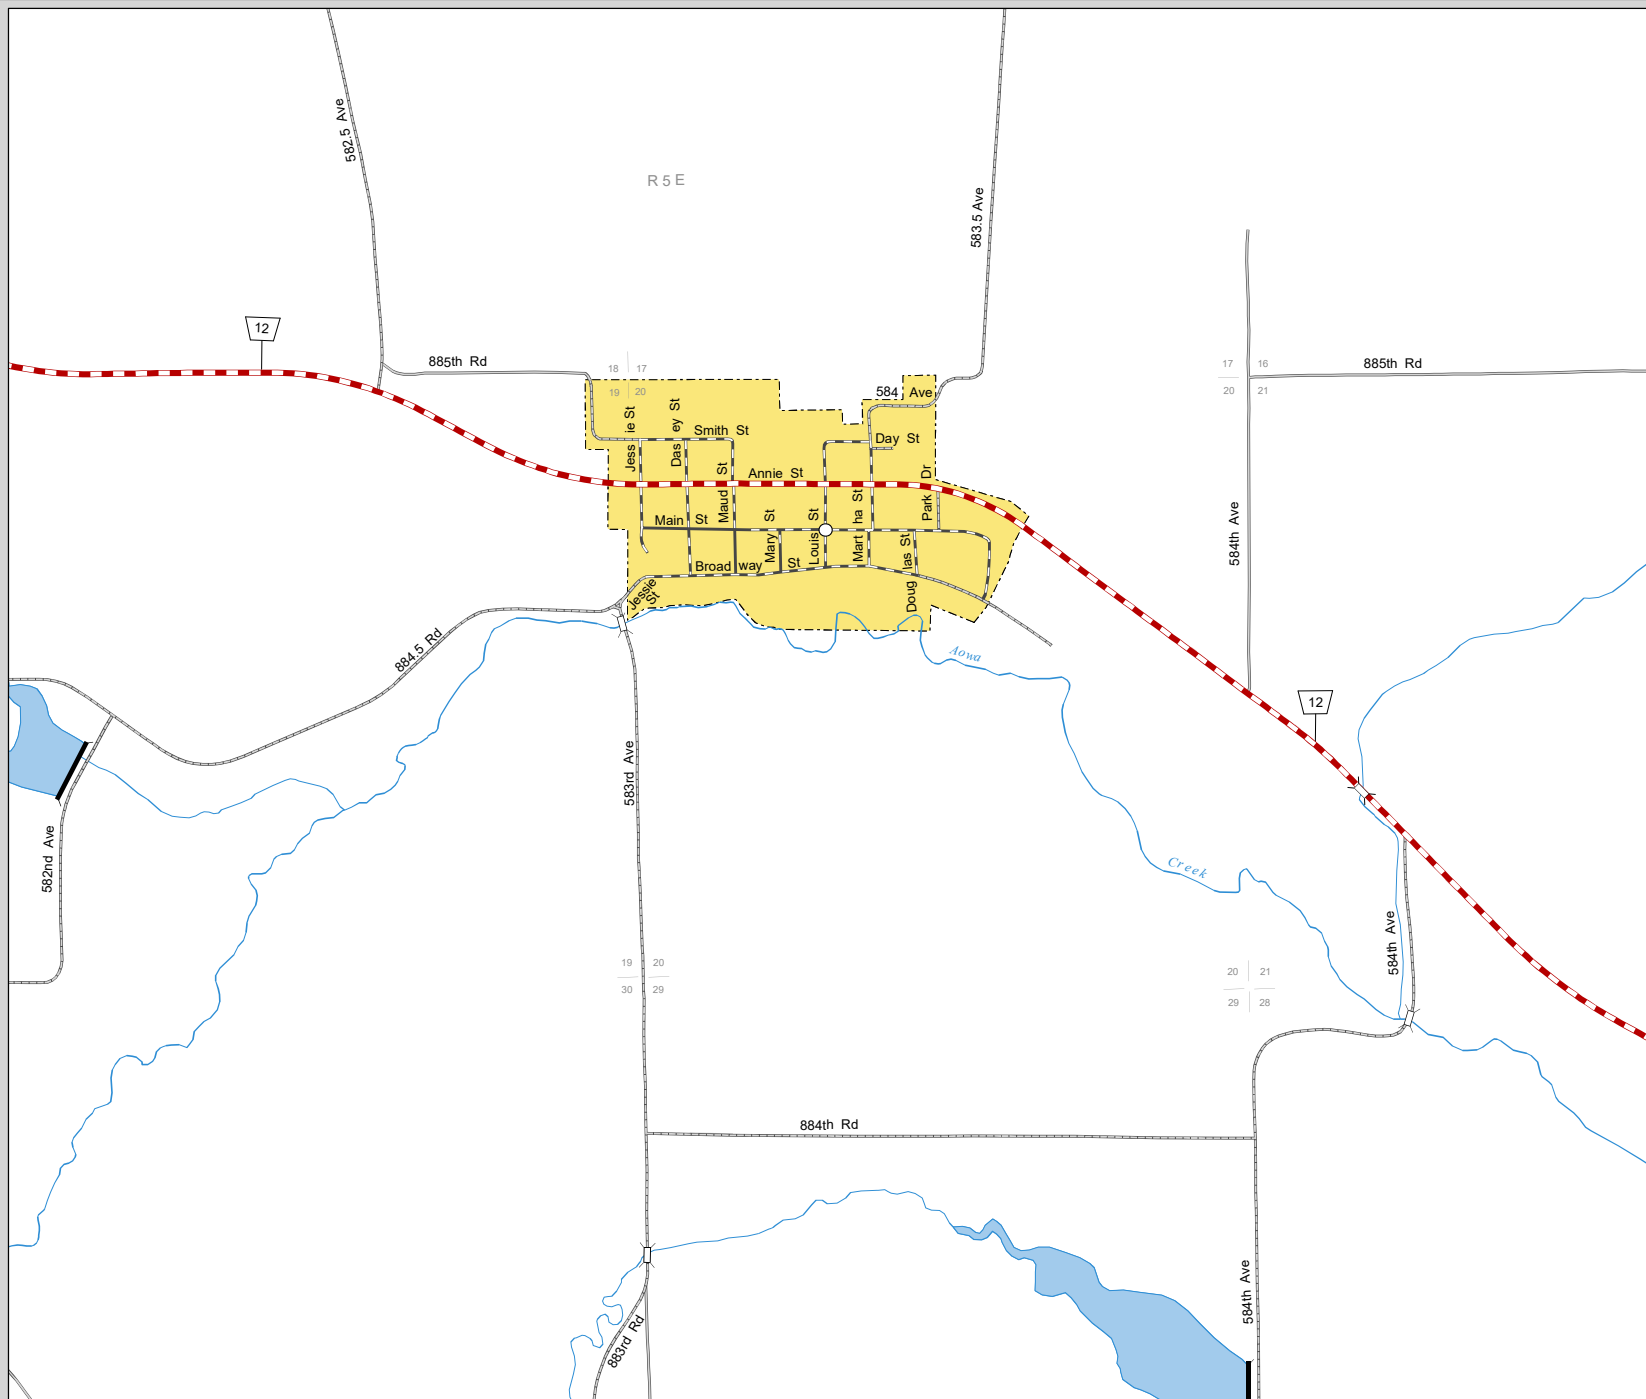

NEWCASTLE

DIXON COUNTY
NEBRASKA
POPULATION 325
2020

- **STATE HIGHWAYS**
- Interstate Highway
- Divided Highway
- Multiple Lane Undivided Highway
- Concrete/Brick Surface
- Asphalt/Bituminous Surface
- Gravel or Crushed Rock
- **CITY STREETS AND COUNTY ROADS**
- Divided Street
- Concrete/Brick Surface
- Asphalt/Bituminous Surface
- Gravel or Crushed Rock
- Unimproved
- Primitive
- Interstate Numbered Route
- U.S. Numbered Route
- State Numbered Route
- State Numbered Spur
- State Numbered Link
- Main St
- County Seat
- City Center
- Corporate Limits

NEBRASKA

Good Life. Great Journey.

DEPARTMENT OF TRANSPORTATION