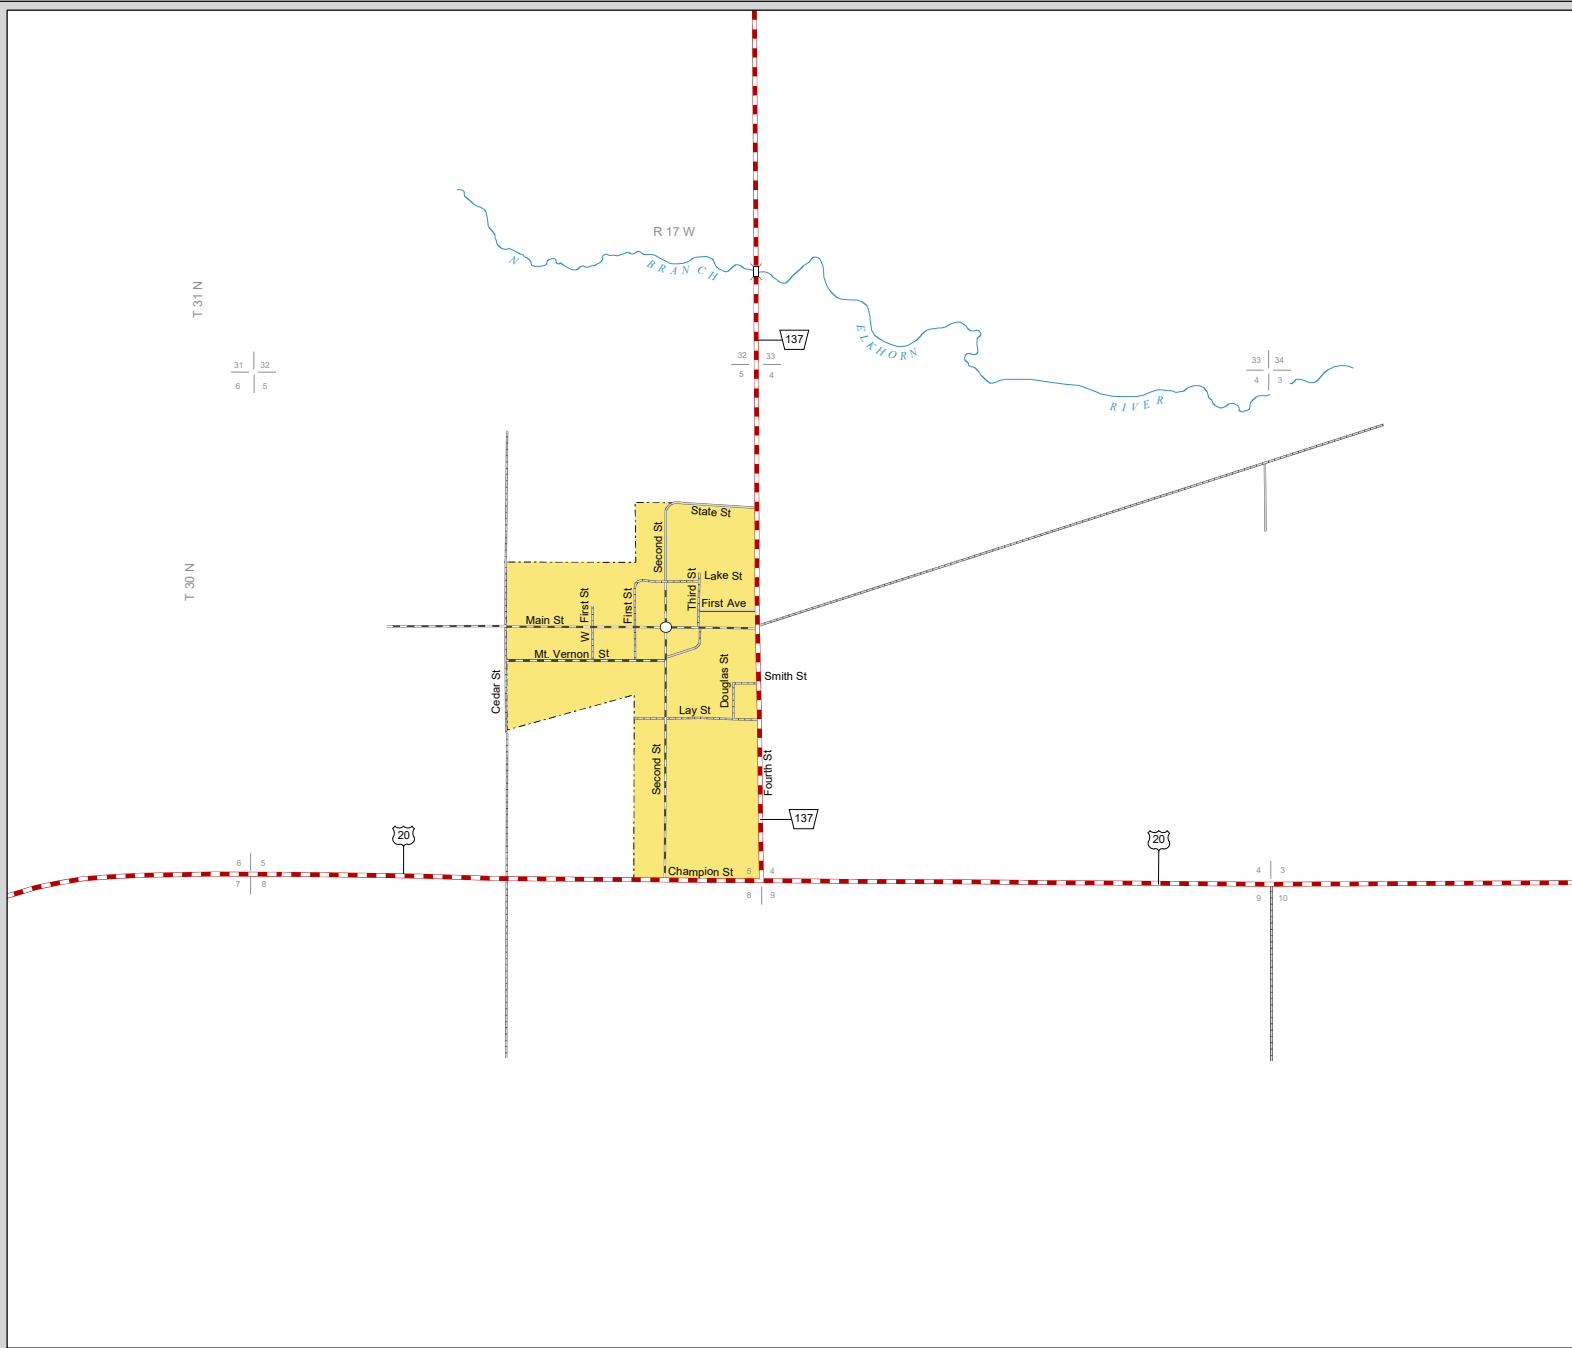

NEWPORT

ROCK COUNTY
NEBRASKA
POPULATION 97
2019

1. **STATE HIGHWAYS**
2. Interstate Highway
   - Divided Highway
   - Multiple Lane Undivided Highway
   - Concrete/Brick Surface
   - Asphalt/Bituminous Surface
   - Gravel or Crushed Rock
3. **CITY STREETS AND COUNTY ROADS**
4. Divided Street
   - Concrete/Brick Surface
   - Asphalt/Bituminous Surface
   - Gravel or Crushed Rock
   - Unimproved
   - Primitive
   - Interstate Numbered Route
   - U.S. Numbered Route
   - State Numbered Route
   - State Numbered Spur
   - State Numbered Link
   - Street Name
   - County Seat
   - City Center
   - Corporate Limits