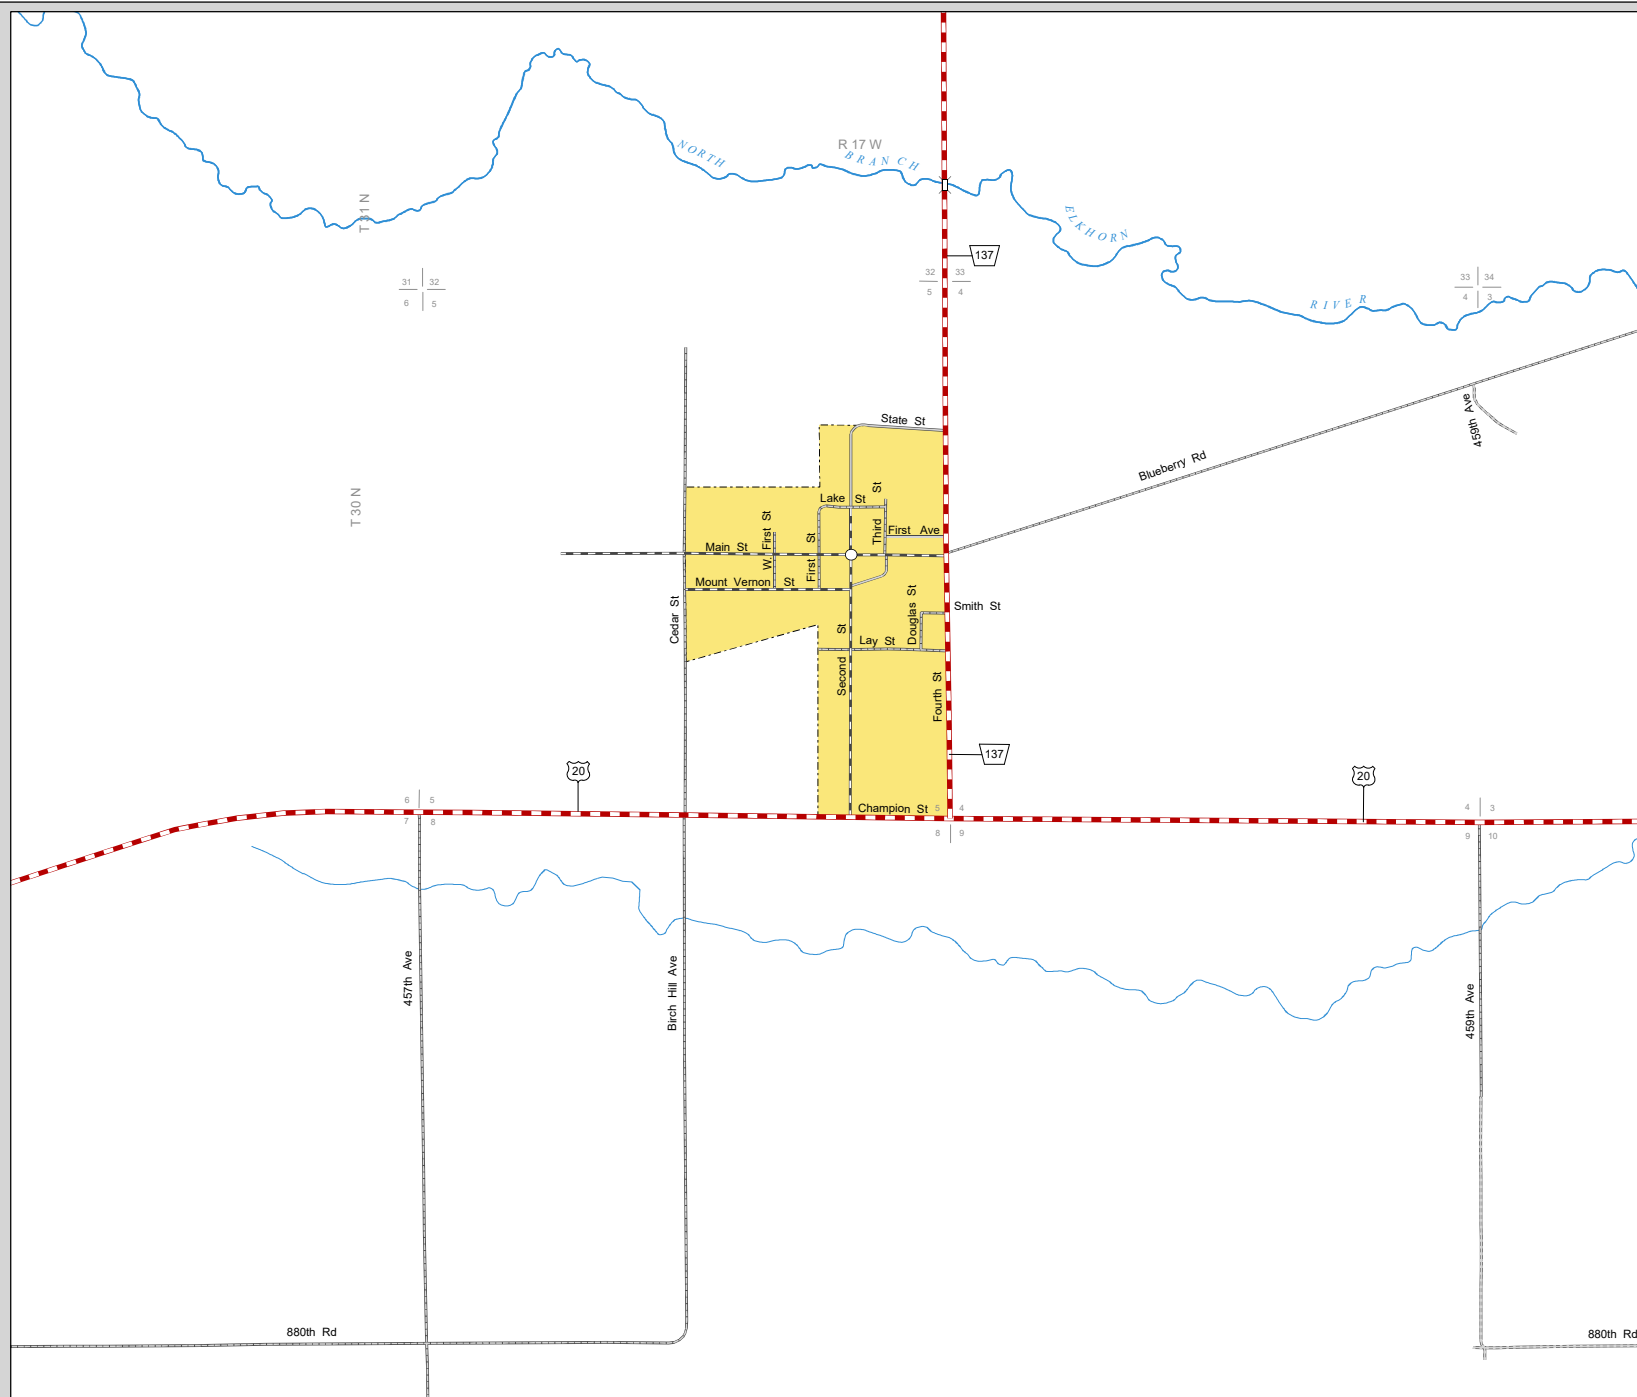

NEWPORT

ROCK COUNTY
NEBRASKA
POPULATION 97
2020

1. **STATE HIGHWAYS**
2. Interstate Highway
   - Divided Highway
   - Multiple Lane Undivided Highway
   - Concrete/Brick Surface
   - Asphalt/Bituminous Surface
   - Gravel or Crushed Rock
3. **CITY STREETS AND COUNTY ROADS**
4. Divided Street
   - Concrete/Brick Surface
   - Asphalt/Bituminous Surface
   - Gravel or Crushed Rock
   - Unimproved
   - Primitive
   - Interstate Numbered Route
   - U.S. Numbered Route
   - State Numbered Route
   - State Numbered Spur
   - State Numbered Link
   - Street Name
   - County Seat
   - City Center
   - Corporate Limits

NEBRASKA

Good Life. Great Journey.

DEPARTMENT OF TRANSPORTATION