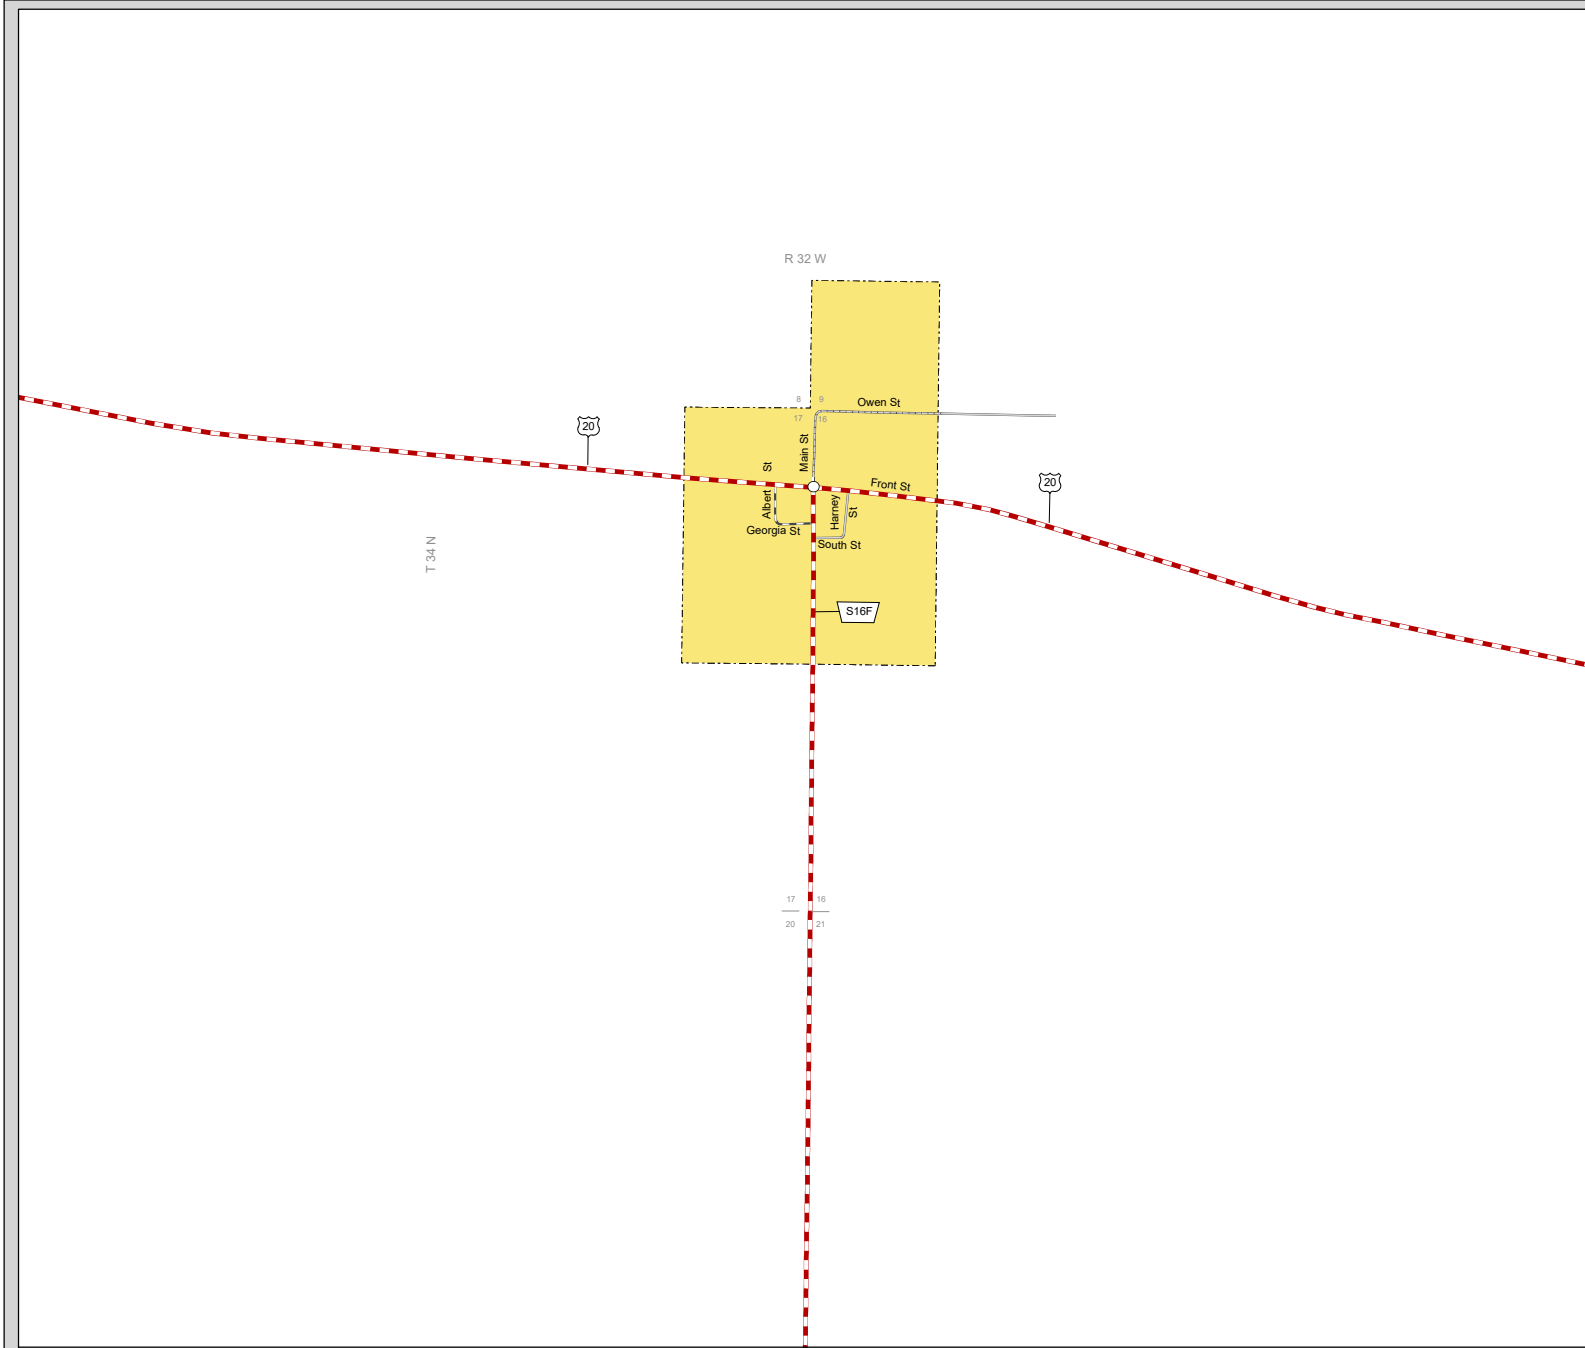

# NENZEL

CHERRY COUNTY  
NEBRASKA  
POPULATION 20  
2019

- STATE HIGHWAYS**
- Interstate Highway
  - Divided Highway
  - Multiple Lane Undivided Highway
  - Concrete/Brick Surface
  - Asphalt/Bituminous Surface
  - Gravel or Crushed Rock
- CITY STREETS AND COUNTY ROADS**
- Divided Street
  - Concrete/Brick Surface
  - Asphalt/Bituminous Surface
  - Gravel or Crushed Rock
  - Unimproved
  - Primitive
  - Interstate Numbered Route
  - U.S. Numbered Route
  - State Numbered Route
  - State Numbered Spur
  - State Numbered Link
  - Main St
  - Street Name
  - County Seat
  - City Center
  - Corporate Limits

This map is to be used for information only and is not intended to show ownership or to be definitive on which roads are public under Nebraska Law. The Nebraska Department of Transportation makes no warranties, guarantees or representations for the accuracy of this information and assumes no liability for errors or omissions. Any inconsistencies should be reported to NDOT.