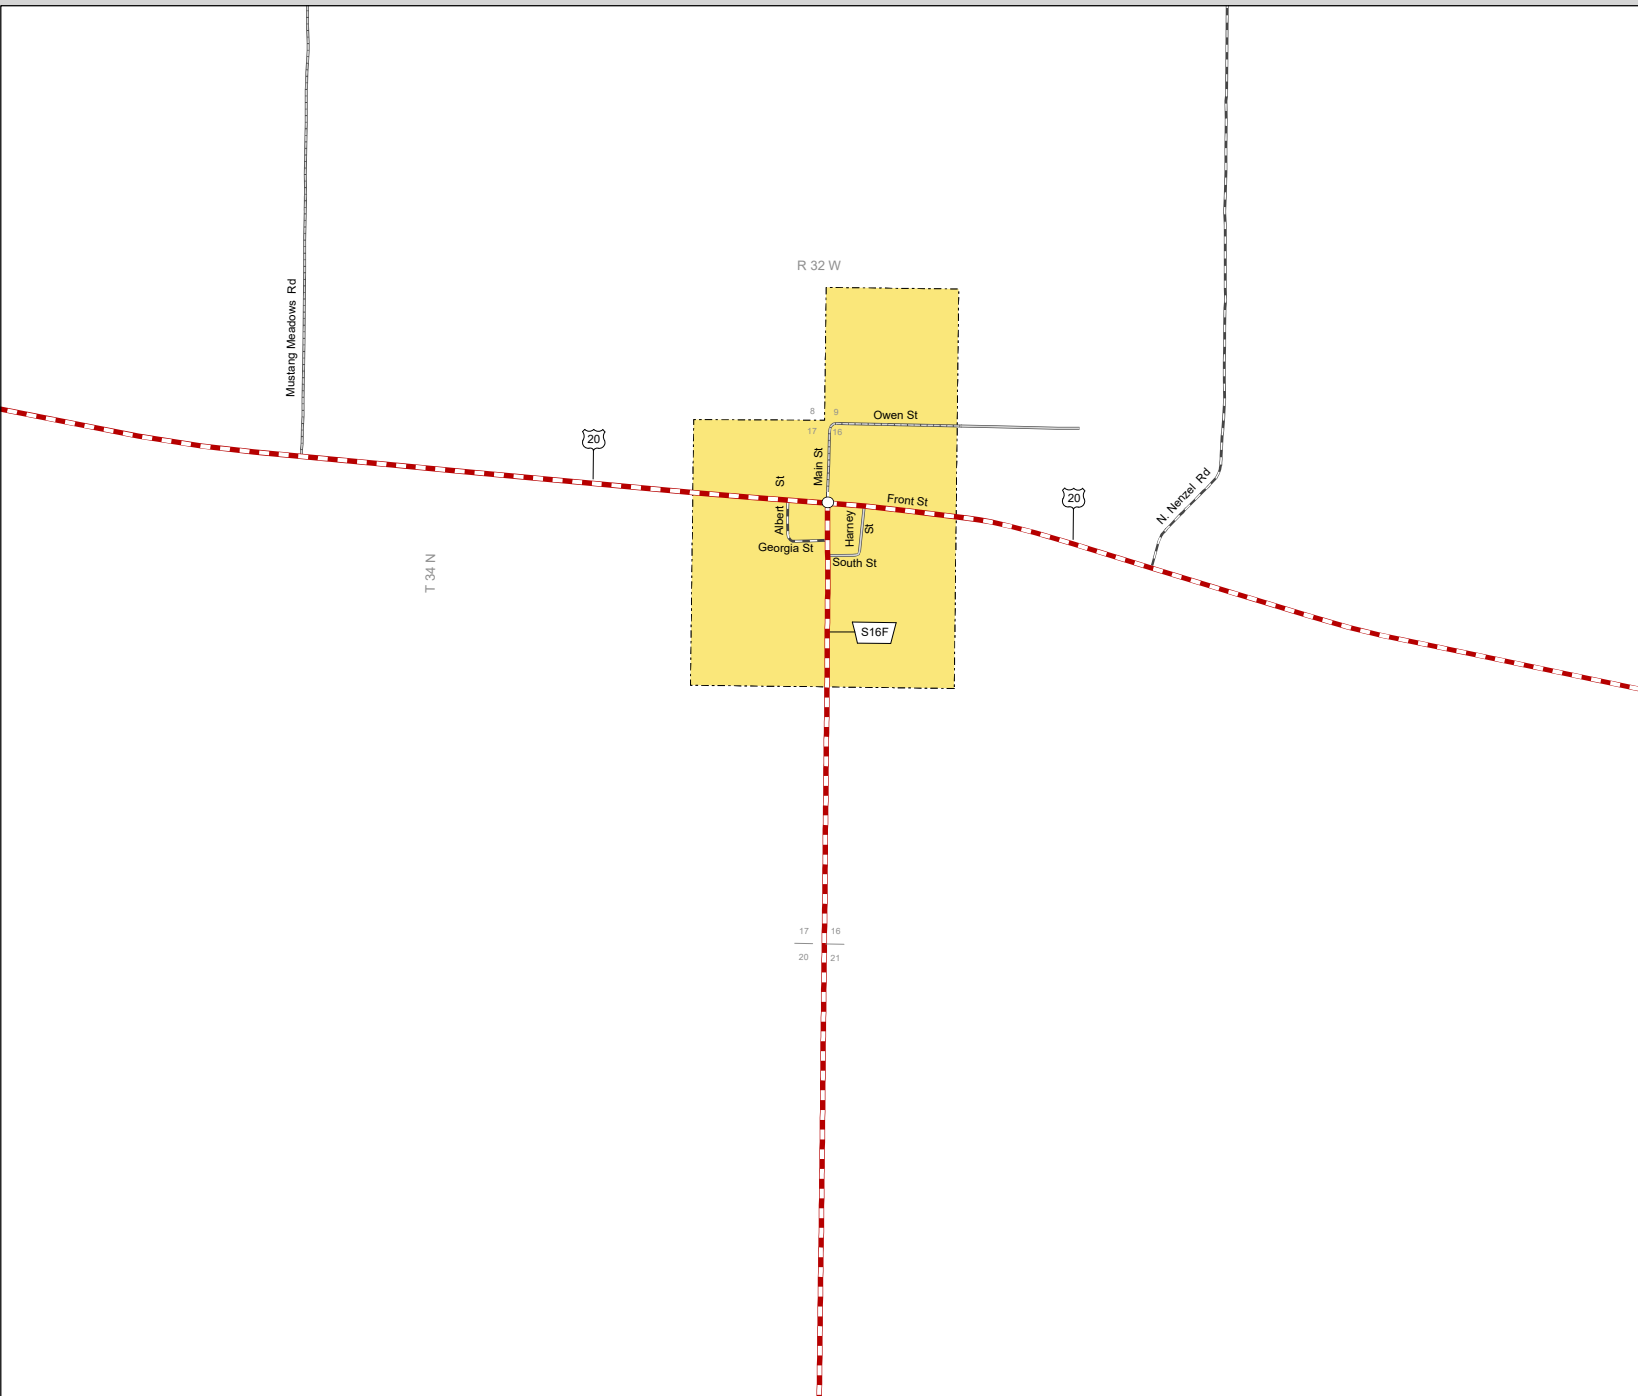

NENZEL

CHERRY COUNTY
NEBRASKA
POPULATION 20
2020

1. **STATE HIGHWAYS**
2. Interstate Highway
   - Divided Highway
   - Multiple Lane Undivided Highway
   - Concrete/Brick Surface
   - Asphalt/Bituminous Surface
   - Gravel or Crushed Rock
3. **CITY STREETS AND COUNTY ROADS**
4. Divided Street
   - Concrete/Brick Surface
   - Asphalt/Bituminous Surface
   - Gravel or Crushed Rock
   - Unimproved
   - Primitive
   - Interstate Numbered Route
   - U.S. Numbered Route
   - State Numbered Route
   - State Numbered Spur
   - State Numbered Link
   - Street Name
   - County Seat
   - City Center
   - Corporate Limits

This map is to be used for information only and is not intended to show ownership or to be definitive on which roads are public under Nebraska Law.

Good Life. Great Journey.

DEPARTMENT OF TRANSPORTATION