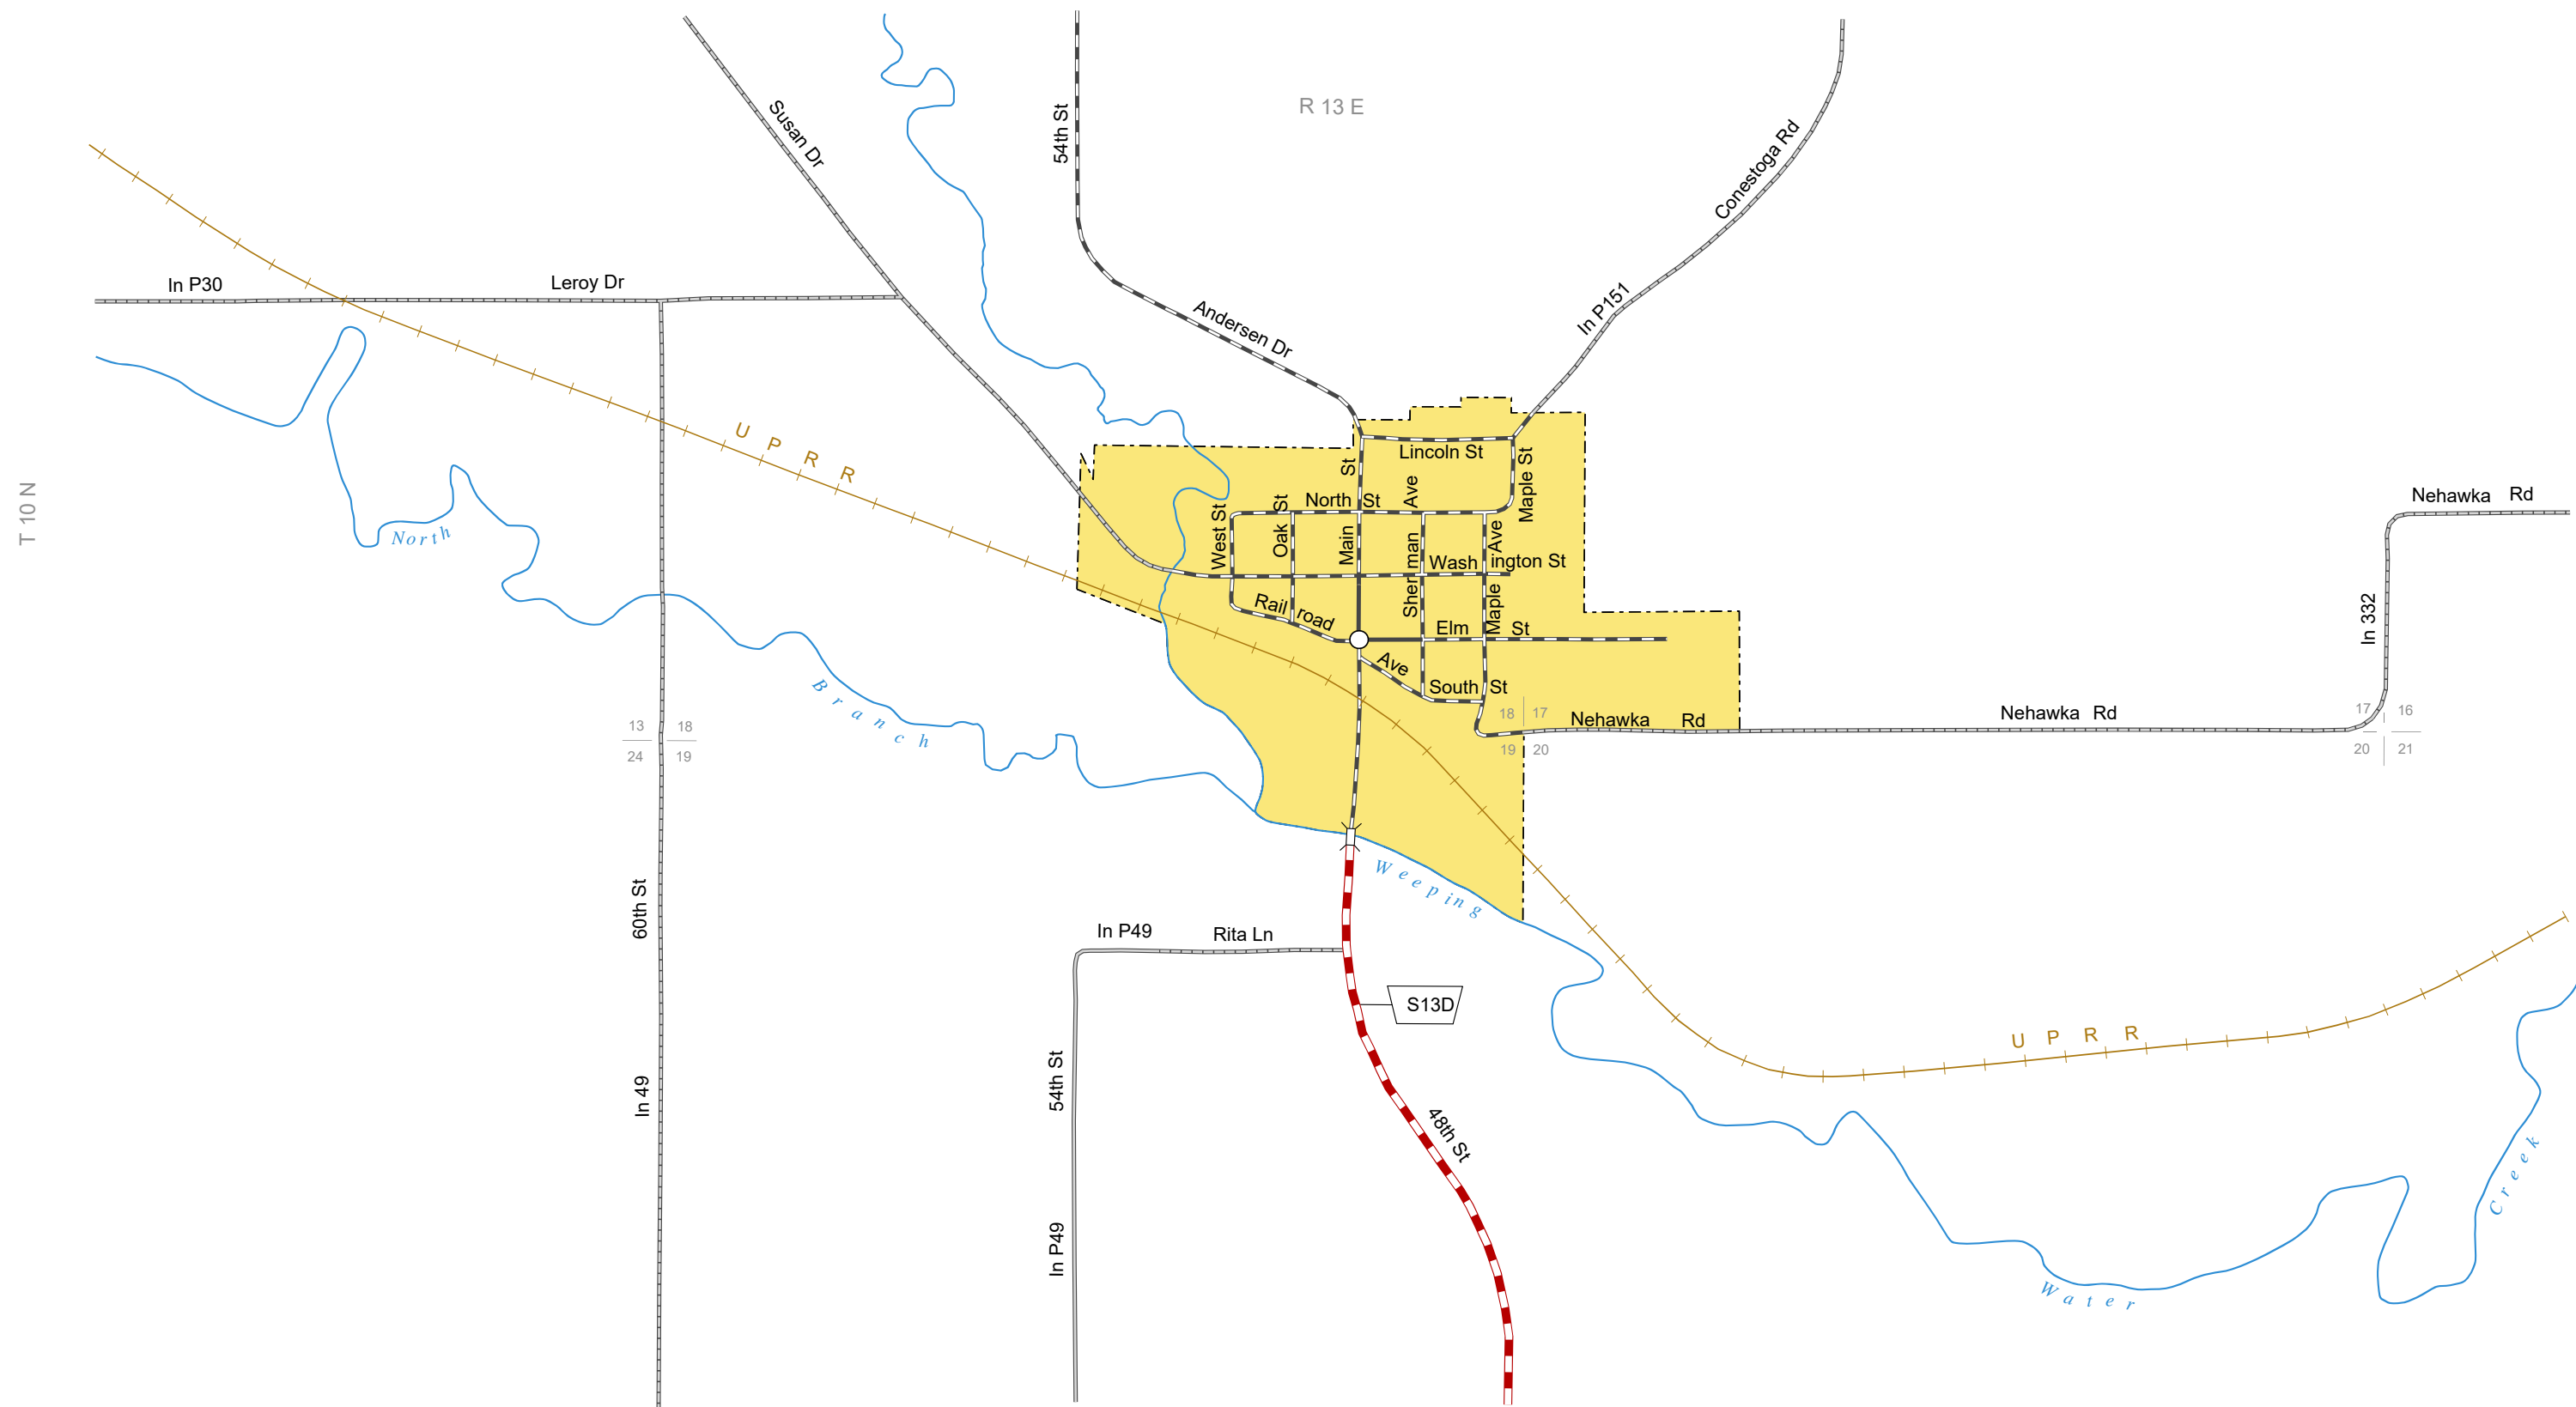

NEHAWKA

CASS COUNTY
NEBRASKA
POPULATION 204
2017

- STATE HIGHWAYS**
- Interstate Highway
 - Divided Highway
 - Multiple Lane Undivided Highway
 - Concrete/Brick Surface
 - Asphalt/Bituminous Surface
 - Gravel or Crushed Rock
- CITY STREETS AND COUNTY ROADS**
- Divided Street
 - Concrete/Brick Surface
 - Asphalt/Bituminous Surface
 - Gravel or Crushed Rock
 - Unimproved
 - Primitive
 - Interstate Numbered Route
 - U.S. Numbered Route
 - State Numbered Route
 - State Numbered Spur
 - State Numbered Link
 - Main St Street Name
 - County Seat
 - City Center
 - Corporate Limits

This map is to be used for information only and is not intended to show ownership or to be definitive on which roads are public under Nebraska Law. The Nebraska Department of Transportation makes no warranties, guarantees or representations for the accuracy of this information and assumes no liability for errors or omissions. Any inconsistencies should be reported to NDOT.