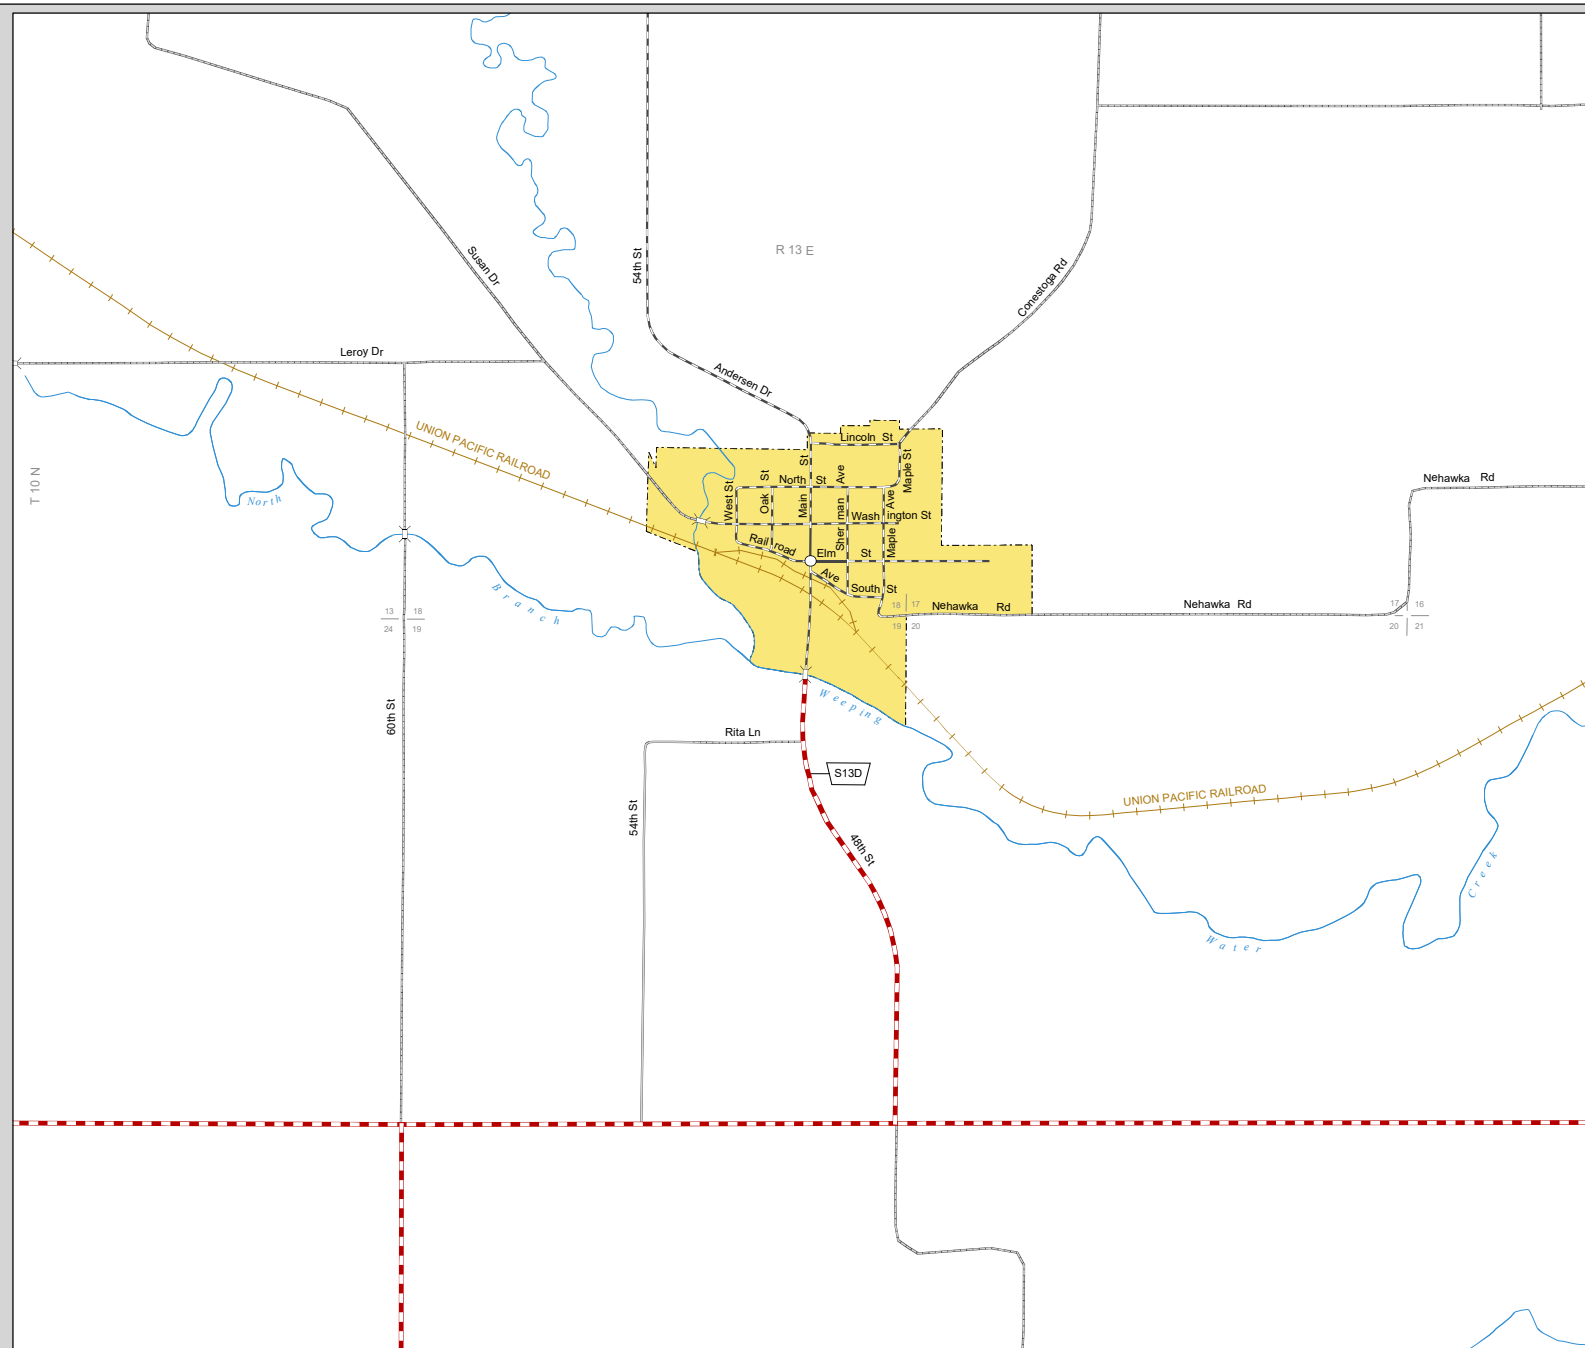

NEHAWKA

CASS COUNTY
NEBRASKA
POPULATION 204
2019

1. **STATE HIGHWAYS**
2. Interstate Highway
   - Divided Highway
   - Multiple Lane Undivided Highway
   - Concrete/Brick Surface
   - Asphalt/Bituminous Surface
   - Gravel or Crushed Rock
3. **CITY STREETS AND COUNTY ROADS**
4. Divided Street
   - Concrete/Brick Surface
   - Asphalt/Bituminous Surface
   - Gravel or Crushed Rock
   - Unimproved
   - Primitive
   - Interstate Numbered Route
   - U.S. Numbered Route
   - State Numbered Route
   - State Numbered Spur
   - State Numbered Link
   - Main St
   - County Seat
   - City Center
   - Corporate Limits