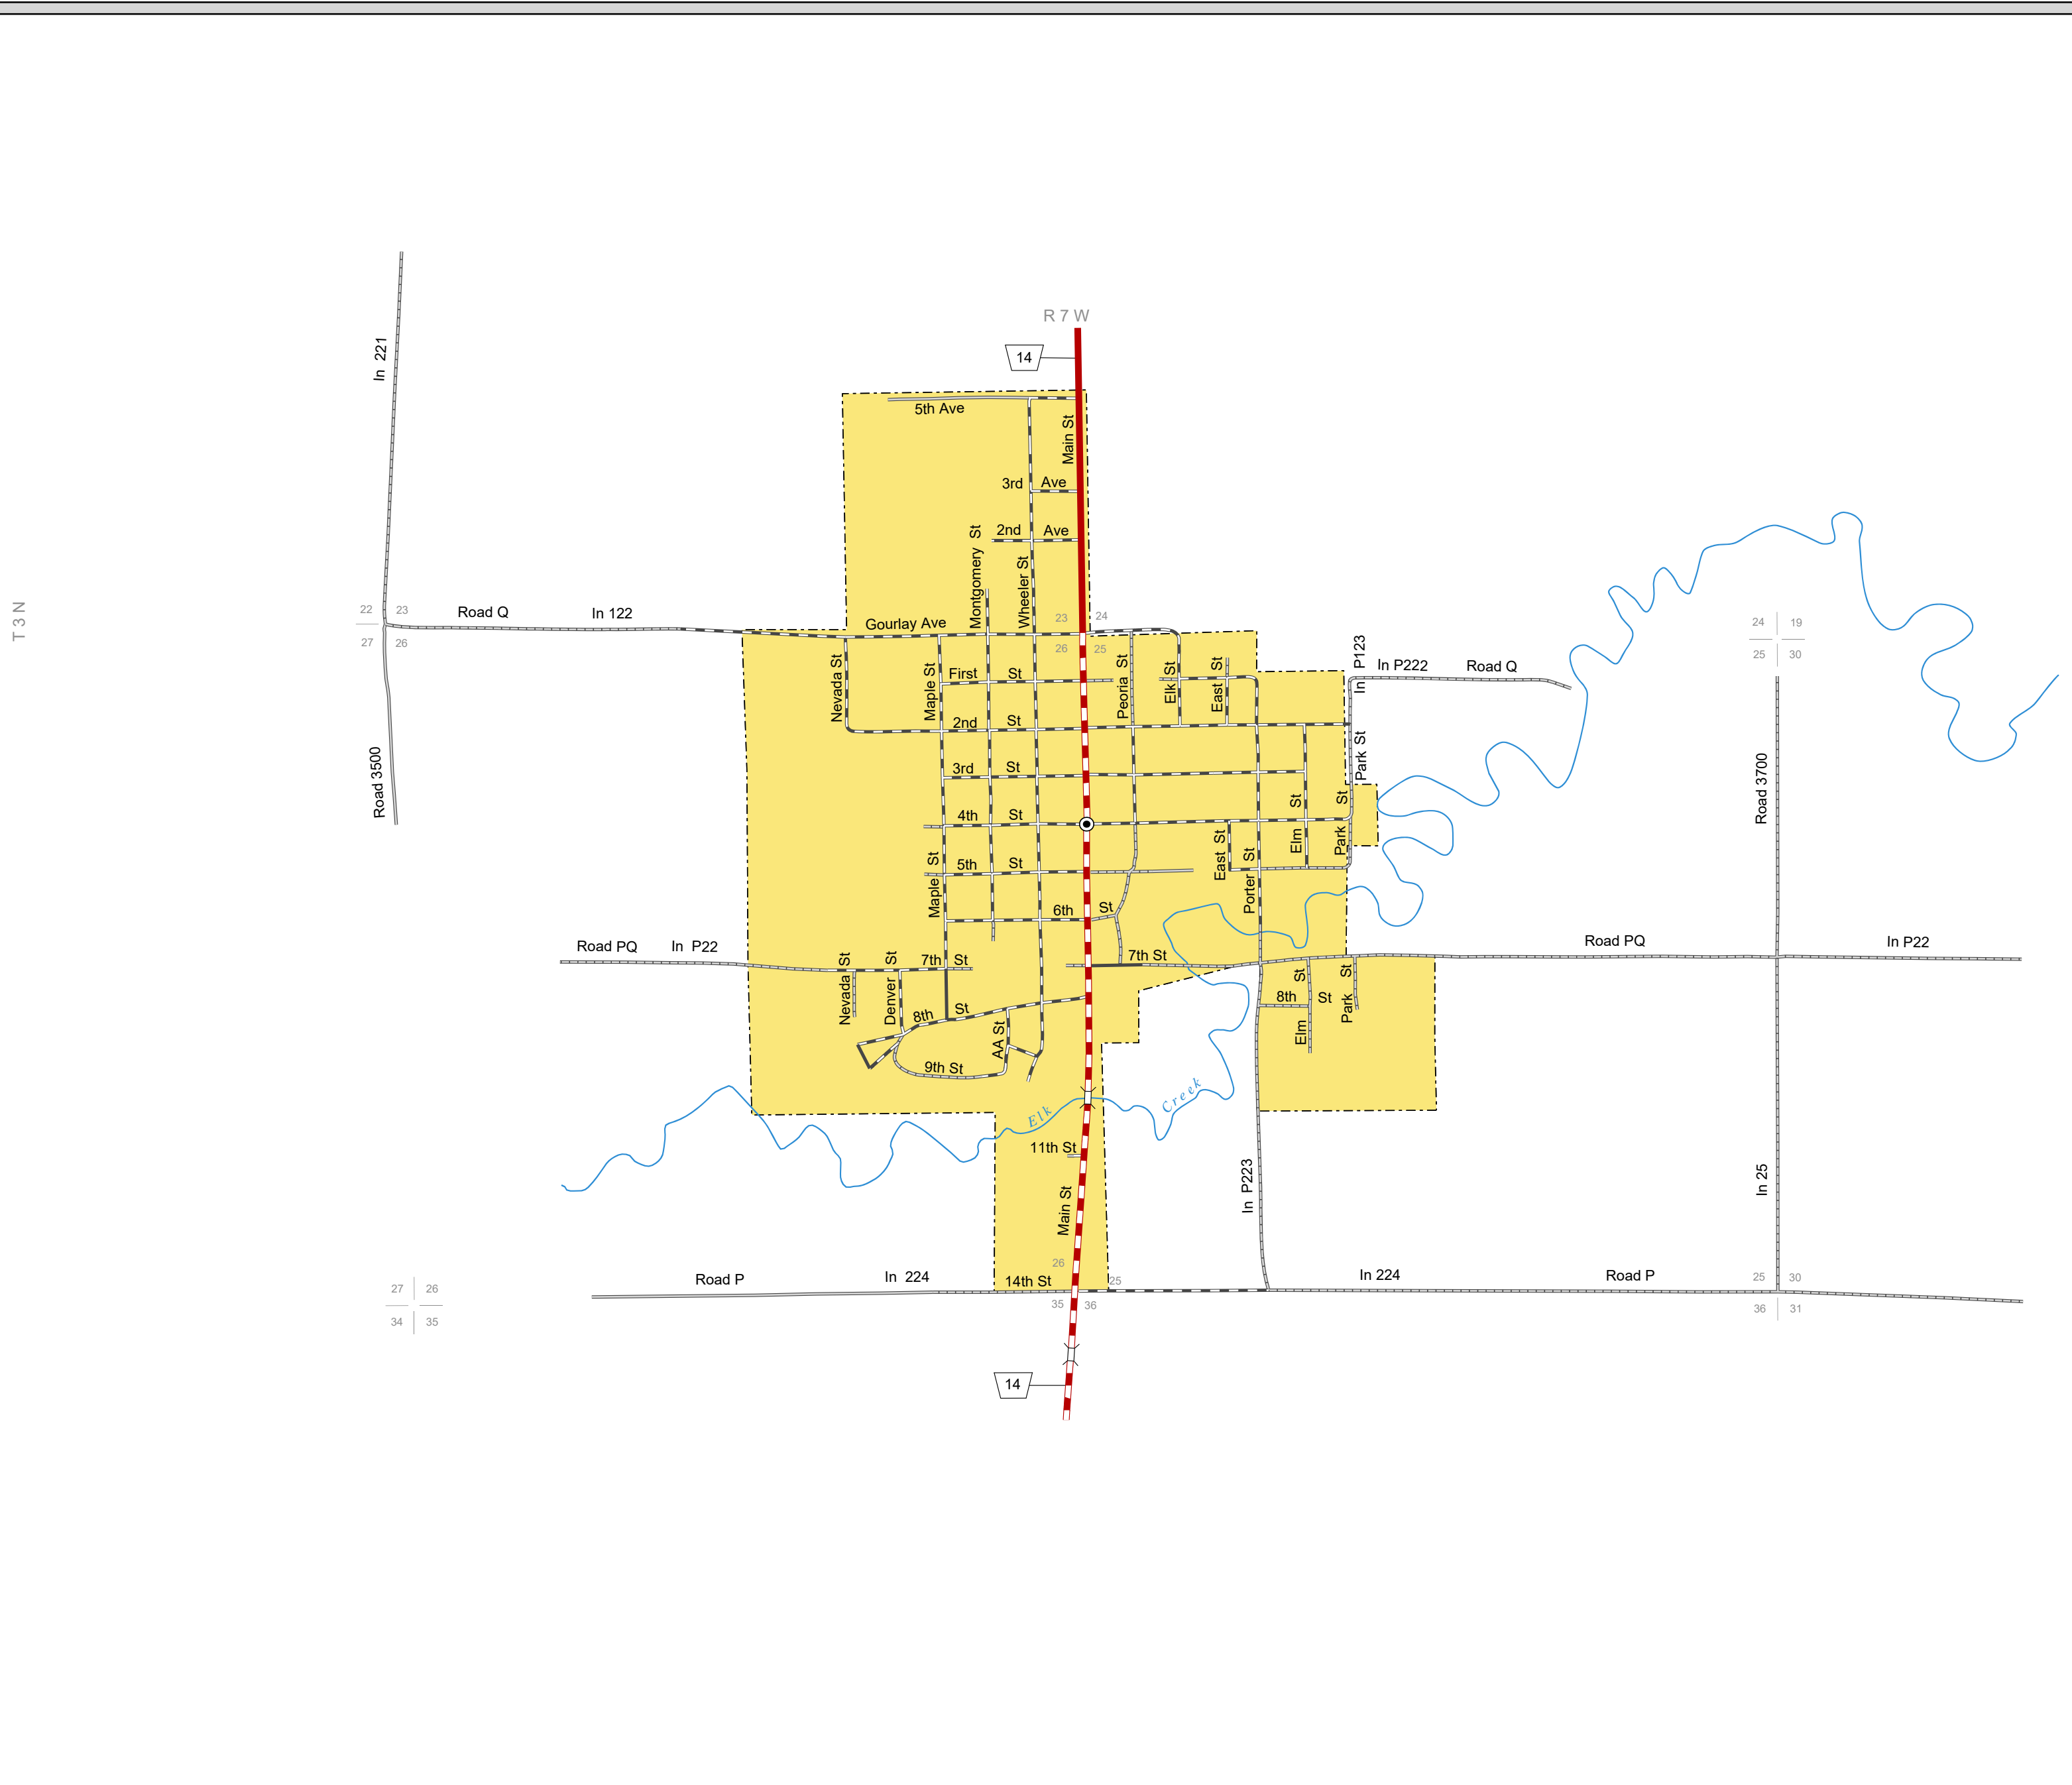

NELSON

NUCKOLLS COUNTY
NEBRASKA
POPULATION 488
2017

- STATE HIGHWAYS**
- Interstate Highway
 - Divided Highway
 - Multiple Lane Undivided Highway
 - Concrete/Brick Surface
 - Asphalt/Bituminous Surface
 - Gravel or Crushed Rock
- CITY STREETS AND COUNTY ROADS**
- Divided Street
 - Concrete/Brick Surface
 - Asphalt/Bituminous Surface
 - Gravel or Crushed Rock
 - Unimproved
 - Primitive
 - Interstate Numbered Route
 - U.S. Numbered Route
 - State Numbered Route
 - State Numbered Spur
 - State Numbered Link
 - Street Name
 - County Seat
 - City Center
 - Corporate Limits

This map is to be used for information only and is not intended to show ownership or to be definitive on which roads are public under Nebraska Law. The Nebraska Department of Transportation makes no warranties, guarantees or representations for the accuracy of this information and assumes no liability for errors or omissions. Any inconsistencies should be reported to NDOT.