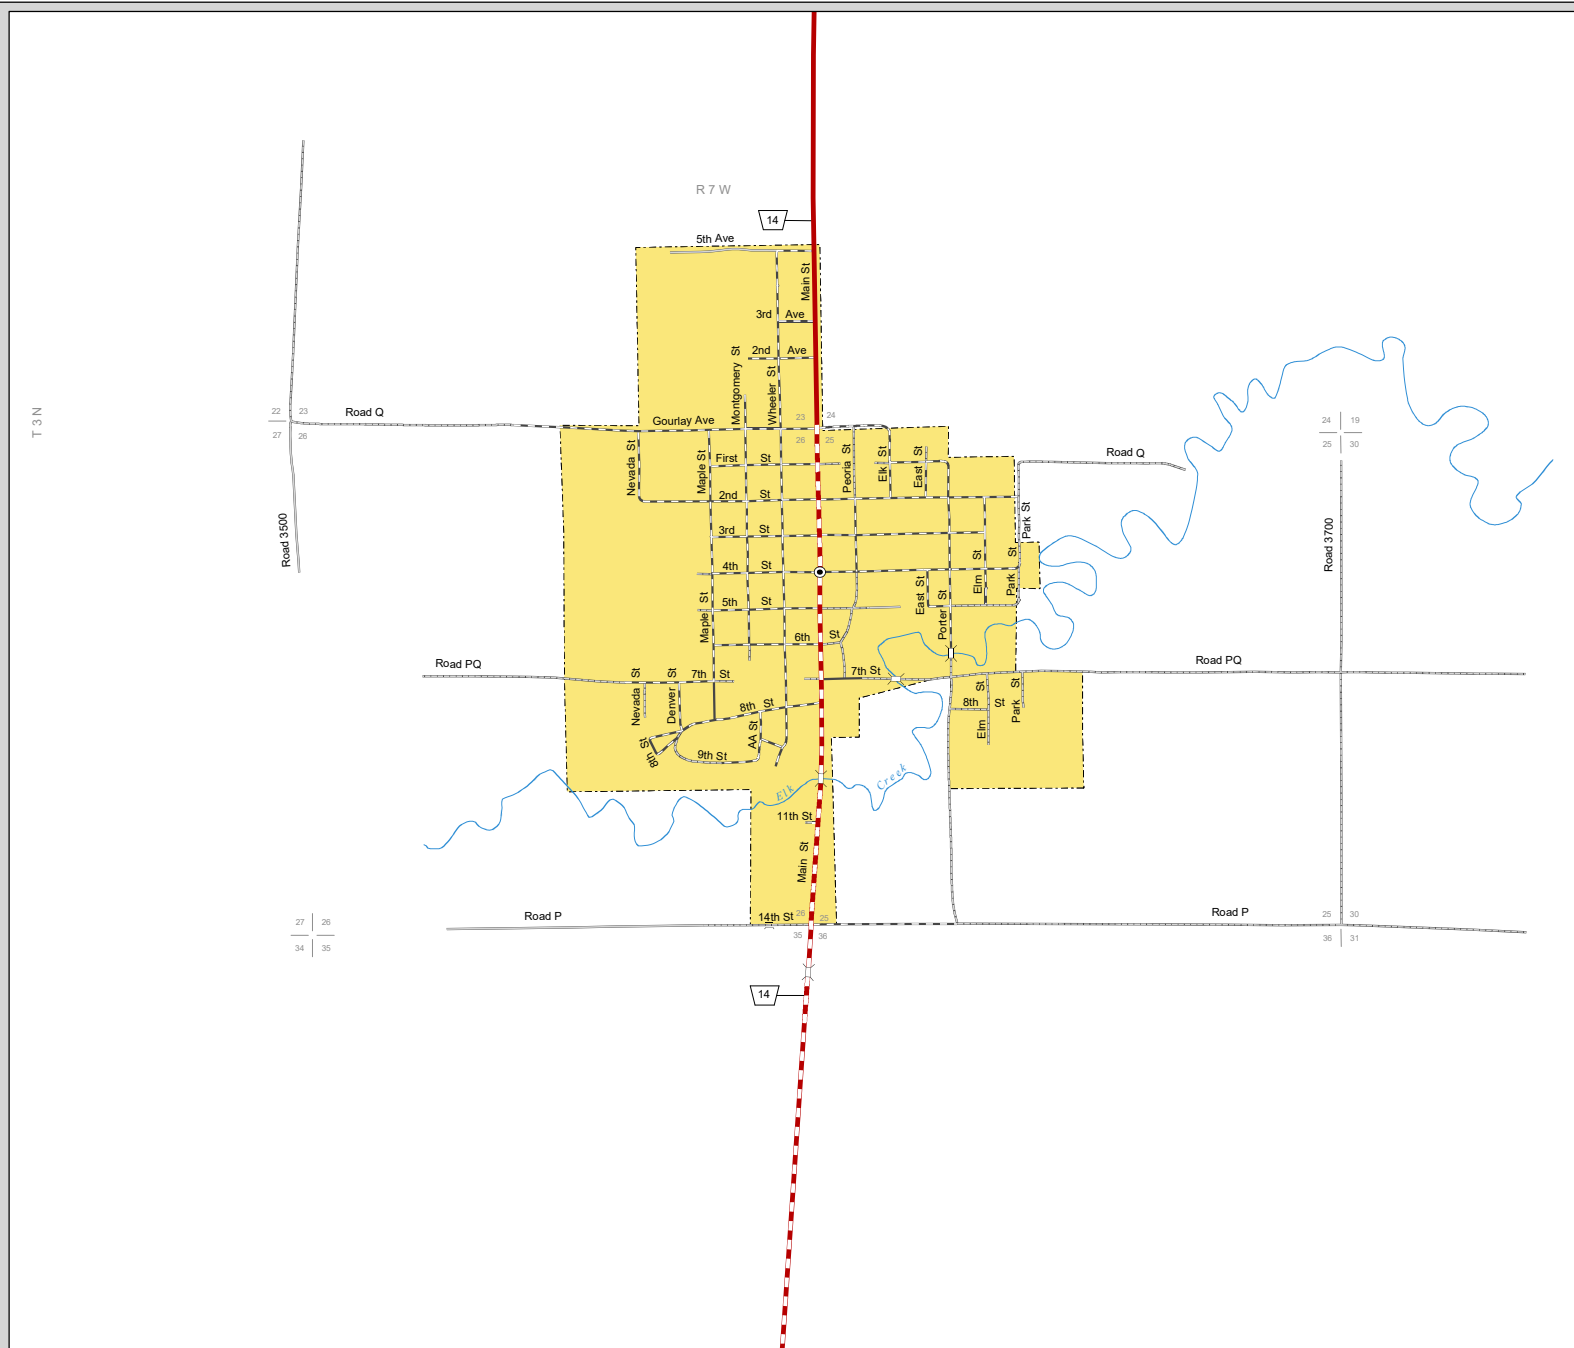

NELSON
NUCKOLLS COUNTY
NEBRASKA
POPULATION 488
2019

1. **STATE HIGHWAYS**
2. Interstate Highway
   - Divided Highway
   - Multiple Lane Undivided Highway
   - Concrete/Brick Surface
   - Asphalt/Bituminous Surface
   - Gravel or Crushed Rock
3. **CITY STREETS AND COUNTY ROADS**
4. Divided Street
   - Concrete/Brick Surface
   - Asphalt/Bituminous Surface
   - Gravel or Crushed Rock
   - Unimproved
   - Primitive
   - Interstate Numbered Route
   - U.S. Numbered Route
   - State Numbered Route
   - State Numbered Spur
   - State Numbered Link
   - Street Name
   - County Seat
   - City Center
   - Corporate Limits