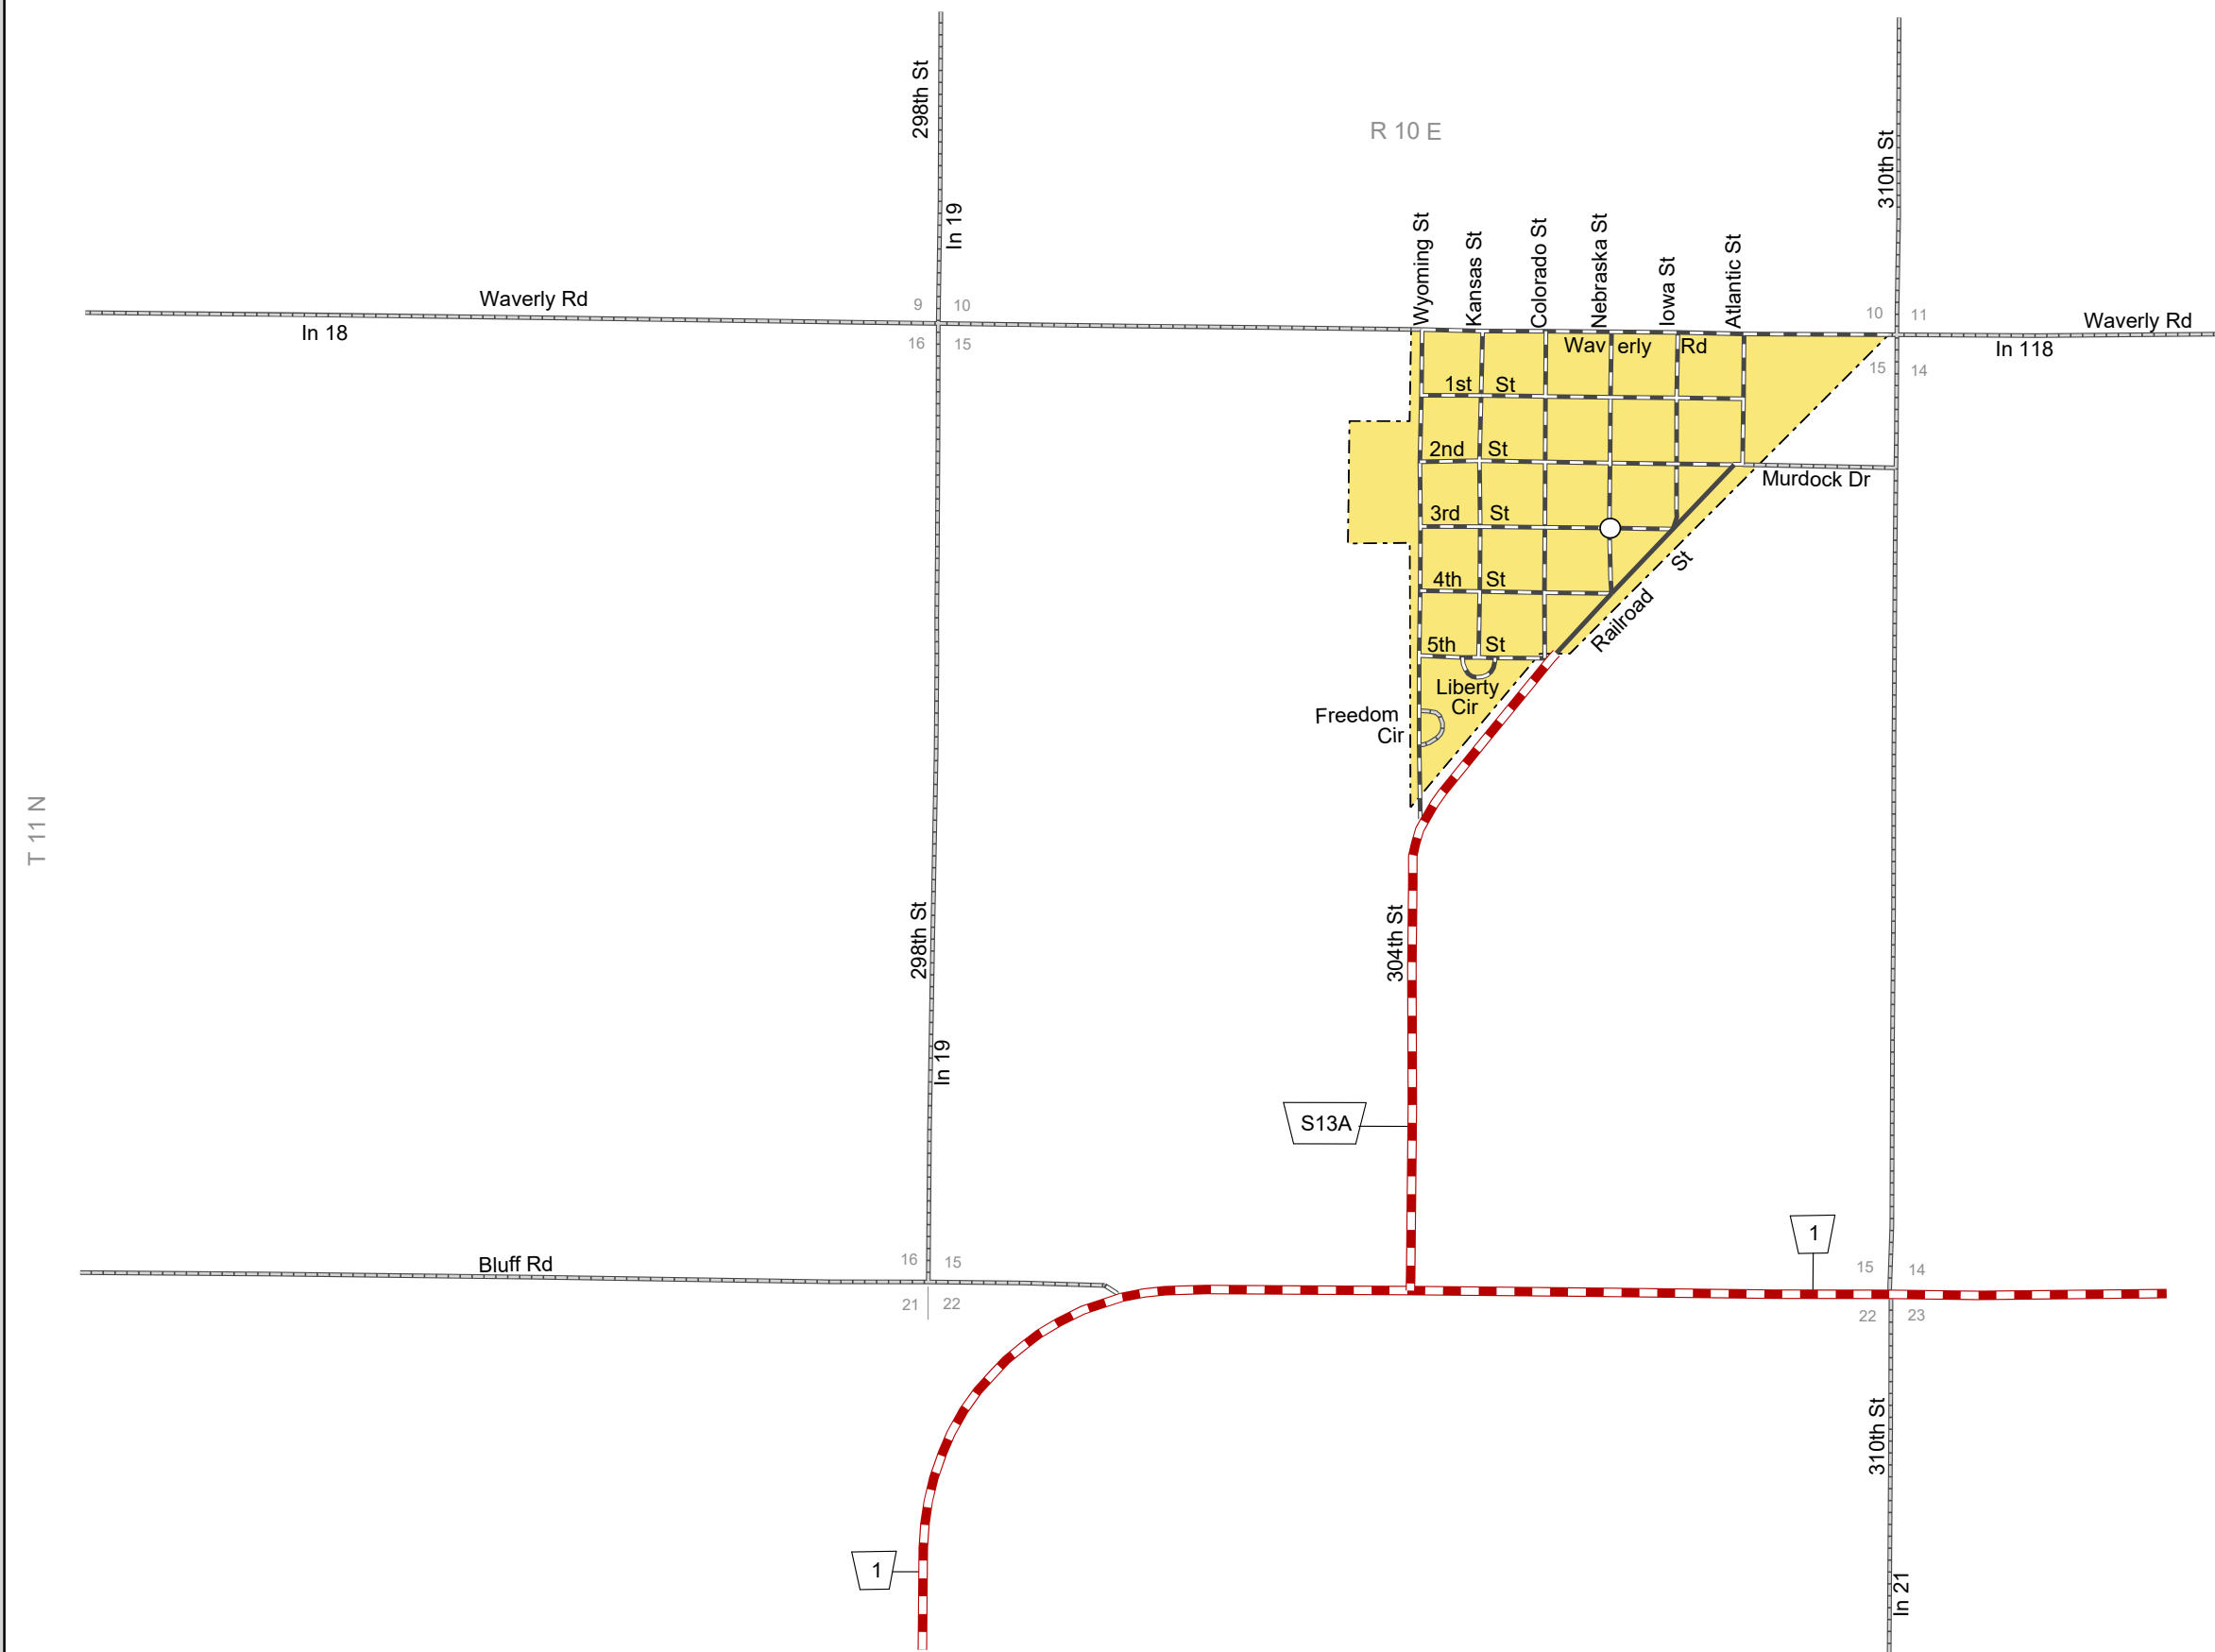

MURDOCK

CASS COUNTY
NEBRASKA
POPULATION 236
2017

- STATE HIGHWAYS**
- Interstate Highway
 - Divided Highway
 - Multiple Lane Undivided Highway
 - Concrete/Brick Surface
 - Asphalt/Bituminous Surface
 - Gravel or Crushed Rock
- CITY STREETS AND COUNTY ROADS**
- Divided Street
 - Concrete/Brick Surface
 - Asphalt/Bituminous Surface
 - Gravel or Crushed Rock
 - Unimproved
 - Primitive
 - Interstate Numbered Route
 - U.S. Numbered Route
 - State Numbered Route
 - State Numbered Spur
 - State Numbered Link
 - Main St Street Name
 - County Seat
 - City Center
 - Corporate Limits

This map is to be used for information only and is not intended to show ownership or to be definitive on which roads are public under Nebraska Law. The Nebraska Department of Transportation makes no warranties, guarantees or representations for the accuracy of this information and assumes no liability for errors or omissions. Any inconsistencies should be reported to NDOT.