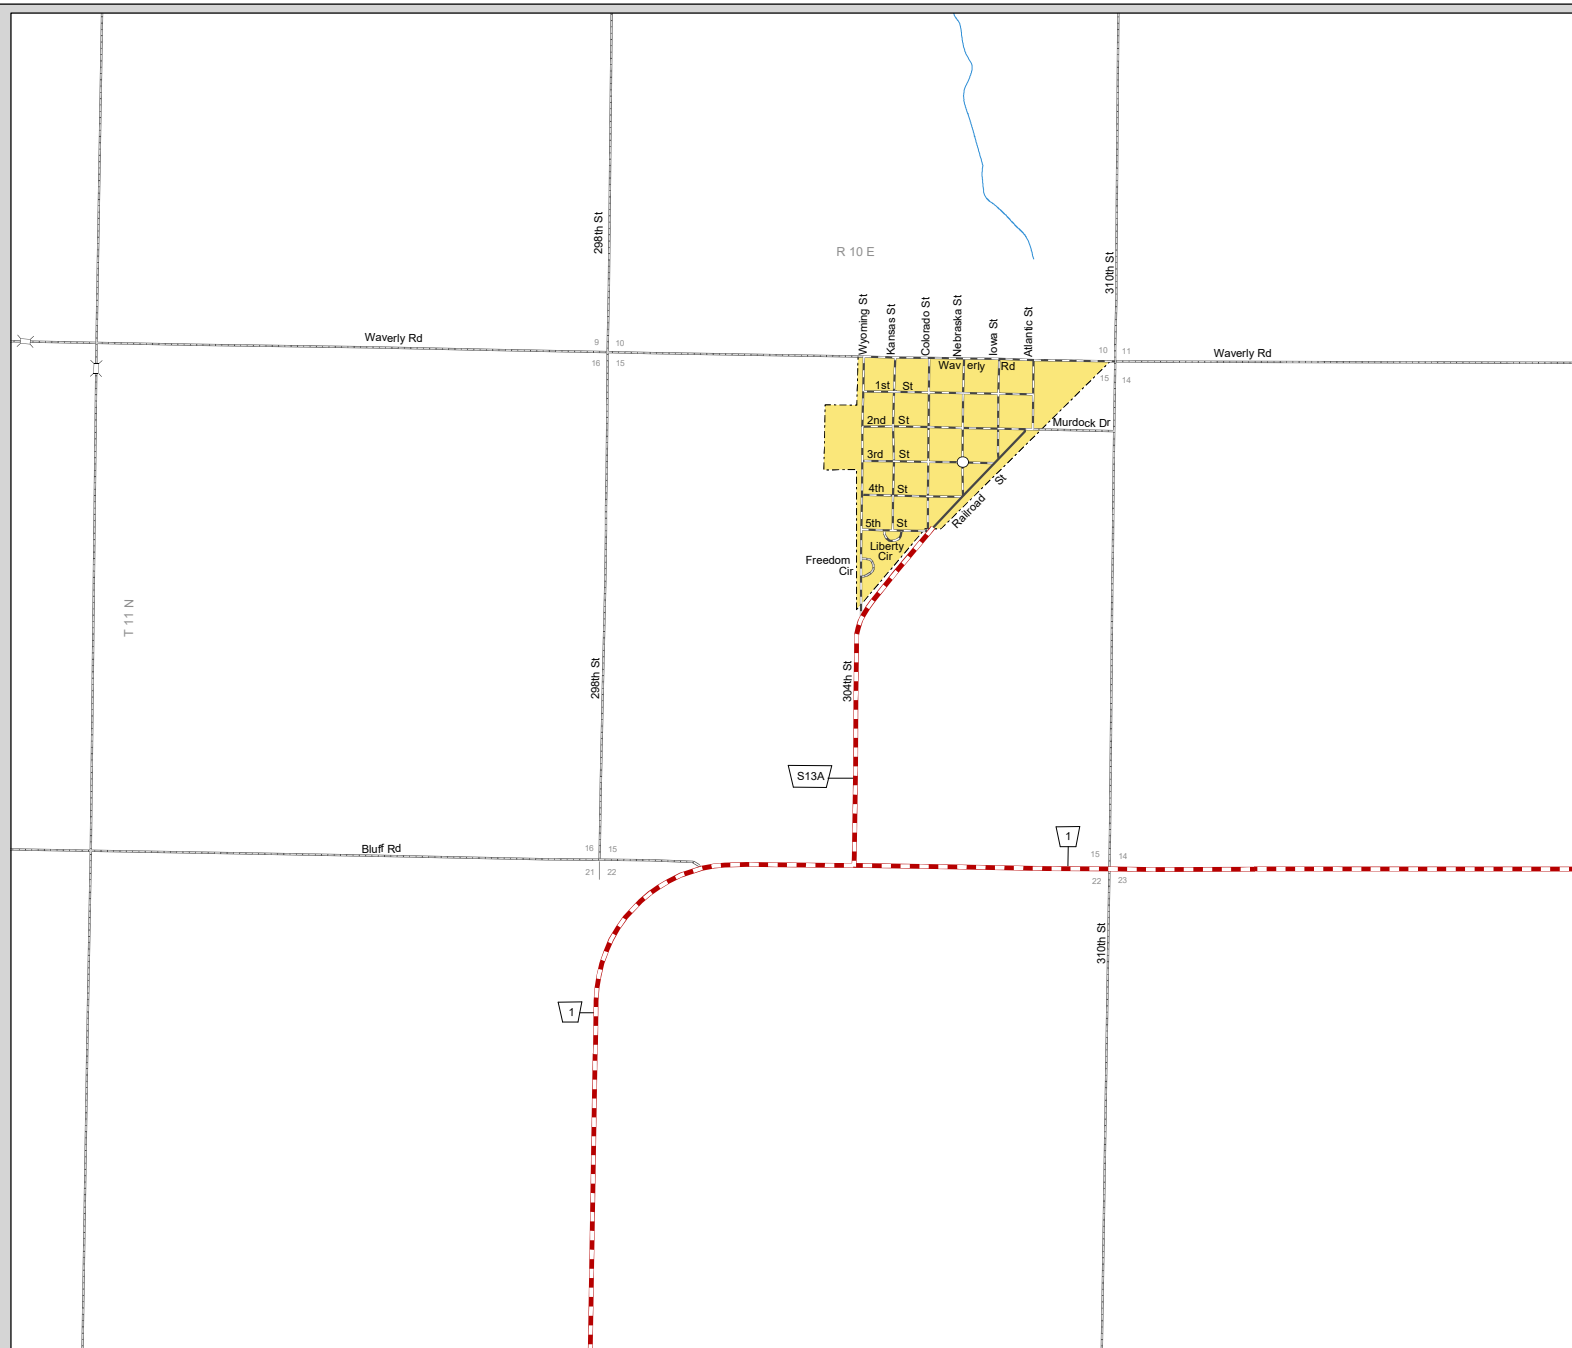

MURDOCK

CASS COUNTY
NEBRASKA
POPULATION 236
2019

1. **STATE HIGHWAYS**
2. Interstate Highway
   - Divided Highway
   - Multiple Lane Undivided Highway
   - Concrete/Brick Surface
   - Asphalt/Bituminous Surface
   - Gravel or Crushed Rock
3. **CITY STREETS AND COUNTY ROADS**
4. Divided Street
   - Concrete/Brick Surface
   - Asphalt/Bituminous Surface
   - Gravel or Crushed Rock
   - Unimproved
   - Primitive
   - Interstate Numbered Route
   - U.S. Numbered Route
   - State Numbered Route
   - State Numbered Spur
   - State Numbered Link
   - Main St
   - County Seat
   - City Center
   - Corporate Limits