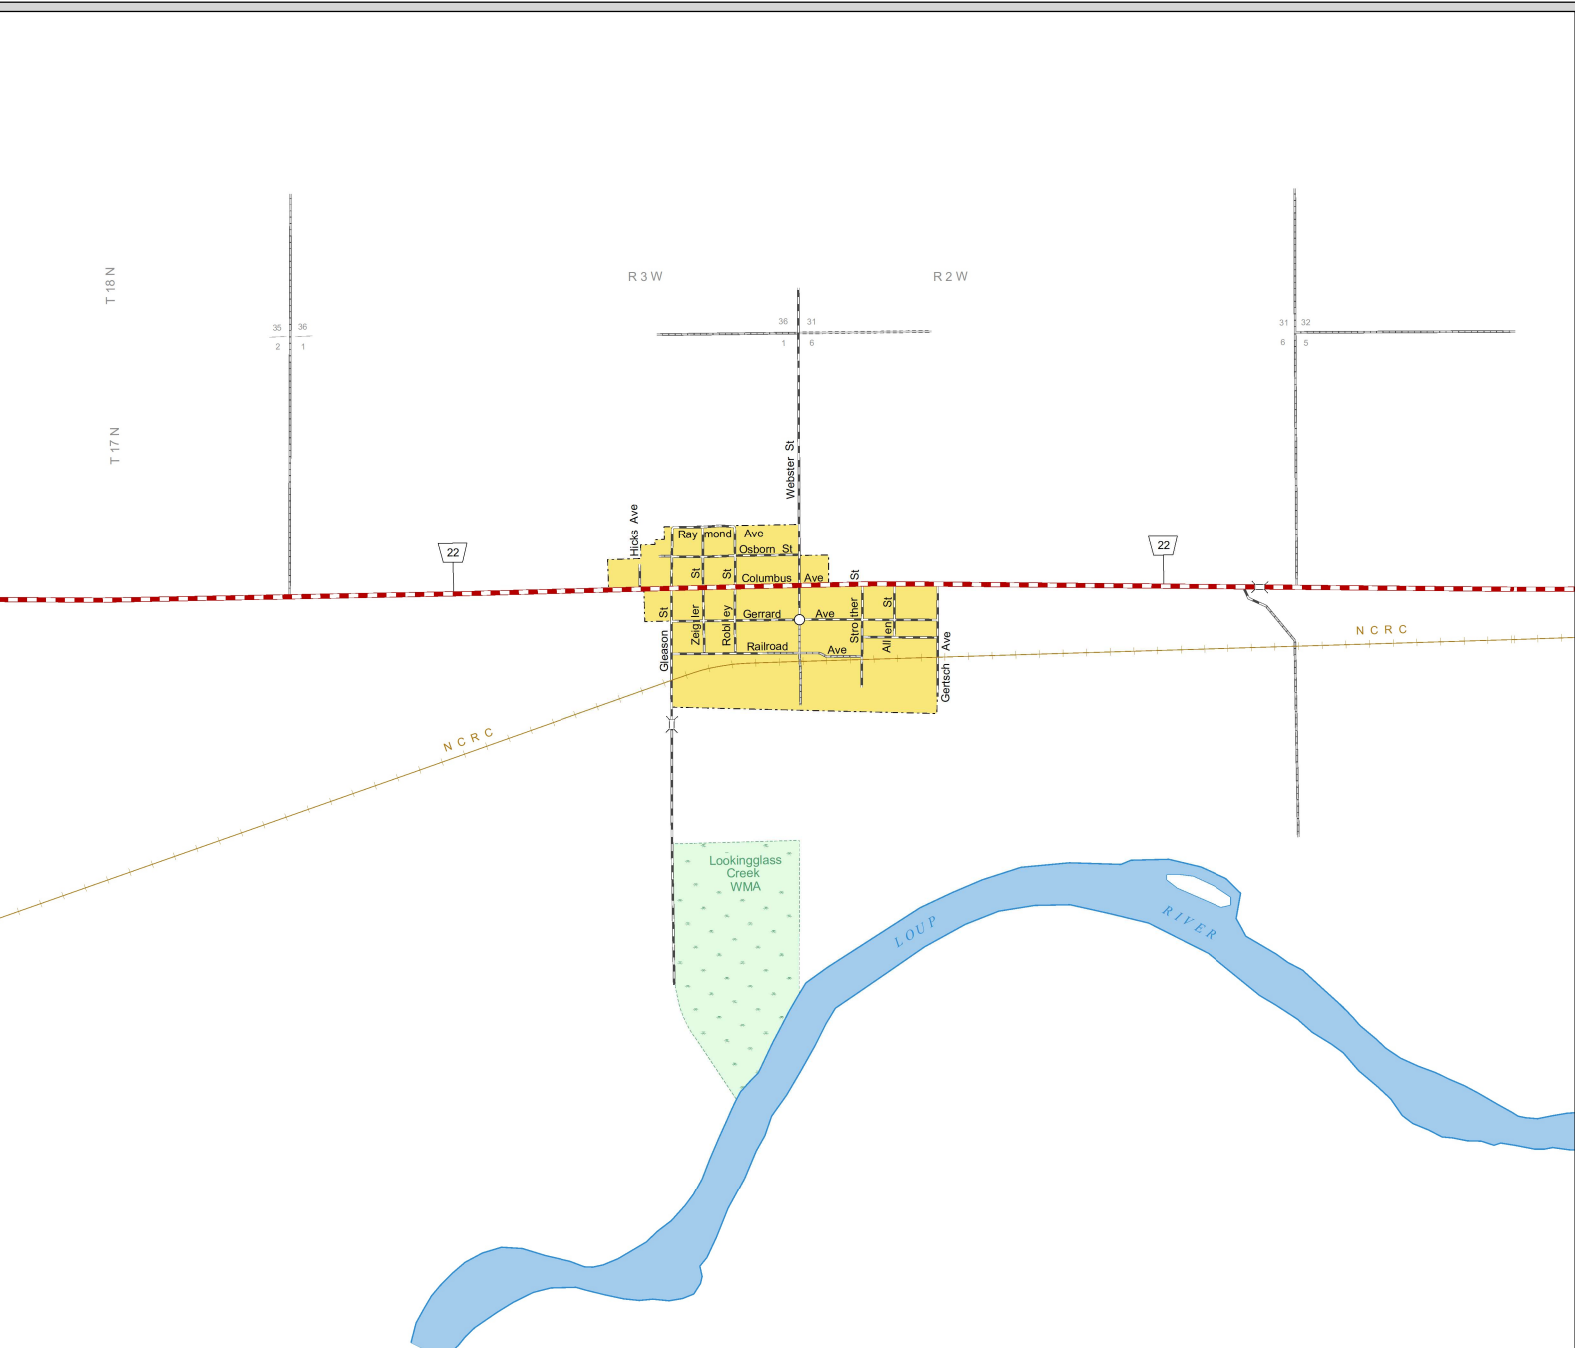

MONROE

PLATTE COUNTY
NEBRASKA
POPULATION 284
2019

- **STATE HIGHWAYS**
- Interstate Highway
- Divided Highway
- Multiple Lane Undivided Highway
- Concrete/Brick Surface
- Asphalt/Bituminous Surface
- Gravel or Crushed Rock
- **CITY STREETS AND COUNTY ROADS**
- Divided Street
- Concrete/Brick Surface
- Asphalt/Bituminous Surface
- Gravel or Crushed Rock
- Unimproved
- Primitive
- Interstate Numbered Route
- U.S. Numbered Route
- State Numbered Route
- State Numbered Spur
- State Numbered Link
- Street Name
- County Seat
- City Center
- Corporate Limits