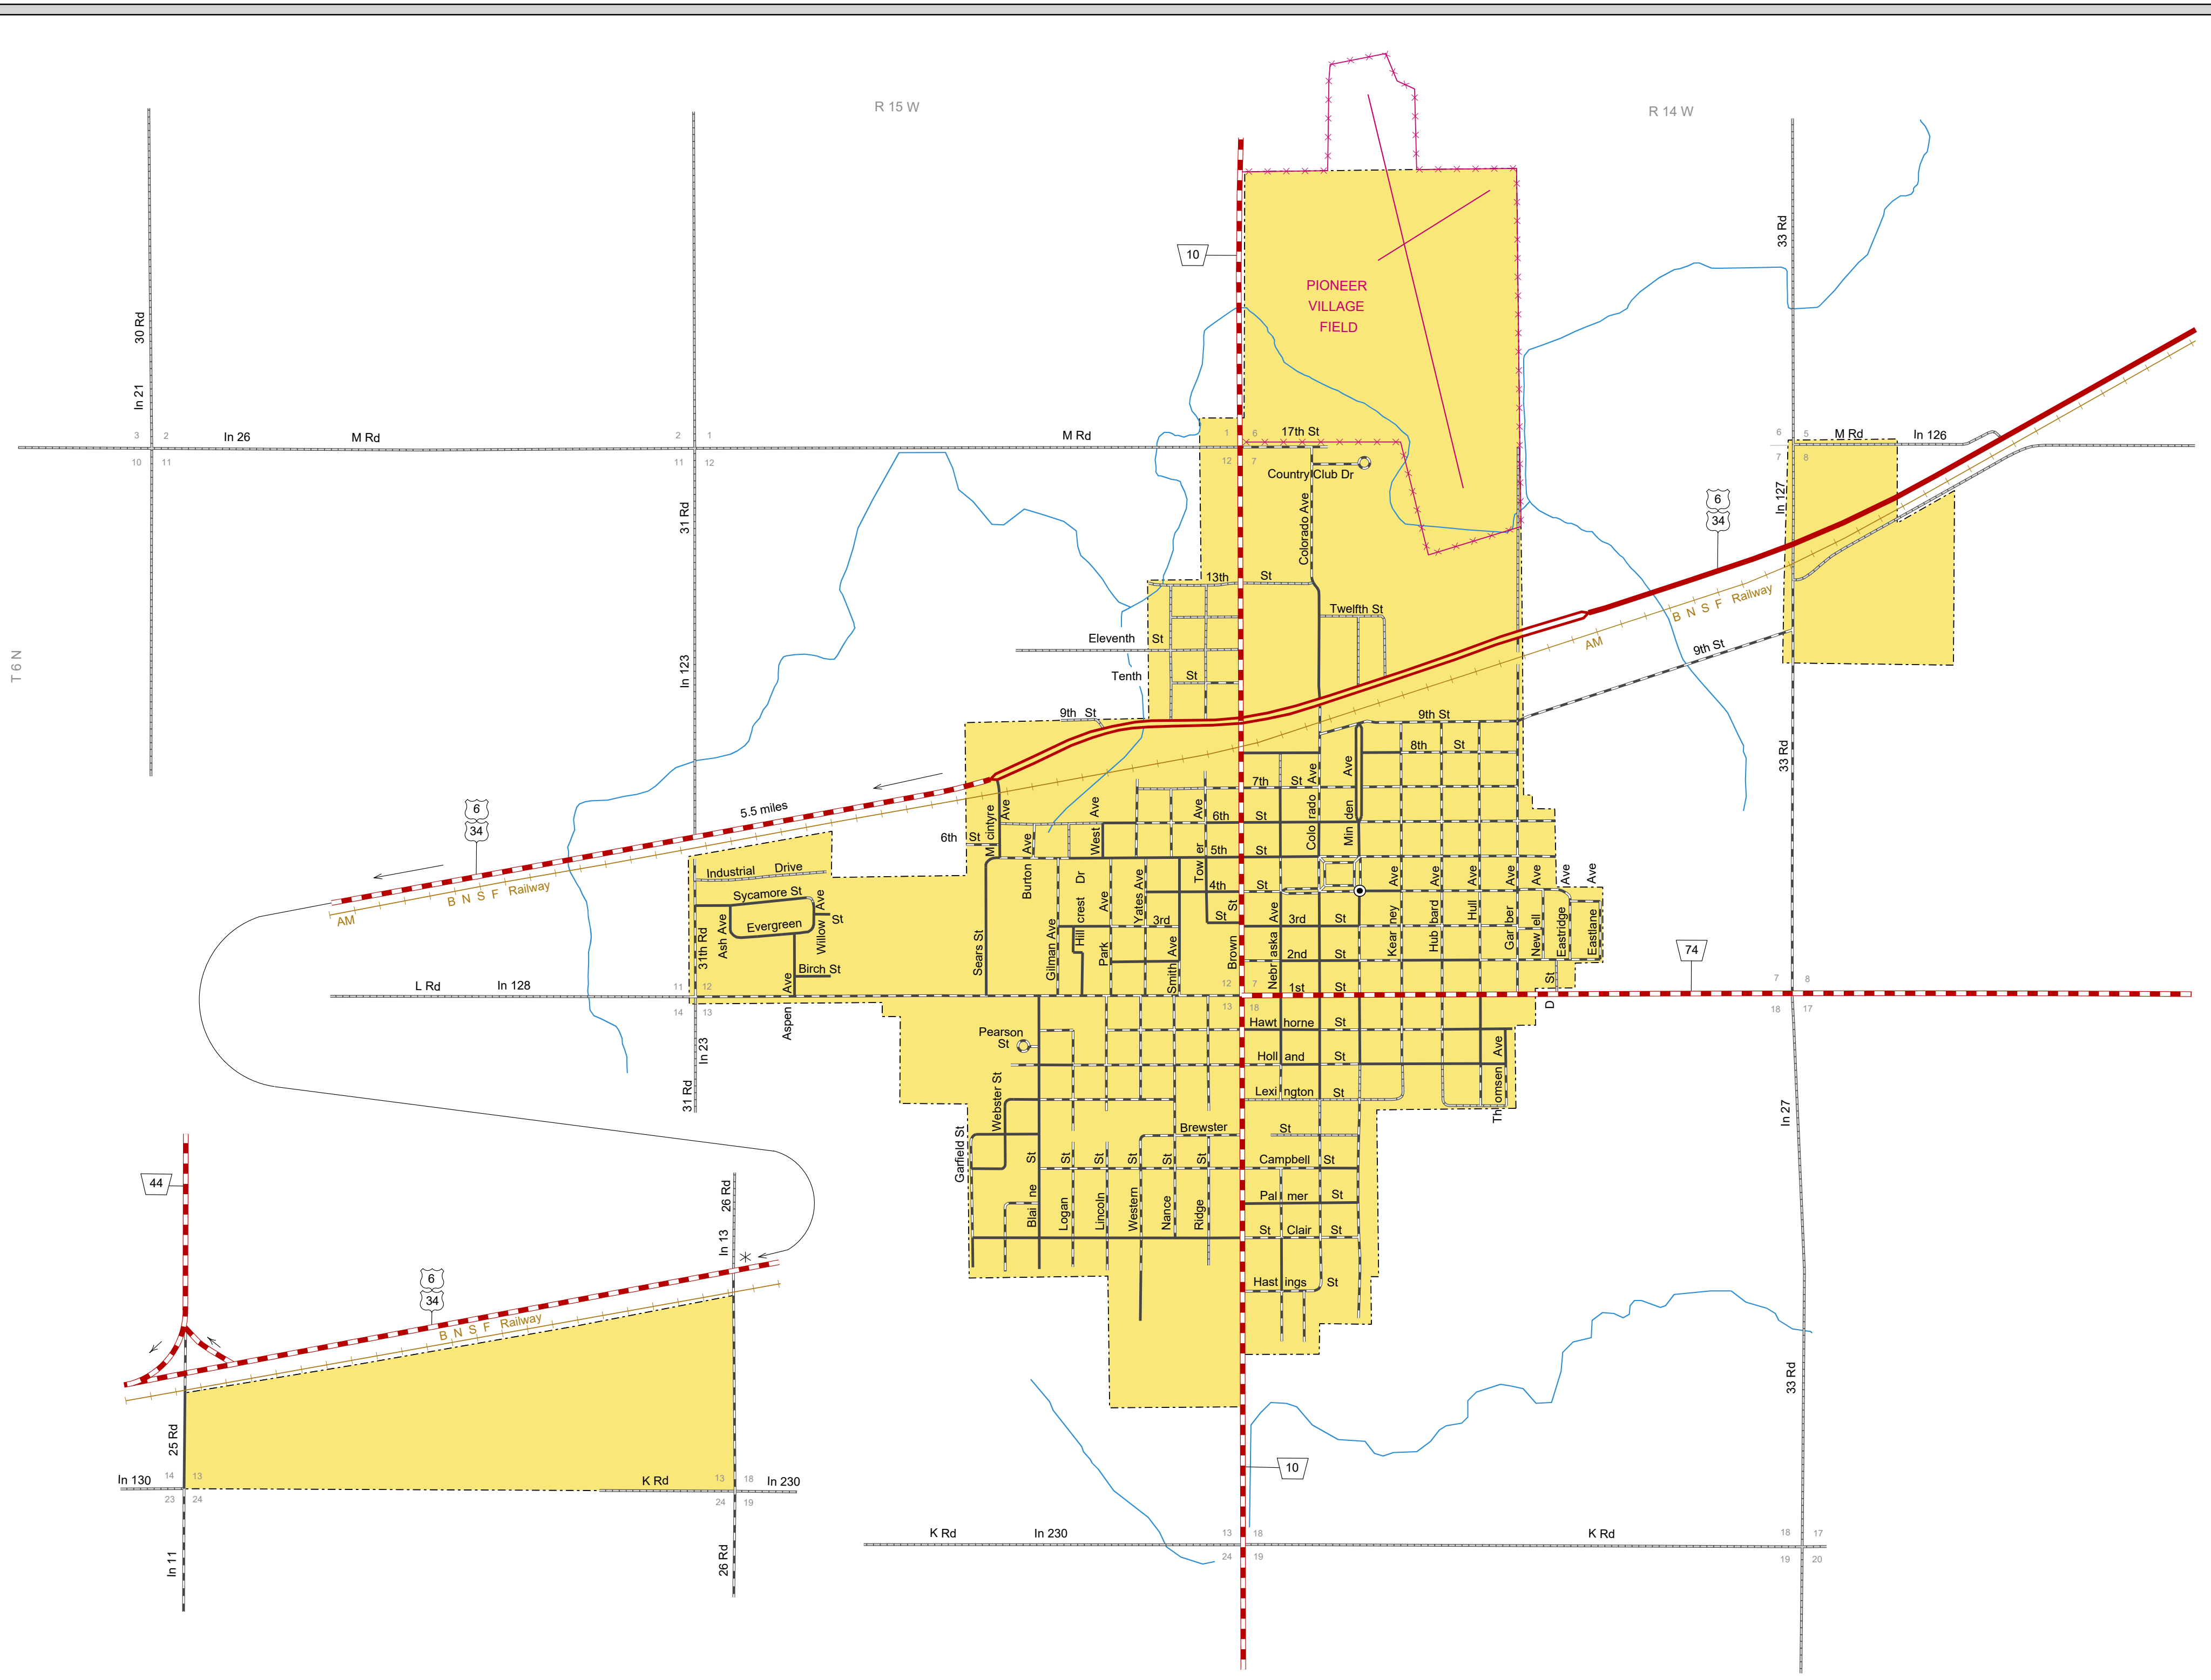

# MINDEN

KEARNEY COUNTY  
NEBRASKA  
POPULATION 2,923  
2017

- STATE HIGHWAYS**
- Interstate Highway
  - Divided Highway
  - Multiple Lane Undivided Highway
  - Concrete/Brick Surface
  - Asphalt/Bituminous Surface
  - Gravel or Crushed Rock
- CITY STREETS AND COUNTY ROADS**
- Divided Street
  - Concrete/Brick Surface
  - Asphalt/Bituminous Surface
  - Gravel or Crushed Rock
  - Unimproved
  - Primitive
- Interstate Numbered Route
- U.S. Numbered Route
- State Numbered Route
- State Numbered Spur
- State Numbered Link
- Main St Street Name
- County Seat
- City Center
- Corporate Limits

This map is to be used for information only and is not intended to show ownership or to be definitive on which roads are public under Nebraska Law. The Nebraska Department of Transportation makes no warranties, guarantees or representations for the accuracy of this information and assumes no liability for errors or omissions. Any inconsistencies should be reported to NDOT.