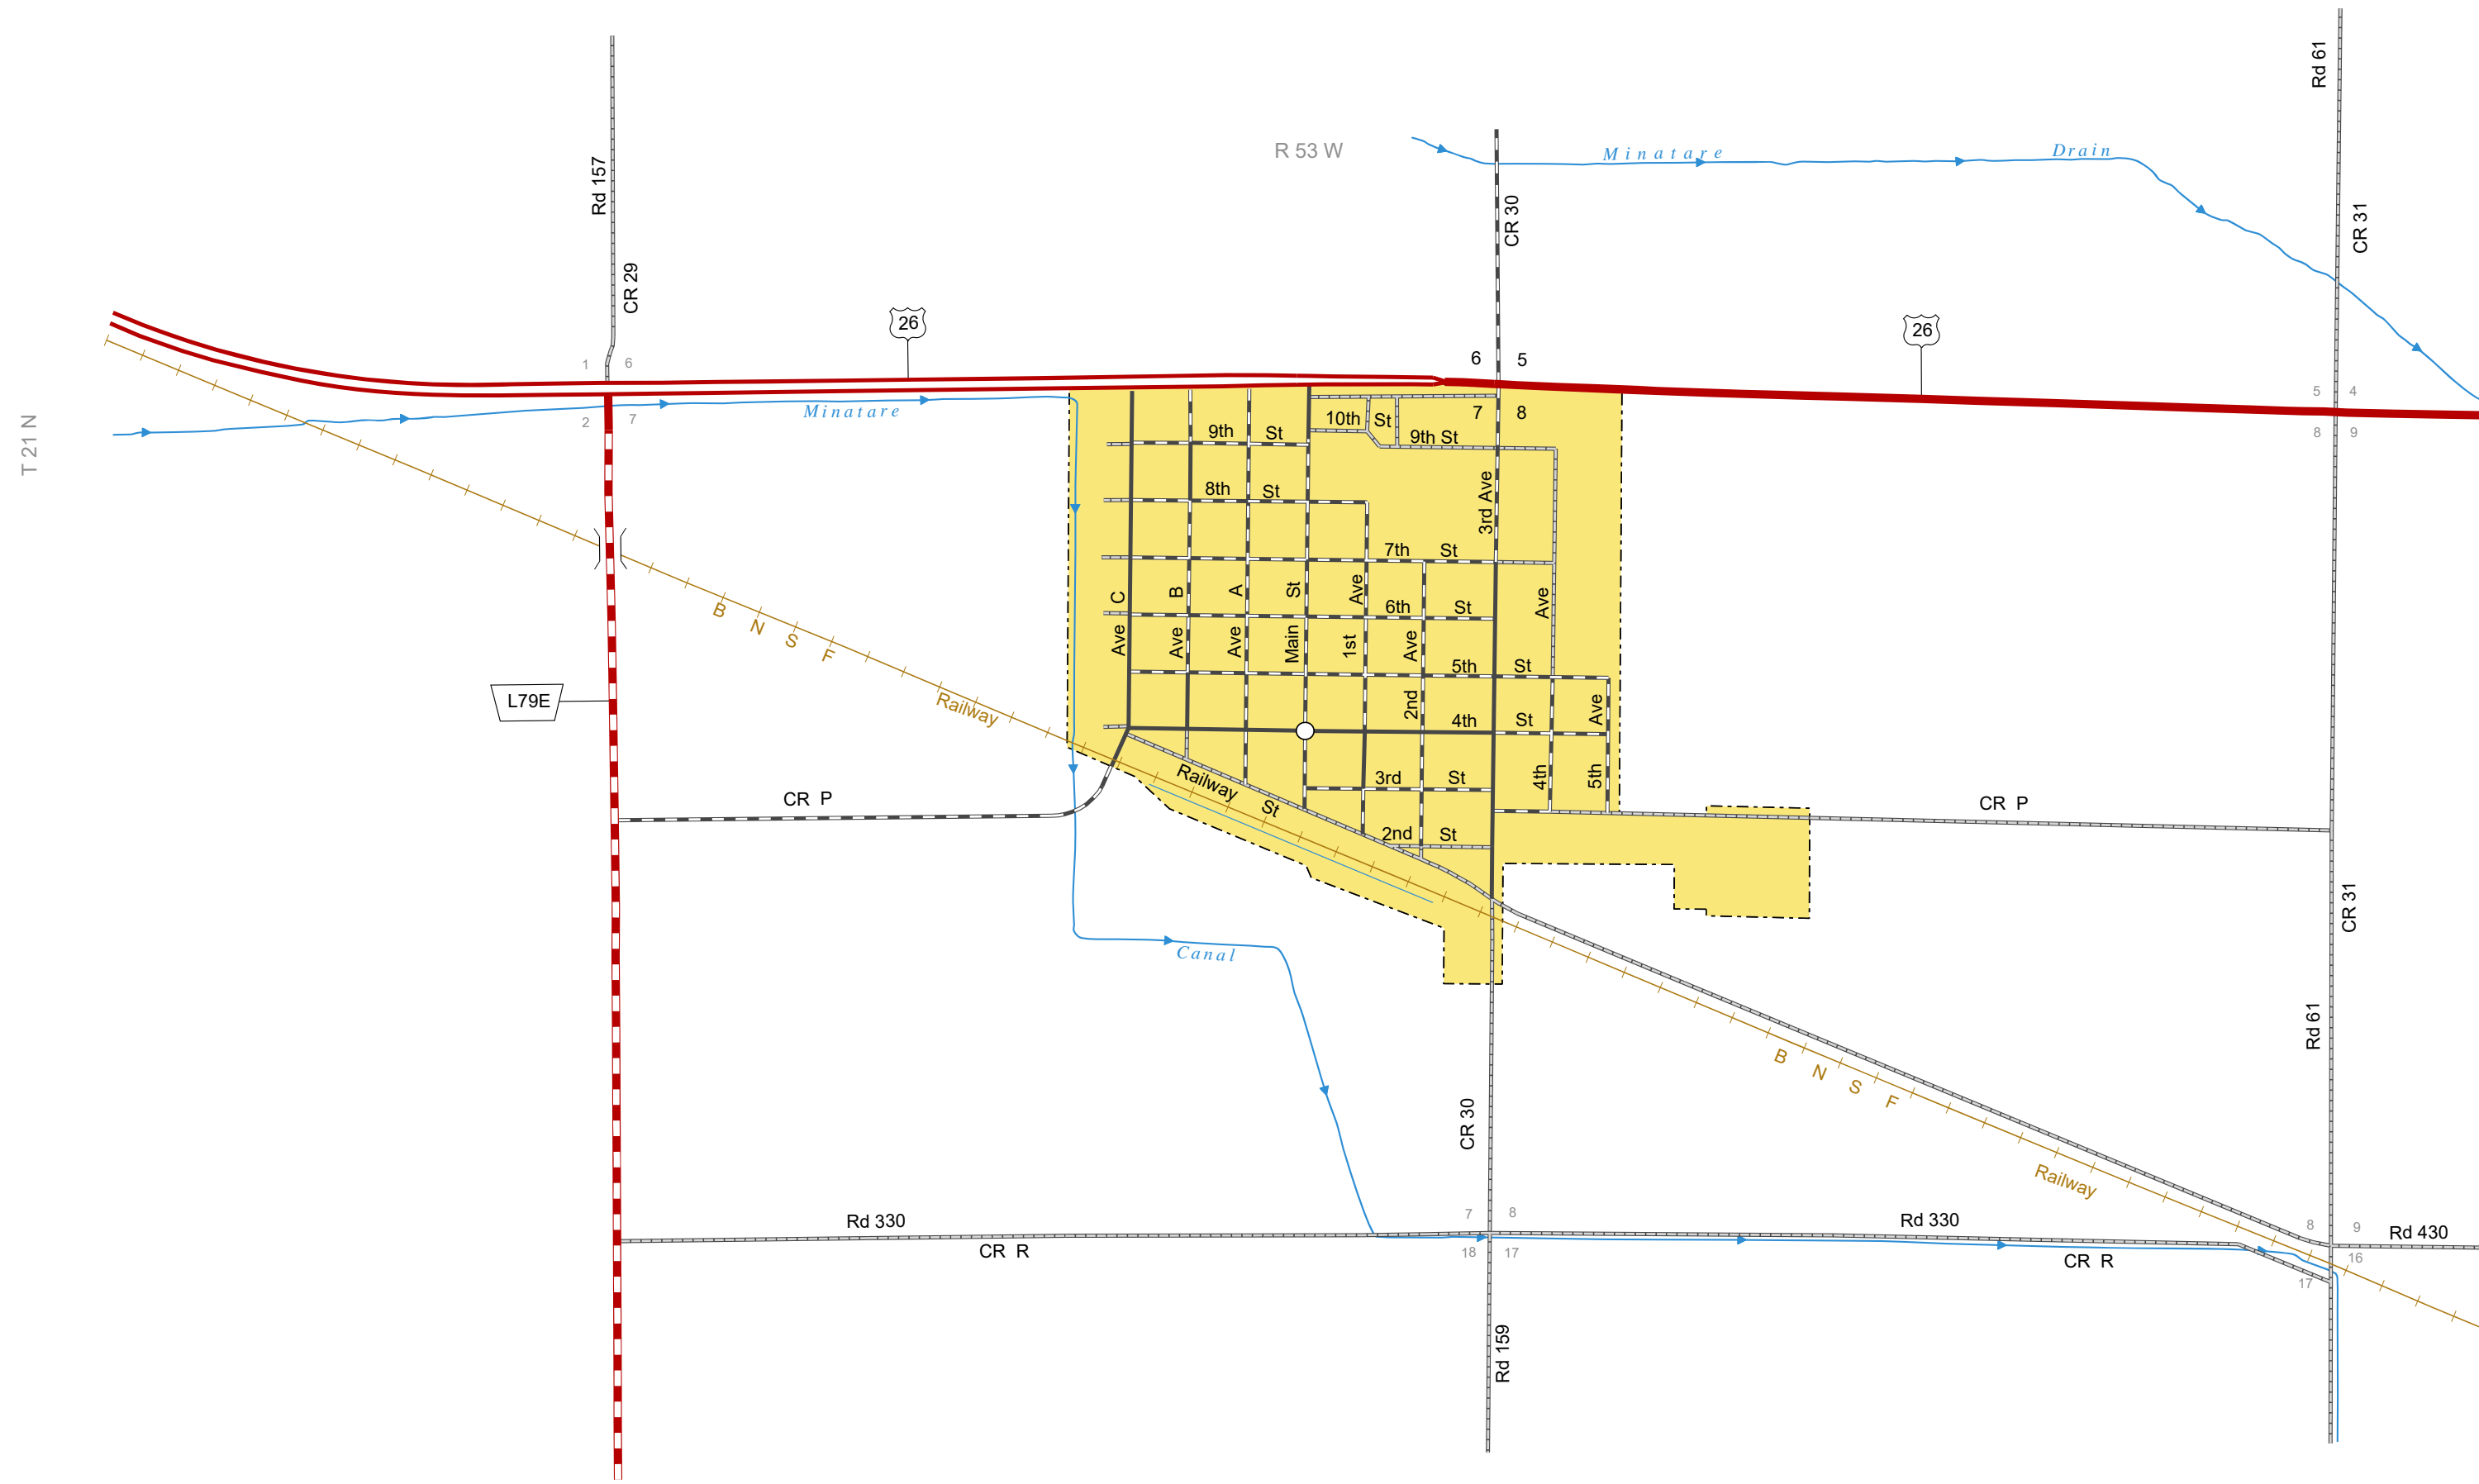

MINATARE

SCOTTS BLUFF COUNTY
NEBRASKA
POPULATION 816
2017

- STATE HIGHWAYS**
- Interstate Highway
 - Divided Highway
 - Multiple Lane Undivided Highway
 - Concrete/Brick Surface
 - Asphalt/Bituminous Surface
 - Gravel or Crushed Rock
- CITY STREETS AND COUNTY ROADS**
- Divided Street
 - Concrete/Brick Surface
 - Asphalt/Bituminous Surface
 - Gravel or Crushed Rock
 - Unimproved
 - Primitive
 - Interstate Numbered Route
 - U.S. Numbered Route
 - State Numbered Route
 - State Numbered Spur
 - State Numbered Link
 - Street Name
 - County Seat
 - City Center
 - Corporate Limits

This map is to be used for information only and is not intended to show ownership or to be definitive on which roads are public under Nebraska Law. The Nebraska Department of Transportation makes no warranties, guarantees or representations for the accuracy of this information and assumes no liability for errors or omissions. Any inconsistencies should be reported to NDOT.