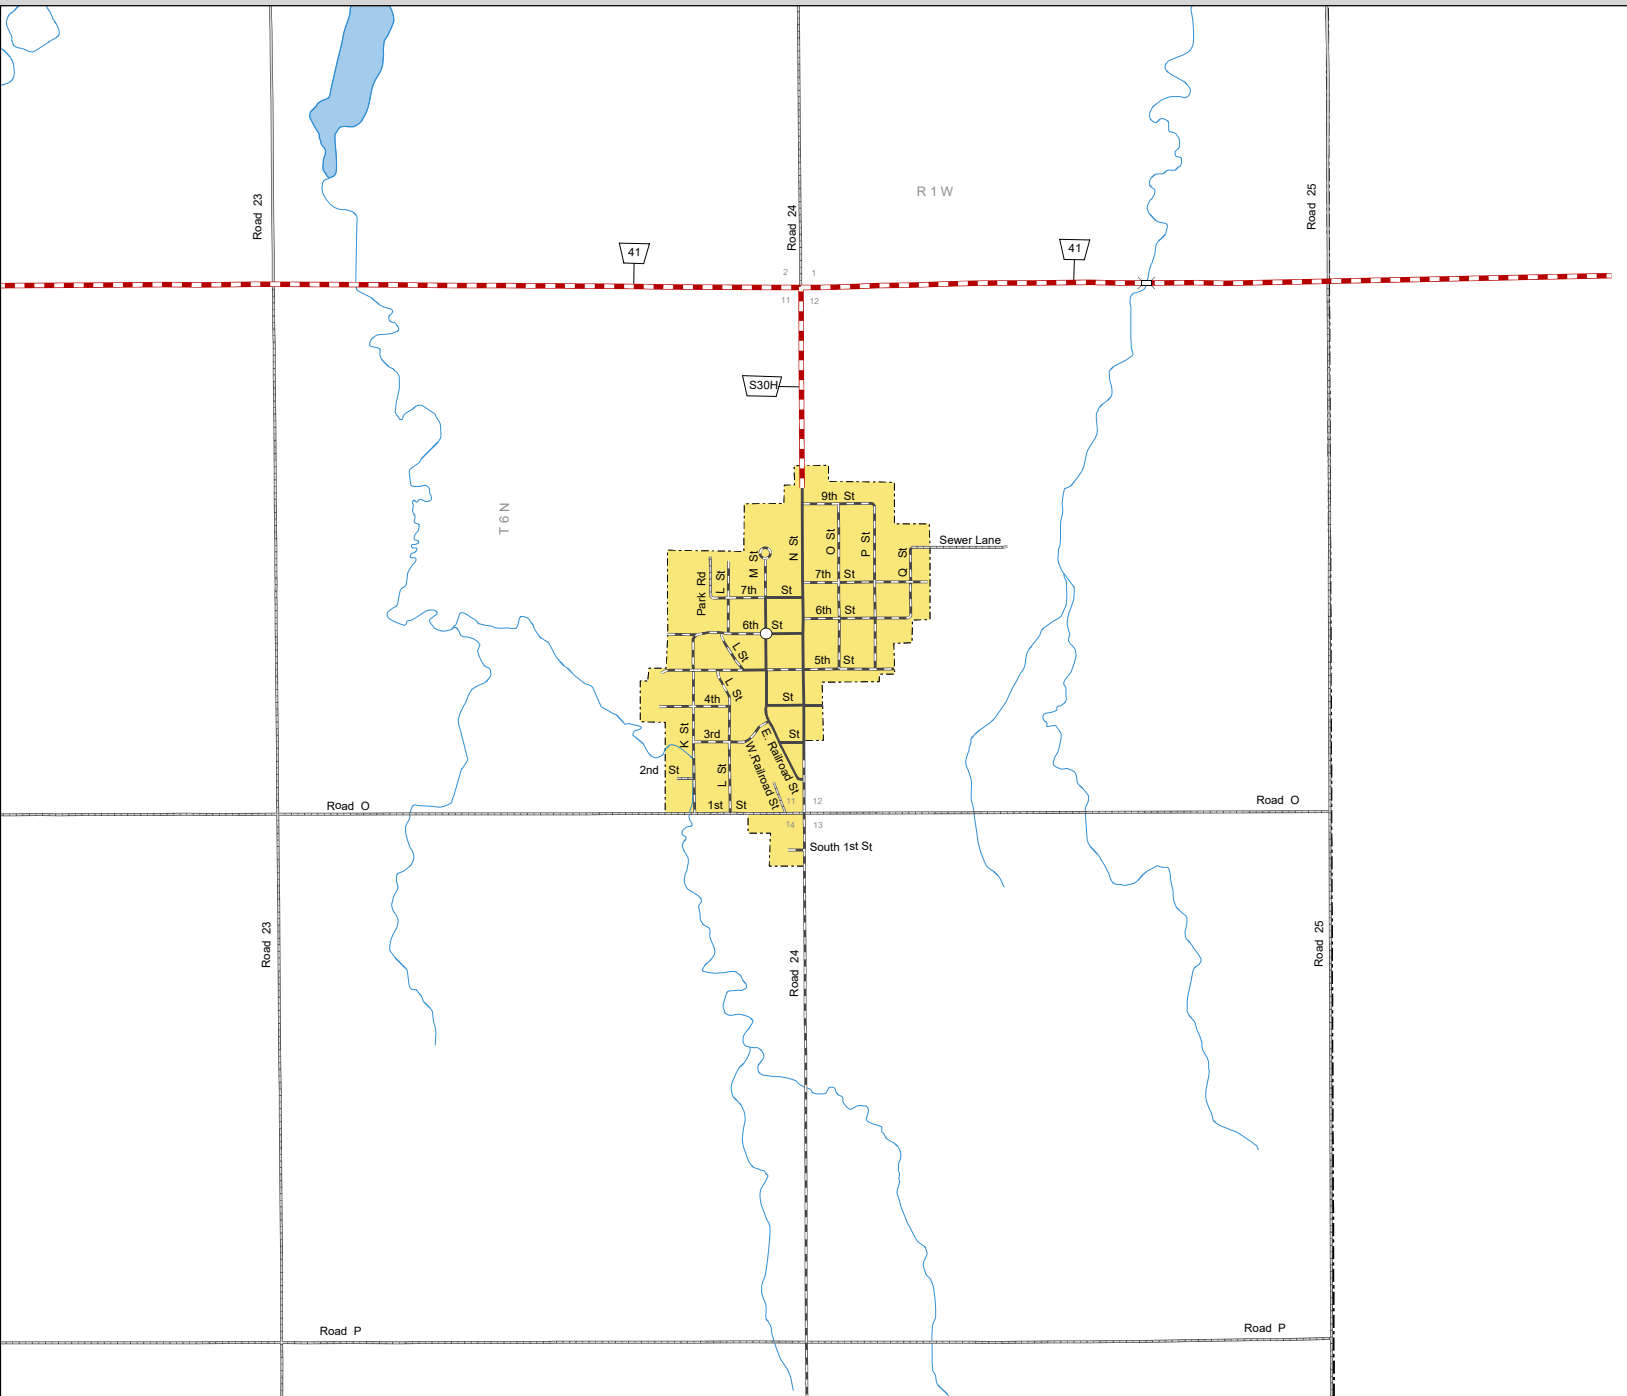

MILLIGAN

FILLMORE COUNTY
NEBRASKA
POPULATION 285
2020

- **STATE HIGHWAYS**
- Interstate Highway
- Divided Highway
- Multiple Lane Undivided Highway
- Concrete/Brick Surface
- Asphalt/Bituminous Surface
- Gravel or Crushed Rock
- **CITY STREETS AND COUNTY ROADS**
- Divided Street
- Concrete/Brick Surface
- Asphalt/Bituminous Surface
- Gravel or Crushed Rock
- Unimproved
- Primitive
- Interstate Numbered Route
- U.S. Numbered Route
- State Numbered Route
- State Numbered Spur
- State Numbered Link
- Main St Street Name
- County Seat
- City Center
- Corporate Limits

This map is to be used for information only and is not intended to show ownership or to be definitive on which roads are public under Nebraska Law.