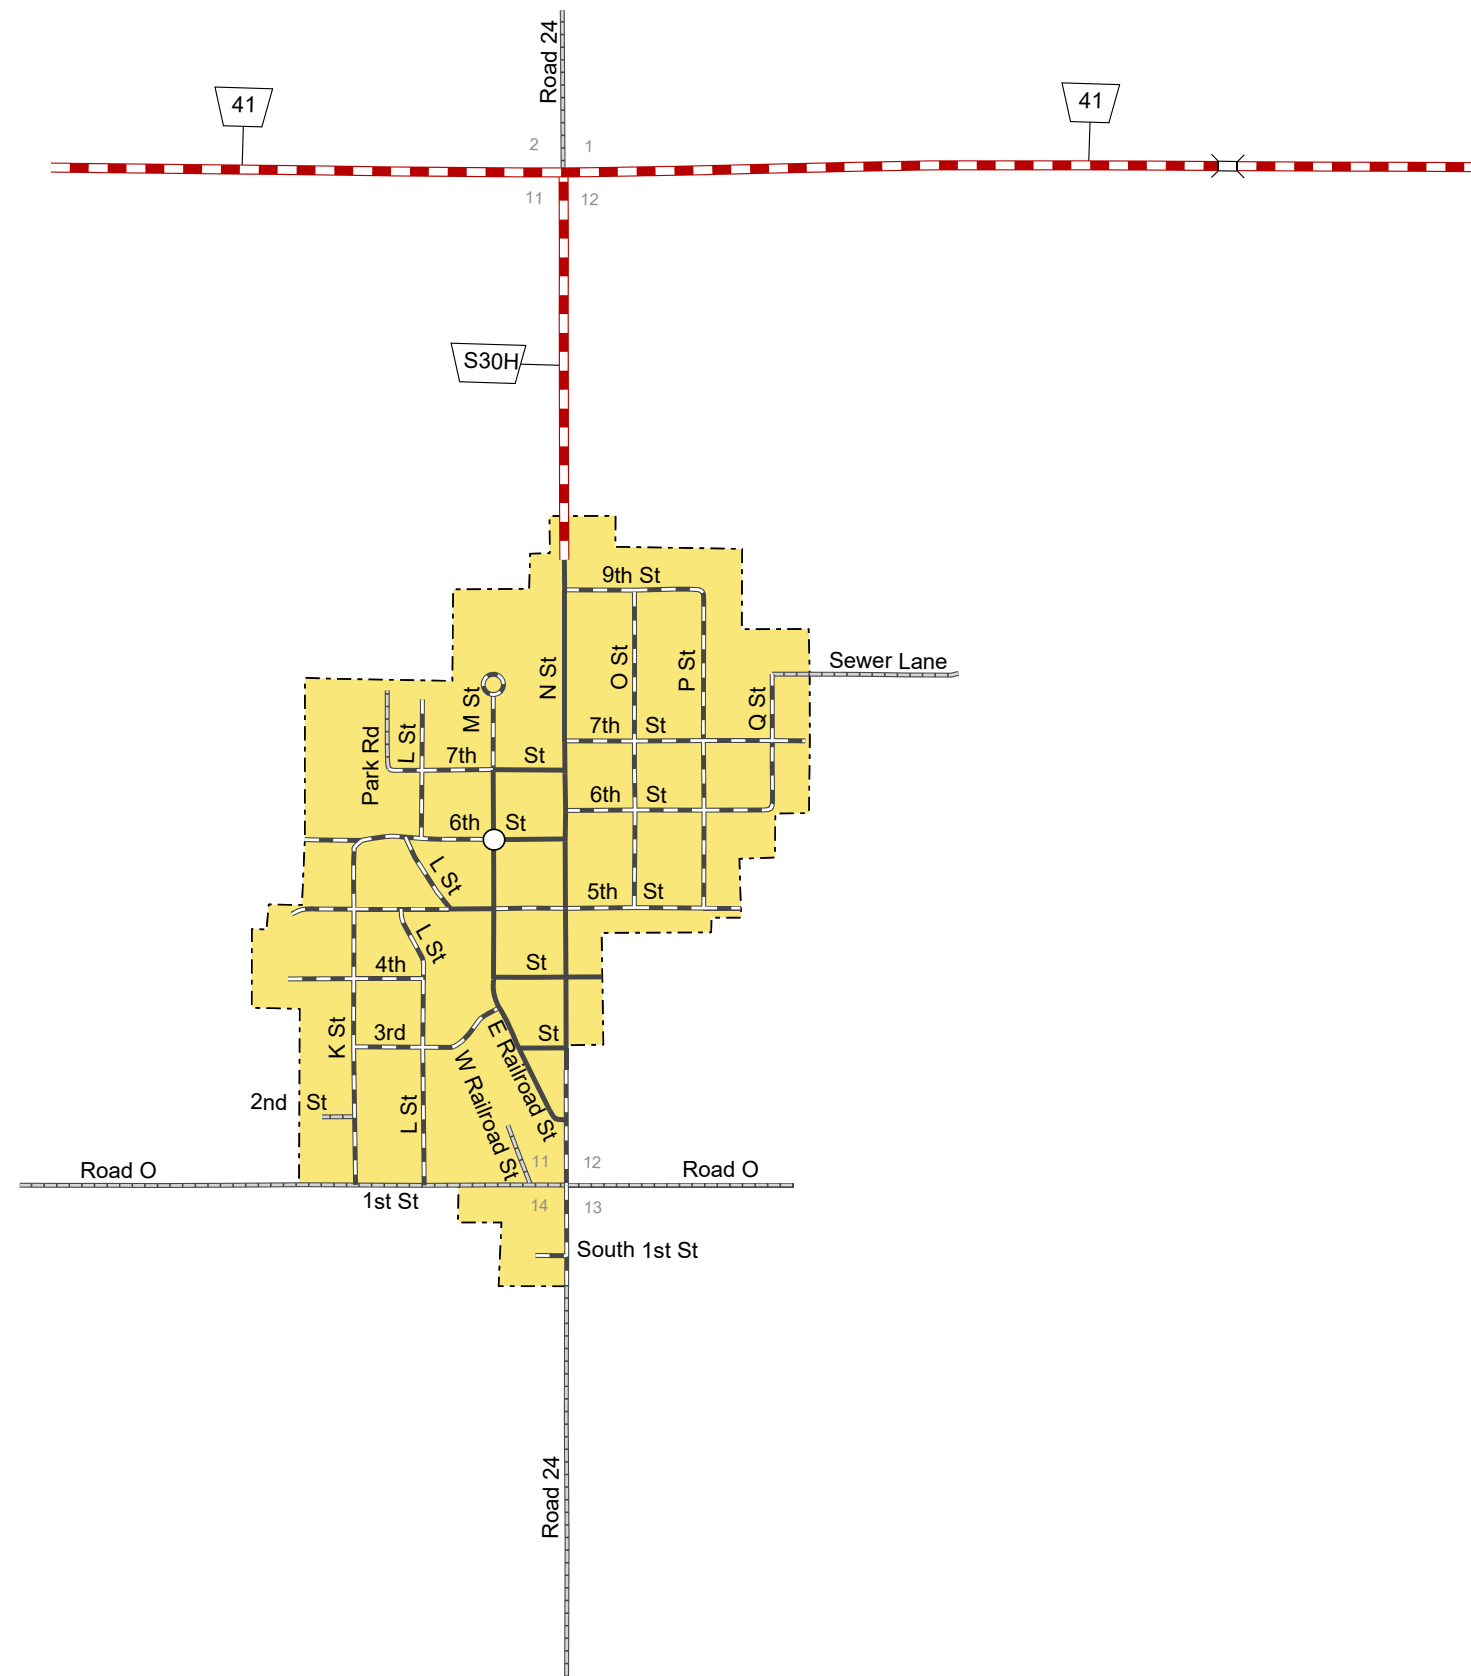

# MILLIGAN

FILLMORE COUNTY  
NEBRASKA  
POPULATION 285  
2017

- STATE HIGHWAYS**
- Interstate Highway
  - Divided Highway
  - Multiple Lane Undivided Highway
  - Concrete/Brick Surface
  - Asphalt/Bituminous Surface
  - Gravel or Crushed Rock
- CITY STREETS AND COUNTY ROADS**
- Divided Street
  - Concrete/Brick Surface
  - Asphalt/Bituminous Surface
  - Gravel or Crushed Rock
  - Unimproved
  - Primitive
  - Interstate Numbered Route
  - U.S. Numbered Route
  - State Numbered Route
  - State Numbered Spur
  - State Numbered Link
  - Street Name
  - County Seat
  - City Center
  - Corporate Limits

**NEBRASKA**

Good Life. Great Journey.

DEPARTMENT OF TRANSPORTATION