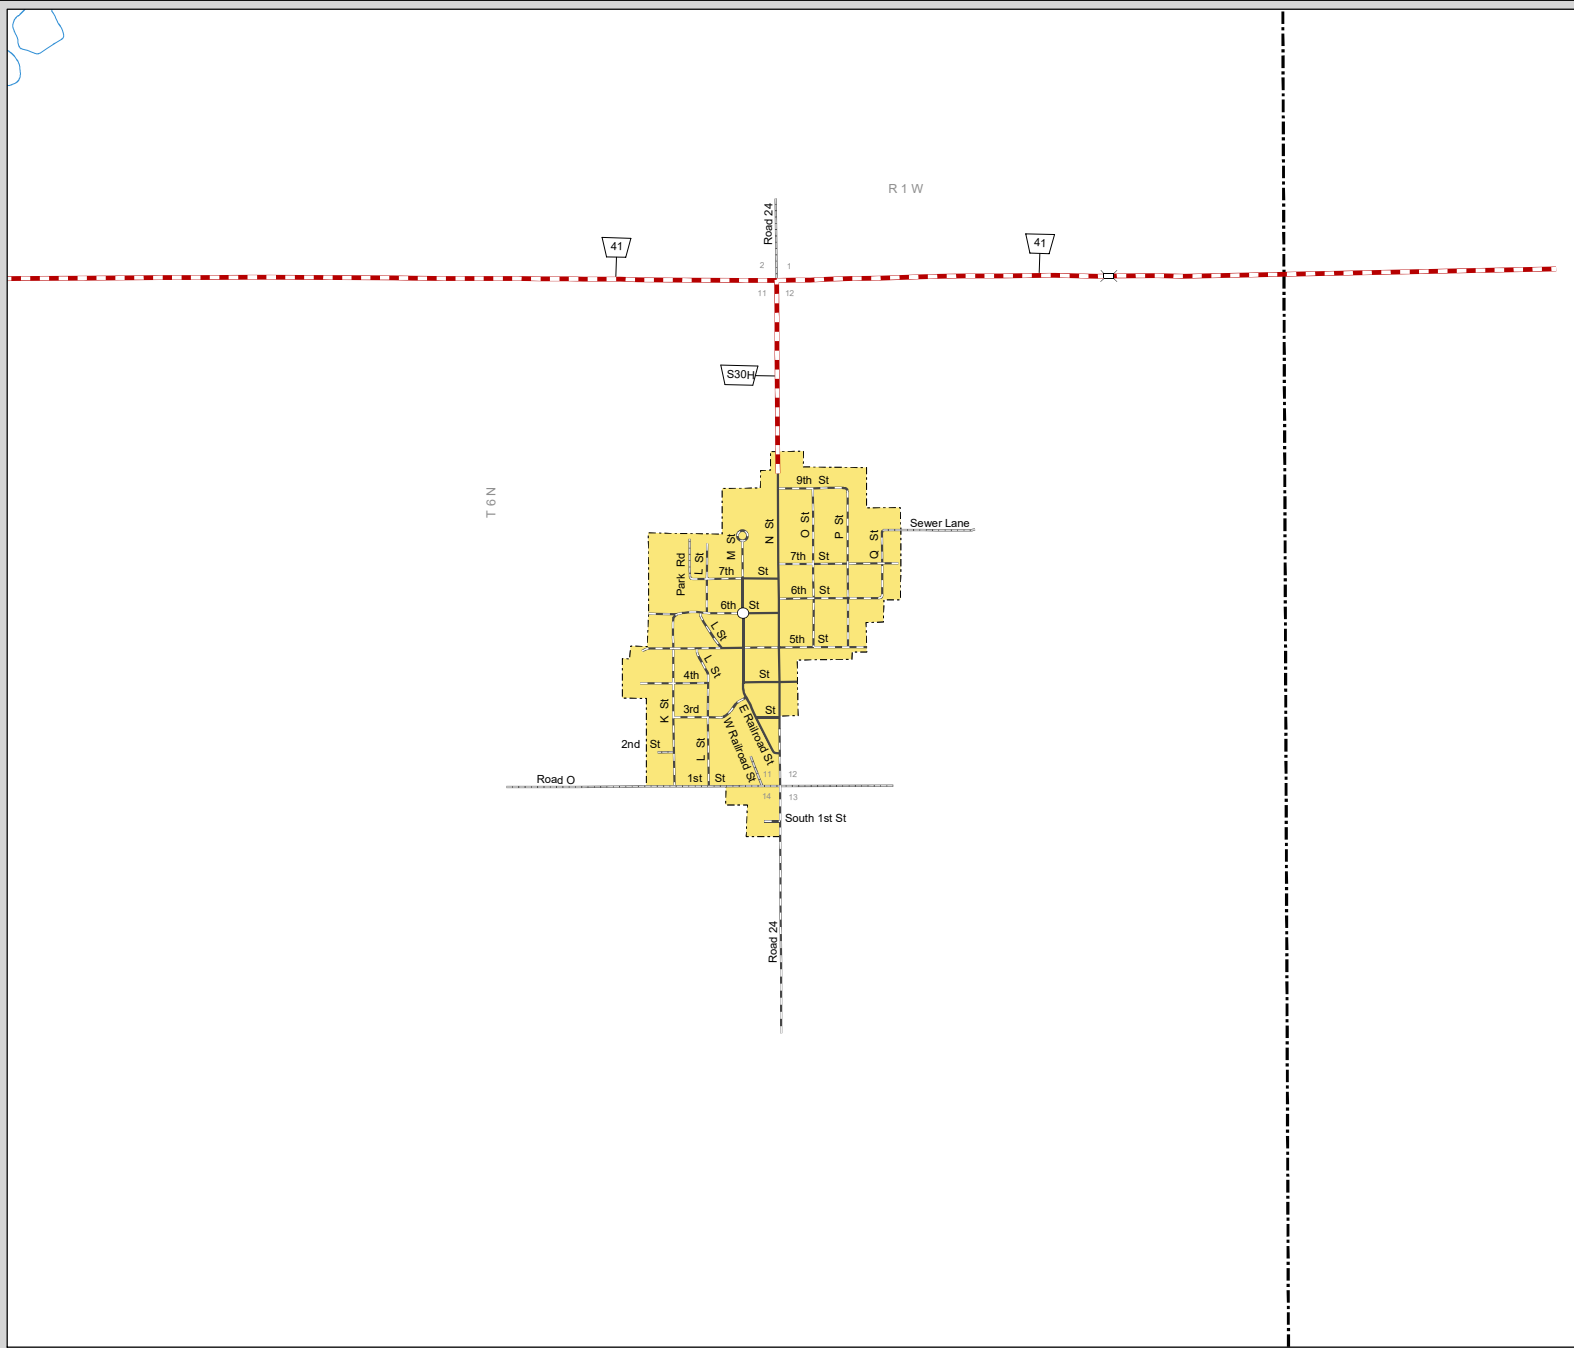

MILLIGAN

FILLMORE COUNTY
NEBRASKA
POPULATION 285
2019

- STATE HIGHWAYS**
- Interstate Highway
 - Divided Highway
 - Multiple Lane Undivided Highway
 - Concrete/Brick Surface
 - Asphalt/Bituminous Surface
 - Gravel or Crushed Rock
- CITY STREETS AND COUNTY ROADS**
- Divided Street
 - Concrete/Brick Surface
 - Asphalt/Bituminous Surface
 - Gravel or Crushed Rock
 - Unimproved
 - Primitive
 - Interstate Numbered Route
 - U.S. Numbered Route
 - State Numbered Route
 - State Numbered Spur
 - State Numbered Link
 - Main St Street Name
 - County Seat
 - City Center
 - Corporate Limits

This map is to be used for information only and is not intended to show ownership or to be definitive on which roads are public under Nebraska Law. The Nebraska Department of Transportation makes no warranties, guarantees or representations for the accuracy of this information and assumes no liability for errors or omissions. Any inconsistencies should be reported to NDOT.