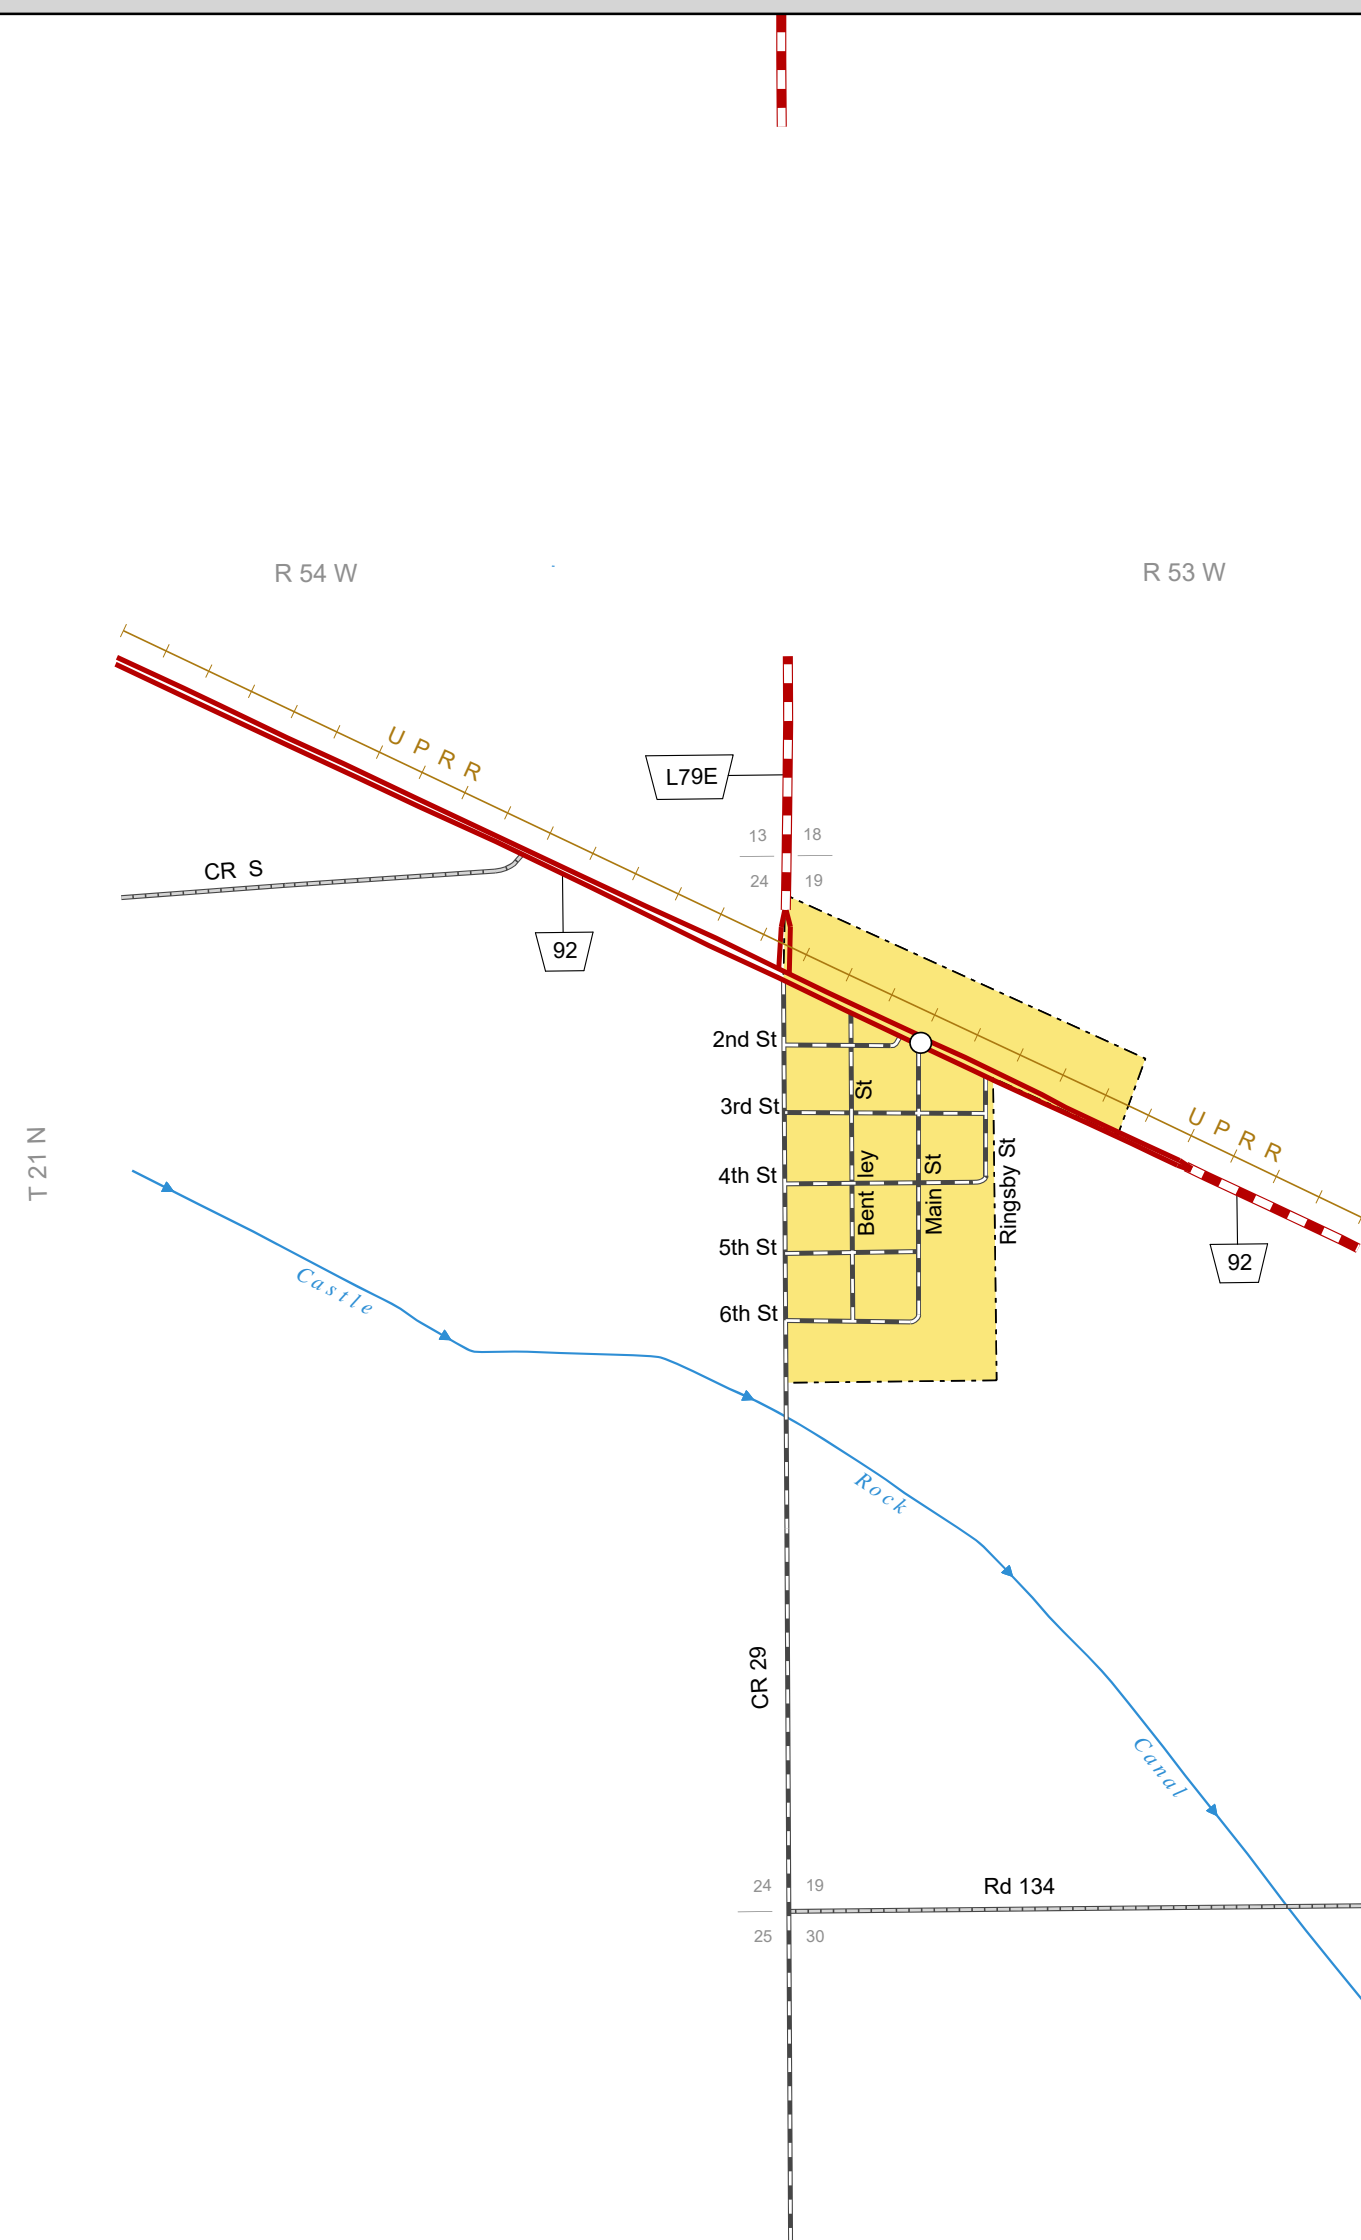

**MELBETA**  
 SCOTTS BLUFF COUNTY  
 NEBRASKA  
 POPULATION 112  
 2017

- STATE HIGHWAYS**
- Interstate Highway
  - Divided Highway
  - Multiple Lane Undivided Highway
  - Concrete/Brick Surface
  - Asphalt/Bituminous Surface
  - Gravel or Crushed Rock
- CITY STREETS AND COUNTY ROADS**
- Divided Street
  - Concrete/Brick Surface
  - Asphalt/Bituminous Surface
  - Gravel or Crushed Rock
  - Unimproved
  - Primitive
  - Interstate Numbered Route
  - U.S. Numbered Route
  - State Numbered Route
  - State Numbered Spur
  - State Numbered Link
  - Street Name
  - County Seat
  - City Center
  - Corporate Limits