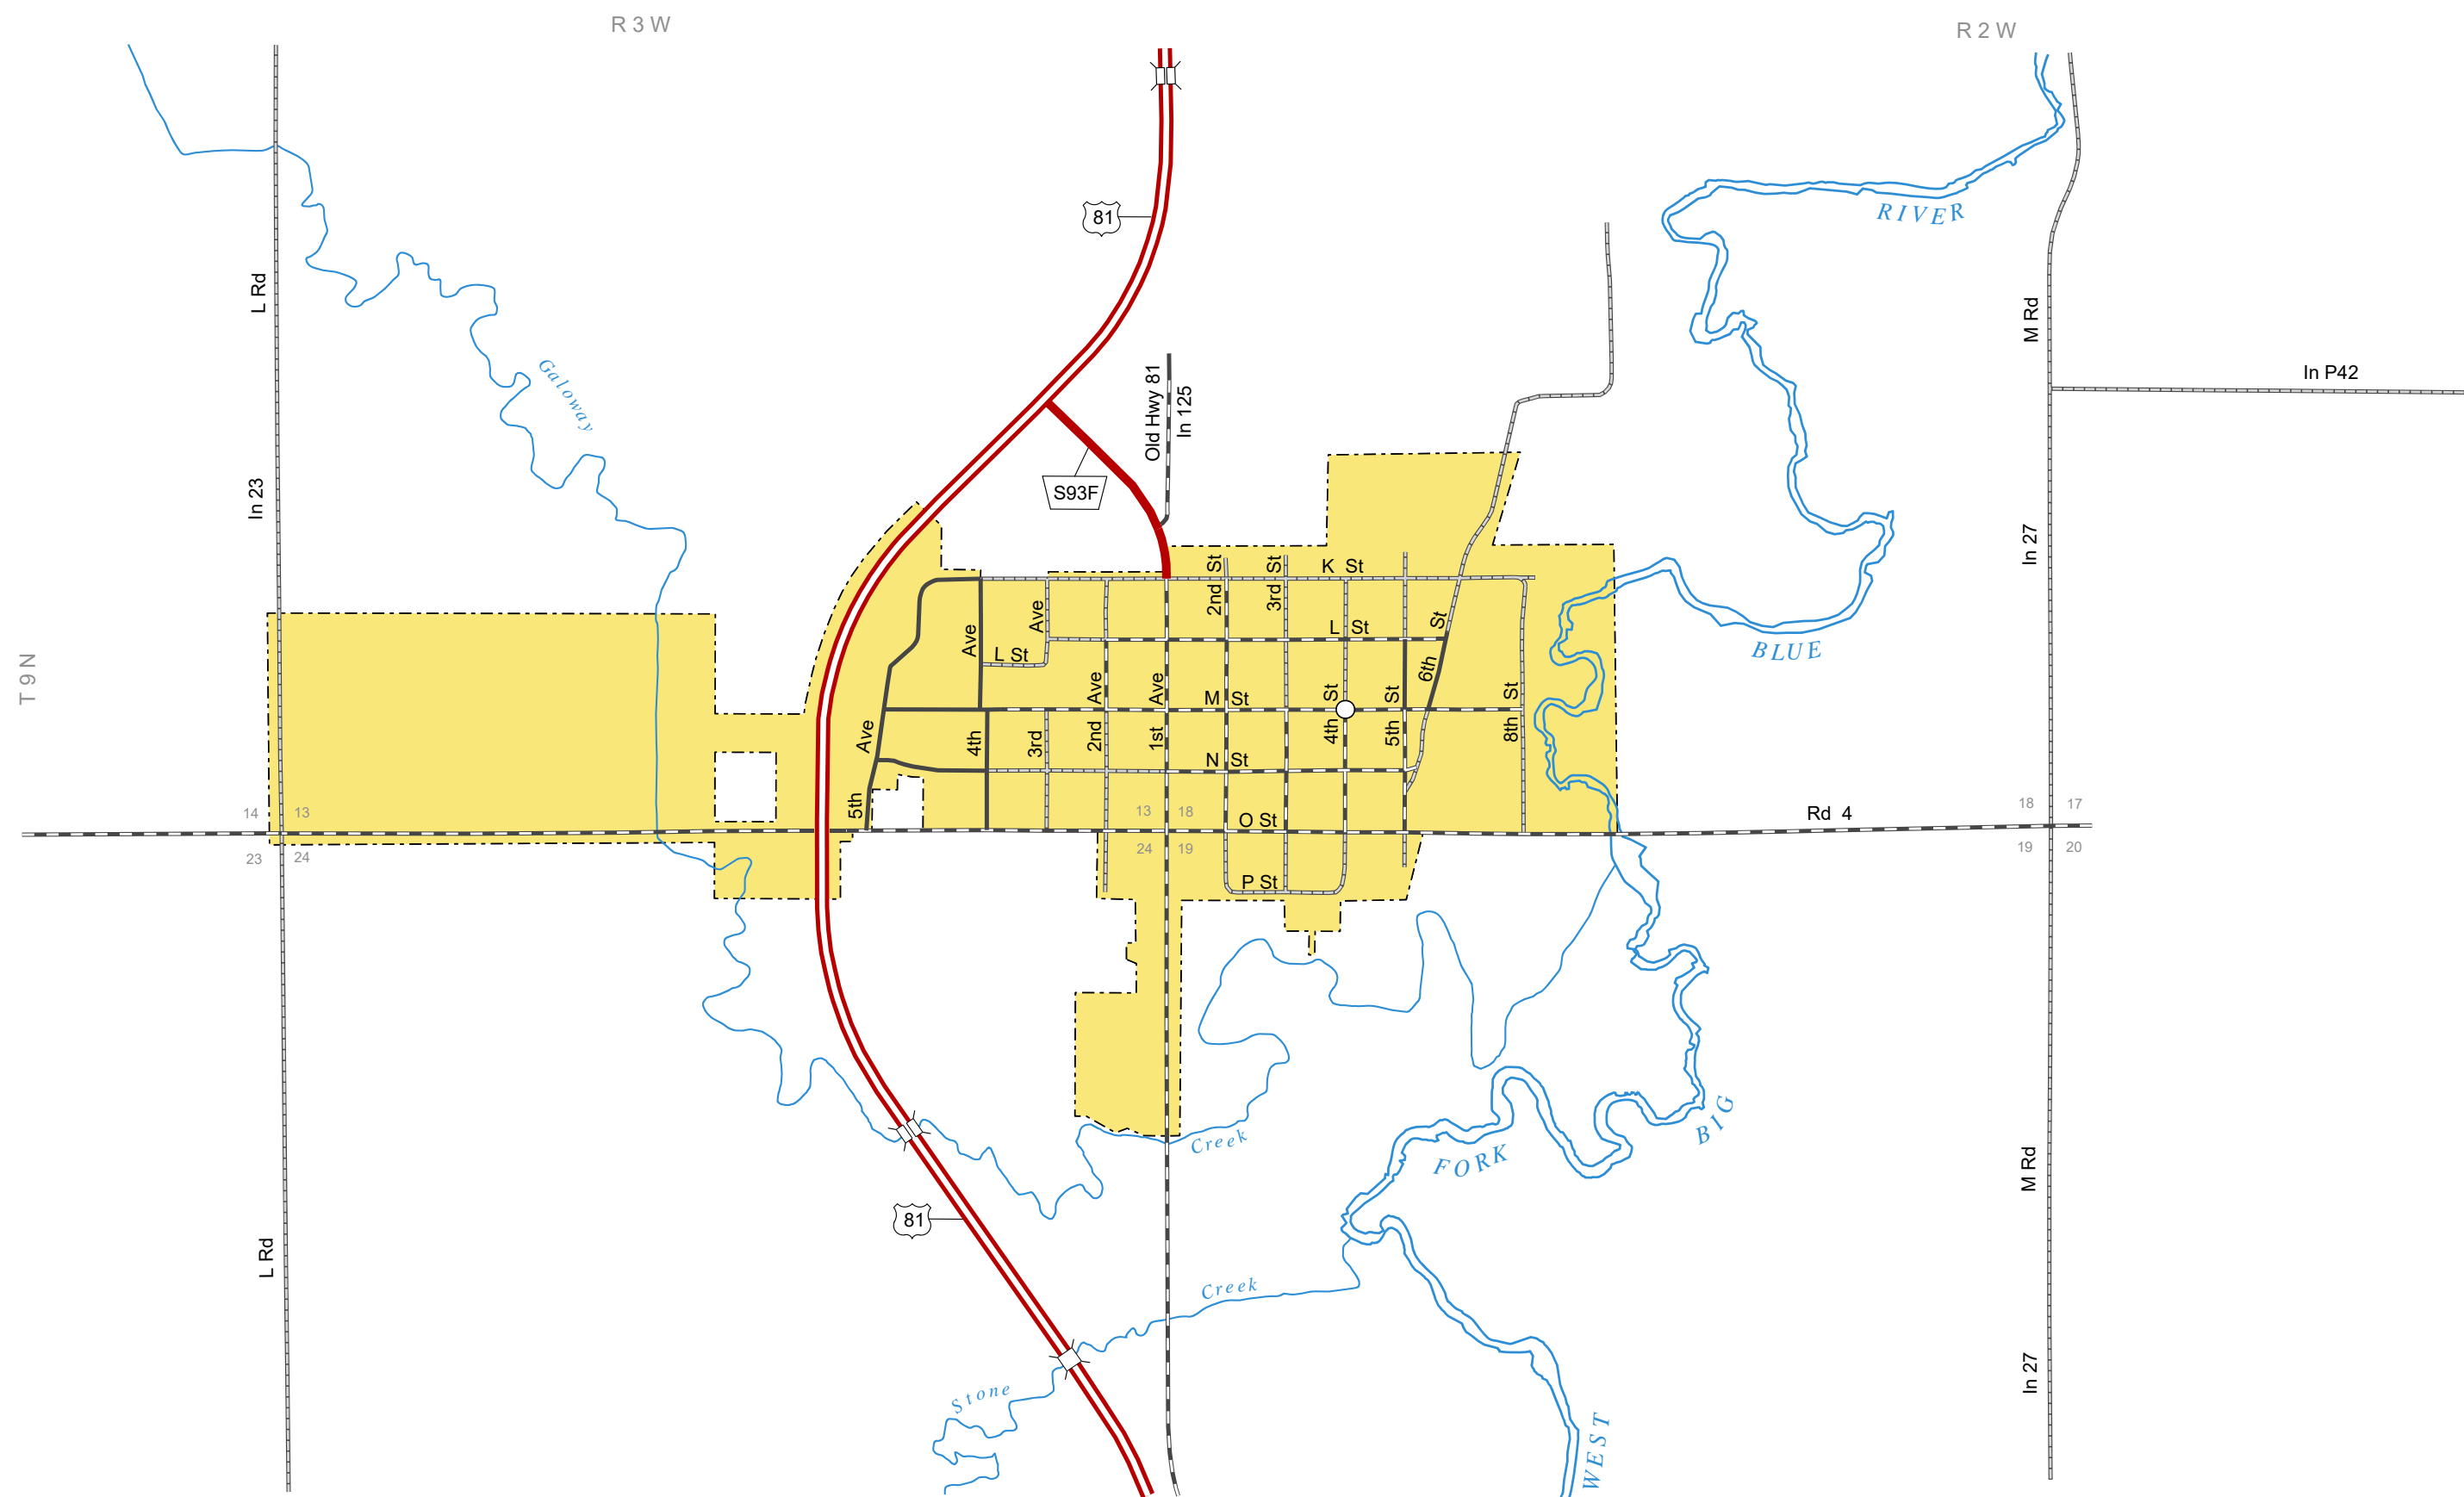

McCOOL JUNCTION

YORK COUNTY
NEBRASKA
POPULATION 409
2017

- STATE HIGHWAYS**
- Interstate Highway
 - Divided Highway
 - Multiple Lane Undivided Highway
 - Concrete/Brick Surface
 - Asphalt/Bituminous Surface
 - Gravel or Crushed Rock
- CITY STREETS AND COUNTY ROADS**
- Divided Street
 - Concrete/Brick Surface
 - Asphalt/Bituminous Surface
 - Gravel or Crushed Rock
 - Unimproved
 - Primitive
 - Interstate Numbered Route
 - U.S. Numbered Route
 - State Numbered Route
 - State Numbered Spur
 - State Numbered Link
 - Street Name
 - County Seat
 - City Center
 - Corporate Limits

This map is to be used for information only and is not intended to show ownership or to be definitive on which roads are public under Nebraska Law. The Nebraska Department of Transportation makes no warranties, guarantees or representations for the accuracy of this information and assumes no liability for errors or omissions. Any inconsistencies should be reported to NDOT.