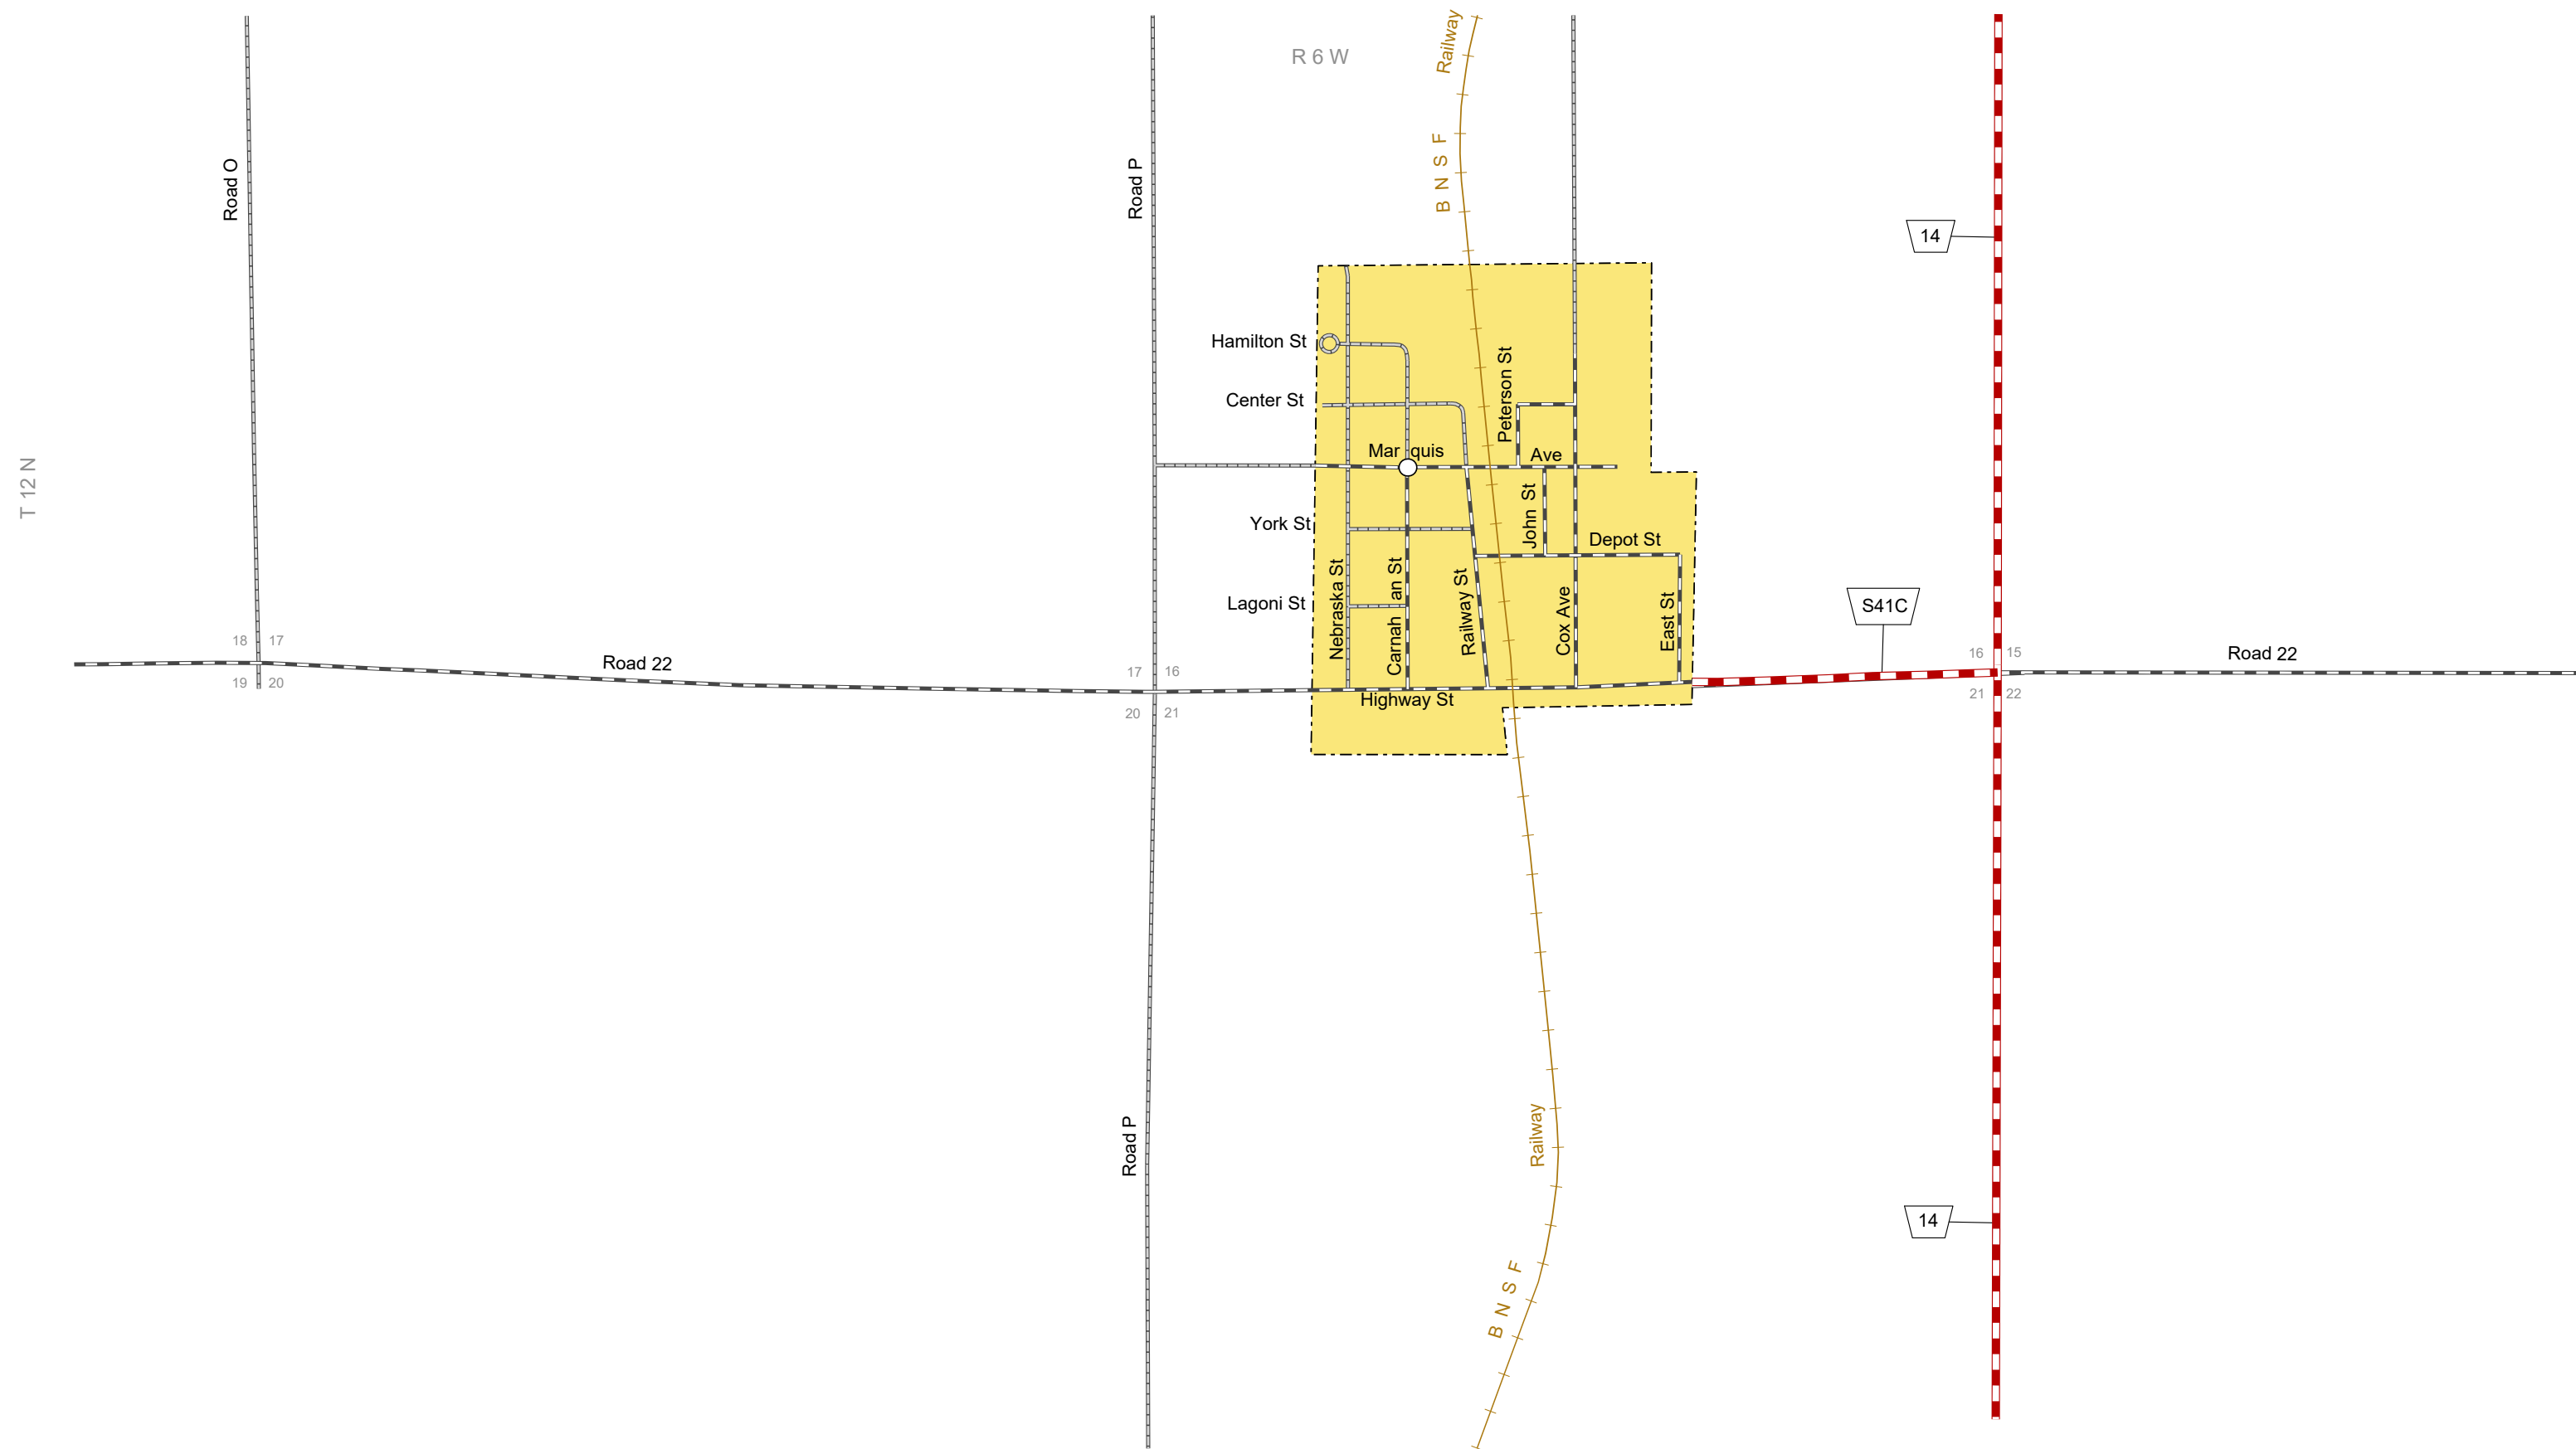

# MARQUETTE

HAMILTON COUNTY  
NEBRASKA  
POPULATION 229  
2017

- STATE HIGHWAYS**
- Interstate Highway
  - Divided Highway
  - Multiple Lane Undivided Highway
  - Concrete/Brick Surface
  - Asphalt/Bituminous Surface
  - Gravel or Crushed Rock
- CITY STREETS AND COUNTY ROADS**
- Divided Street
  - Concrete/Brick Surface
  - Asphalt/Bituminous Surface
  - Gravel or Crushed Rock
  - Unimproved
  - Primitive
  - Interstate Numbered Route
  - U.S. Numbered Route
  - State Numbered Route
  - State Numbered Spur
  - State Numbered Link
  - Street Name
  - County Seat
  - City Center
  - Corporate Limits

This map is to be used for information only and is not intended to show ownership or to be definitive on which roads are public under Nebraska Law. The Nebraska Department of Transportation makes no warranties, guarantees or representations for the accuracy of this information and assumes no liability for errors or omissions. Any inconsistencies should be reported to NDOT.