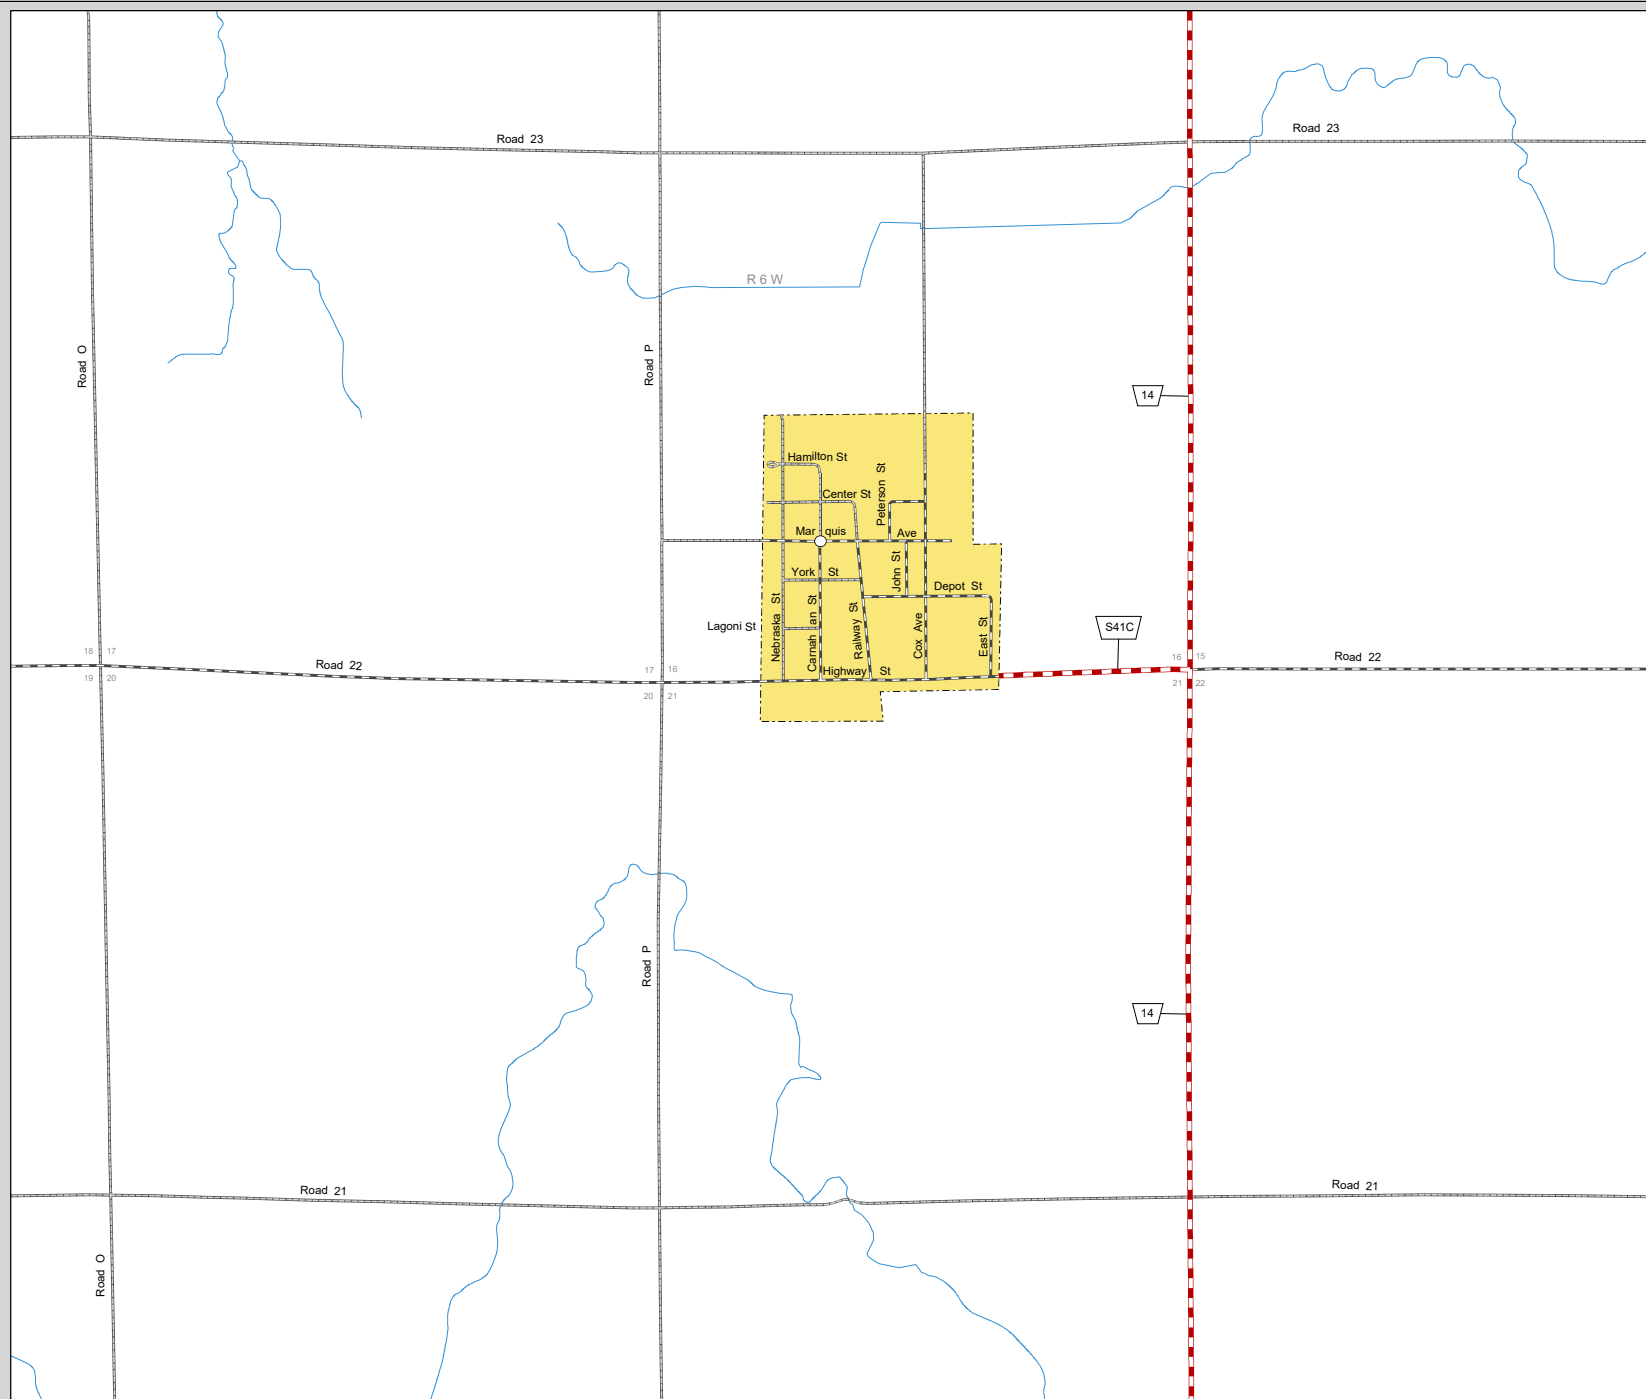

MARQUETTE

HAMILTON COUNTY
NEBRASKA
POPULATION 229
2020

- **STATE HIGHWAYS**
- Interstate Highway
- Divided Highway
- Multiple Lane Undivided Highway
- Concrete/Brick Surface
- Asphalt/Bituminous Surface
- Gravel or Crushed Rock
- **CITY STREETS AND COUNTY ROADS**
- Divided Street
- Concrete/Brick Surface
- Asphalt/Bituminous Surface
- Gravel or Crushed Rock
- Unimproved
- Primitive
- Interstate Numbered Route
- U.S. Numbered Route
- State Numbered Route
- State Numbered Spur
- State Numbered Link
- Street Name
- County Seat
- City Center
- Corporate Limits

NEBRASKA

Good Life. Great Journey.

DEPARTMENT OF TRANSPORTATION