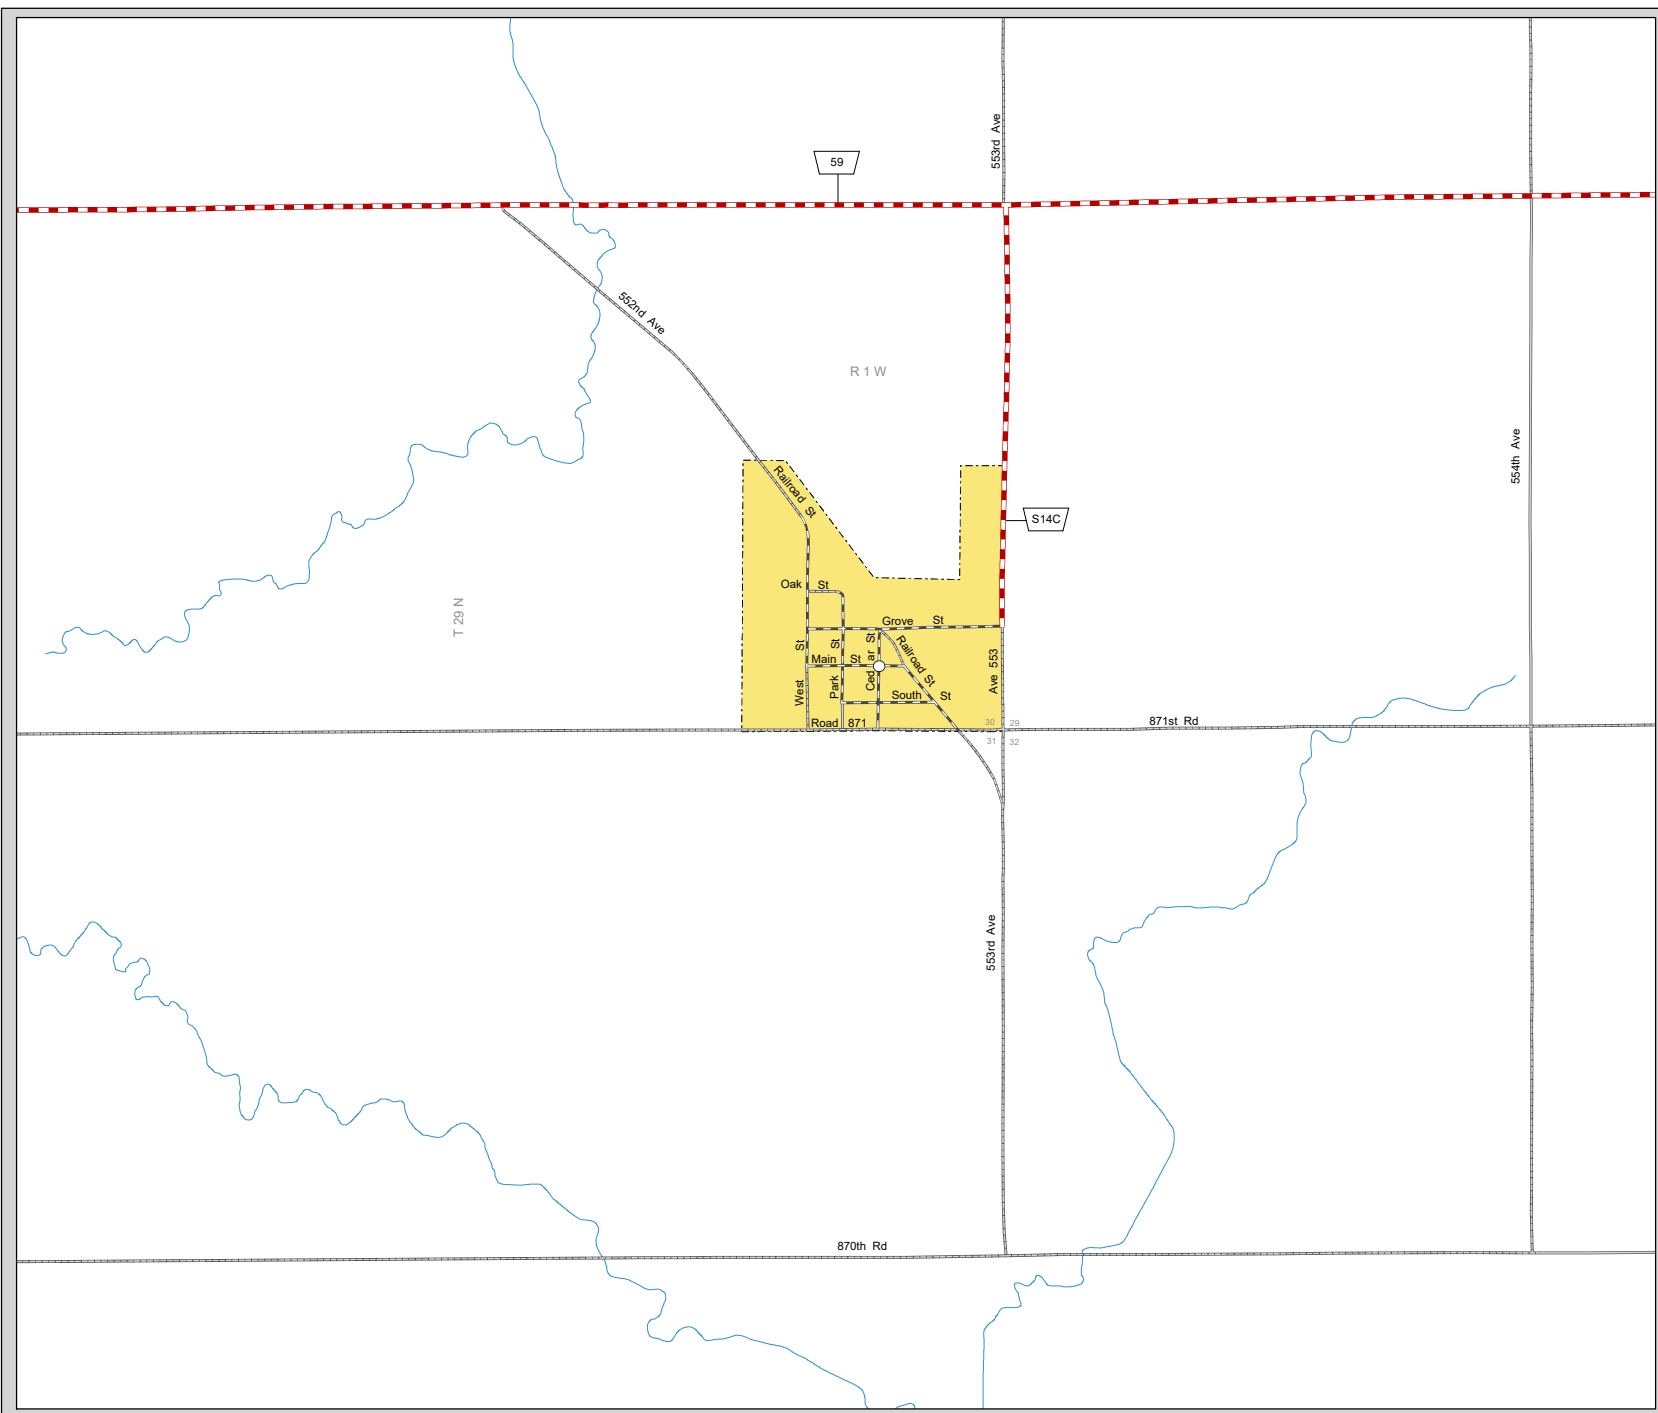

MAGNET

CEDAR COUNTY
NEBRASKA
POPULATION 57
2020

- STATE HIGHWAYS**
- Interstate Highway
 - Divided Highway
 - Multiple Lane Undivided Highway
 - Concrete/Brick Surface
 - Asphalt/Bituminous Surface
 - Gravel or Crushed Rock
- CITY STREETS AND COUNTY ROADS**
- Divided Street
 - Concrete/Brick Surface
 - Asphalt/Bituminous Surface
 - Gravel or Crushed Rock
 - Unimproved
 - Primitive
 - Interstate Numbered Route
 - U.S. Numbered Route
 - State Numbered Route
 - State Numbered Spur
 - State Numbered Link
 - Street Name
 - County Seat
 - City Center
 - Corporate Limits

This map is to be used for information only and is not intended to show ownership or to be definitive on which roads are public under Nebraska Law. The Nebraska Department of Transportation makes no warranties, guarantees or representations for the accuracy of this information and assumes no liability for errors or omissions. Any inconsistencies should be reported to NDOT.