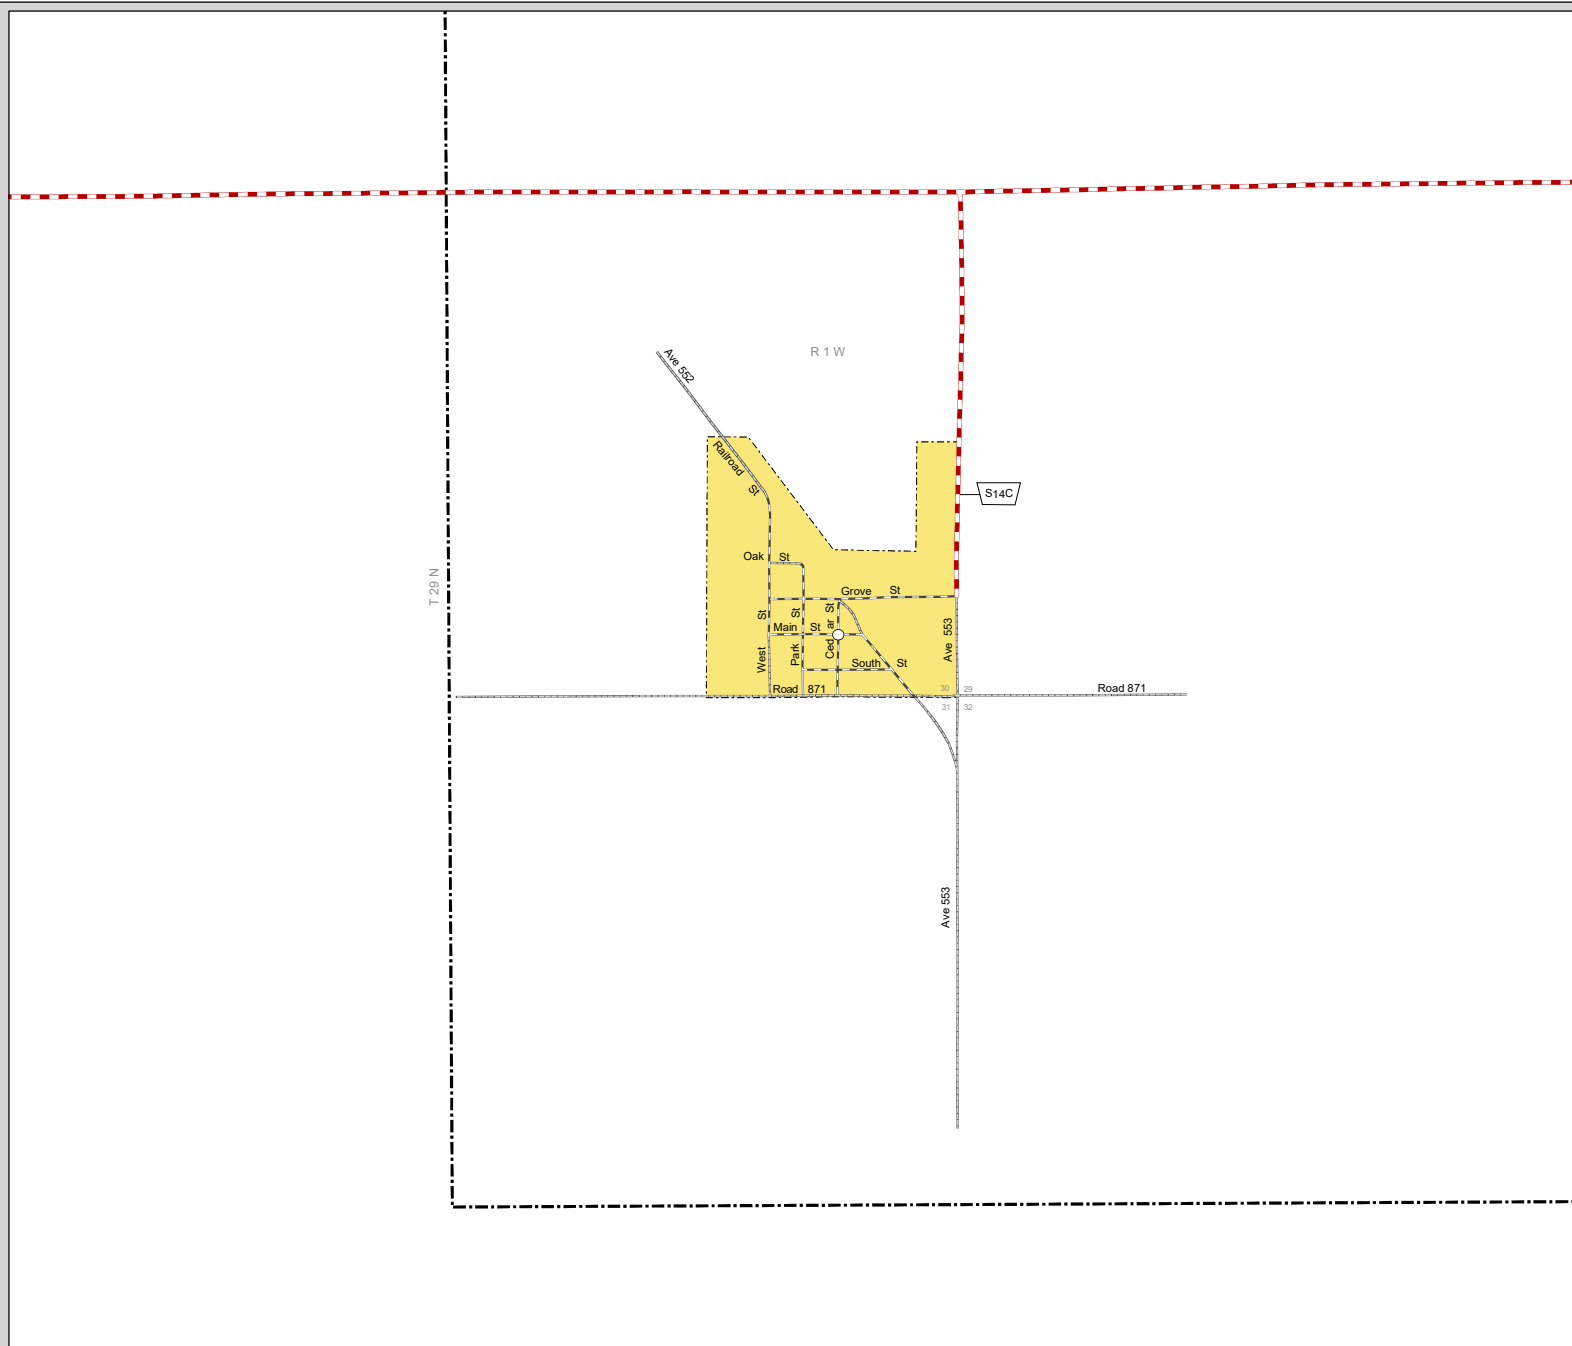

MAGNET

CEDAR COUNTY
NEBRASKA
POPULATION 57
2019

1. **STATE HIGHWAYS**
2. Interstate Highway
   - Divided Highway
   - Multiple Lane Undivided Highway
   - Concrete/Brick Surface
   - Asphalt/Bituminous Surface
   - Gravel or Crushed Rock
3. **CITY STREETS AND COUNTY ROADS**
4. Divided Street
   - Concrete/Brick Surface
   - Asphalt/Bituminous Surface
   - Gravel or Crushed Rock
   - Unimproved
   - Primitive
   - Interstate Numbered Route
   - U.S. Numbered Route
   - State Numbered Route
   - State Numbered Spur
   - State Numbered Link
   - Street Name
   - County Seat
   - City Center
   - Corporate Limits