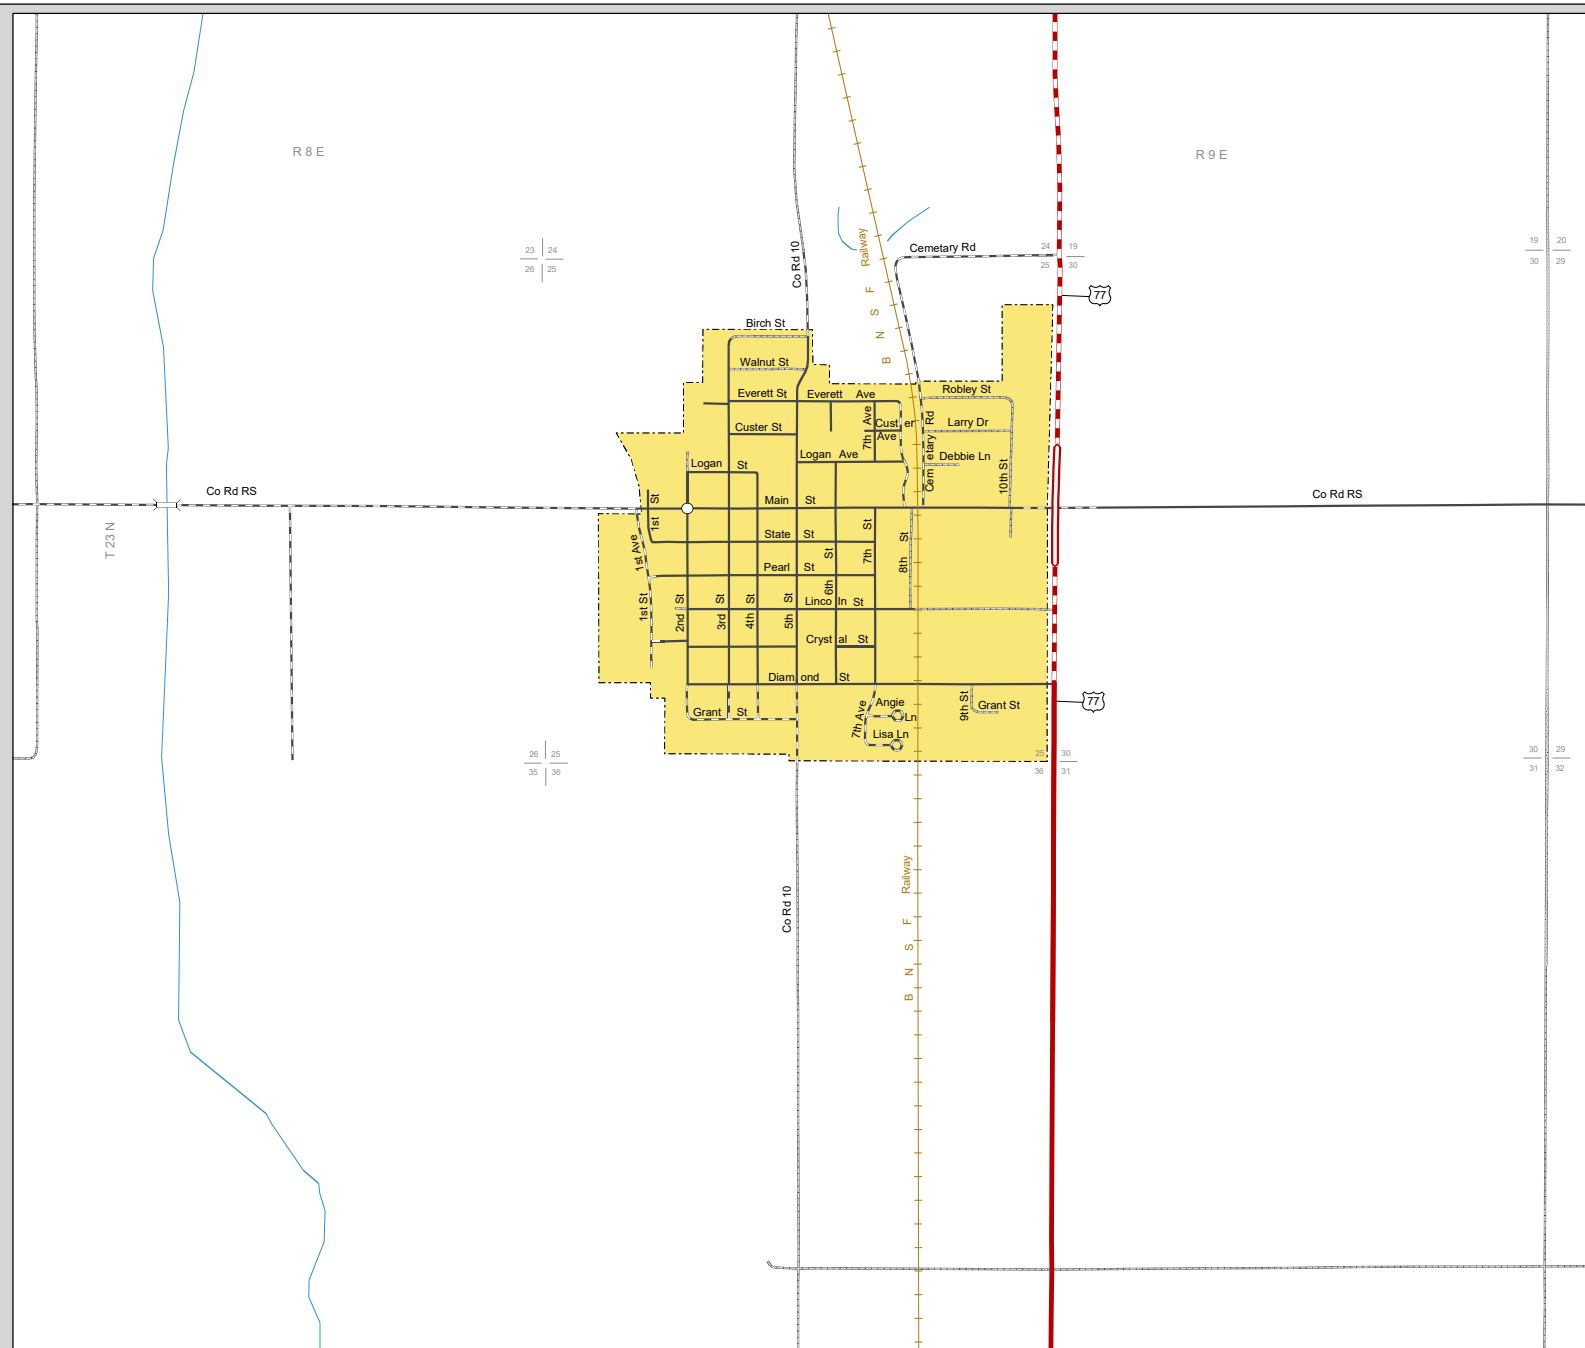

LYONS

BURT COUNTY
NEBRASKA
POPULATION 851
2019

1. **STATE HIGHWAYS**
2. Interstate Highway
   - Divided Highway
   - Multiple Lane Undivided Highway
   - Concrete/Brick Surface
   - Asphalt/Bituminous Surface
   - Gravel or Crushed Rock
3. **CITY STREETS AND COUNTY ROADS**
4. Divided Street
   - Concrete/Brick Surface
   - Asphalt/Bituminous Surface
   - Gravel or Crushed Rock
   - Unimproved
   - Primitive
   - Interstate Numbered Route
   - U.S. Numbered Route
   - State Numbered Route
   - State Numbered Spur
   - State Numbered Link
   - Main St
   - County Seat
   - City Center
   - Corporate Limits