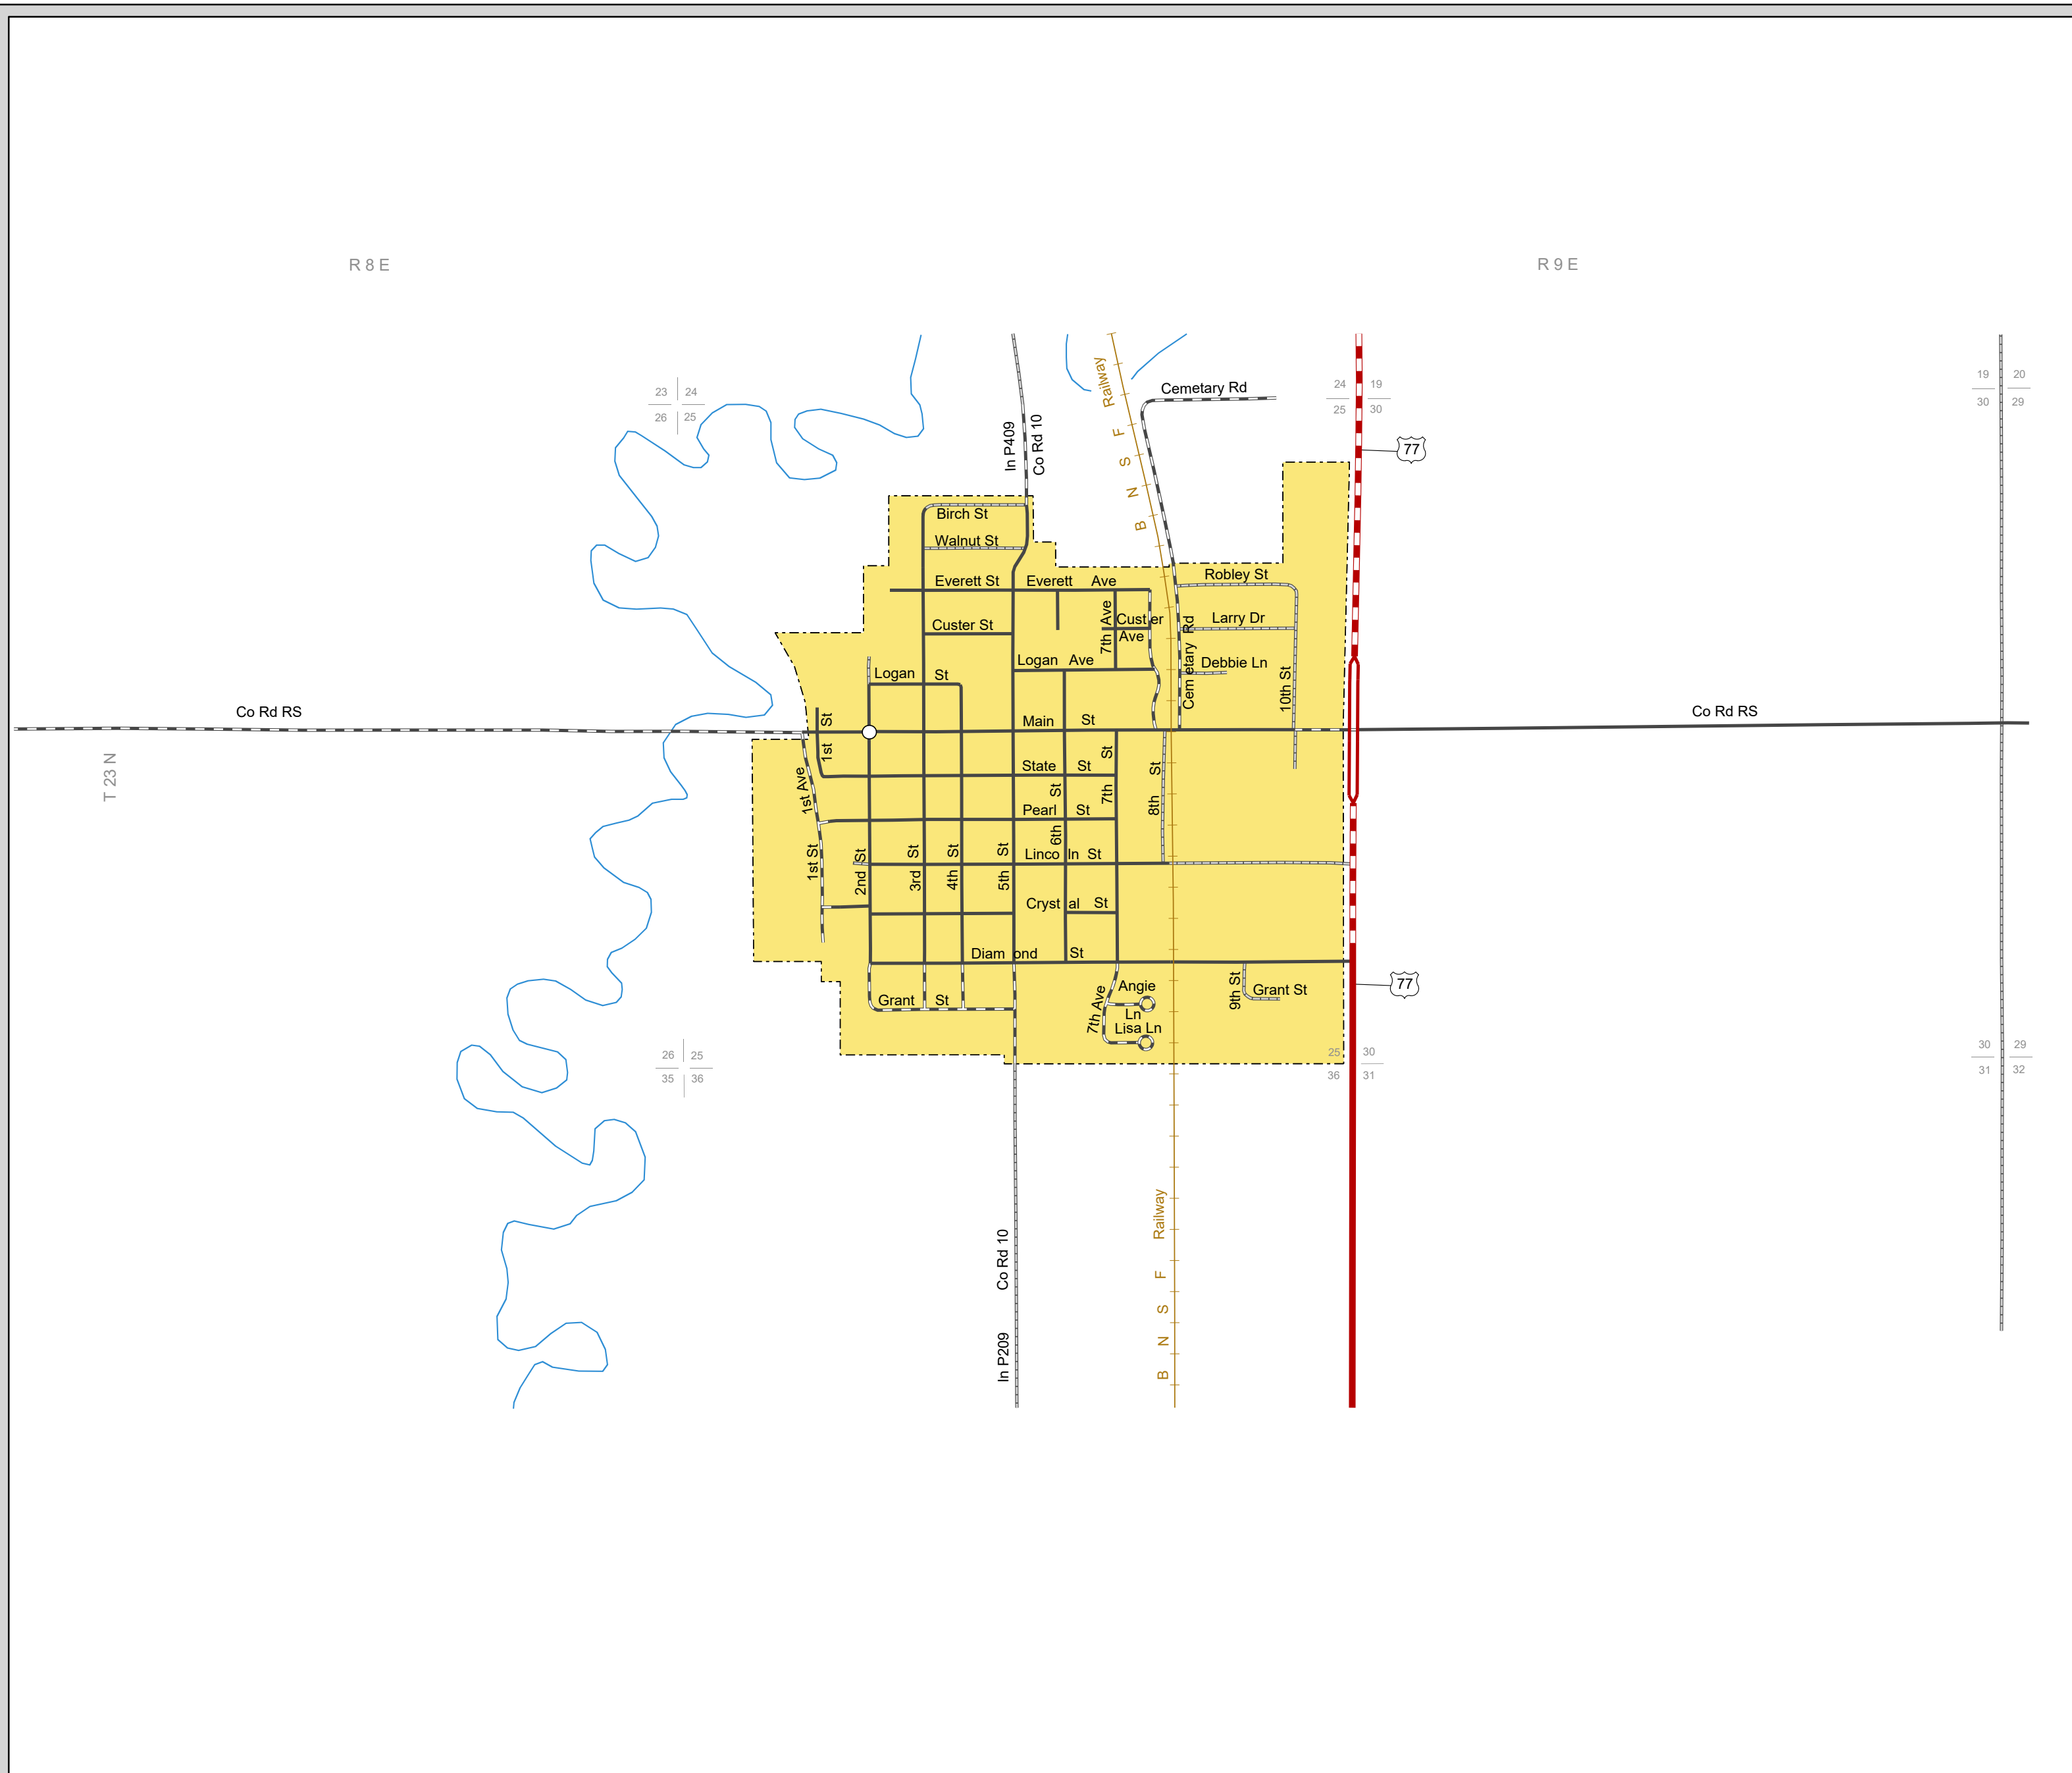

LYONS

BURT COUNTY
NEBRASKA
POPULATION 851
2017

- STATE HIGHWAYS**
- Interstate Highway
 - Divided Highway
 - Multiple Lane Undivided Highway
 - Concrete/Brick Surface
 - Asphalt/Bituminous Surface
 - Gravel or Crushed Rock
- CITY STREETS AND COUNTY ROADS**
- Divided Street
 - Concrete/Brick Surface
 - Asphalt/Bituminous Surface
 - Gravel or Crushed Rock
 - Unimproved
 - Primitive
 - Interstate Numbered Route
 - U.S. Numbered Route
 - State Numbered Route
 - State Numbered Spur
 - State Numbered Link
 - Street Name
 - County Seat
 - City Center
 - Corporate Limits

This map is to be used for information only and is not intended to show ownership or to be definitive on which roads are public under Nebraska Law. The Nebraska Department of Transportation makes no warranties, guarantees or representations for the accuracy of this information and assumes no liability for errors or omissions. Any inconsistencies should be reported to NDOT.