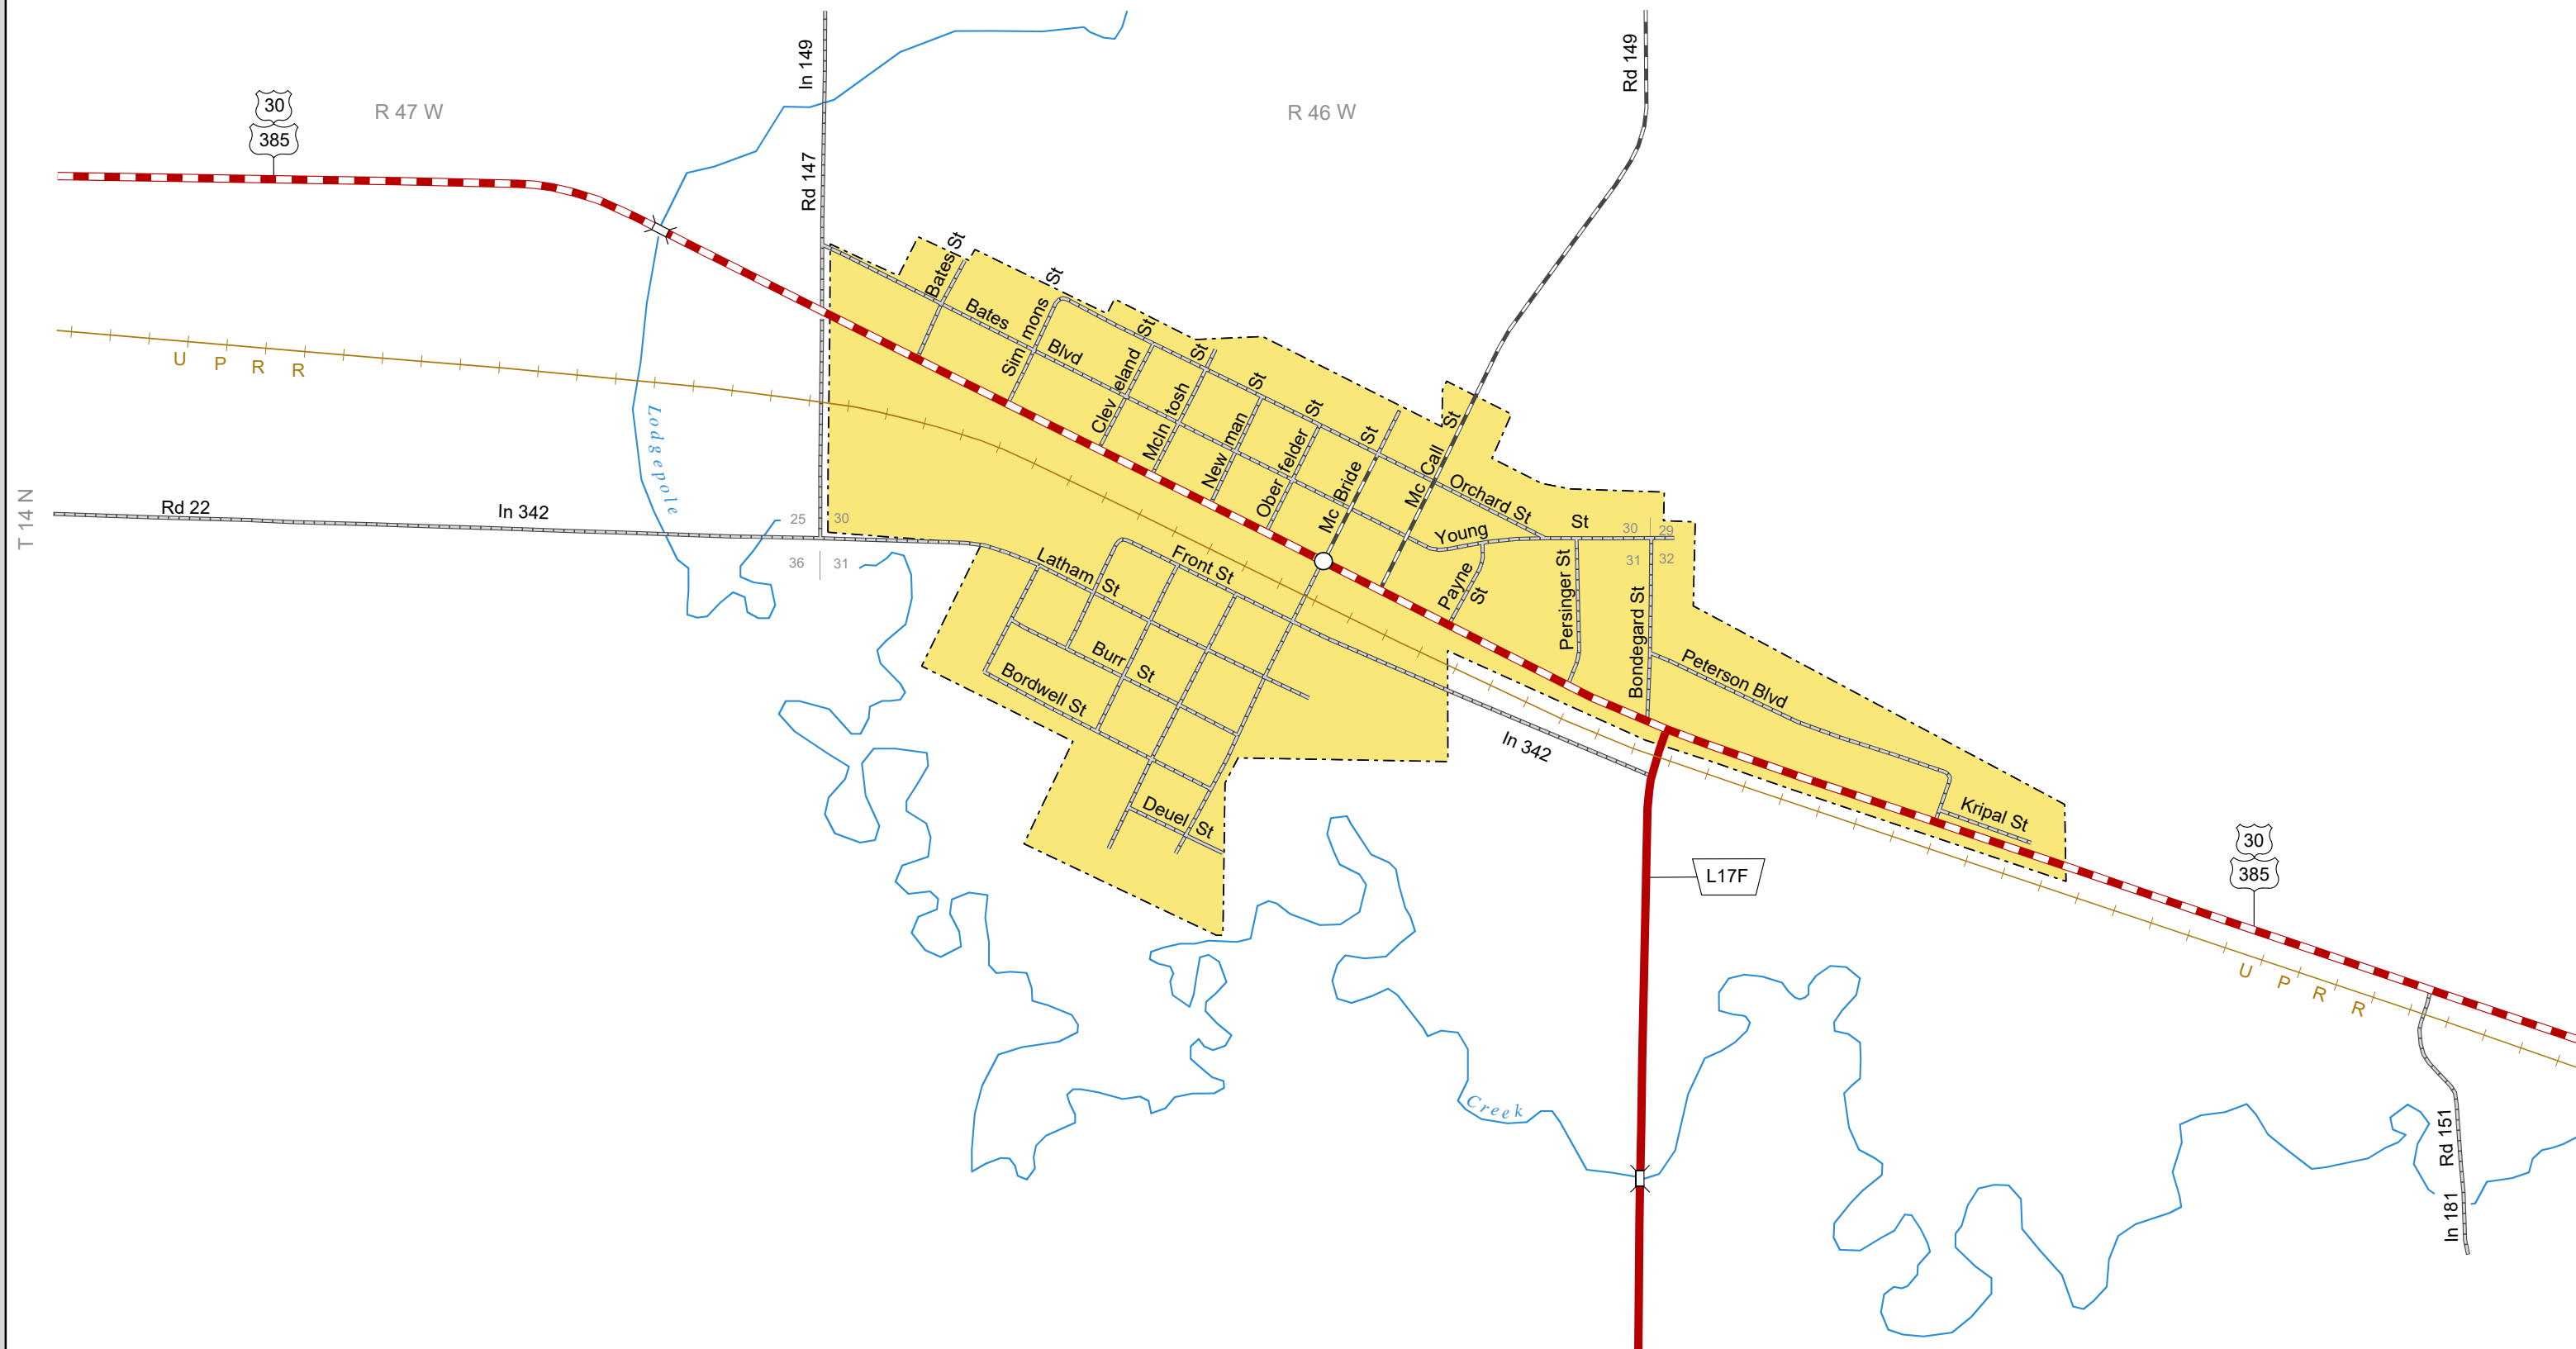

# LODGEPOLE

CHEYENNE COUNTY  
NEBRASKA  
POPULATION 318  
2017

- STATE HIGHWAYS**
- Interstate Highway
  - Divided Highway
  - Multiple Lane Undivided Highway
  - Concrete/Brick Surface
  - Asphalt/Bituminous Surface
  - Gravel or Crushed Rock
- CITY STREETS AND COUNTY ROADS**
- Divided Street
  - Concrete/Brick Surface
  - Asphalt/Bituminous Surface
  - Gravel or Crushed Rock
  - Unimproved
  - Primitive
  - Interstate Numbered Route
  - U.S. Numbered Route
  - State Numbered Route
  - State Numbered Spur
  - State Numbered Link
  - Main St Street Name
  - County Seat
  - City Center
  - Corporate Limits

**NEBRASKA**  
Good Life. Great Journey.  
DEPARTMENT OF TRANSPORTATION

This map is to be used for information only and is not intended to show ownership or to be definitive on which roads are public under Nebraska Law. The Nebraska Department of Transportation makes no warranties, guarantees or representations for the accuracy of this information and assumes no liability for errors or omissions. Any inconsistencies should be reported to NDOT.