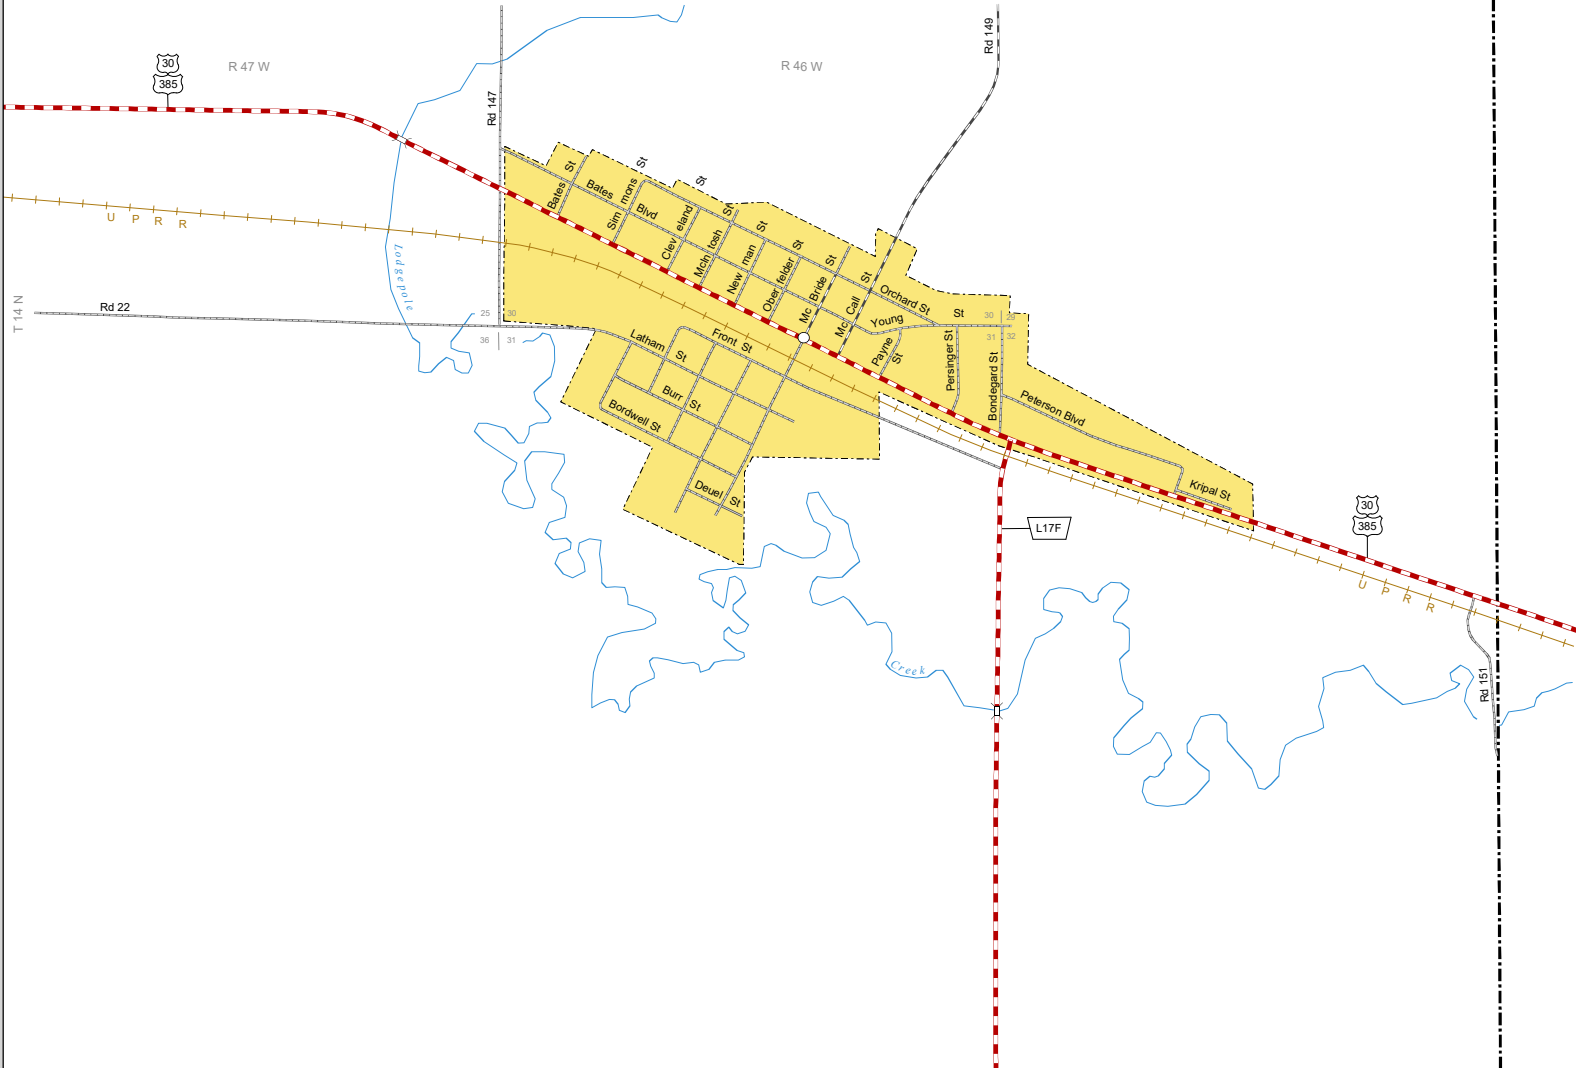

LODGEPOLE

CHEYENNE COUNTY
NEBRASKA
POPULATION 318
2019

1. **STATE HIGHWAYS**
2. Interstate Highway
   - Divided Highway
   - Multiple Lane Undivided Highway
   - Concrete/Brick Surface
   - Asphalt/Bituminous Surface
   - Gravel or Crushed Rock
3. **CITY STREETS AND COUNTY ROADS**
4. Divided Street
   - Concrete/Brick Surface
   - Asphalt/Bituminous Surface
   - Gravel or Crushed Rock
   - Unimproved
   - Primitive
   - Interstate Numbered Route
   - U.S. Numbered Route
   - State Numbered Route
   - State Numbered Spur
   - State Numbered Link
   - Street Name
   - County Seat
   - City Center
   - Corporate Limits