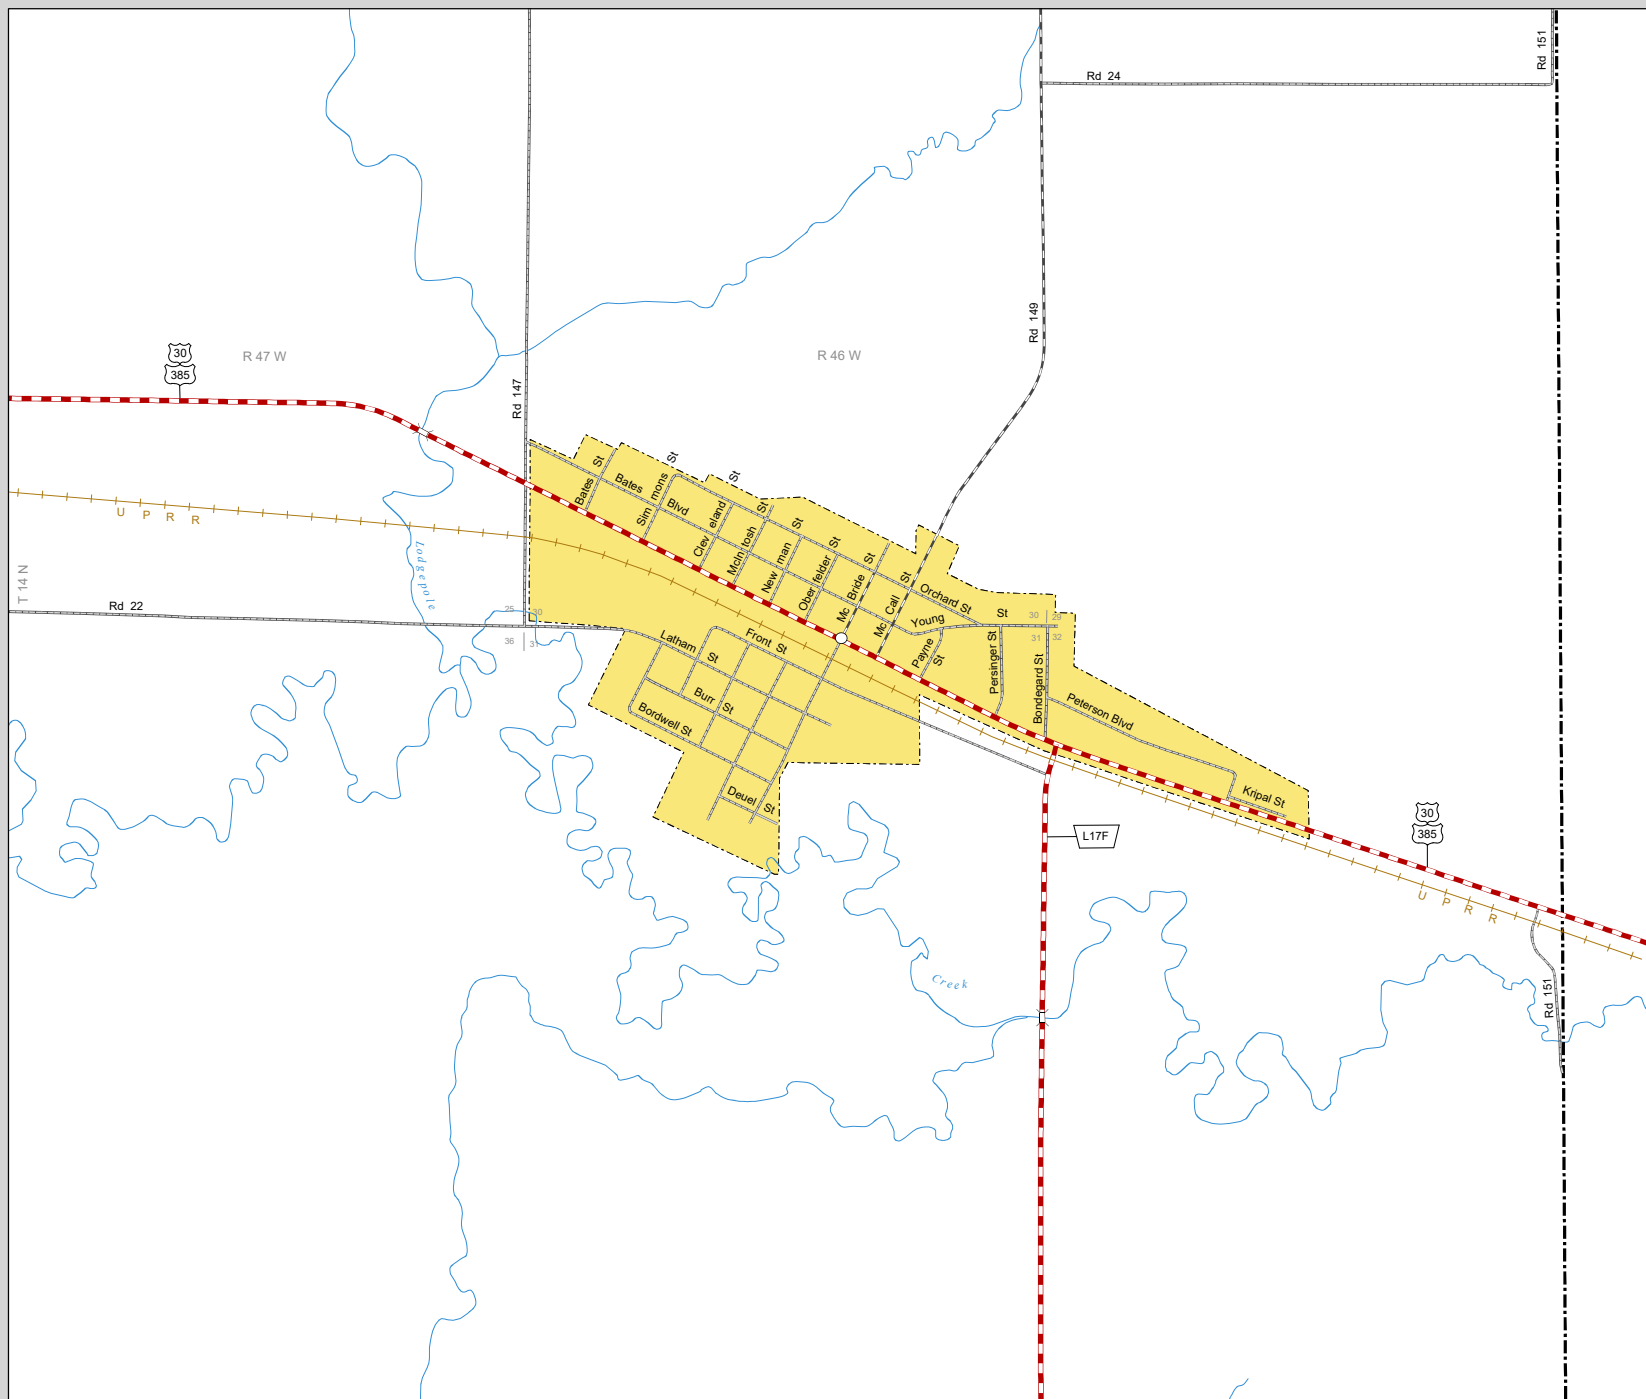

LODGEPOLE

CHEYENNE COUNTY
NEBRASKA
POPULATION 318
2020

1. **STATE HIGHWAYS**
2. Interstate Highway
   - Divided Highway
   - Multiple Lane Undivided Highway
   - Concrete/Brick Surface
   - Asphalt/Bituminous Surface
   - Gravel or Crushed Rock
3. **CITY STREETS AND COUNTY ROADS**
4. Divided Street
   - Concrete/Brick Surface
   - Asphalt/Bituminous Surface
   - Gravel or Crushed Rock
   - Unimproved
   - Primitive
   - Interstate Numbered Route
   - U.S. Numbered Route
   - State Numbered Route
   - State Numbered Spur
   - State Numbered Link
   - Main St
   - Street Seat
   - City Center
   - Corporate Limits

NEBRASKA

Good Life. Great Journey.

DEPARTMENT OF TRANSPORTATION