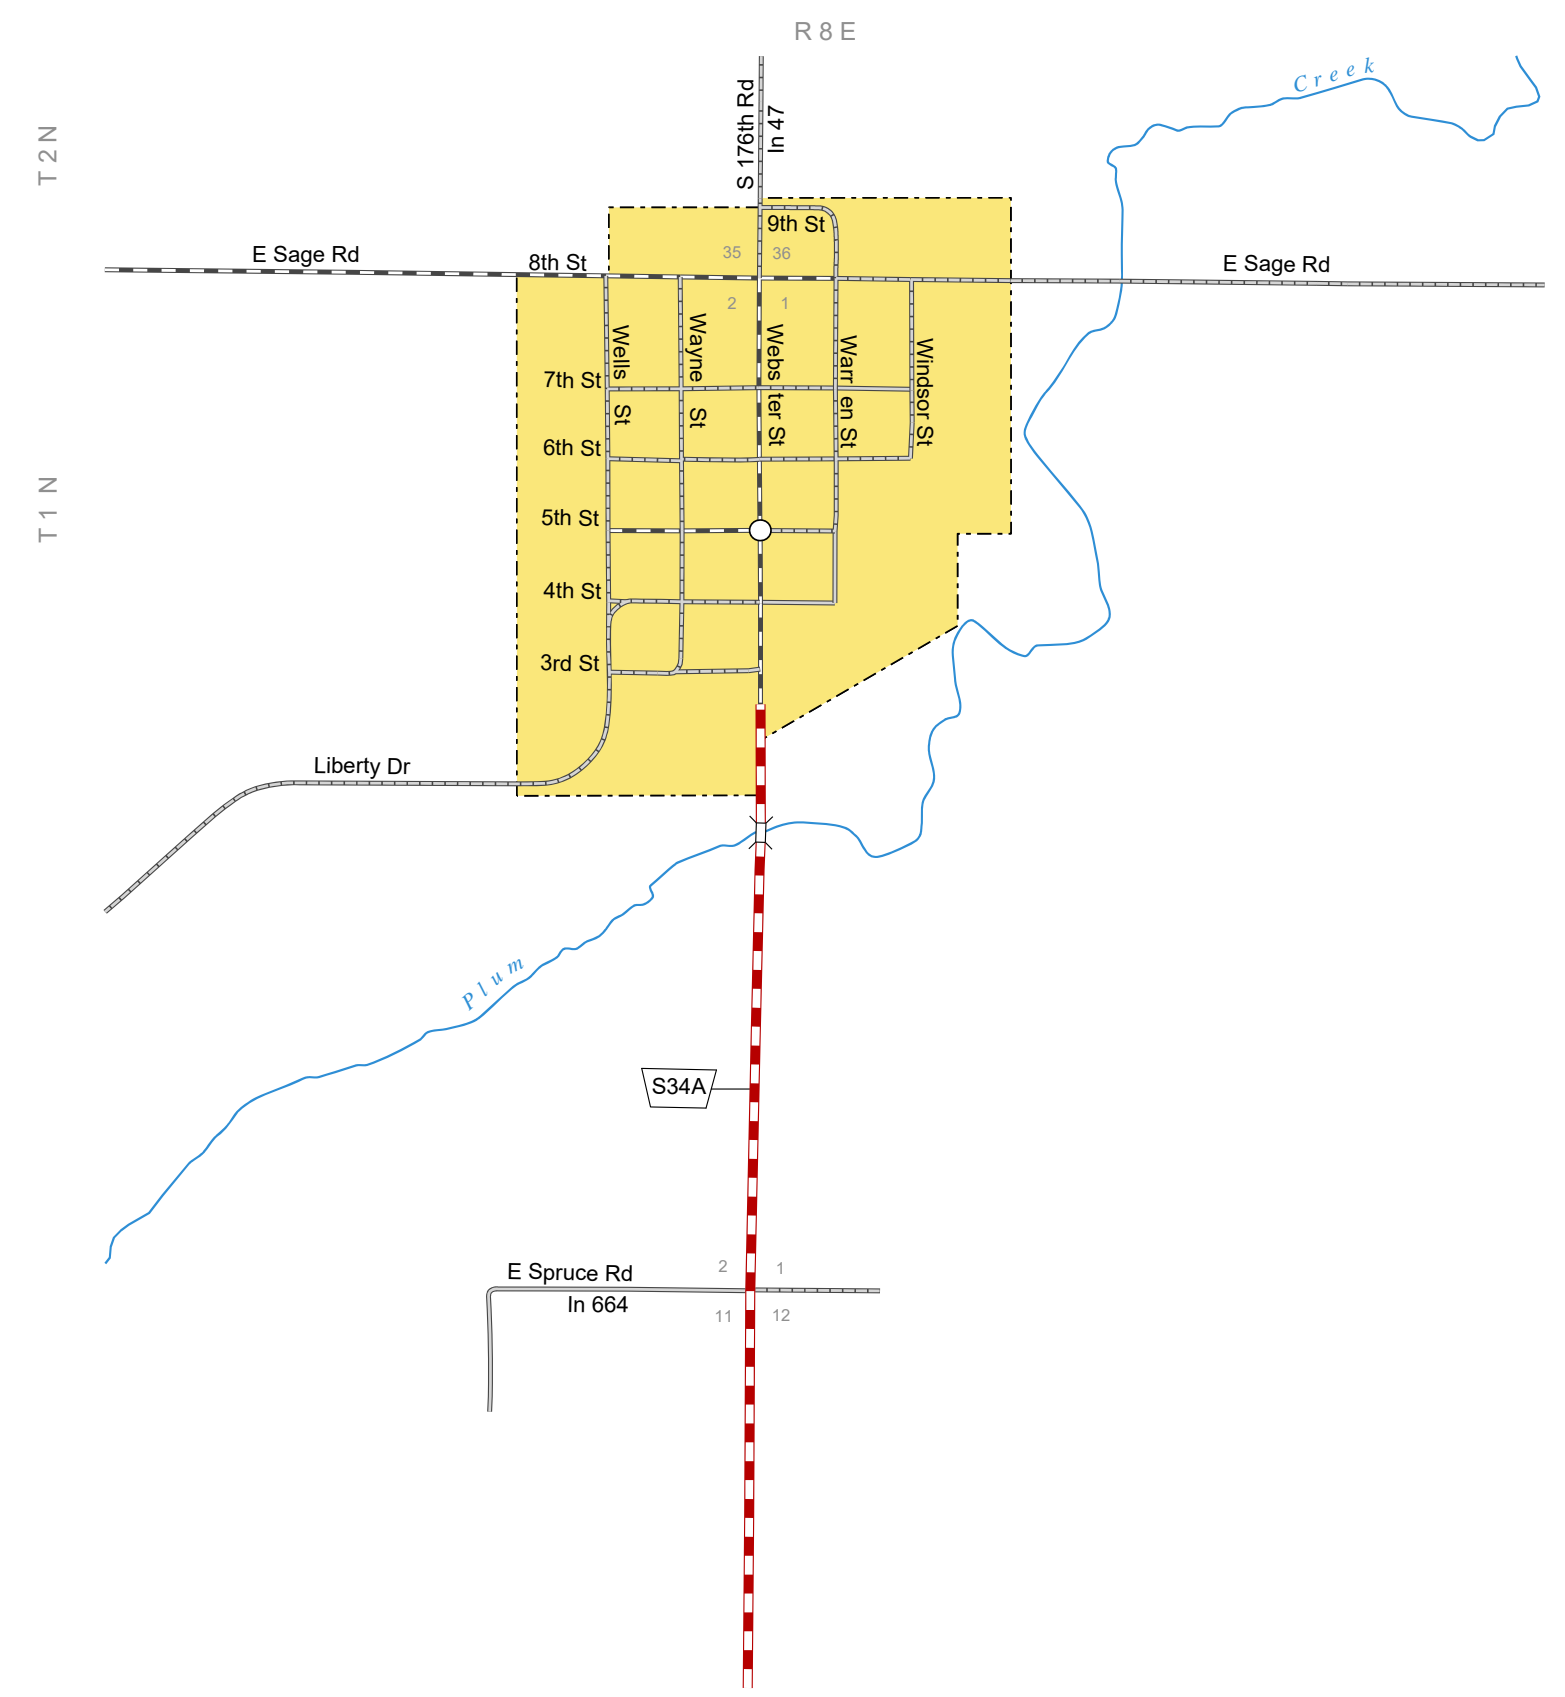

LIBERTY

GAGE COUNTY
NEBRASKA
POPULATION 76
2017

- STATE HIGHWAYS**
- Interstate Highway
 - Divided Highway
 - Multiple Lane Undivided Highway
 - Concrete/Brick Surface
 - Asphalt/Bituminous Surface
 - Gravel or Crushed Rock
- CITY STREETS AND COUNTY ROADS**
- Divided Street
 - Concrete/Brick Surface
 - Asphalt/Bituminous Surface
 - Gravel or Crushed Rock
 - Unimproved
 - Primitive
 - Interstate Numbered Route
 - U.S. Numbered Route
 - State Numbered Route
 - State Numbered Spur
 - State Numbered Link
 - Main St** Street Name
 - County Seat
 - City Center
 - Corporate Limits

This map is to be used for information only and is not intended to show ownership or to be definitive on which roads are public under Nebraska Law. The Nebraska Department of Transportation makes no warranties, guarantees or representations for the accuracy of this information and assumes no liability for errors or omissions. Any inconsistencies should be reported to NDOT.