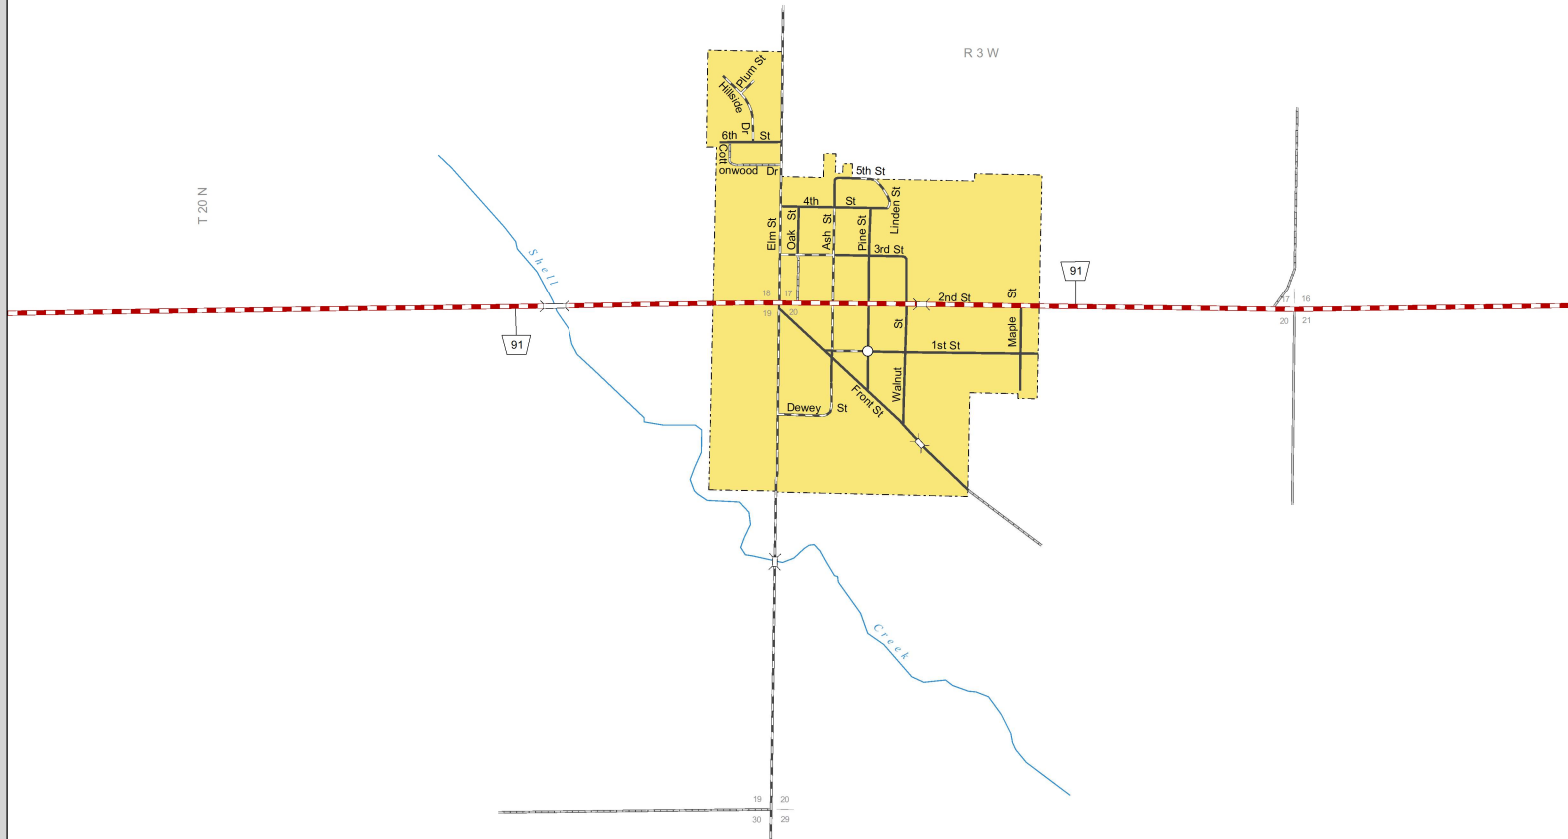

LINDSAY

PLATTE COUNTY
NEBRASKA
POPULATION 255
2019

1. **STATE HIGHWAYS**
2. Interstate Highway
   - Divided Highway
   - Multiple Lane Undivided Highway
   - Concrete/Brick Surface
   - Asphalt/Bituminous Surface
   - Gravel or Crushed Rock
3. **CITY STREETS AND COUNTY ROADS**
4. Divided Street
   - Concrete/Brick Surface
   - Asphalt/Bituminous Surface
   - Gravel or Crushed Rock
   - Unimproved
   - Primitive
   - Interstate Numbered Route
   - U.S. Numbered Route
   - State Numbered Route
   - State Numbered Spur
   - State Numbered Link
   - Street Name
   - County Seat
   - City Center
   - Corporate Limits