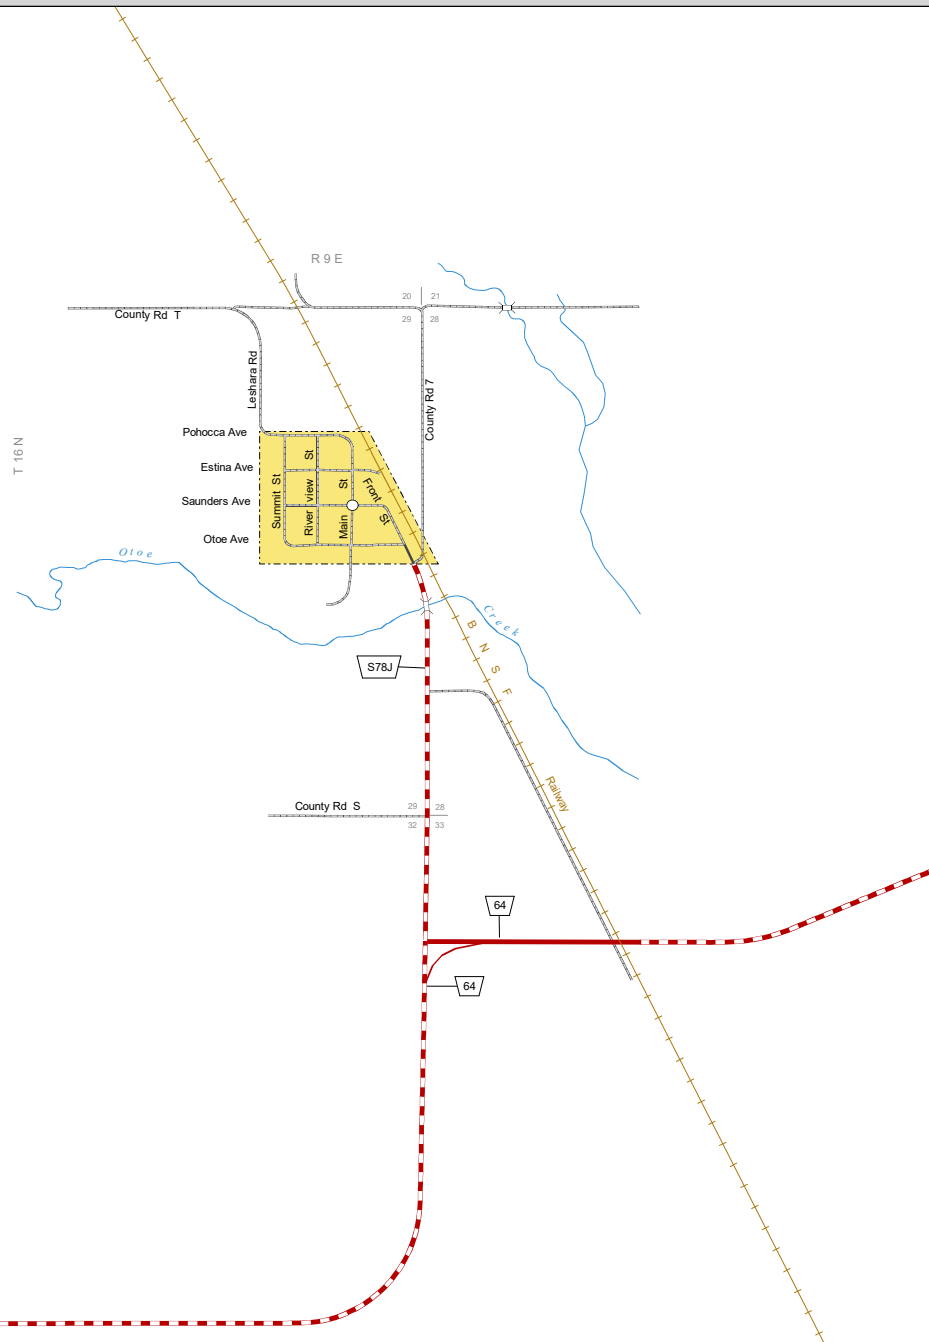

LESHARA

SAUNDERS COUNTY
NEBRASKA
POPULATION 112
2019

1. **STATE HIGHWAYS**
2. Interstate Highway
   - Divided Highway
   - Multiple Lane Undivided Highway
   - Concrete/Brick Surface
   - Asphalt/Bituminous Surface
   - Gravel or Crushed Rock
3. **CITY STREETS AND COUNTY ROADS**
4. Divided Street
   - Concrete/Brick Surface
   - Asphalt/Bituminous Surface
   - Gravel or Crushed Rock
   - Unimproved
   - Primitive
   - Interstate Numbered Route
   - U.S. Numbered Route
   - State Numbered Route
   - State Numbered Spur
   - State Numbered Link
   - Street Name
   - County Seat
   - City Center
   - Corporate Limits