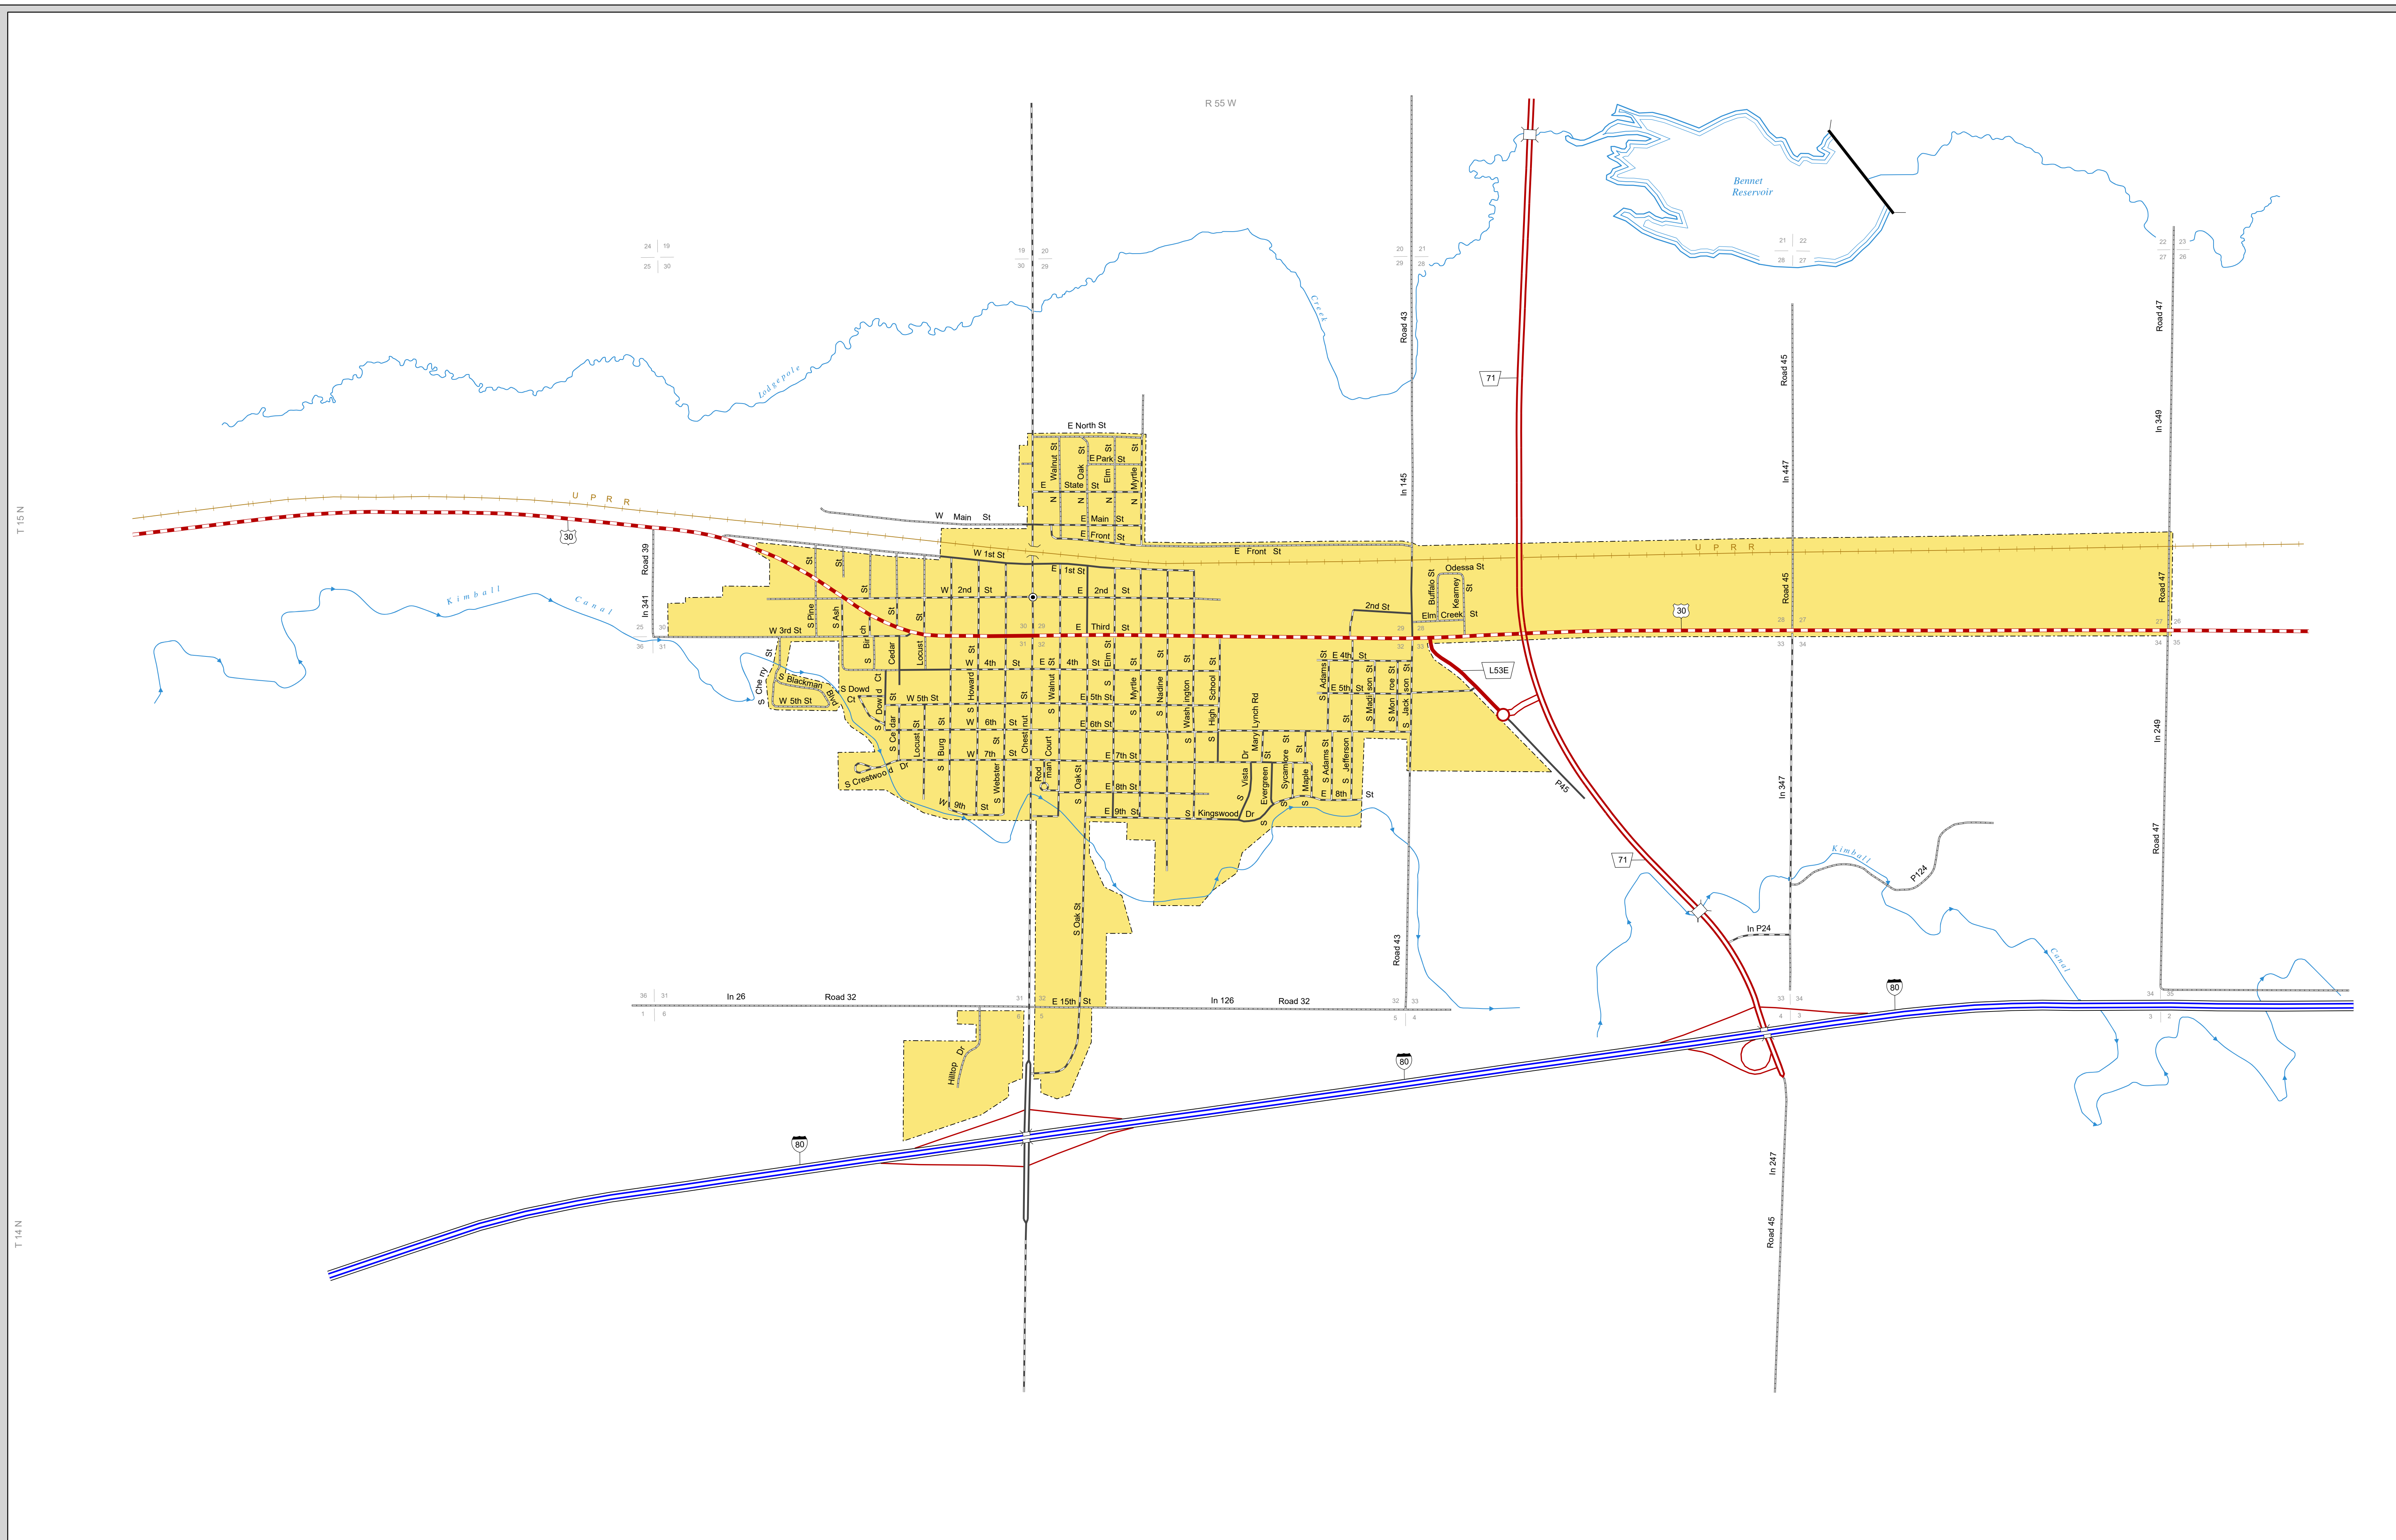

KIMBALL
KIMBALL COUNTY
NEBRASKA
POPULATION 2,496
2017

1. **STATE HIGHWAYS**
2. Interstate Highway
   - Divided Highway
   - Multiple Lane Undivided Highway
   - Concrete/Brick Surface
   - Asphalt/Bituminous Surface
   - Gravel or Crushed Rock
3. **CITY STREETS AND COUNTY ROADS**
4. Divided Street
   - Concrete/Brick Surface
   - Asphalt/Bituminous Surface
   - Gravel or Crushed Rock
   - Unimproved
   - Primitive
5. **ROUTE MARKERS**
6. Interstate Numbered Route
   - U.S. Numbered Route
   - State Numbered Route
   - State Numbered Spur
   - State Numbered Link
7. **STREET AND LOCATION MARKERS**
8. Main St
   - County Seat
   - City Center
   - Corporate Limits