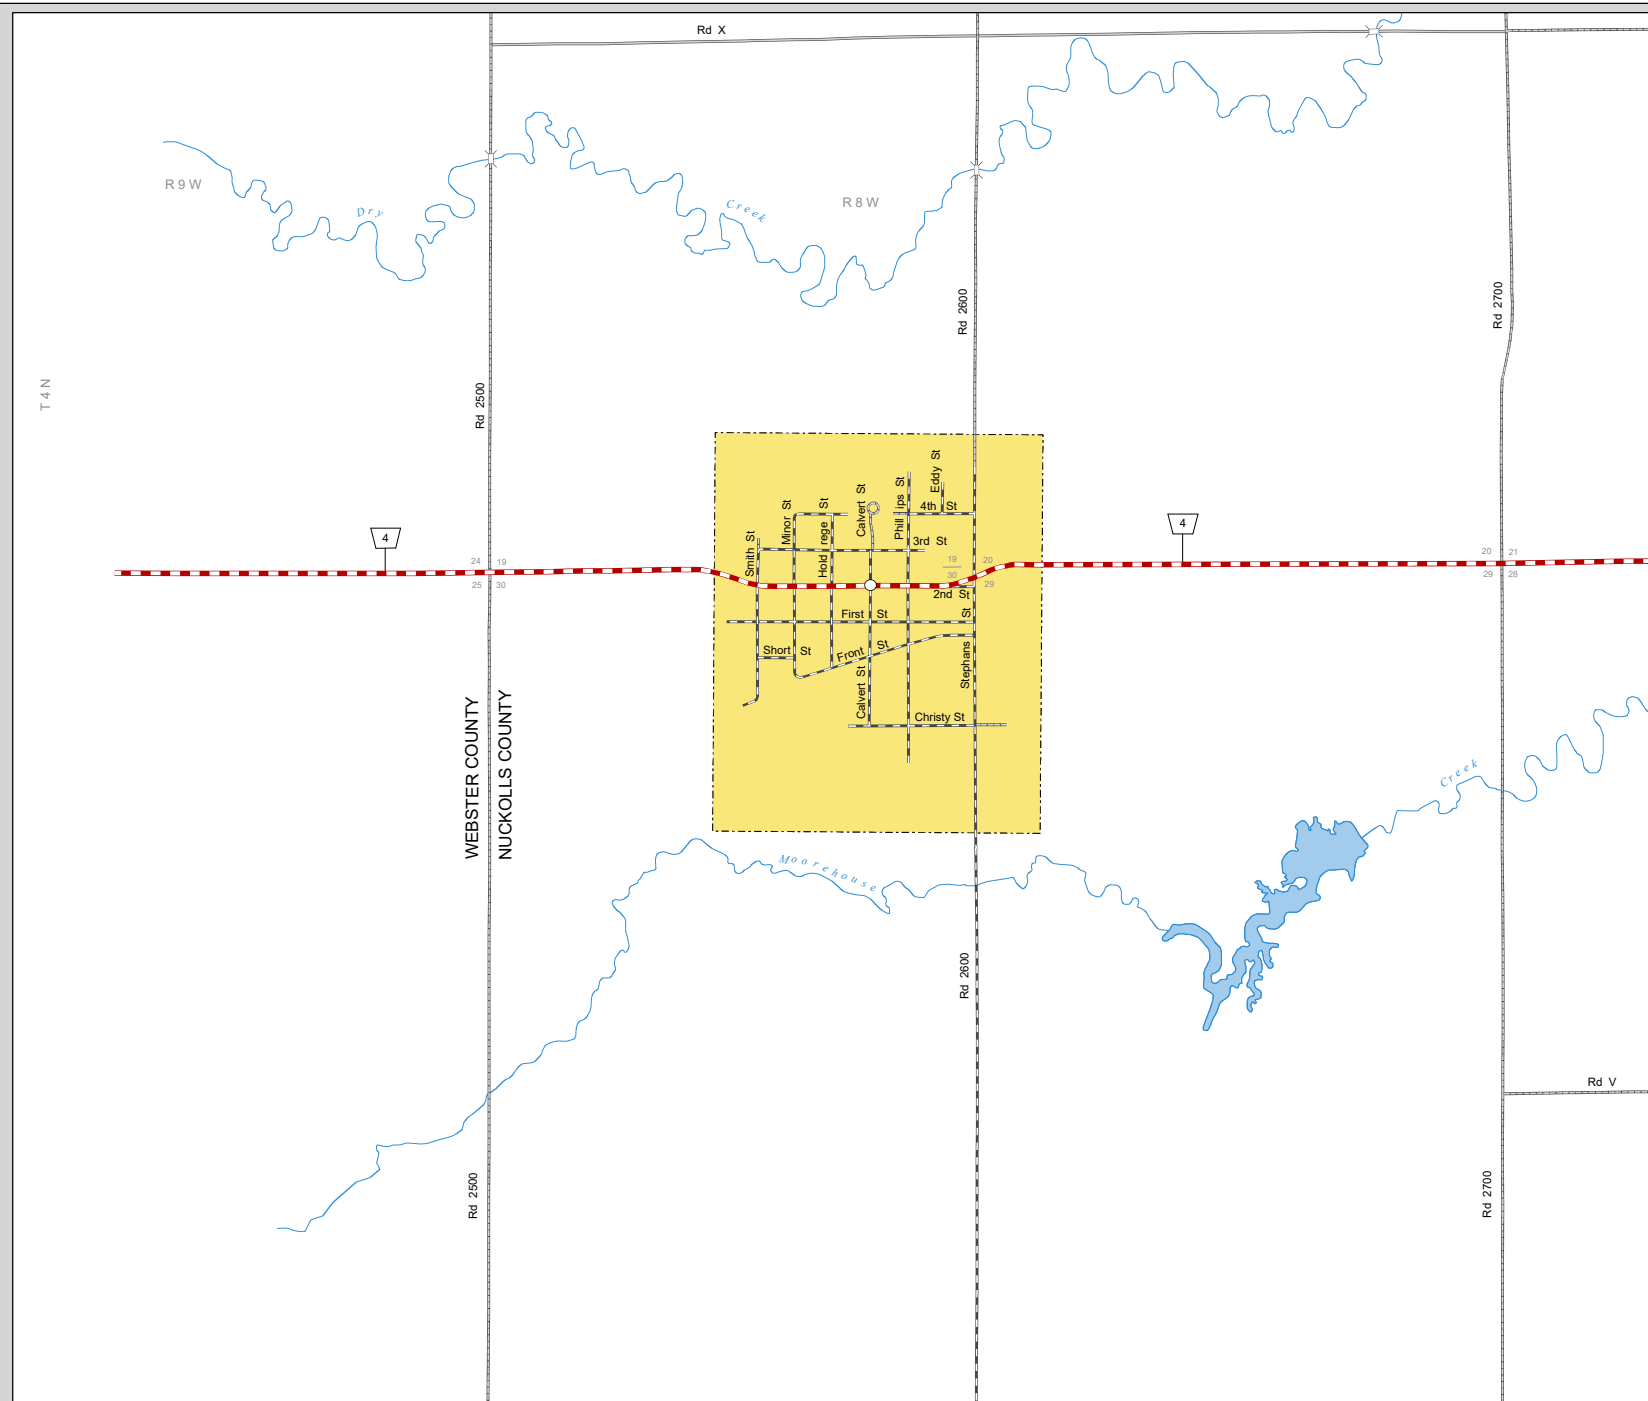

LAWRENCE

NUCKOLLS COUNTY
NEBRASKA
POPULATION 304
2020

- **STATE HIGHWAYS**
- Interstate Highway
- Divided Highway
- Multiple Lane Undivided Highway
- Concrete/Brick Surface
- Asphalt/Bituminous Surface
- Gravel or Crushed Rock
- **CITY STREETS AND COUNTY ROADS**
- Divided Street
- Concrete/Brick Surface
- Asphalt/Bituminous Surface
- Gravel or Crushed Rock
- Unimproved
- Primitive
- Interstate Numbered Route
- U.S. Numbered Route
- State Numbered Route
- State Numbered Spur
- State Numbered Link
- Street Name
- County Seat
- City Center
- Corporate Limits