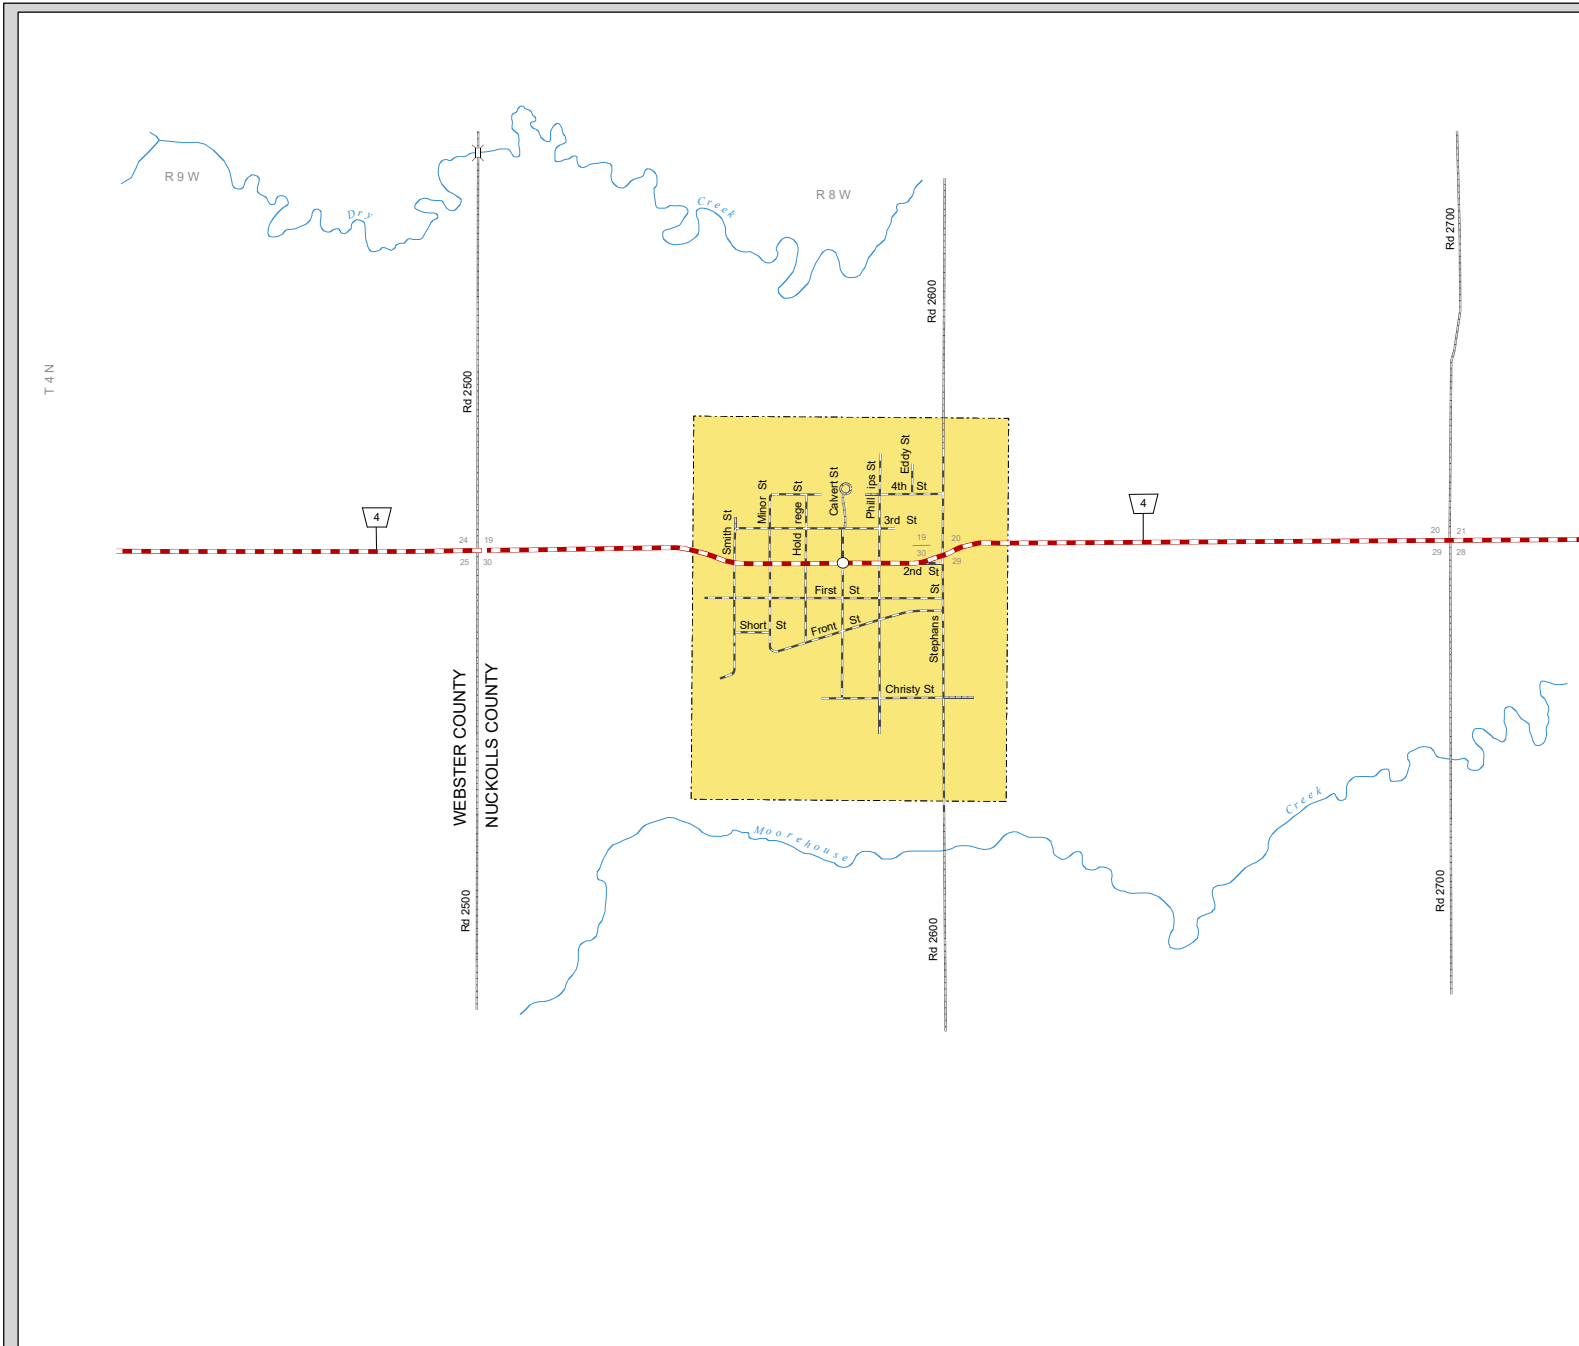

LAWRENCE

NUCKOLLS COUNTY
NEBRASKA
POPULATION 304
2019

1. **STATE HIGHWAYS**
2. Interstate Highway
   - Divided Highway
   - Multiple Lane Undivided Highway
   - Concrete/Brick Surface
   - Asphalt/Bituminous Surface
   - Gravel or Crushed Rock
3. **CITY STREETS AND COUNTY ROADS**
4. Divided Street
   - Concrete/Brick Surface
   - Asphalt/Bituminous Surface
   - Gravel or Crushed Rock
   - Unimproved
   - Primitive
   - Interstate Numbered Route
   - U.S. Numbered Route
   - State Numbered Route
   - State Numbered Spur
   - State Numbered Link
   - Street Name
   - County Seat
   - City Center
   - Corporate Limits

NEBRASKA

Good Life. Great Journey.

DEPARTMENT OF TRANSPORTATION