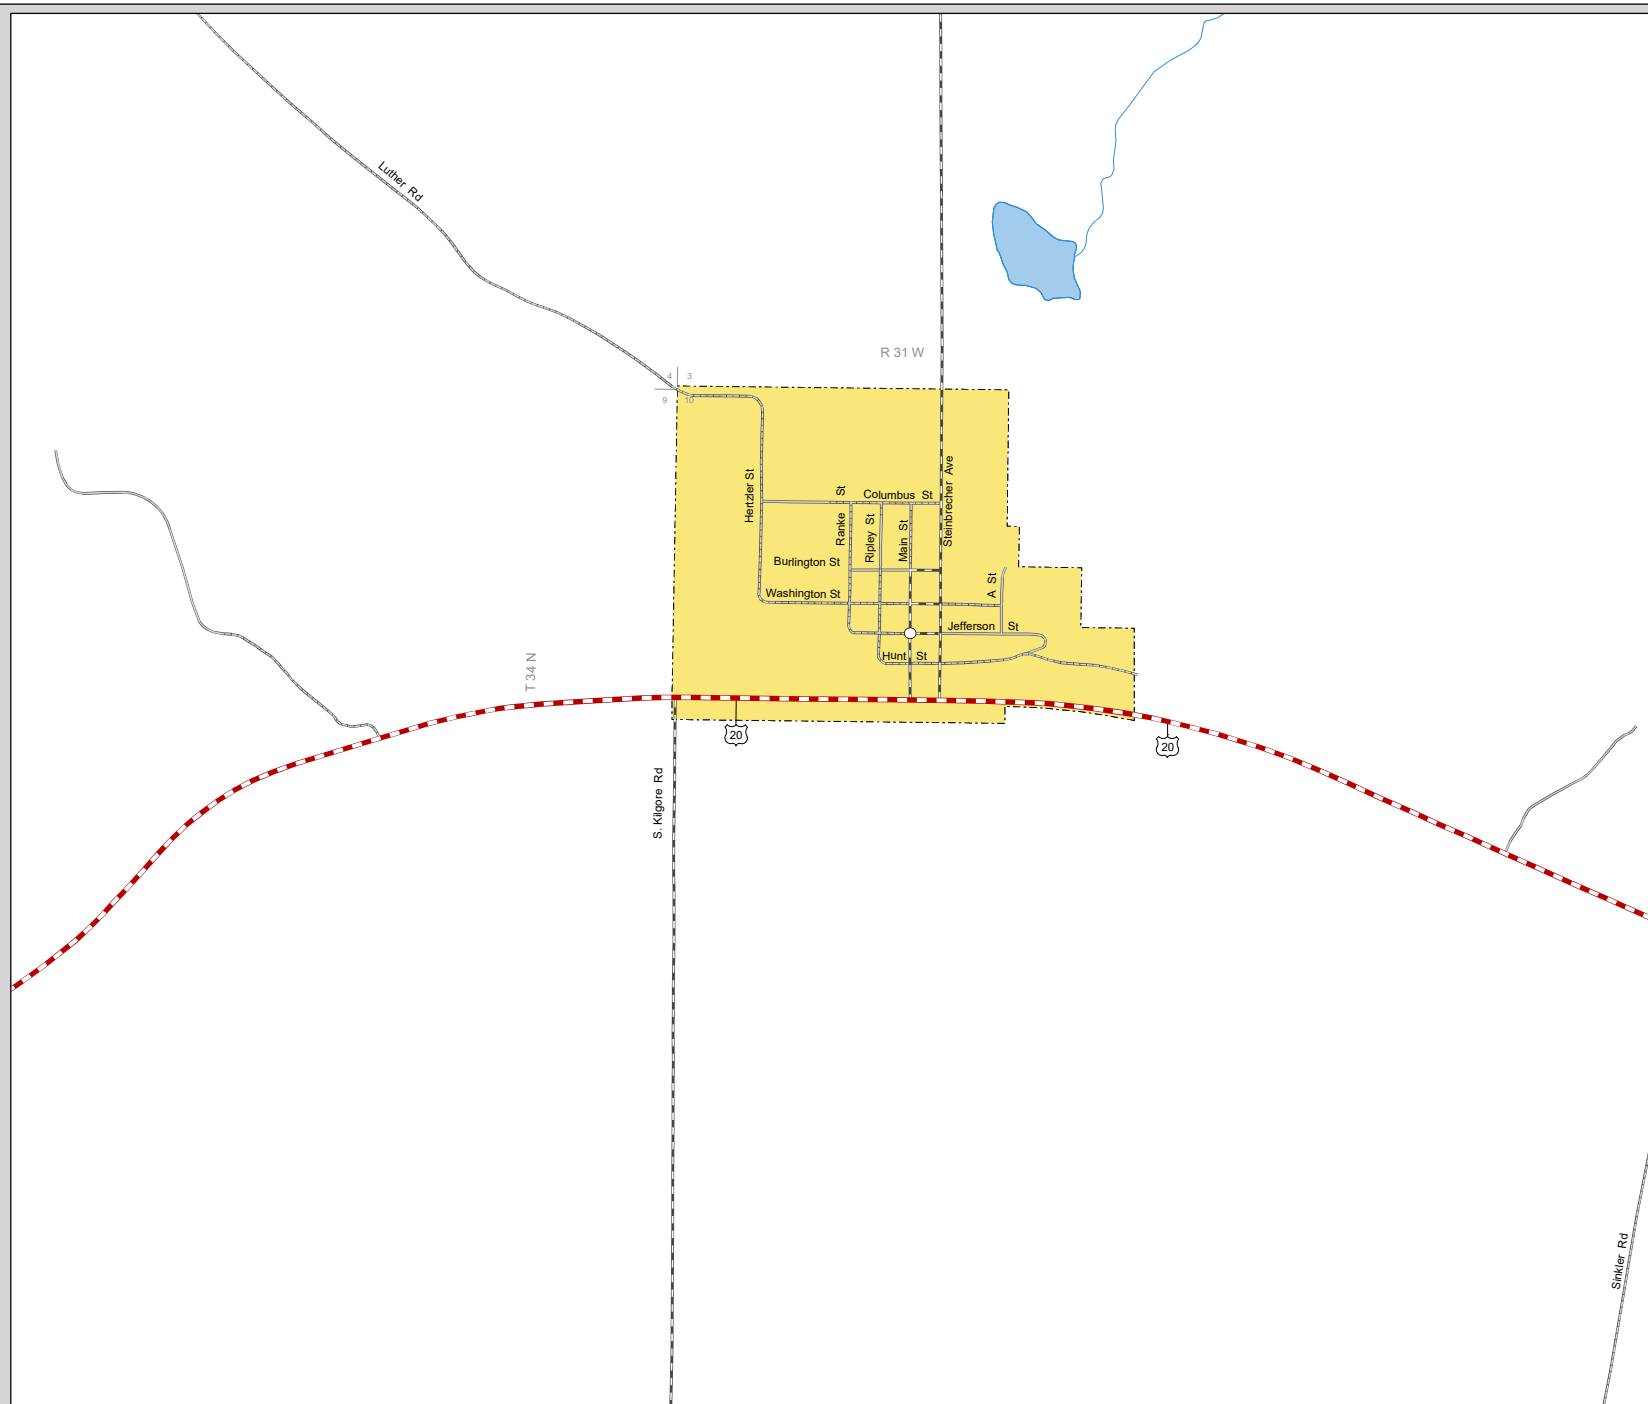

KILGORE

CHERRY COUNTY
NEBRASKA
POPULATION 77
2020

- **STATE HIGHWAYS**
- Interstate Highway
- Divided Highway
- Multiple Lane Undivided Highway
- Concrete/Brick Surface
- Asphalt/Bituminous Surface
- Gravel or Crushed Rock
- **CITY STREETS AND COUNTY ROADS**
- Divided Street
- Concrete/Brick Surface
- Asphalt/Bituminous Surface
- Gravel or Crushed Rock
- Unimproved
- Primitive
- Interstate Numbered Route
- U.S. Numbered Route
- State Numbered Route
- State Numbered Spur
- State Numbered Link
- Street Name
- County Seat
- City Center
- Corporate Limits