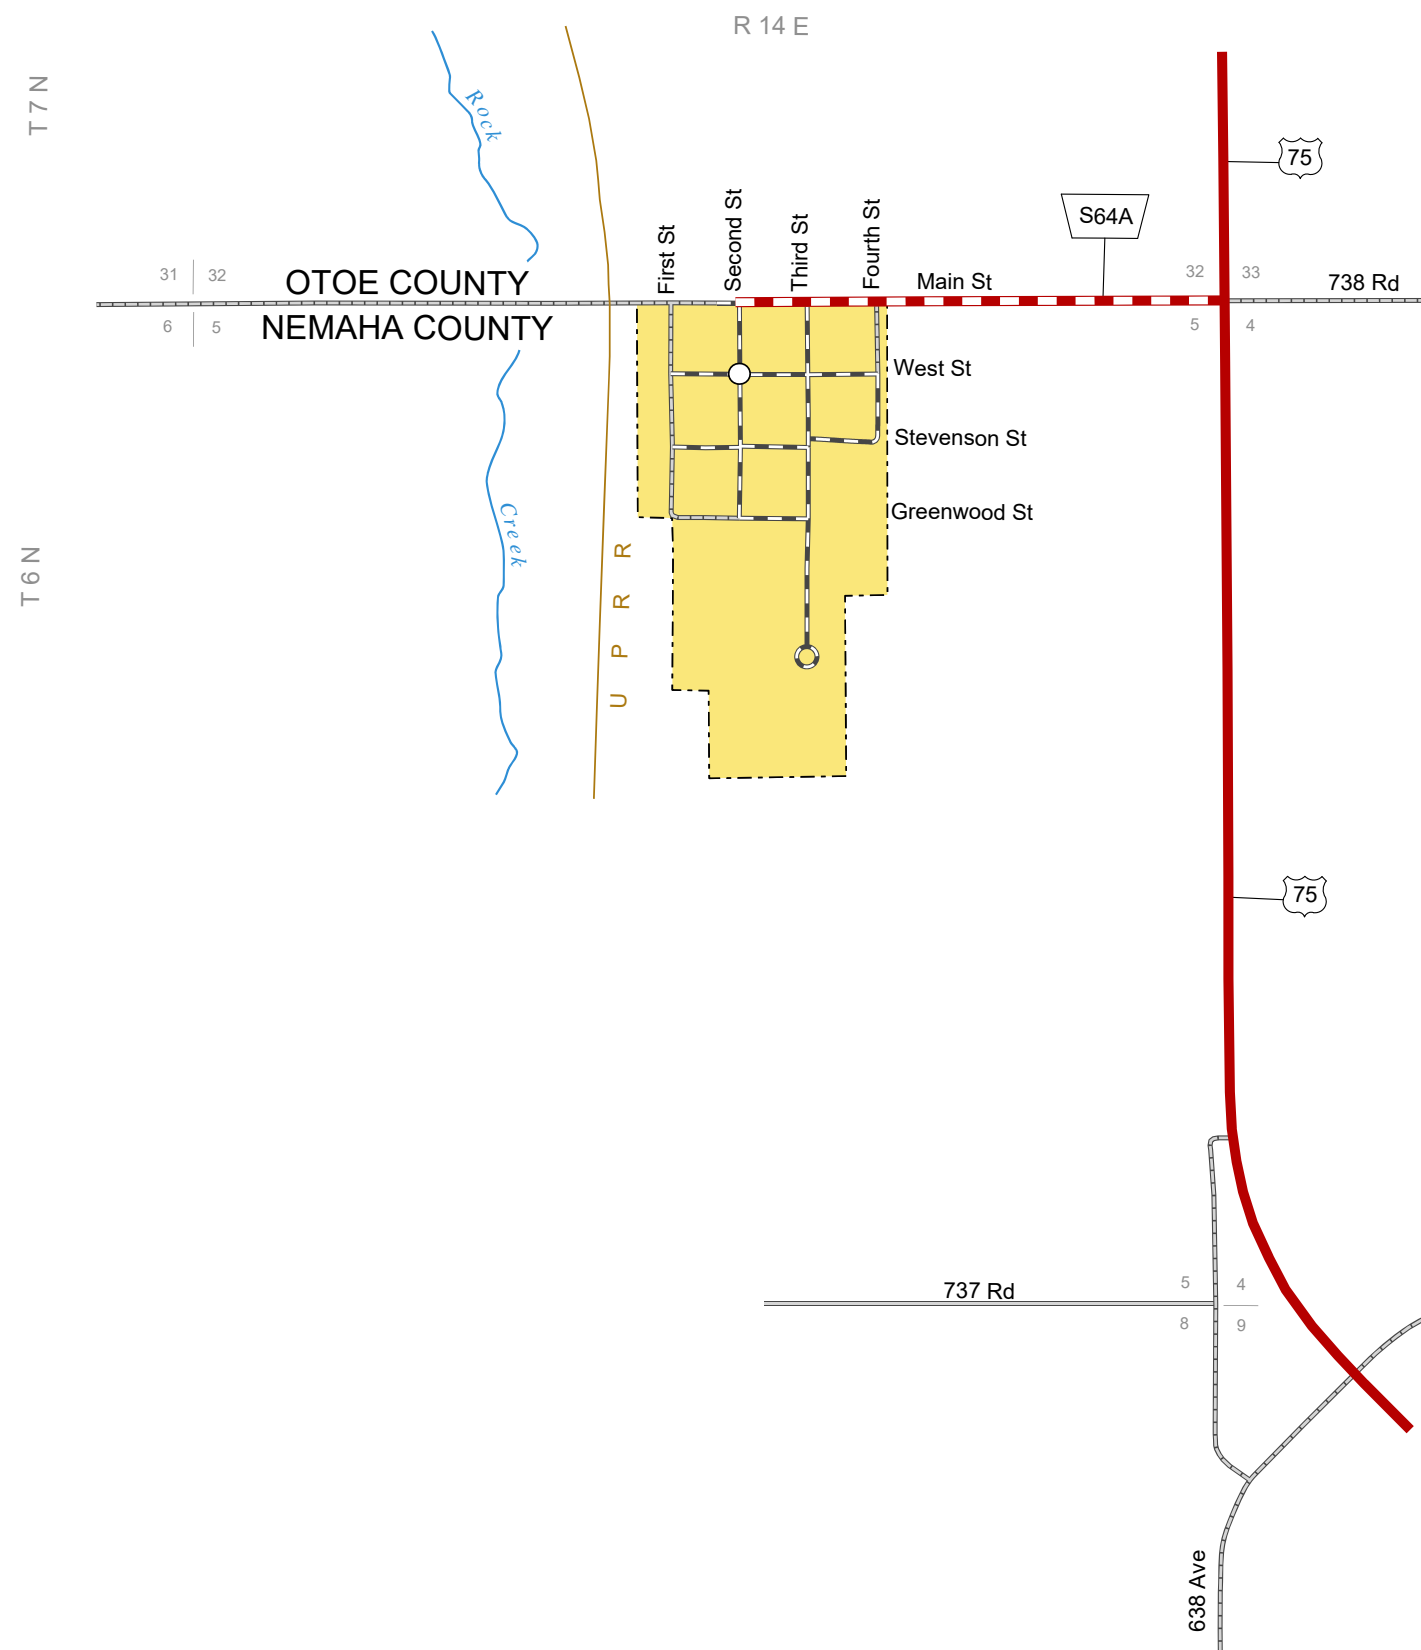

# JULIAN

NEMAHA COUNTY  
NEBRASKA  
POPULATION 59  
2017

- STATE HIGHWAYS**
- Interstate Highway
  - Divided Highway
  - Multiple Lane Undivided Highway
  - Concrete/Brick Surface
  - Asphalt/Bituminous Surface
  - Gravel or Crushed Rock
- CITY STREETS AND COUNTY ROADS**
- Divided Street
  - Concrete/Brick Surface
  - Asphalt/Bituminous Surface
  - Gravel or Crushed Rock
  - Unimproved
  - Primitive
  - Interstate Numbered Route
  - U.S. Numbered Route
  - State Numbered Route
  - State Numbered Spur
  - State Numbered Link
  - Street Name
  - County Seat
  - City Center
  - Corporate Limits