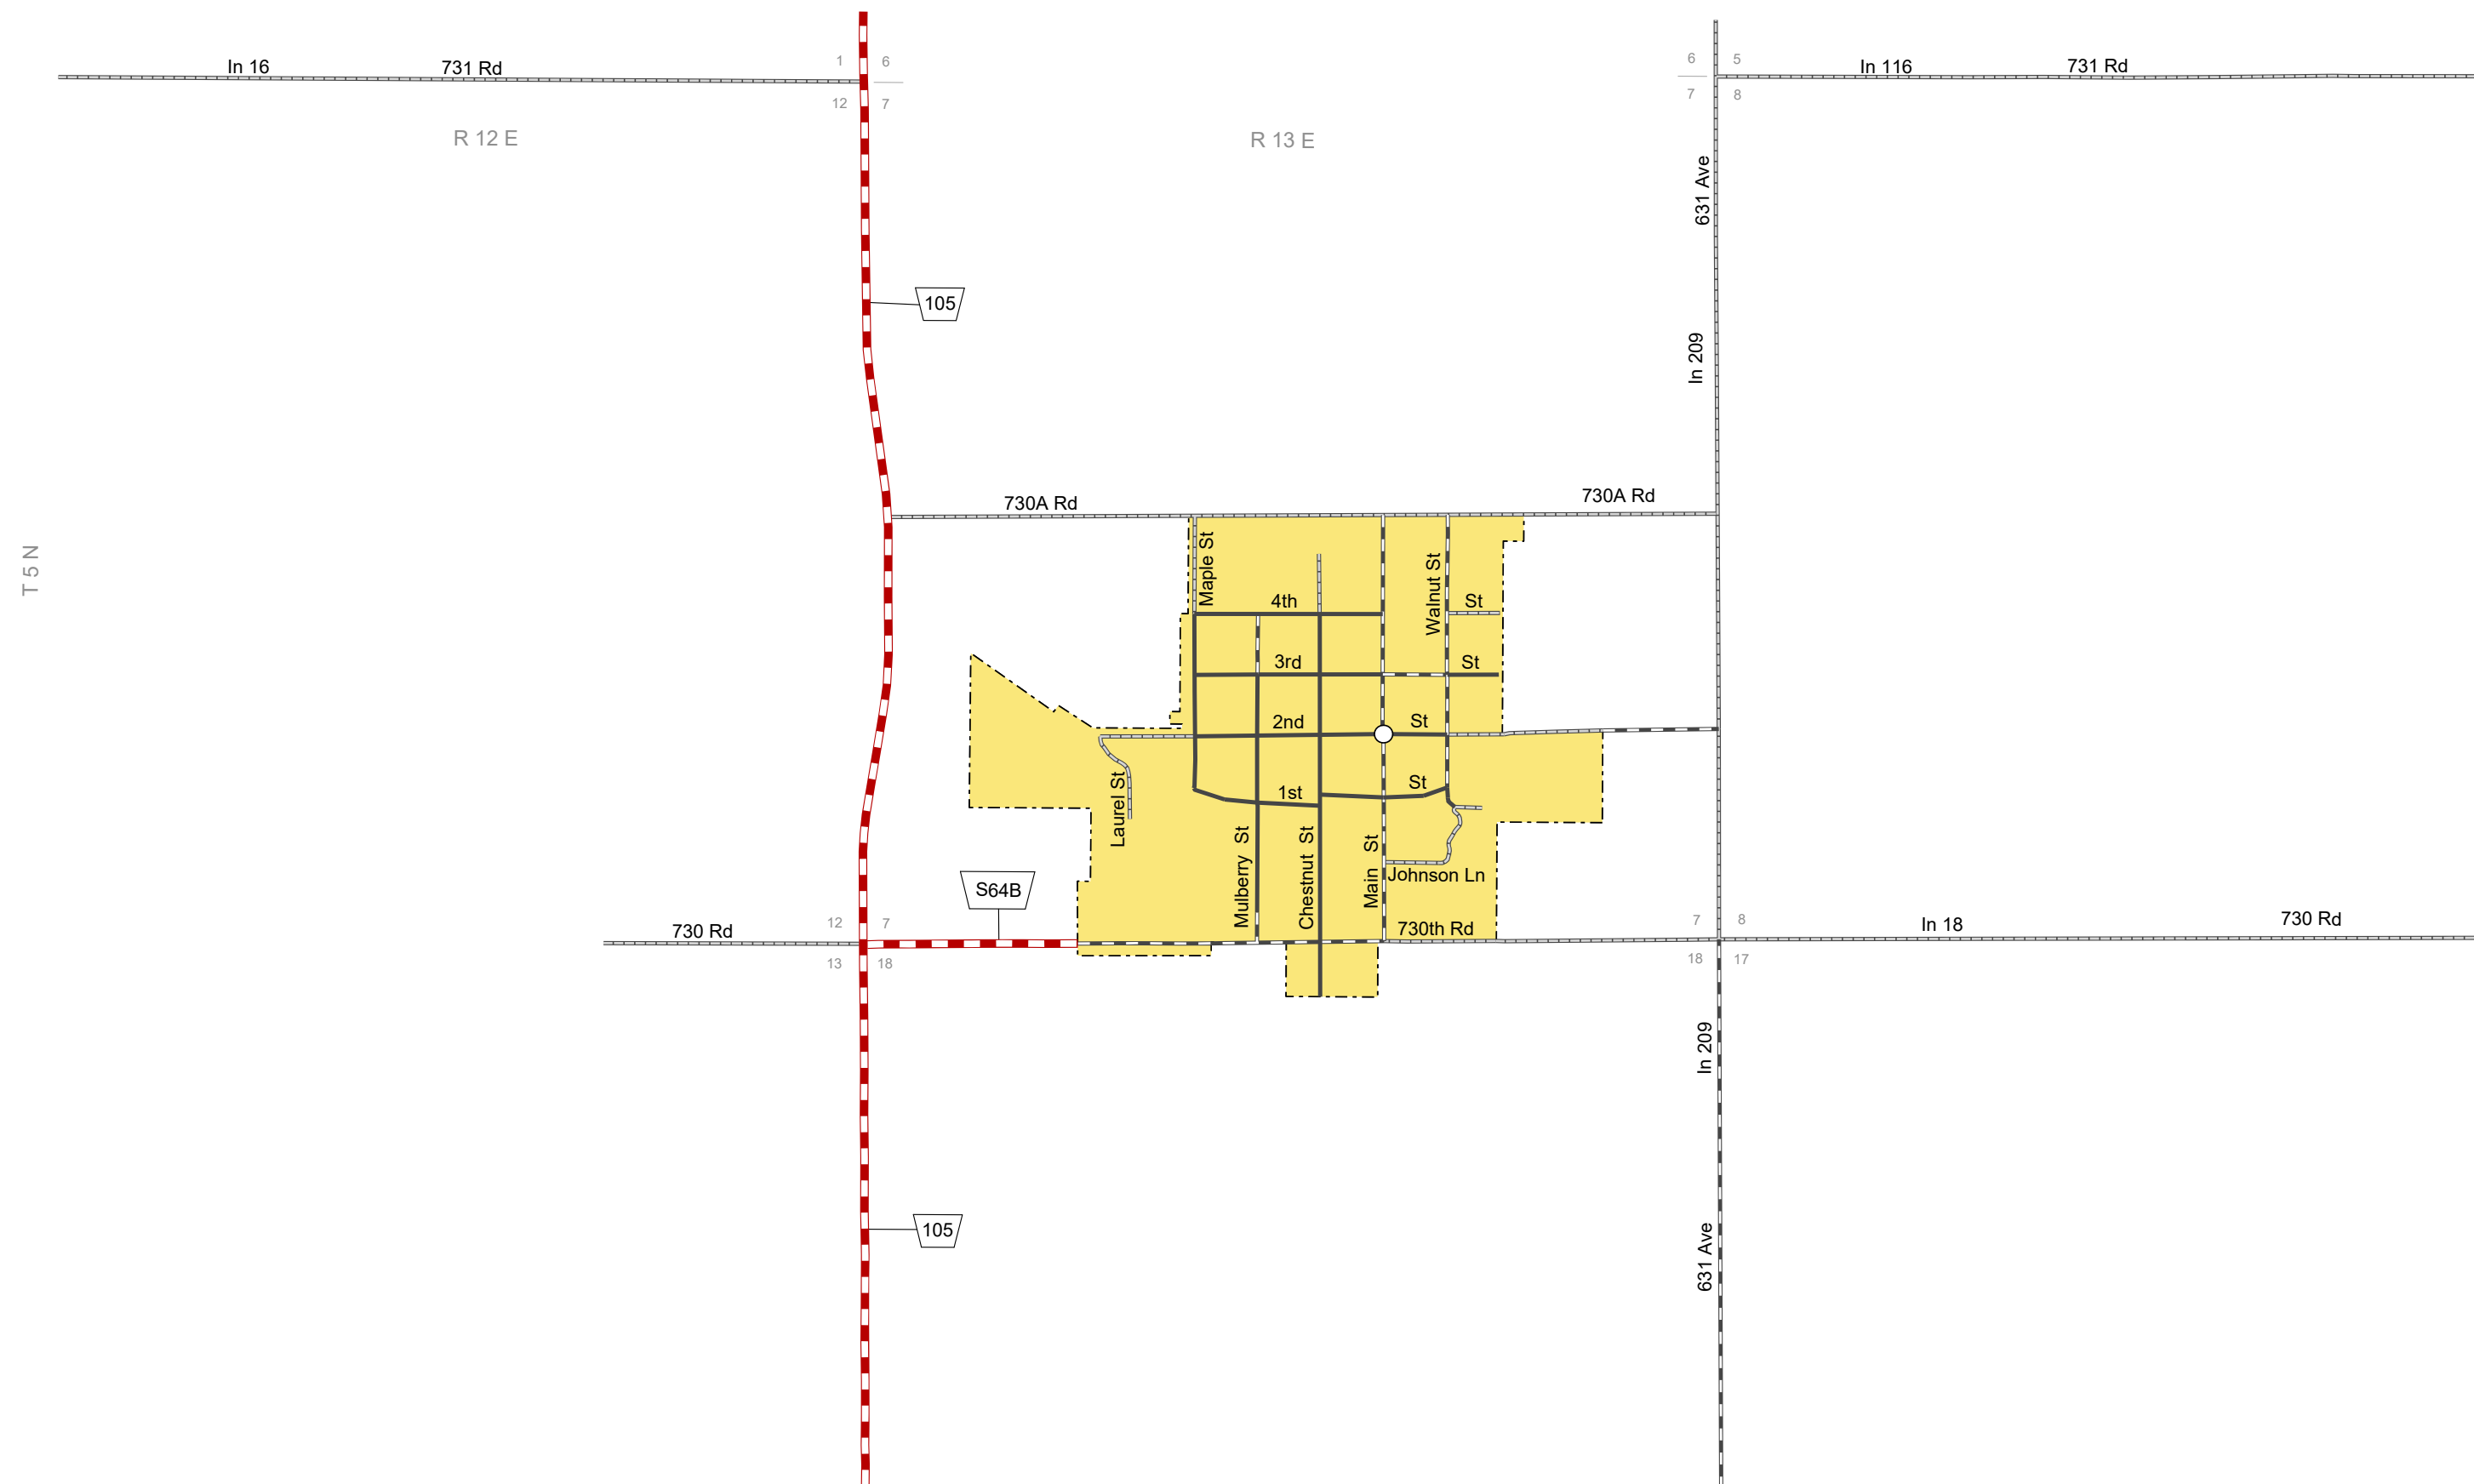

JOHNSON
 NEMAHA COUNTY
 NEBRASKA
 POPULATION 328
 2017

- STATE HIGHWAYS**
- Interstate Highway
 - Divided Highway
 - Multiple Lane Undivided Highway
 - Concrete/Brick Surface
 - Asphalt/Bituminous Surface
 - Gravel or Crushed Rock
- CITY STREETS AND COUNTY ROADS**
- Divided Street
 - Concrete/Brick Surface
 - Asphalt/Bituminous Surface
 - Gravel or Crushed Rock
 - Unimproved
 - Primitive
 - Interstate Numbered Route
 - U.S. Numbered Route
 - State Numbered Route
 - State Numbered Spur
 - State Numbered Link
 - Street Name
 - County Seat
 - City Center
 - Corporate Limits

This map is to be used for information only and is not intended to show ownership or to be definitive on which roads are public under Nebraska Law. The Nebraska Department of Transportation makes no warranties, guarantees or representations for the accuracy of this information and assumes no liability for errors or omissions. Any inconsistencies should be reported to NDOT.