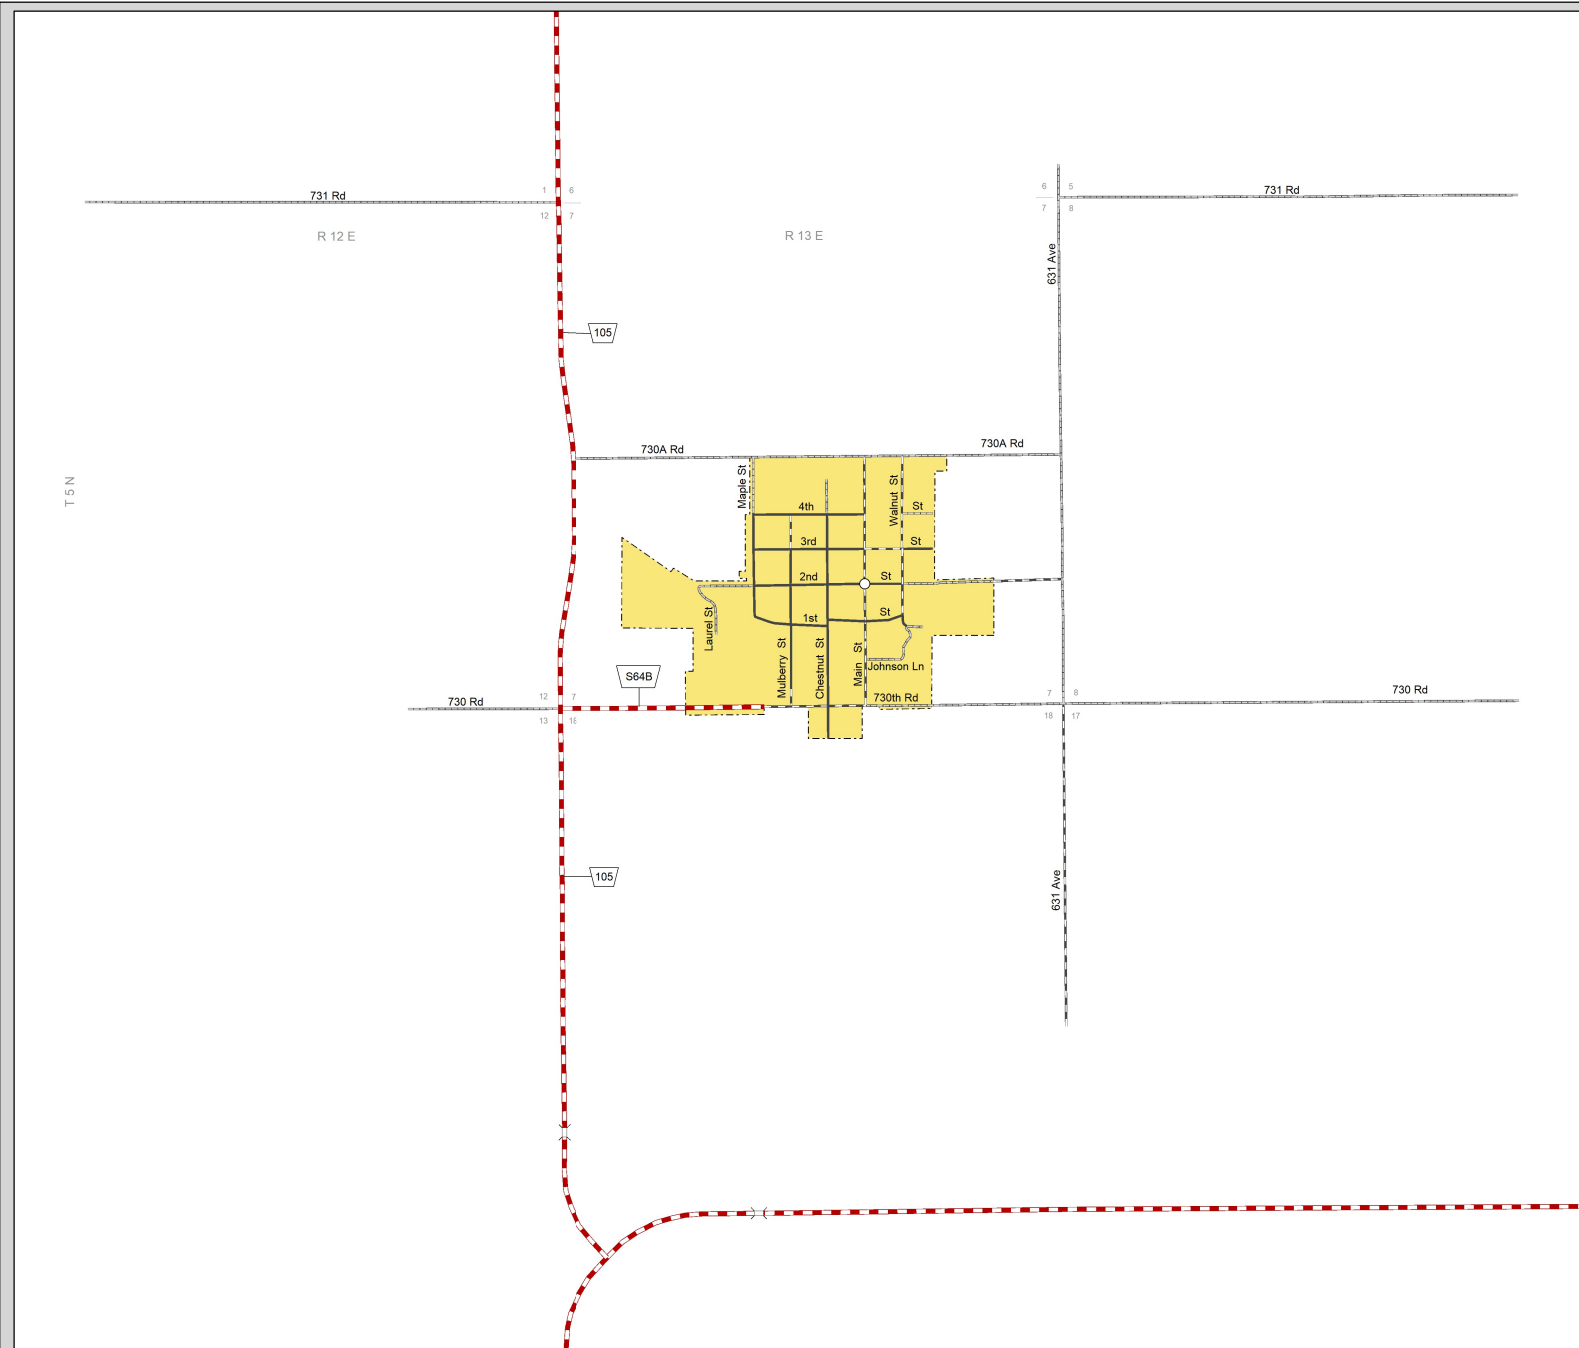

JOHNSON
 NEMAHA COUNTY
 NEBRASKA
 POPULATION 328
 2019

- STATE HIGHWAYS**
- Interstate Highway
 - Divided Highway
 - Multiple Lane Undivided Highway
 - Concrete/Brick Surface
 - Asphalt/Bituminous Surface
 - Gravel or Crushed Rock
- CITY STREETS AND COUNTY ROADS**
- Divided Street
 - Concrete/Brick Surface
 - Asphalt/Bituminous Surface
 - Gravel or Crushed Rock
 - Unimproved
 - Primitive
 - Interstate Numbered Route
 - U.S. Numbered Route
 - State Numbered Route
 - State Numbered Spur
 - State Numbered Link
 - Main St
 - County Seat
 - City Center
 - Corporate Limits

This map is to be used for information only and is not intended to show ownership or to be definitive on which roads are public under Nebraska Law. The Nebraska Department of Transportation makes no warranties, guarantees or representations for the accuracy of this information and assumes no liability for errors or omissions. Any inconsistencies should be reported to NDOT.