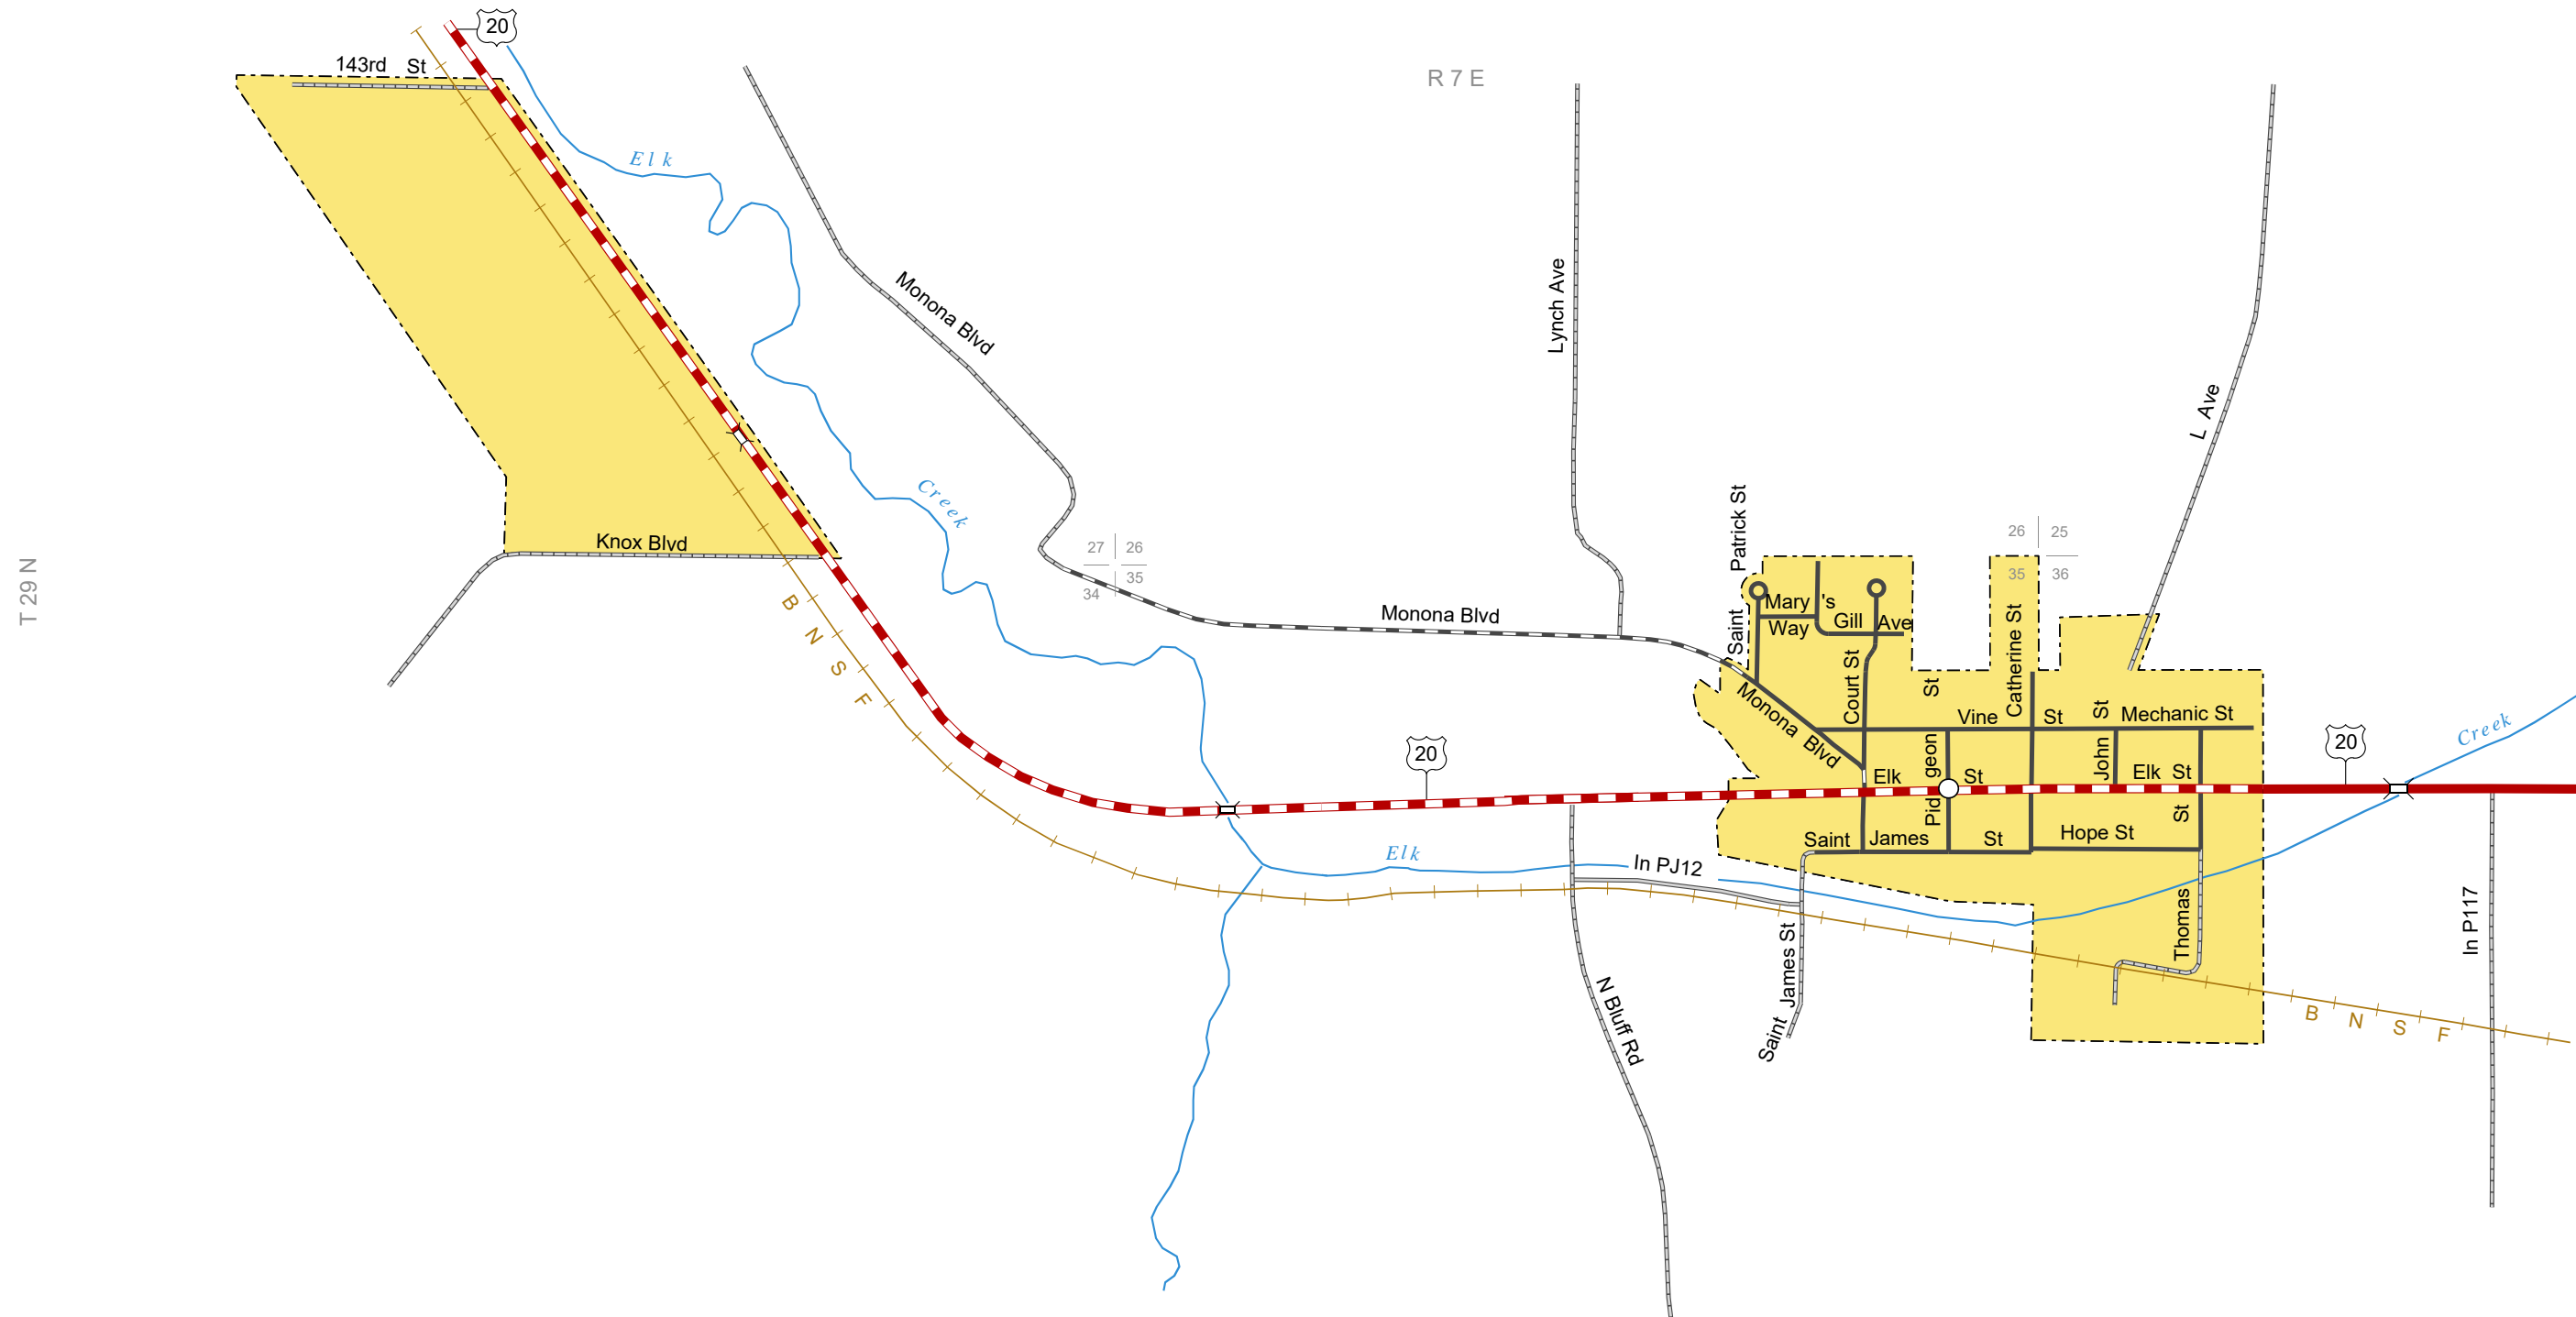

JACKSON

DAKOTA COUNTY
NEBRASKA
POPULATION 223
2017

- STATE HIGHWAYS**
- Interstate Highway
 - Divided Highway
 - Multiple Lane Undivided Highway
 - Concrete/Brick Surface
 - Asphalt/Bituminous Surface
 - Gravel or Crushed Rock
- CITY STREETS AND COUNTY ROADS**
- Divided Street
 - Concrete/Brick Surface
 - Asphalt/Bituminous Surface
 - Gravel or Crushed Rock
 - Unimproved
 - Primitive
- Interstate Numbered Route
- U.S. Numbered Route
- State Numbered Route
- State Numbered Spur
- State Numbered Link
- Main St Street Name
- County Seat
 - City Center
 - Corporate Limits

This map is to be used for information only and is not intended to show ownership or to be definitive on which roads are public under Nebraska Law. The Nebraska Department of Transportation makes no warranties, guarantees or representations for the accuracy of this information and assumes no liability for errors or omissions. Any inconsistencies should be reported to NDOT.