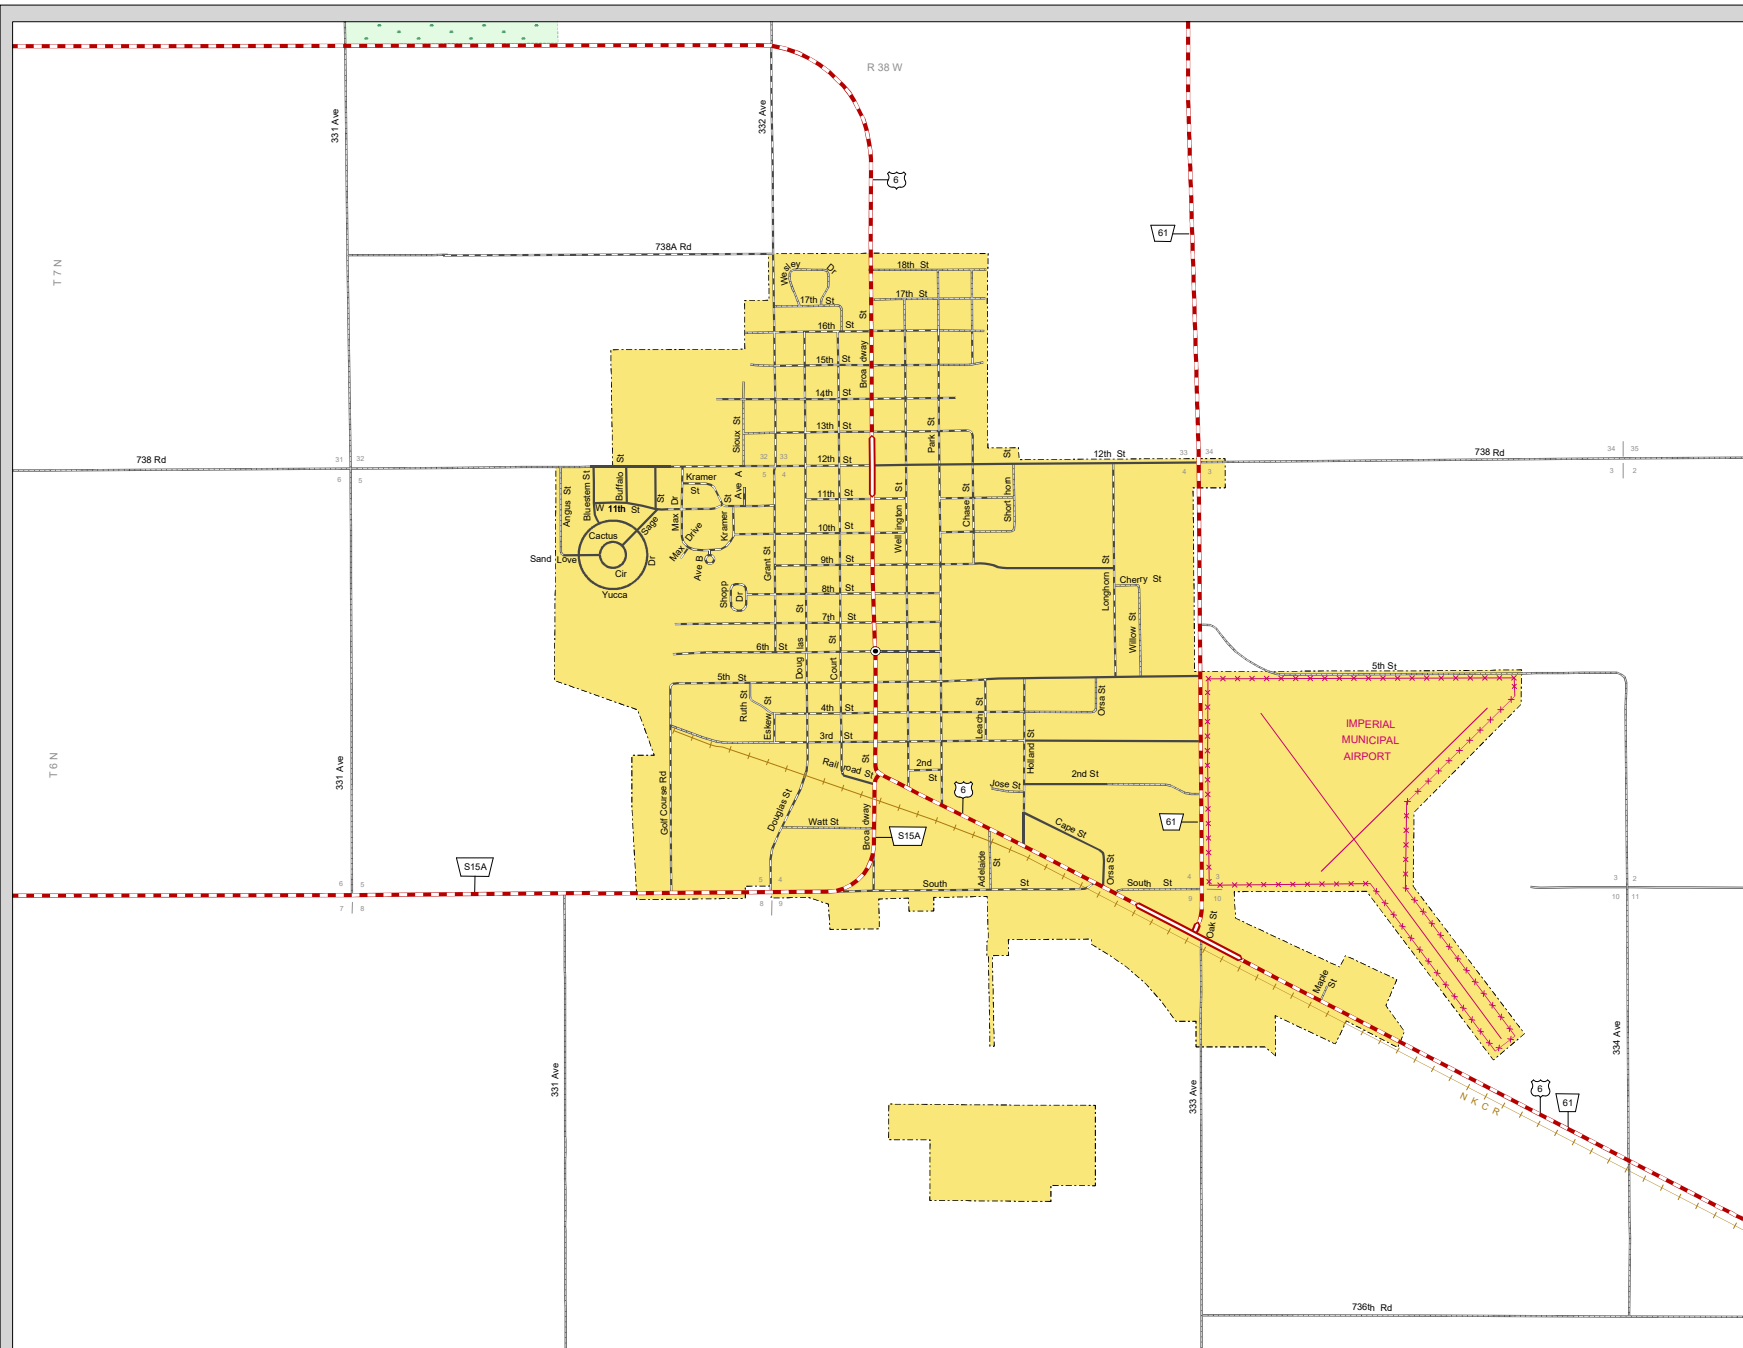

IMPERIAL

CHASE COUNTY
NEBRASKA
POPULATION 2,071
2019

- **STATE HIGHWAYS**
- Interstate Highway
- Divided Highway
- Multiple Lane Undivided Highway
- Concrete/Brick Surface
- Asphalt/Bituminous Surface
- Gravel or Crushed Rock
- **CITY STREETS AND COUNTY ROADS**
- Divided Street
- Concrete/Brick Surface
- Asphalt/Bituminous Surface
- Gravel or Crushed Rock
- Unimproved
- Primitive
- Interstate Numbered Route
- U.S. Numbered Route
- State Numbered Route
- State Numbered Spur
- State Numbered Link
- Main St: Street Name
- County Seat
- City Center
- Corporate Limits