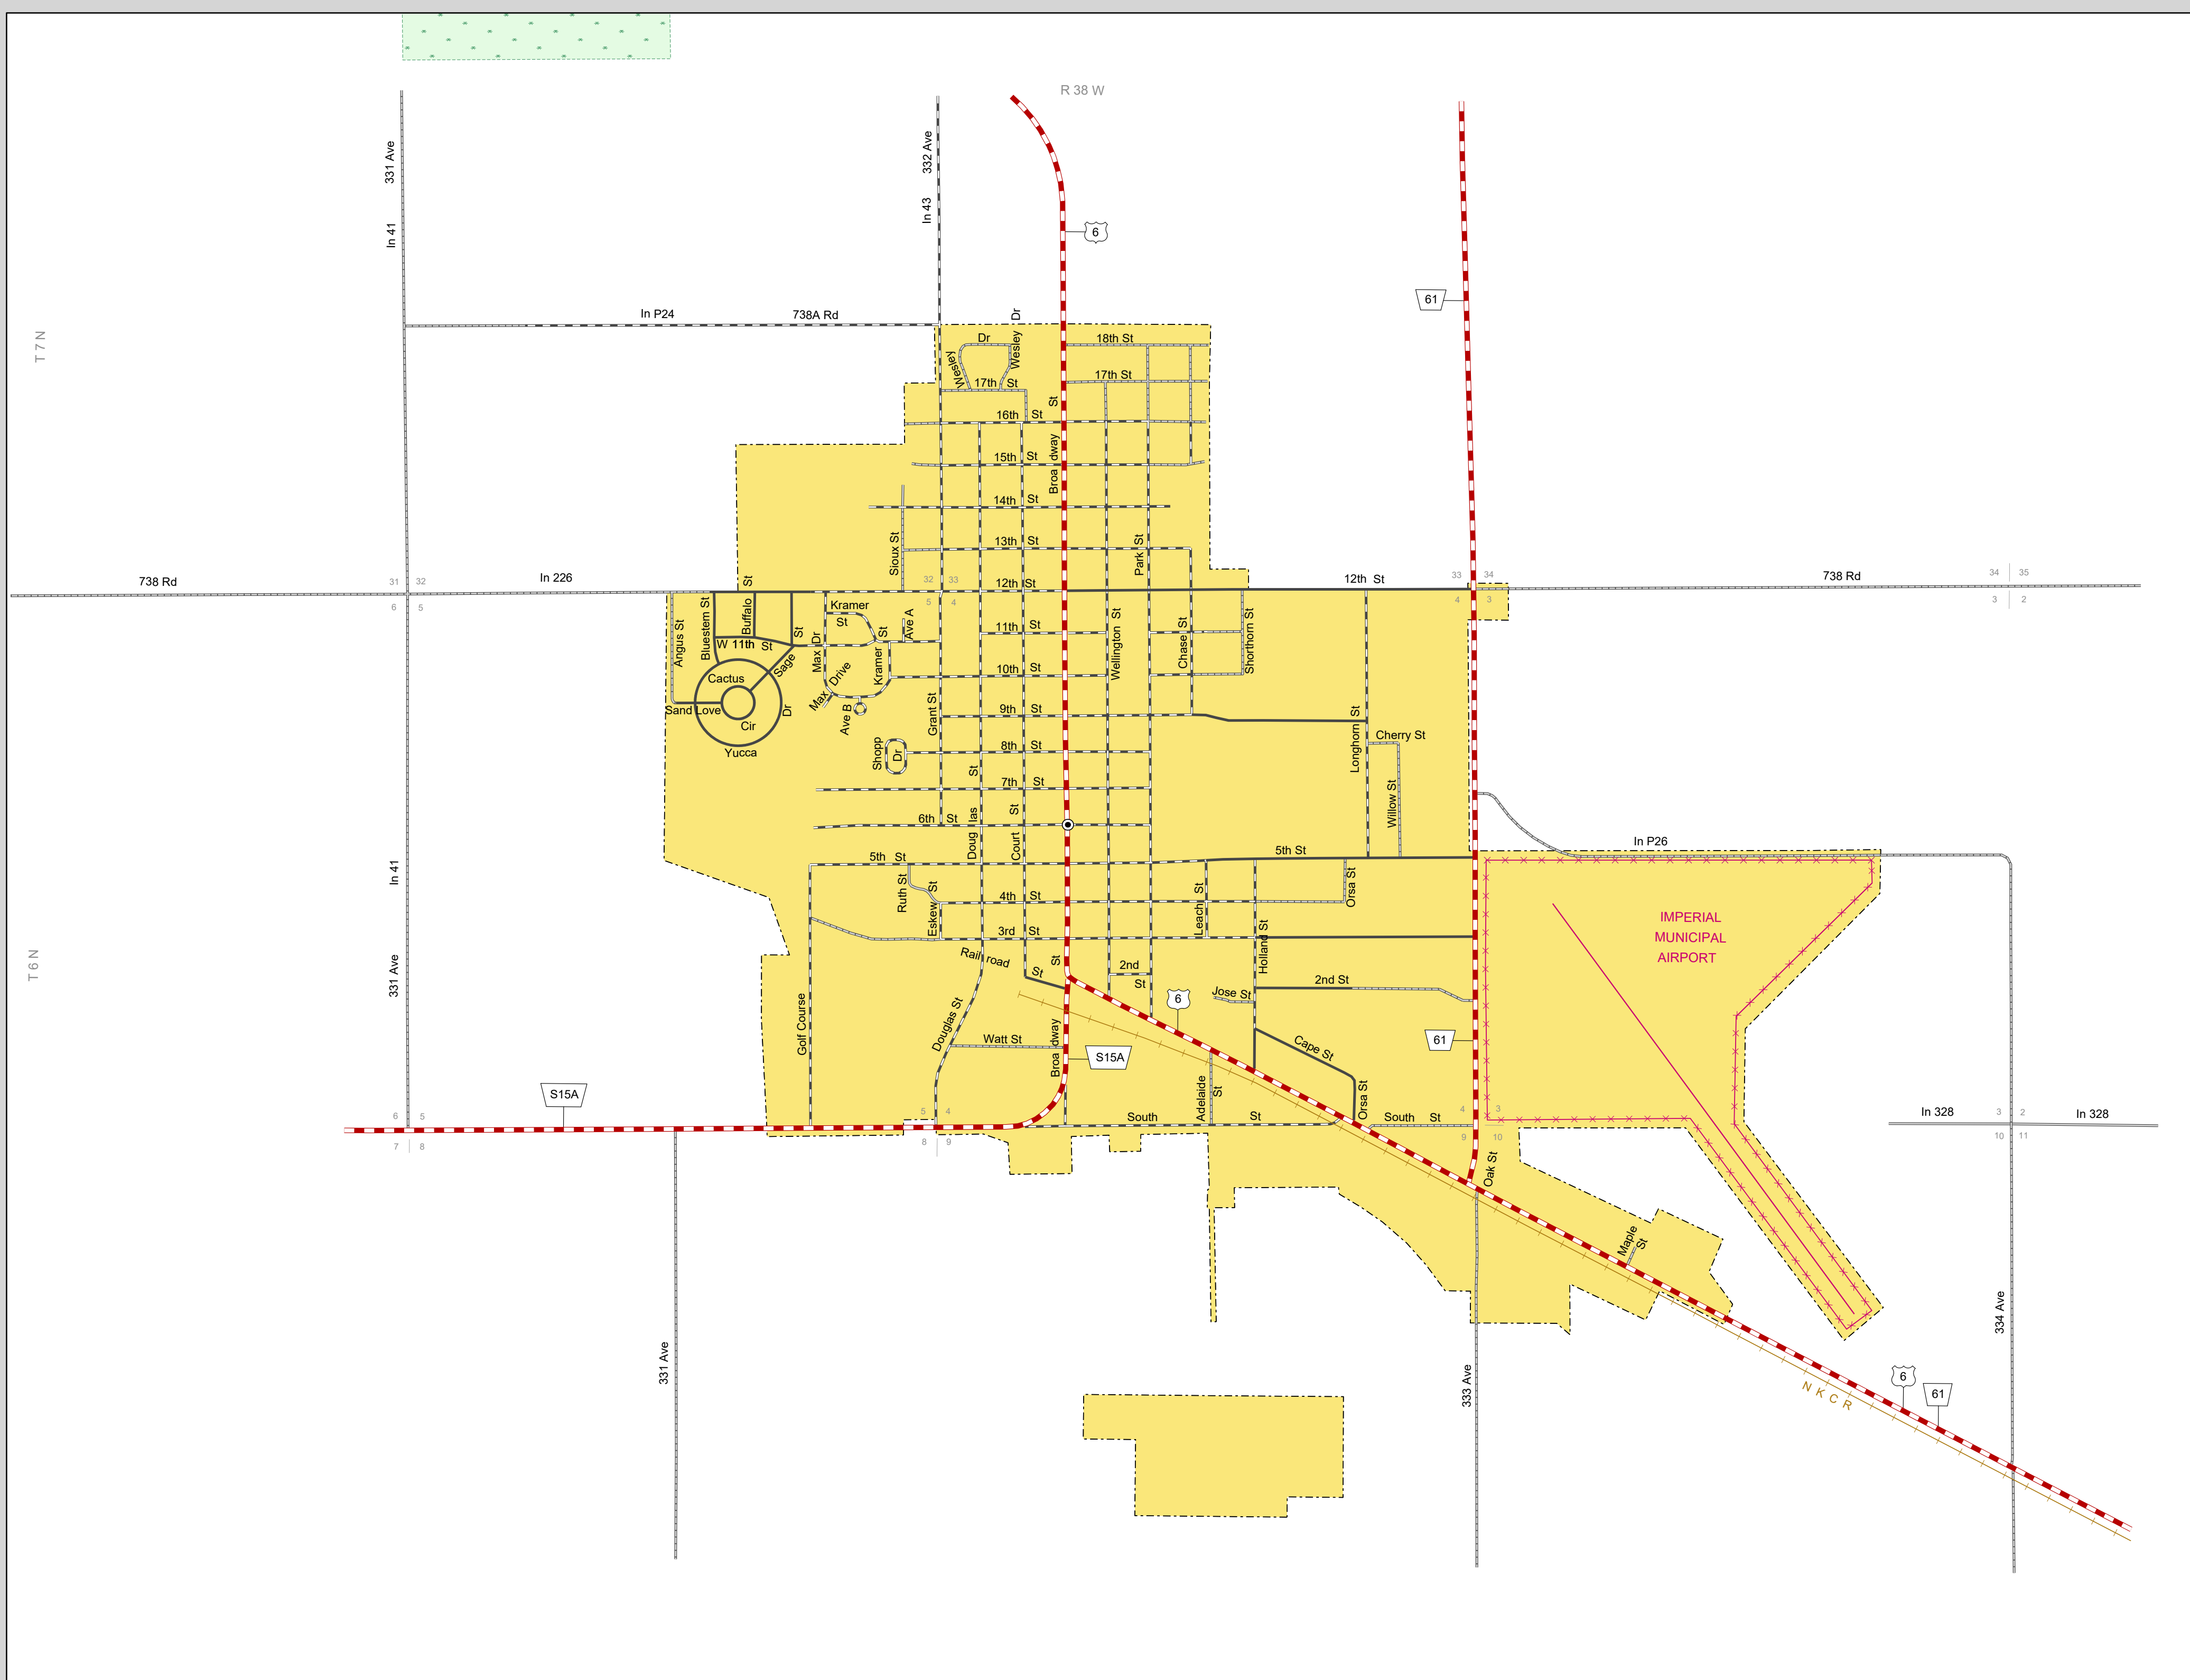

# IMPERIAL

CHASE COUNTY  
NEBRASKA  
POPULATION 2,071  
2017

- STATE HIGHWAYS**
- Interstate Highway
  - Divided Highway
  - Multiple Lane Undivided Highway
  - Concrete/Brick Surface
  - Asphalt/Bituminous Surface
  - Gravel or Crushed Rock
- CITY STREETS AND COUNTY ROADS**
- Divided Street
  - Concrete/Brick Surface
  - Asphalt/Bituminous Surface
  - Gravel or Crushed Rock
  - Unimproved
  - Primitive
- ROUTE MARKERS**
- Interstate Numbered Route
  - U.S. Numbered Route
  - State Numbered Route
  - State Numbered Spur
  - State Numbered Link
- OTHER MARKERS**
- Main St
  - County Seat
  - City Center
  - Corporate Limits

**NEBRASKA**

Good Life. Great Journey.

DEPARTMENT OF TRANSPORTATION

This map is to be used for information only and is not intended to show ownership or to be definitive on which roads are public under Nebraska Law. The Nebraska Department of Transportation makes no warranties, guarantees or representations for the accuracy of this information and assumes no liability for errors or omissions. Any inconsistencies should be reported to NDOT.