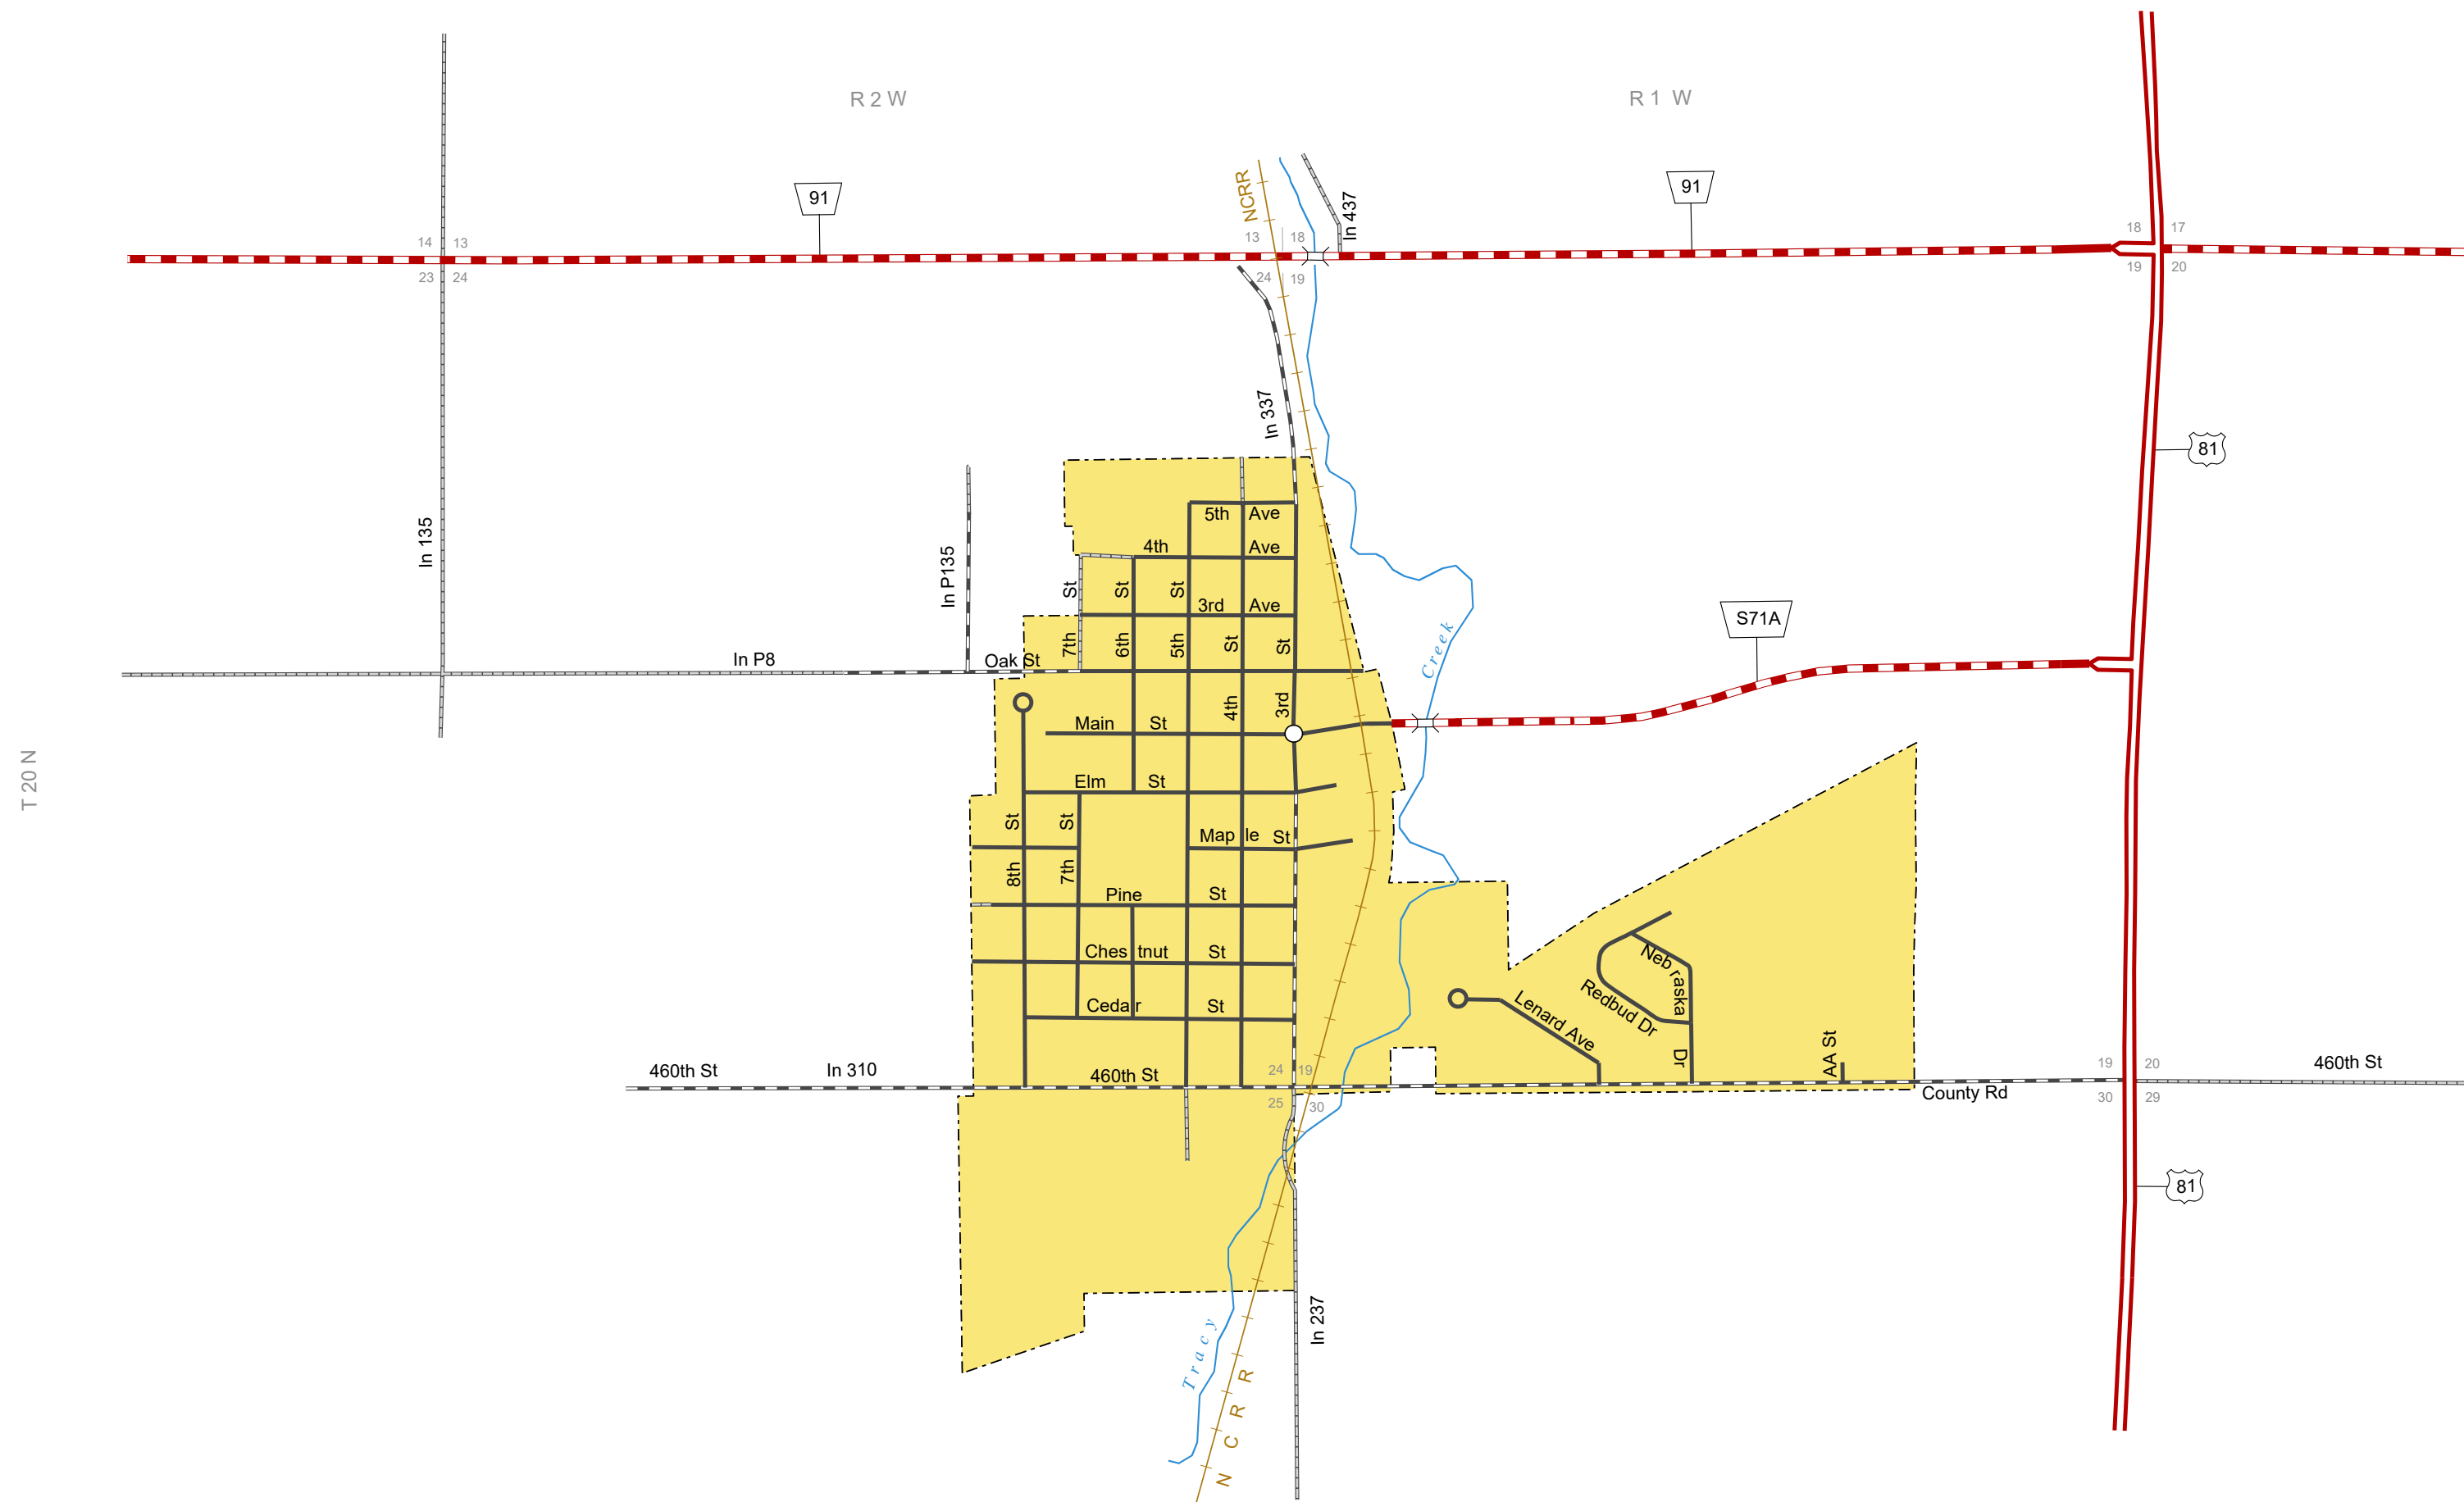

HUMPHREY

PLATTE COUNTY
NEBRASKA
POPULATION 760
2017

- STATE HIGHWAYS**
- Interstate Highway
 - Divided Highway
 - Multiple Lane Undivided Highway
 - Concrete/Brick Surface
 - Asphalt/Bituminous Surface
 - Gravel or Crushed Rock
- CITY STREETS AND COUNTY ROADS**
- Divided Street
 - Concrete/Brick Surface
 - Asphalt/Bituminous Surface
 - Gravel or Crushed Rock
 - Unimproved
 - Primitive
 - Interstate Numbered Route
 - U.S. Numbered Route
 - State Numbered Route
 - State Numbered Spur
 - State Numbered Link
 - Street Name
 - County Seat
 - City Center
 - Corporate Limits

This map is to be used for information only and is not intended to show ownership or to be definitive on which roads are public under Nebraska Law. The Nebraska Department of Transportation makes no warranties, guarantees or representations for the accuracy of this information and assumes no liability for errors or omissions. Any inconsistencies should be reported to NDOT.