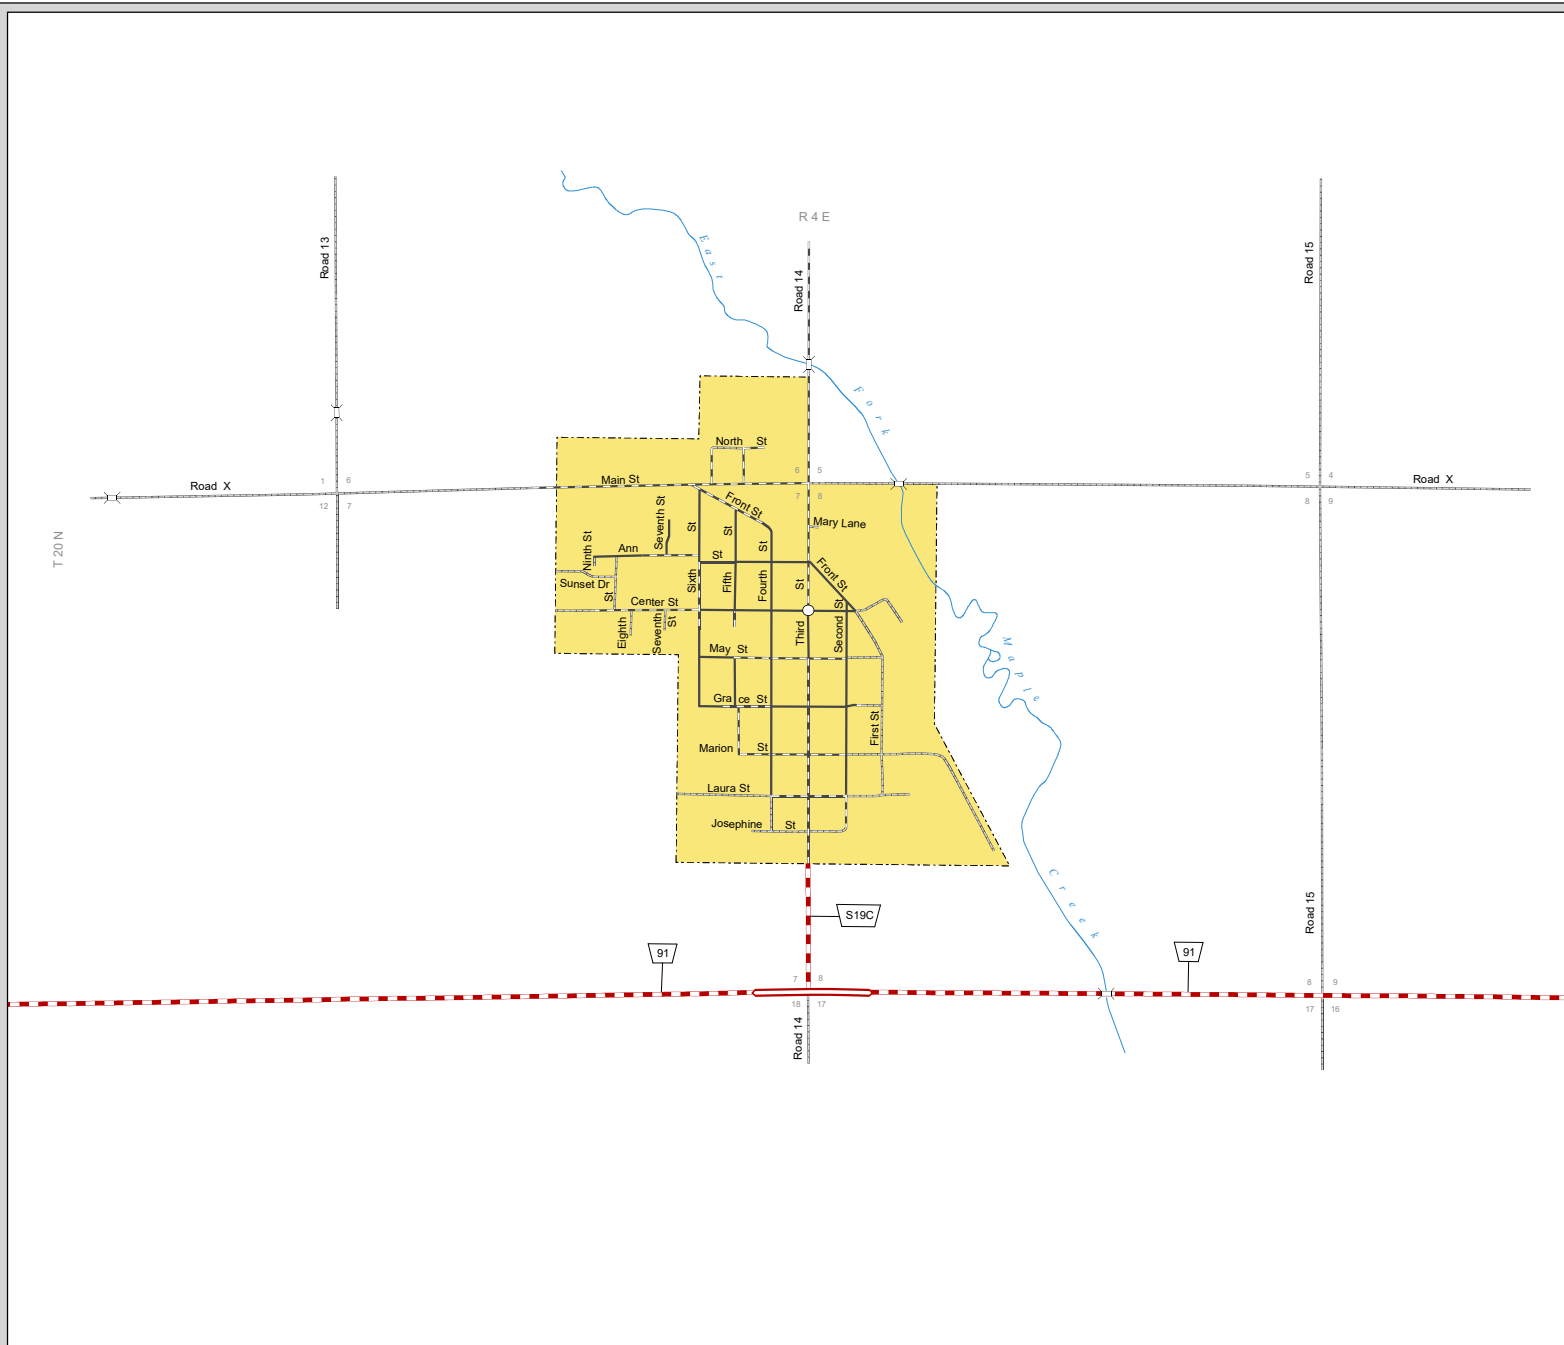

HOWELLS

COLFAX COUNTY
NEBRASKA
POPULATION 561
2019

1. **STATE HIGHWAYS**
2. Interstate Highway
   - Divided Highway
   - Multiple Lane Undivided Highway
   - Concrete/Brick Surface
   - Asphalt/Bituminous Surface
   - Gravel or Crushed Rock
3. **CITY STREETS AND COUNTY ROADS**
4. Divided Street
   - Concrete/Brick Surface
   - Asphalt/Bituminous Surface
   - Gravel or Crushed Rock
   - Unimproved
   - Primitive
   - Interstate Numbered Route
   - U.S. Numbered Route
   - State Numbered Route
   - State Numbered Spur
   - State Numbered Link
   - Street Name
   - County Seat
   - City Center
   - Corporate Limits