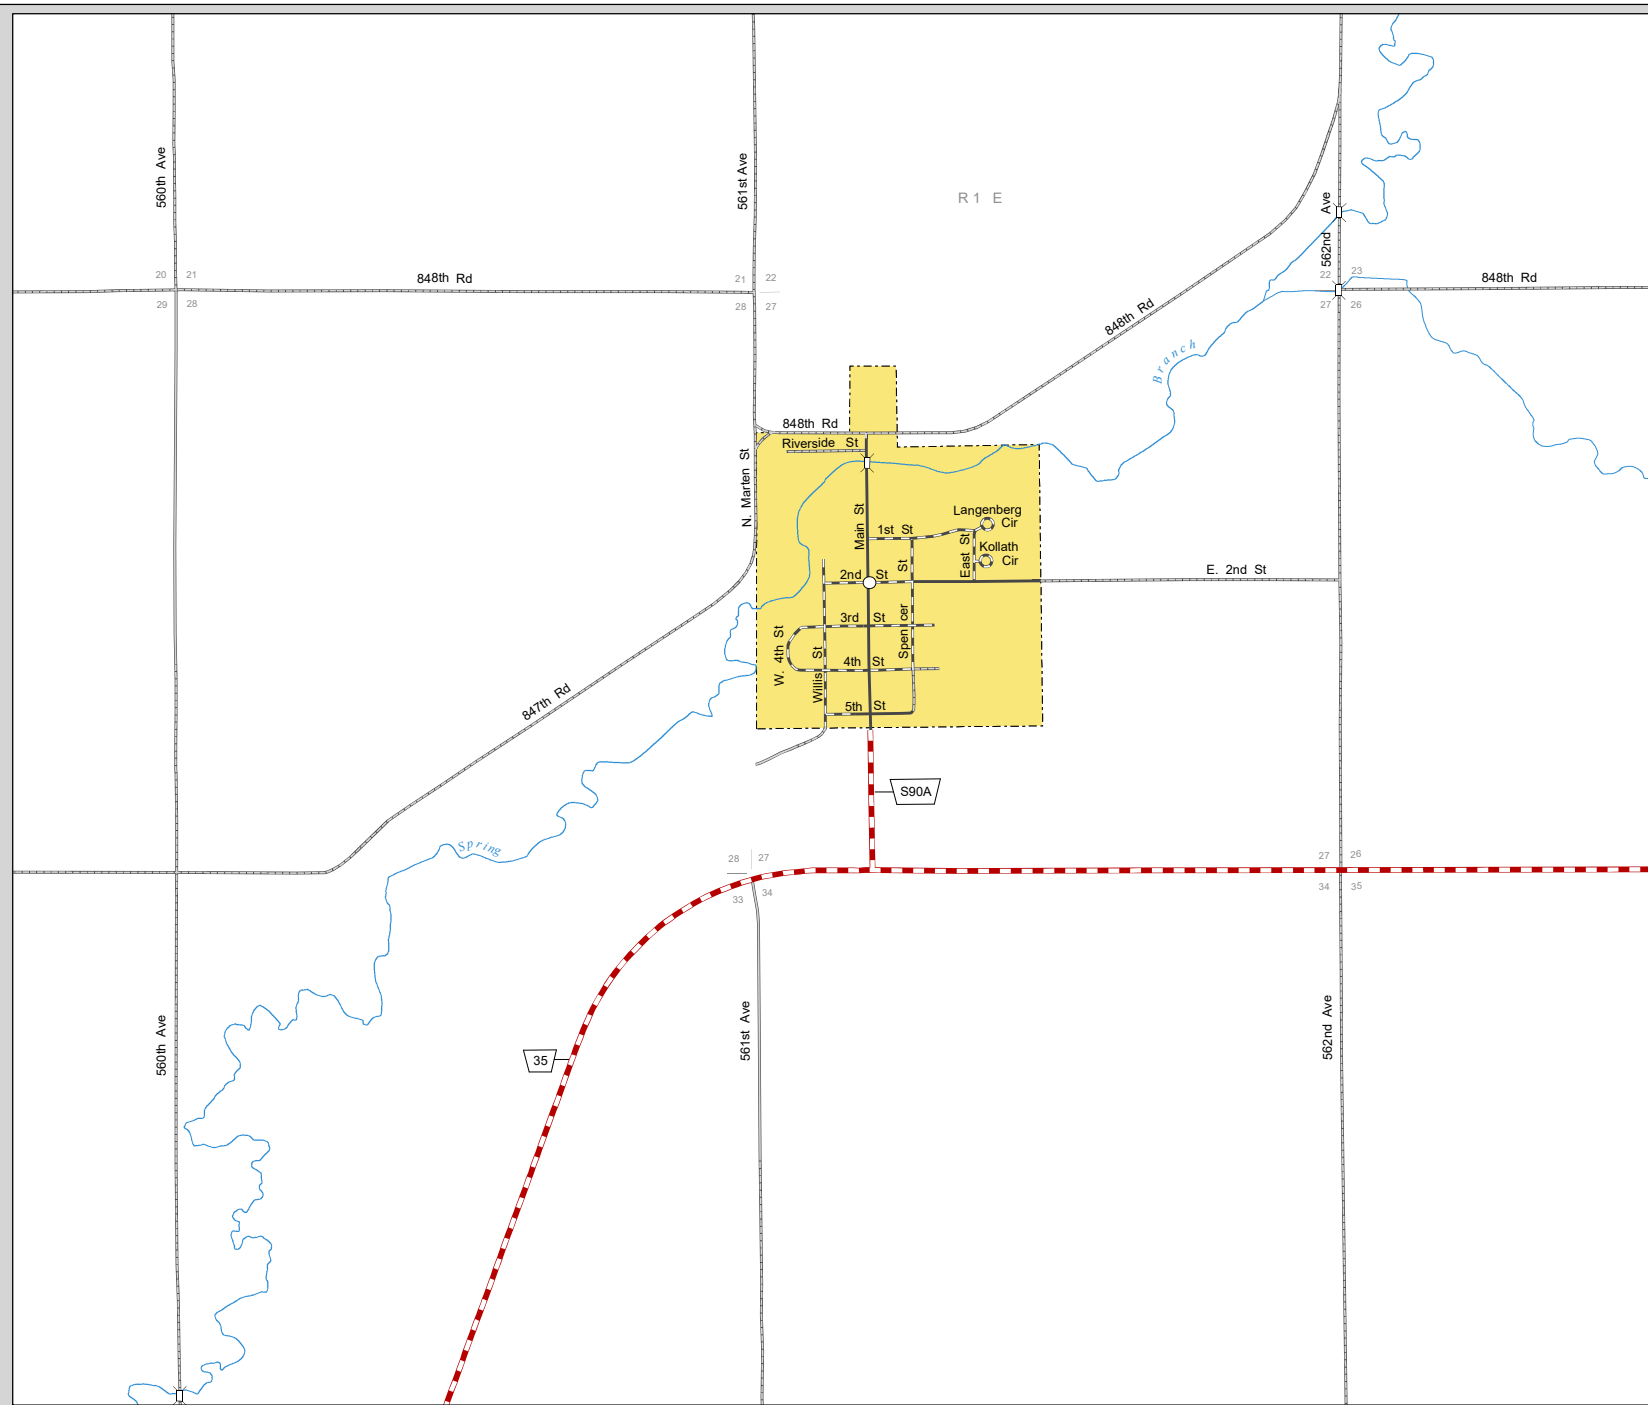

HOSKINS

WAYNE COUNTY
NEBRASKA
POPULATION 285
2020

- **STATE HIGHWAYS**
- Interstate Highway
- Divided Highway
- Multiple Lane Undivided Highway
- Concrete/Brick Surface
- Asphalt/Bituminous Surface
- Gravel or Crushed Rock
- **CITY STREETS AND COUNTY ROADS**
- Divided Street
- Concrete/Brick Surface
- Asphalt/Bituminous Surface
- Gravel or Crushed Rock
- Unimproved
- Primitive
- Interstate Numbered Route
- U.S. Numbered Route
- State Numbered Route
- State Numbered Spur
- State Numbered Link
- Street Name
- County Seat
- City Center
- Corporate Limits