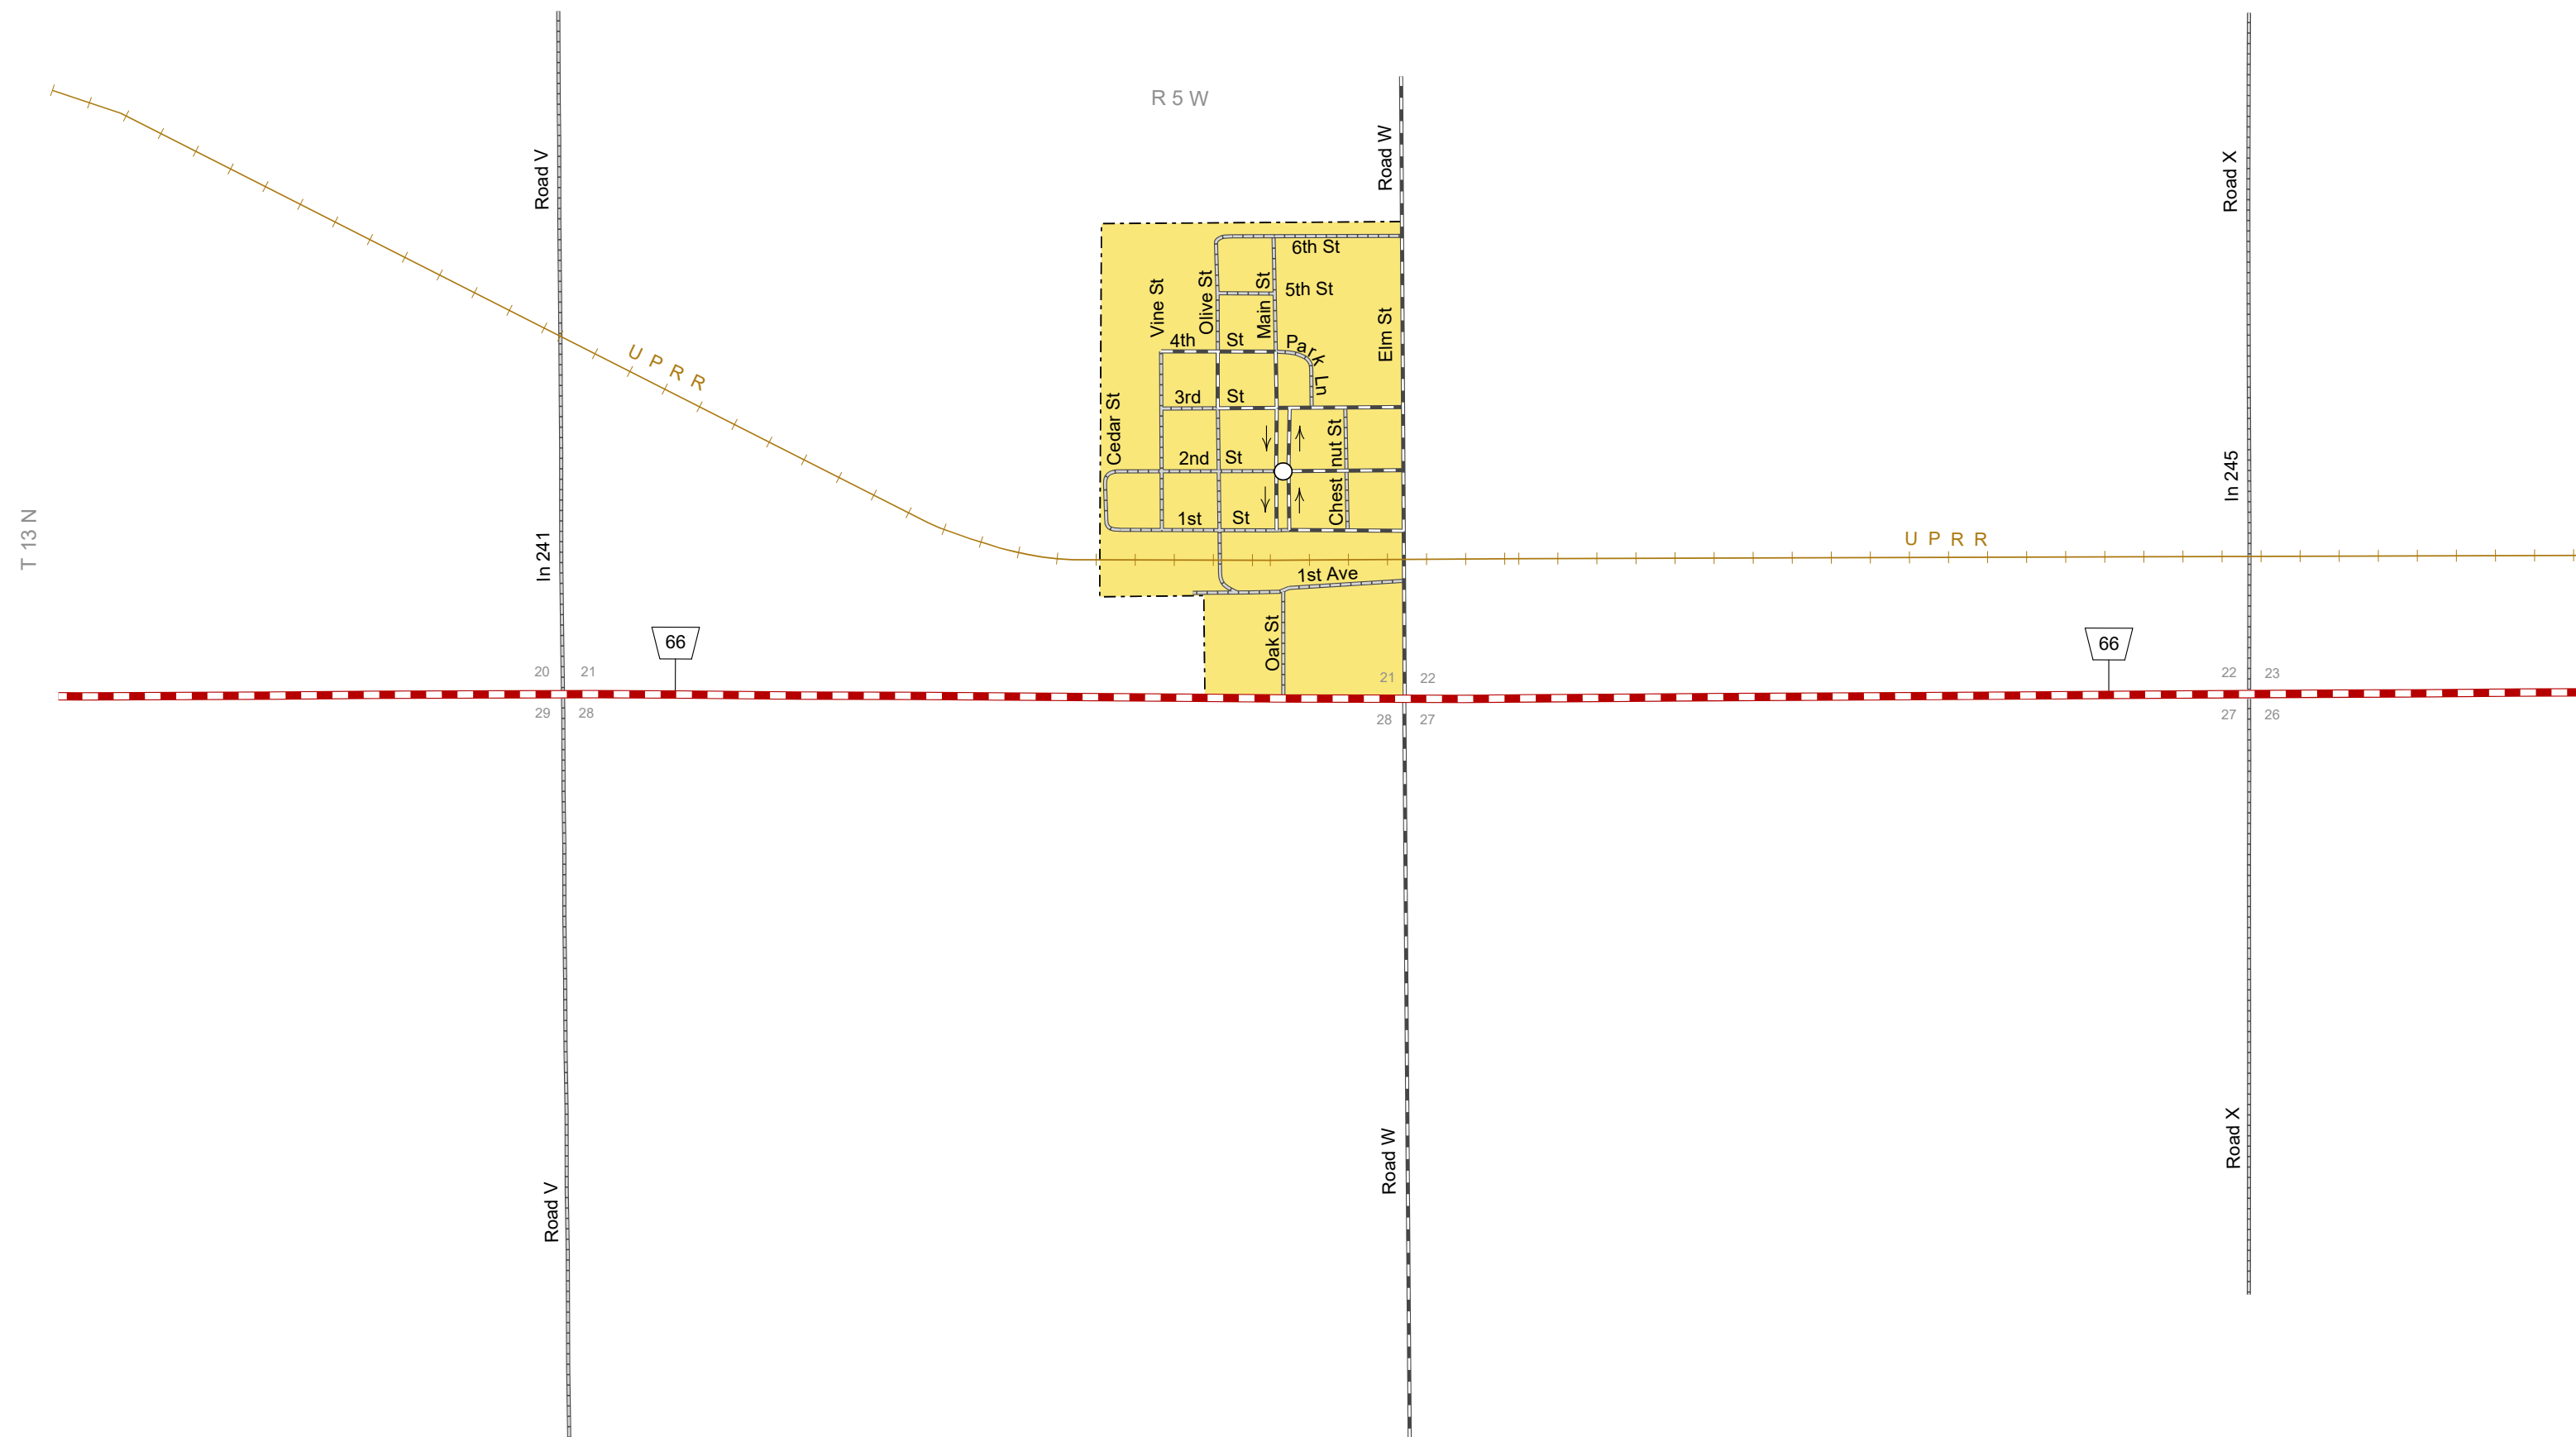

# HORDVILLE

HAMILTON COUNTY  
NEBRASKA  
POPULATION 144  
2017

- STATE HIGHWAYS**
- Interstate Highway
  - Divided Highway
  - Multiple Lane Undivided Highway
  - Concrete/Brick Surface
  - Asphalt/Bituminous Surface
  - Gravel or Crushed Rock
- CITY STREETS AND COUNTY ROADS**
- Divided Street
  - Concrete/Brick Surface
  - Asphalt/Bituminous Surface
  - Gravel or Crushed Rock
  - Unimproved
  - Primitive
  - Interstate Numbered Route
  - U.S. Numbered Route
  - State Numbered Route
  - State Numbered Spur
  - State Numbered Link
  - Street Name
  - County Seat
  - City Center
  - Corporate Limits

This map is to be used for information only and is not intended to show ownership or to be definitive on which roads are public under Nebraska Law. The Nebraska Department of Transportation makes no warranties, guarantees or representations for the accuracy of this information and assumes no liability for errors or omissions. Any inconsistencies should be reported to NDOT.