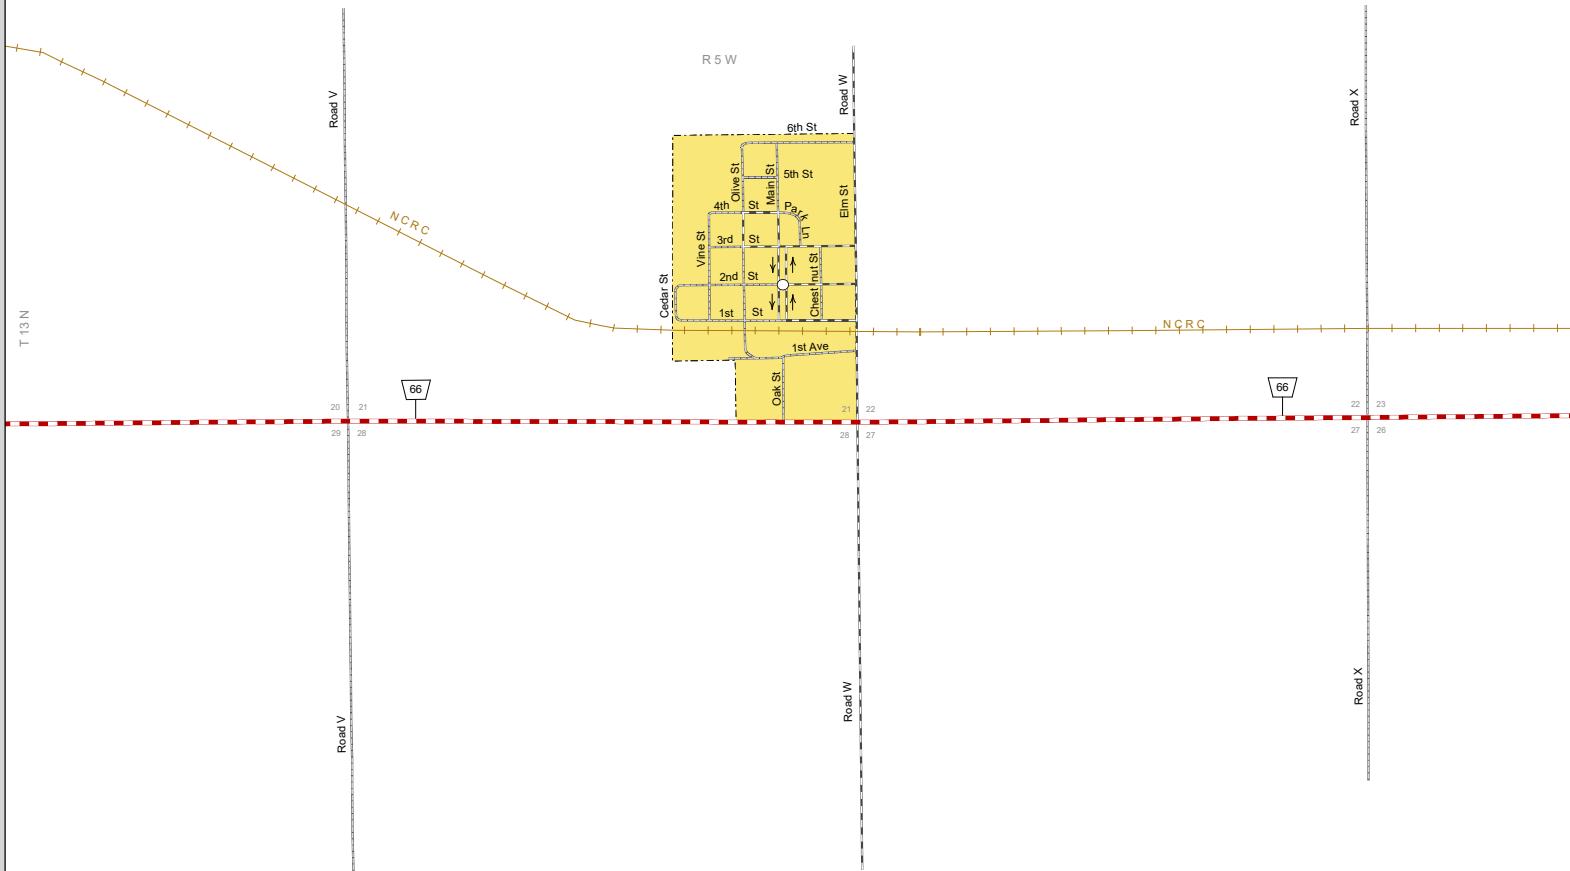

HORDVILLE

HAMILTON COUNTY
NEBRASKA
POPULATION 144
2019

1. **STATE HIGHWAYS**
2. Interstate Highway
   - Divided Highway
   - Multiple Lane Undivided Highway
   - Concrete/Brick Surface
   - Asphalt/Bituminous Surface
   - Gravel or Crushed Rock
3. **CITY STREETS AND COUNTY ROADS**
4. Divided Street
   - Concrete/Brick Surface
   - Asphalt/Bituminous Surface
   - Gravel or Crushed Rock
   - Unimproved
   - Primitive
   - Interstate Numbered Route
   - U.S. Numbered Route
   - State Numbered Route
   - State Numbered Spur
   - State Numbered Link
   - Street Name
   - County Seat
   - City Center
   - Corporate Limits